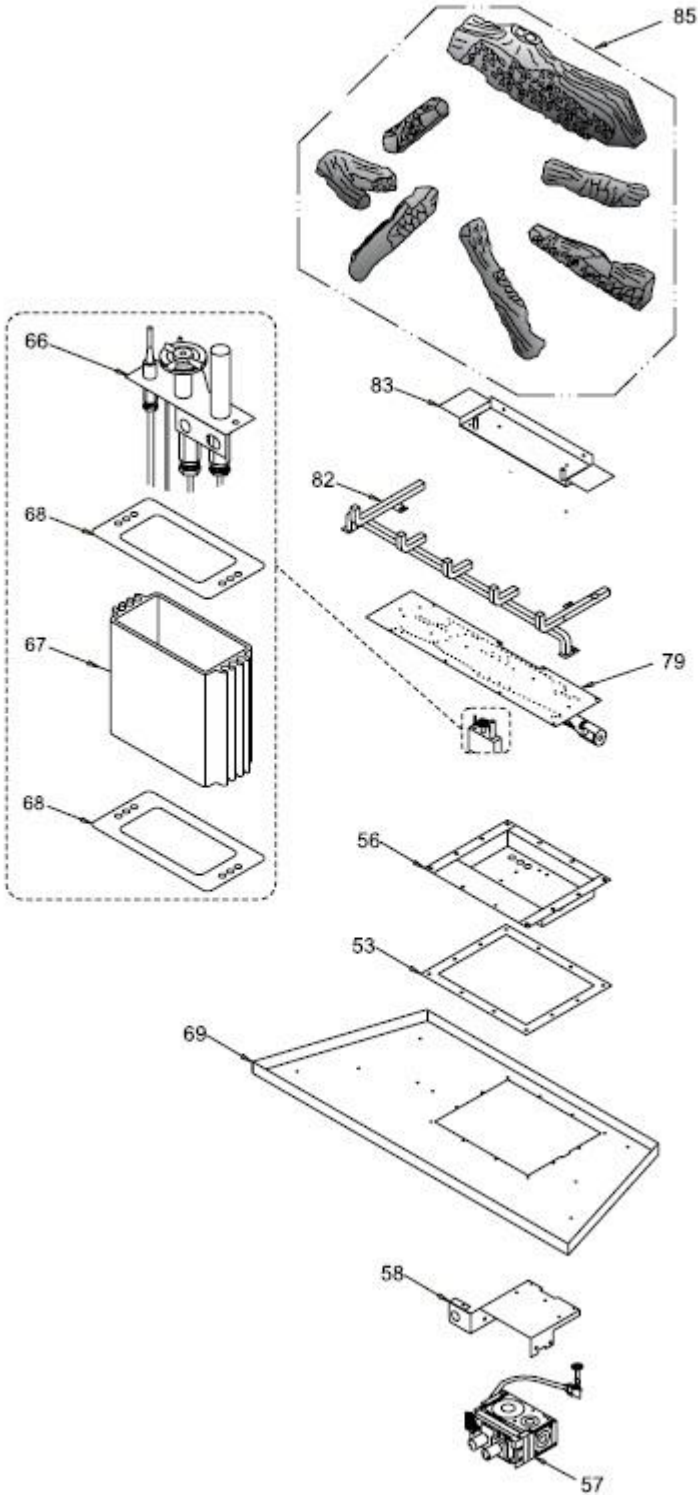

BURNER ASSEMBLY & LOG SET

Part #	Description
53. 780-021	Gasket - Valve Access Plate
792-574/P	Valve Assy - Natural Gas
792-576/P	Valve Assy - Propane
56. *	Valve Tray - NG/LP
57. 910-578	Valve - S.I.T. - NG
910-580	Valve - S.I.T. - LP
58. *	Valve Bracket
65. *	Pilot Bracket
66. 910-038	Pilot Assy-NG 3 way flame - S.I.T.
910-039	Pilot Assy-LP 3 way flame - S.I.T.
904-617	Orifice #34 - Natural Gas
904-645	Orifice #51 - Propane
936-170	Orifice Gasket
910-581	Stepper Motor NG
910-582	Stepper Motor LP
910-572	Remote Receiver
910-592	Remote handheld (GTMF)
911-127	Battery Compartment Door
910-036	Pilot Orifice NG
910-037	Pilot Orifice LP
910-096	Pilot Hood
910-341	Thermopile
910-386	Thermocouple
910-432	Pilot Tube w/nuts
910-073	DC Spark box
910-074	DC spark box wire
911-030	Fan Control Module
792-969	Conversion Kit LP
911-032	Valve/Remote Wiring Harness
910-142	Fan Thermodisc
911-159	120 volt power cord
67. *	Pilot Holder
68. W840470	Pilot Assembly Gasket
69. *	Firebox Base
79. 791-535	Burner Assy - NG/LP
82. 511-030	Burner Grate Assy
83. 780-520	Rear Log Support Bracket
85. 780-930	Log Set (Complete)

*Not available as a replacement part.