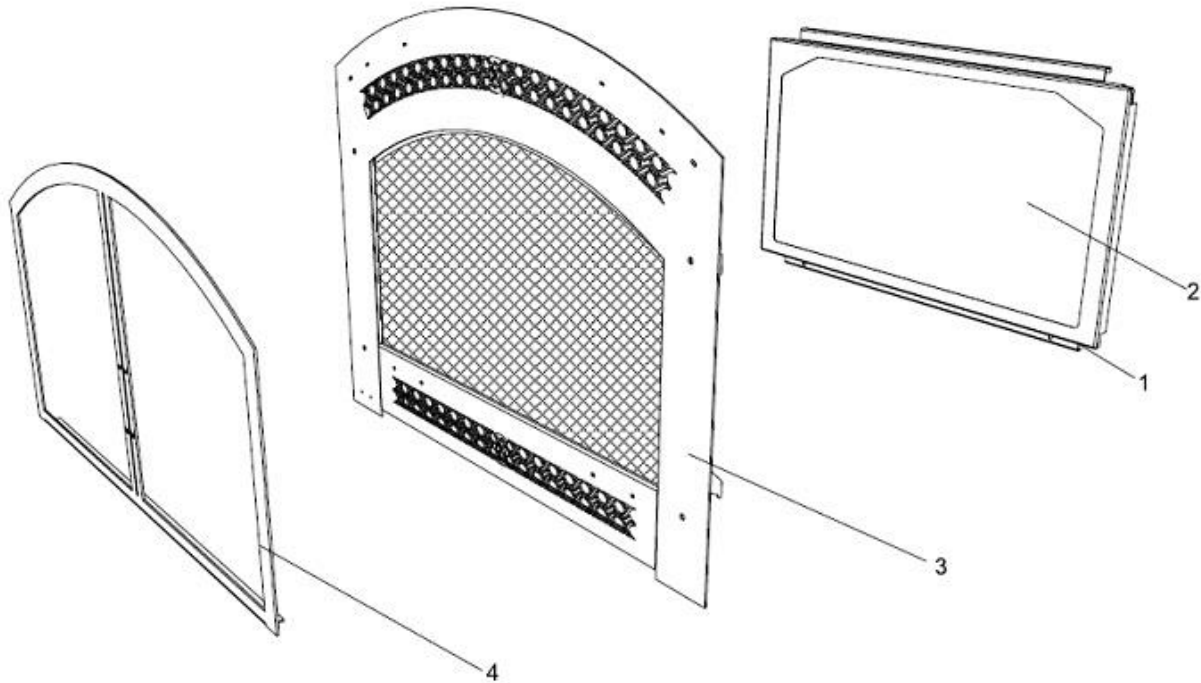

50 | parts list

ARCH SURROUND AND SAFETY SCREEN ASSEMBLY

Part #	Description
1.	792-137 Flush door frame
2.	940-326/P Flush glass
	936-155 Glass Gasket (tadpole)
3.	792-920 Arch surround with safety screen
4.	792-950 Black Double doors