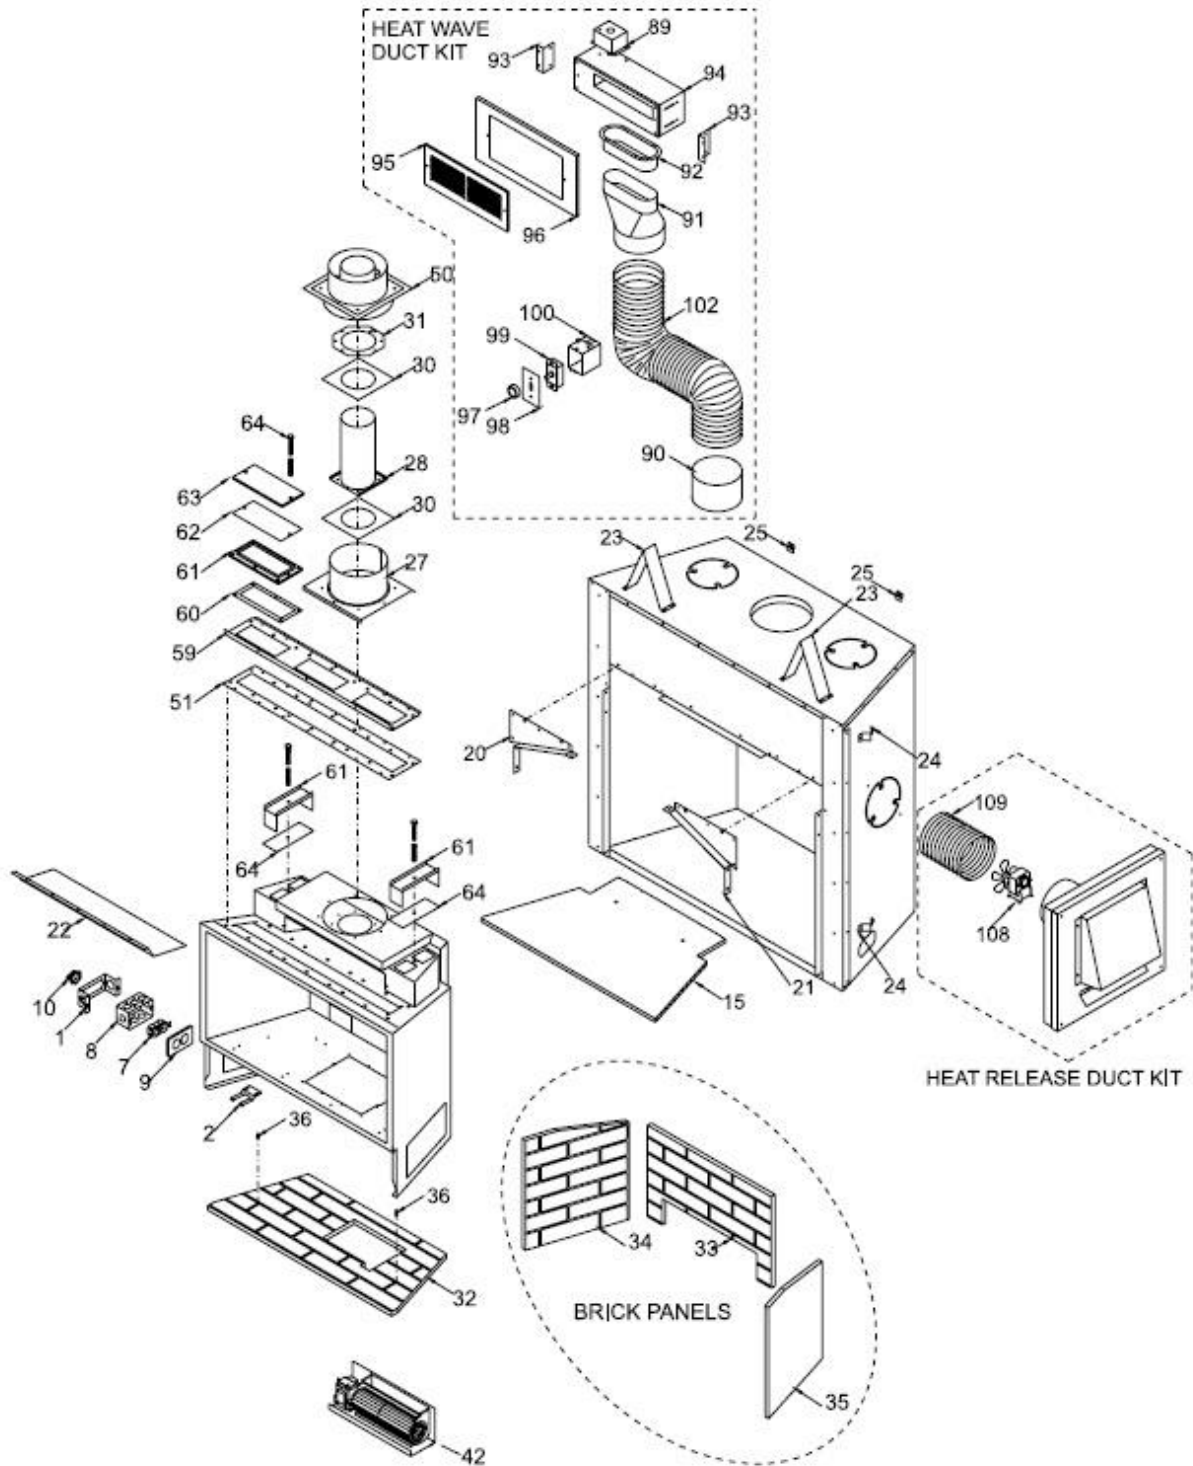

## MAIN ASSEMBLY

Part #	Description
1.	430-129 Receptacle Box Mount
2.	* Thermodisc Bracket
7.	910-428 Duplex Receptacle
8.	910-429 Box - Receptacle
9.	910-430 Cover - Receptacle
10)	904-687 Clamp Connector
15.	* Heat Shield - Base
20)	790-021 Front Filler - Left Corner
21.	790-022 Front Filler - Right Corner
22.	790-012 Baffle
23.	780-011 Standoff - Top
24.	780-013 Standoff - Side
25.	780-091 Standoff - Rear
27.	* Outer Flue Collar
28.	* Inner Flue Collar Assy
30)	* Gasket for Flue Collar
31.	* Flue Mounting Bracket
32.	902-600 Brick Panel - Base
	790-901 Brick Panel Set - Standard Brown
	790-902 Brick Panel Set - Standard Red
	790-903 Brick Panel Set - Herringbone Brown
33.	* Brick Panel - Back
34.	* Brick Panel - Left
35.	* Brick Panel - Right
36.	904-716 #10 x 5/8" Butt Spacer
	511-031 Brick Panel Clip

<b>Part #</b>	<b>Description</b>
43. 911-159	Power Cord (120 Volts)
50. 510-994	Rigid Pipe Adaptor (Optional)
51. 790-011	Relief Frame Gasket
59. 790-009	Relief Door Mounting Plate
60. W260260	Top Relief Frame Gasket
61. 942-117	Top Relief Plate Frame
62. W260280	Top Relief Plate Gasket
63. 290-021	Air Baffle Plate
64. 790-093	Gasket - Exchanger Relief
	946-556 Heat Wave Duct Kit (Optional)
89. 946-004	Junction Box
90. 946-000	Round Duct Adaptor
91. 946-002	Round to Oval Adaptor
92. 946-001	Oval Duct Adaptor
93. 946-007	Angle Bracket
94. 946-517/P	Fan Assy - HeatWave Option
95. 946-006	Grill Plate - White
96. 946-005	Wall Adaptor Plate - White
97. 910-417	Knob - White
98. 910-366	Switch Cover Plate - White
99. 910-412	Fan Speed Controller
100. 910-367	Box-Plastic Switch Receptacle
102. 946-010	Flexible Air Duct
	946-038 Insulation 6" dia. x 24"
	946-570 Heat Release Duct Kit (Optional)
108. 910-165	Fan (120 V)
109. 946-000	Flexible Air Release Duct
	919-495 Manual
	792-969 Conversion Kit - NG to LP