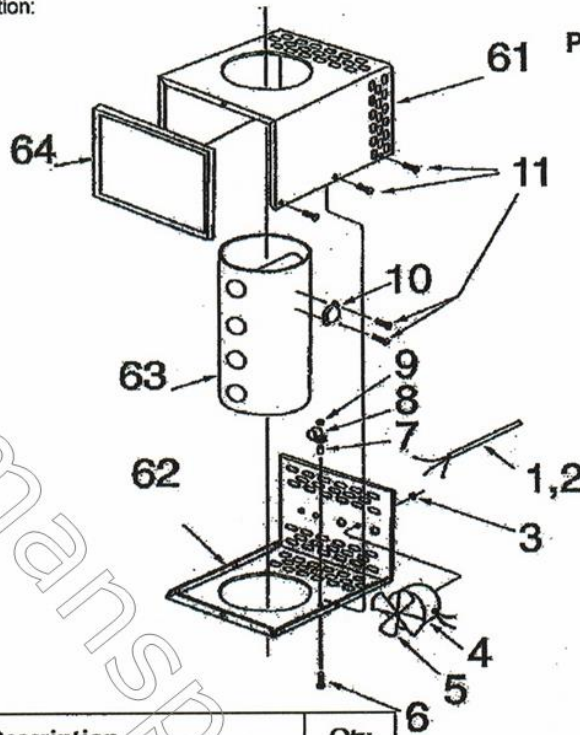

Vogelzang HR-6

When ordering missing or replacement parts,
 always provide the following stove information:

Model Number
 Part Number
 Part Description

HR-6
 Parts List

Part #	Ref #	Description	Qty
HR-01	1	Cord, Power Supply	1
HR-02	2	Bushing, Strain Relief	1
HR-03	3	Nut, 8-32 Hex	1
HR-04	4	Fan Motor	1
HR-05	5	Fan Blade	1
HR-06	6	Screw, 8-32x 1-1/4" Machine screw	1
HR-07	7	Steel Spacer	1
HR-08	8	Power Cord Clamp	1
HR-09	9	Jam Nut, #8-32 Nylon Insert	2
HR-10	10	Thermostat	1
HR-11	11	Screw, #8-32x3/8" Pan Head Sheet Metal	8
HR-61	61	Top and Side Weldment	1
HR-62	62	Bottom and Back Weldment	1
HR-63	63	Flue Pipe and Tubing Assembly	1
HR-64	64	Brass Trim	1
HR-12		Capacitor	1