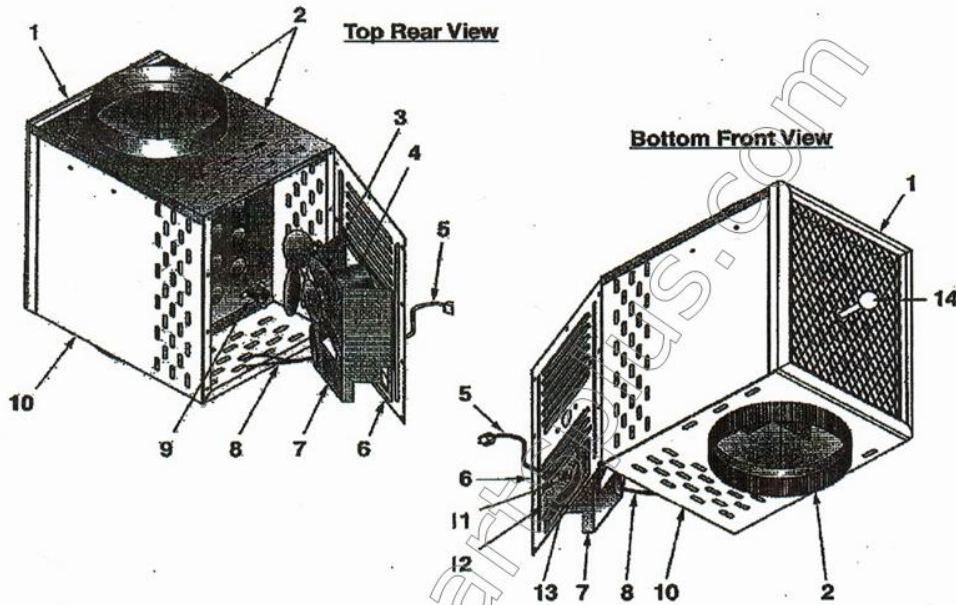

Vogelzang HG-6

When ordering missing or replacement parts,
 always provide the following stove information:

Model Number
 Part Number
 Part Description

**HG-6
 Parts List**

Part #	Ref #	Description	Qty
1	1	Nickle Trim	1
2	2	Heat Exchanger Assembly	1
3	3	Fan Blade	1
4	4	Fan Motor	1
		Motor Capacitor (not shown)	1
5	5	Cord, Power Supply	1
6	6	Rear Panel	1
7	7	Motor Bracket	1
8	8	Thermostat Wires	2
9	9	Thermostat	2
10	10	Outside Case	1
11	11	Bushing, Strain Relief	1
12	12	Junction Box Cover	1
13	13	Toggle Switch	1
14	14	Scraper Knob	1