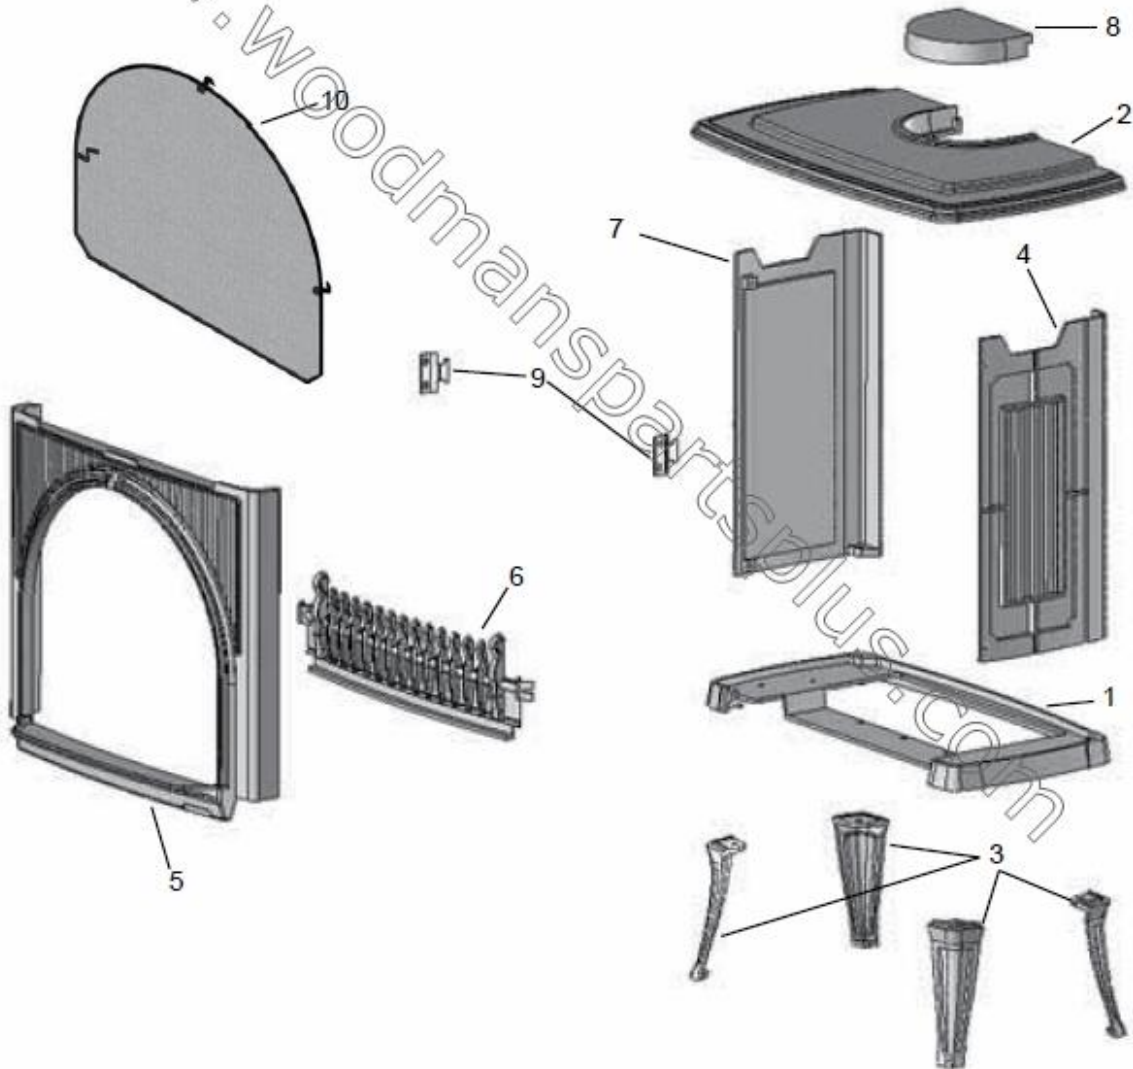

Madrona MF28I

Cast Stove  
 Parts

	Description	Part no.			Description	Part no.	
		Black	Majolica			Black	Majolica
1	Base	4000926AH	4000926MJ	7	LH Side Panel	4000931AH	4000931MJ
2	Top Panel	4000928AH	4000928MJ	8	Infill Plate	4000927AH	4000927MJ
3	Leg (4)	4000929AH	4000929MJ	9	Hook (2)	with 400883	with 400883
4	RH Side Panel	4000930AH	4000930MJ	10	Barrier Screen	4003311*	4003311*
5	Front	4000934AH	4000934MJ		Hardware pack	4000883	4000883
6	Fret	4000935AH	4000935MJ		* Barrier Screen 4003311 or MFDKSG		