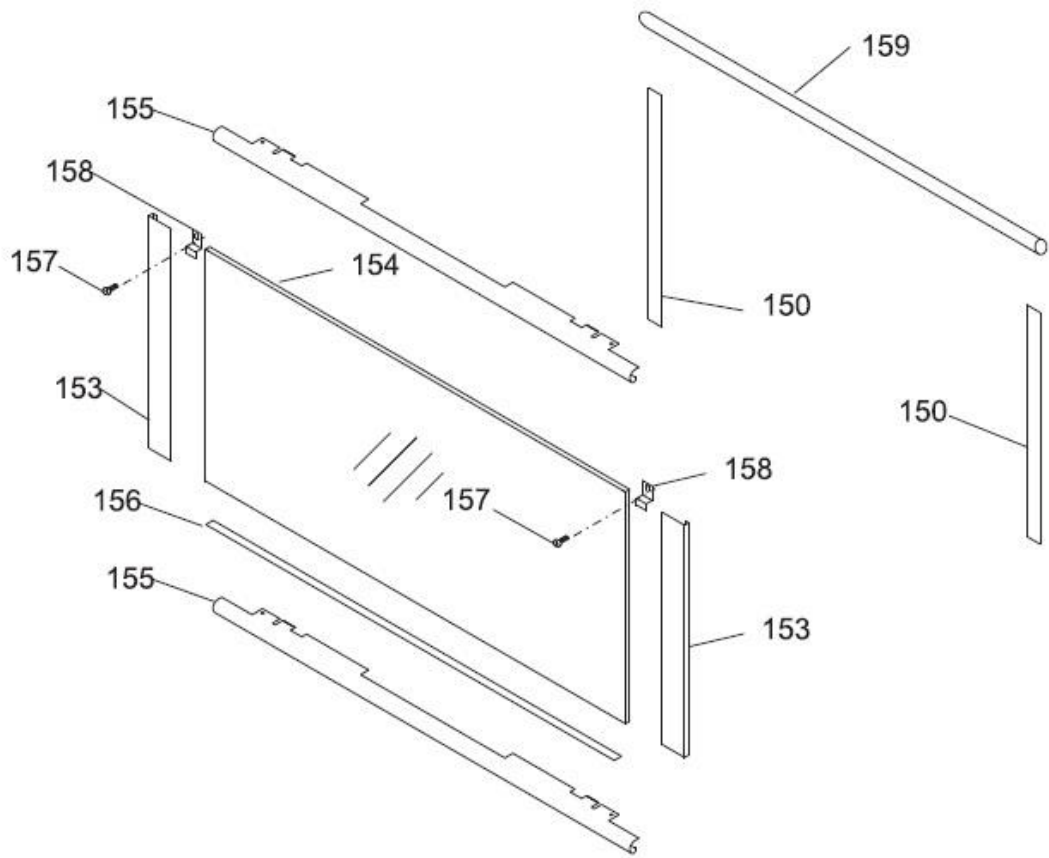

Flush Front Assembly

Part #	Description
Flush Door	
402-515/P	Complete Flush Front
150) 936-243	Door Frame Gasket - 7/8"
153) *	Glass Side Trim
154) *	Flush Glass
155) 402-046	Glass Support Trim - Black
156) 936-238	Flush Glass Gasket
157) *	Screw #10-24 x 1/2"
158) 402-033	Flush Glass Bracket
159) 936-233	3/4" Rope Gasket

*Not available as a replacement part.

FLUSH FRONT