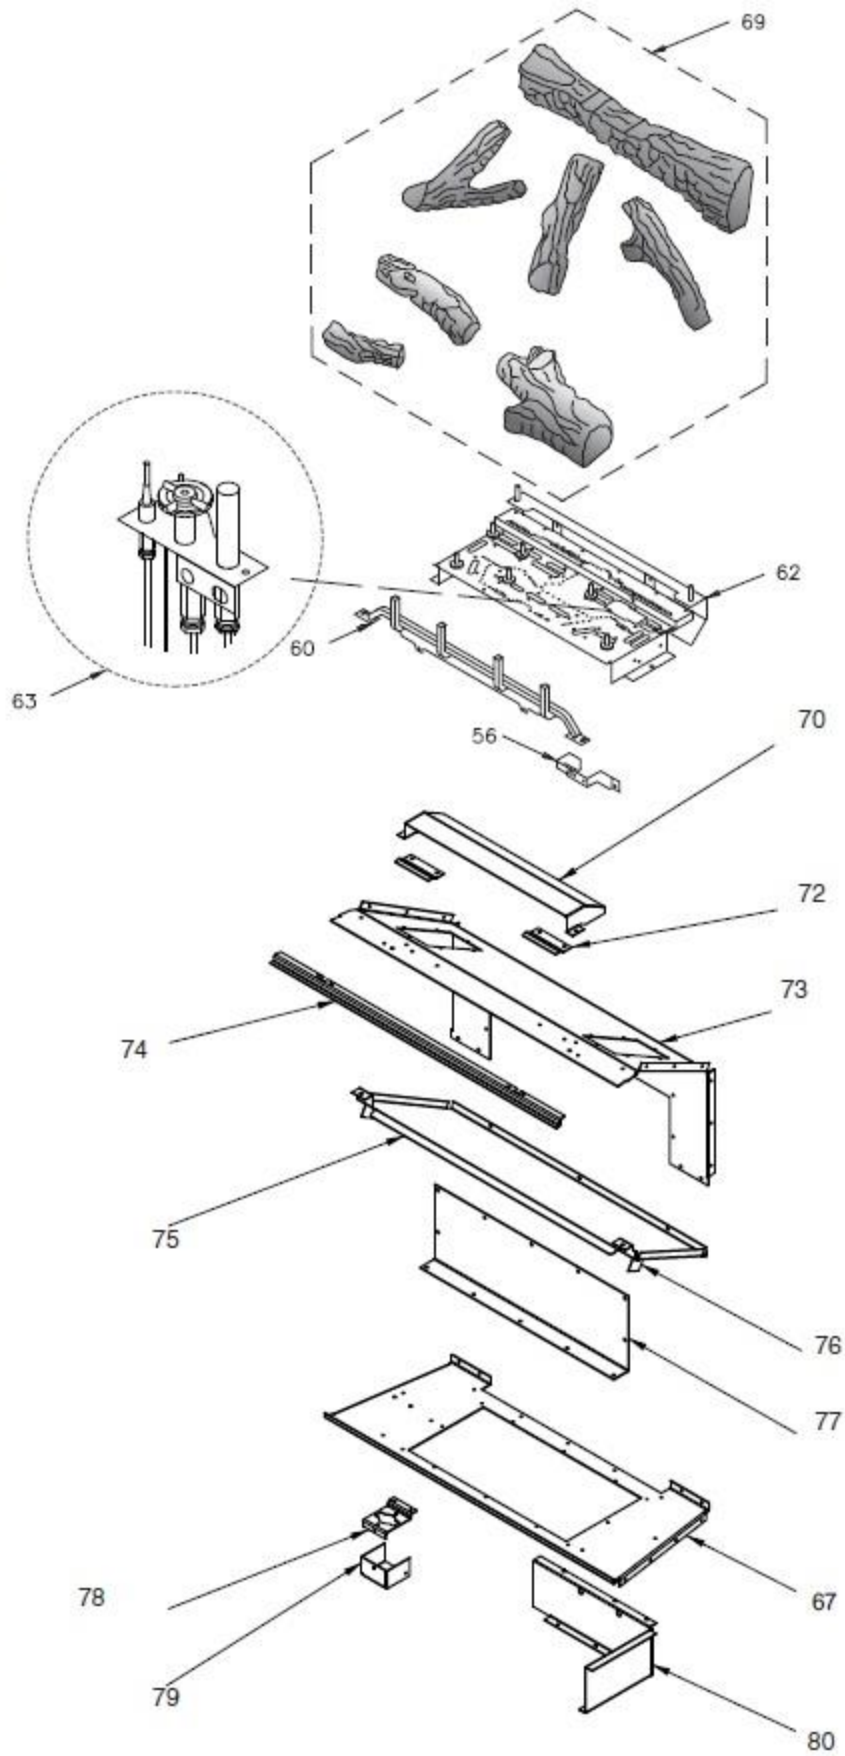

Regency U31-3 B-Vent Insert Parts List

Main Assembly

Part #	Description	Part #	Description
1) 400-011	Fan Opening Cover	34) *	Brick Panel - Left Side
2) 911-071/P	Fan Motor (120 V)	35) *	Brick Panel - Right Side
5) 910-750	Power Cord (120 V)	36) 400-090	Brick Clips
910-752	Wire Harness (intermediate)	78) 410-920	Zero Clearance Ashlip
6) *	Thermodisc cover	410-905	Zero Clearance Kit
7) *	Thermodisc bracket	404-969	Conversion to LP Kit
8) 910-142	Thermodisc-Fan Auto ON/OFF	919-099	Manual
10) *	Drafthood Assembly		
11) *	Spill Switch Bracket		*Not available as a replacement part.
12) 910-220	Spill Switch		
13) *	Levelling Bolts 5/16 x 3 Hex Head		
16) *	Cable Tie		
17) *	Wire Holder Clip		
18) *	Strain Relief		
19) *	Grommet for Power Cord		
20) 400-024	Air Channel		
21) 402-922	Flush Louvers (Set) - Gold/Black		
402-920	Flush Louvers (Set) - Black		
402-924	Flush Louvers (Set) - Steel/Black		
33) 404-901	Brick Panel Set - Standard Brown		
404-902	Brick Panel Set - Standard Red		
*	Brick Panel - Back		

*Not available as a replacement part.

**Not Shown

Woodman's Parts Plus
www.woodmanspartsplus.com

Flush Front Assembly

Part #	Description
Flush Door	
402-515/P	Complete Flush Front
150) 936-243	Door Frame Gasket - 7/8"
153) *	Glass Side Trim
154) *	Flush Glass
155) 402-046	Glass Support Trim - Black
156) 936-238	Flush Glass Gasket
157) *	Screw #10-24 x 1/2"
158) 402-033	Flush Glass Bracket
159) 936-233	3/4" Rope Gasket