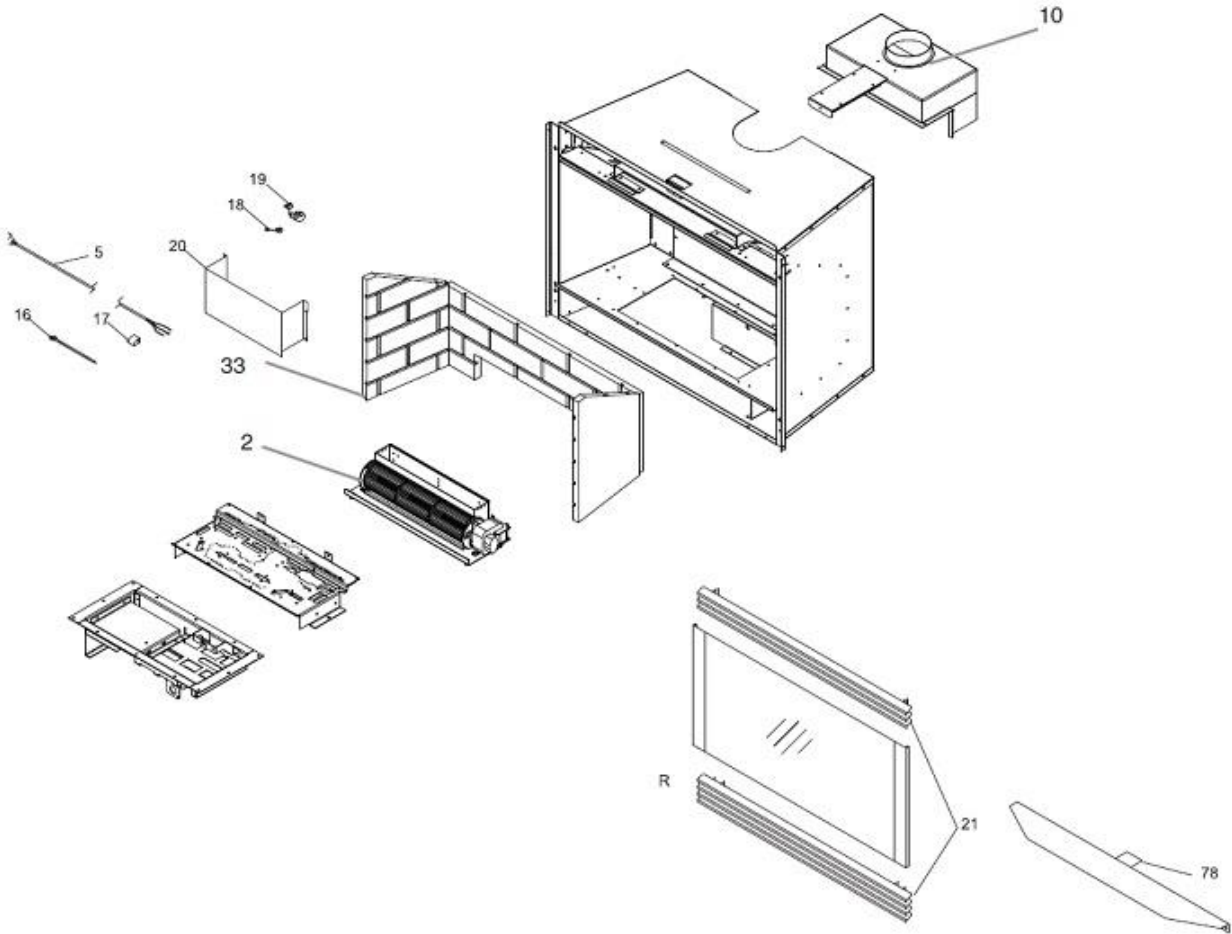

Regency U31-3 B-Vent Insert Parts List

Main Assembly

Part #	Description	Part #	Description
1) 400-011	Fan Opening Cover	34) *	Brick Panel - Left Side
2) 911-071/P	Fan Motor (120 V)	35) *	Brick Panel - Right Side
5) 910-750	Power Cord (120 V)	36) 400-090	Brick Clips
910-752	Wire Harness (intermediate)	78) 410-920	Zero Clearance Ashlip
6) *	Thermodisc cover	410-905	Zero Clearance Kit
7) *	Thermodisc bracket	404-969	Conversion to LP Kit
8) 910-142	Thermodisc-Fan Auto ON/OFF	919-099	Manual
10) *	Drafthood Assembly		
11) *	Spill Switch Bracket		*Not available as a replacement part.
12) 910-220	Spill Switch		
13) *	Levelling Bolts 5/16 x 3 Hex Head		
16) *	Cable Tie		
17) *	Wire Holder Clip		
18) *	Strain Relief		
19) *	Grommet for Power Cord		
20) 400-024	Air Channel		
21) 402-922	Flush Louvers (Set) - Gold/Black		
402-920	Flush Louvers (Set) - Black		
402-924	Flush Louvers (Set) - Steel/Black		
33) 404-901	Brick Panel Set - Standard Brown		
404-902	Brick Panel Set - Standard Red		
*	Brick Panel - Back		

*Not available as a replacement part.

**Not Shown

Woodman's Parts Plus
www.woodmanspartsplus.com

Flush Front Assembly

Part #	Description
Flush Door	
402-515/P	Complete Flush Front
150) 936-243	Door Frame Gasket - 7/8"
153) *	Glass Side Trim
154) *	Flush Glass
155) 402-046	Glass Support Trim - Black
156) 936-238	Flush Glass Gasket
157) *	Screw #10-24 x 1/2"
158) 402-033	Flush Glass Bracket
159) 936-233	3/4" Rope Gasket