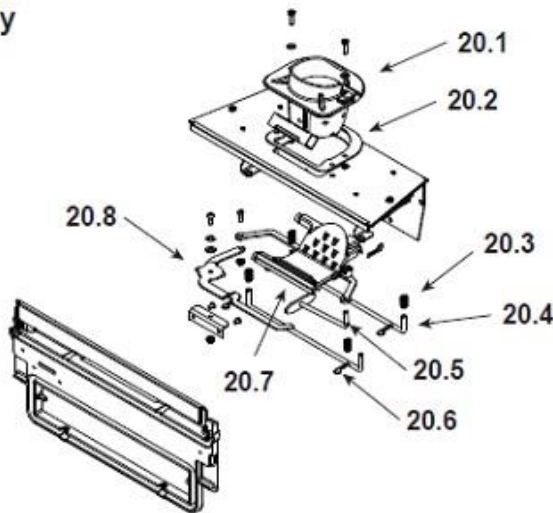

ITEM	DESCRIPTION	COMMENTS	PART NUMBER
16	Door Right	Matte Black	7005-109MBK
		Porcelain Black	7005-109PBK
		Porcelain Dark Blue	7005-109PDB
		Porcelain Frost	7005-109PFT
		Porcelain Mahogany	7005-109PMH
		Sienna Bronze	7005-109CSB
17	Ash Pan Door		7034-133
18	Ash Pan Assembly		SRV7034-069
	Twin Ball Catch		SRV7000-532
19	Intake Shield		7034-224

#20 Firepot Riser Assembly

20	Firepot Riser Assembly		SRV7080-002
20.1	Firepot Assembly		SRV7034-072B
20.2	Gasket, Firepot		7034-190
20.3	Spring	Pkg of 4	7000-513/4
20.4	Rail, Auto-clean		SRV7034-152
20.5	Plow Weldment, Auto-clean		7034-024
20.6	Hitch Pin Clip, 3/32	Pkg of 10	7000-374/10
20.7	Firepot Bottom		7034-153
20.8	Firepot Floor Lever Assembly		SRV7080-018
21	Gasket, Rope, Ash Door		SRV7034-178
22	Snap Disc, L250F Manual Reset		SRV230-1290
23	Latch Bracket Assembly		7034-049