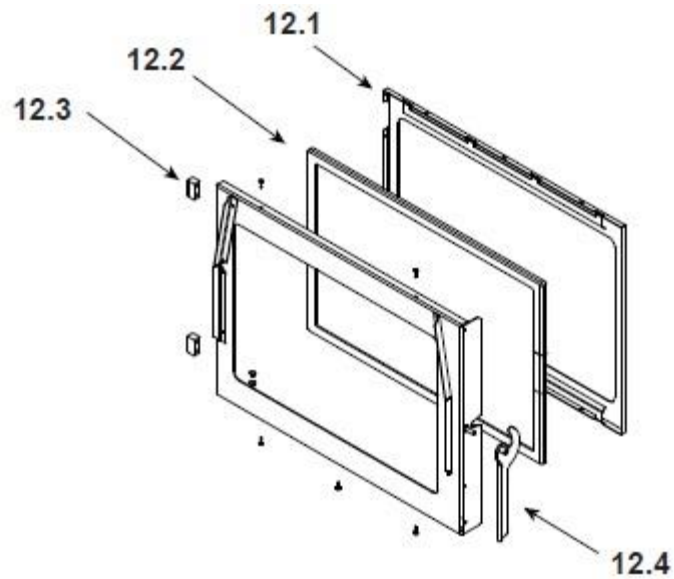

Quadra-Fire Mt. Vernon E2

#12 Door Assembly

| ITEM | DESCRIPTION                      | COMMENTS            | PART NUMBER |
|------|----------------------------------|---------------------|-------------|
| 12   | Door Assembly                    |                     | SRV7080-015 |
| 12.1 | Glass Retainer                   |                     | 7034-136    |
| 12.2 | Glass Assembly w/Gasket          |                     | 7034-007    |
|      | Gasket, Channel 1/8 x 1-1/4 x 10 |                     | 7000-377/10 |
| 12.3 | Hinge Female                     |                     | 450-2910    |
| 12.4 | Door Latch Assembly              |                     | 413-5200    |
| 13   | Front, Face                      | Matte Black         | 7005-108MBK |
|      |                                  | Porcelain Black     | 7005-108PBK |
|      |                                  | Porcelain Dark Blue | 7005-108PDB |
|      |                                  | Porcelain Frost     | 7005-108PFT |
|      |                                  | Porcelain Mahogany  | 7005-108PMH |
|      |                                  | Sienna Bronze       | 7005-108CSB |
|      | Rivet, Button Head               | Pkg of 25           | 25272/25    |
| 14   | Door Left                        | Matte Black         | 7005-110MBK |
|      |                                  | Porcelain Black     | 7005-110PBK |
|      |                                  | Porcelain Dark Blue | 7005-110PDB |
|      |                                  | Porcelain Frost     | 7005-110PFT |
|      |                                  | Porcelain Mahogany  | 7005-110PMH |
|      |                                  | Sienna Bronze       | 7005-110CSB |
| 15   | Ash Lip                          | Matte Black         | 7080-140MBK |
|      |                                  | Porcelain Black     | 7080-140PBK |
|      |                                  | Porcelain Dark Blue | 7080-140PDB |
|      |                                  | Porcelain Frost     | 7080-140PFT |
|      |                                  | Porcelain Mahogany  | 7080-140PMH |
|      |                                  | Sienna Bronze       | 7080-140CSB |