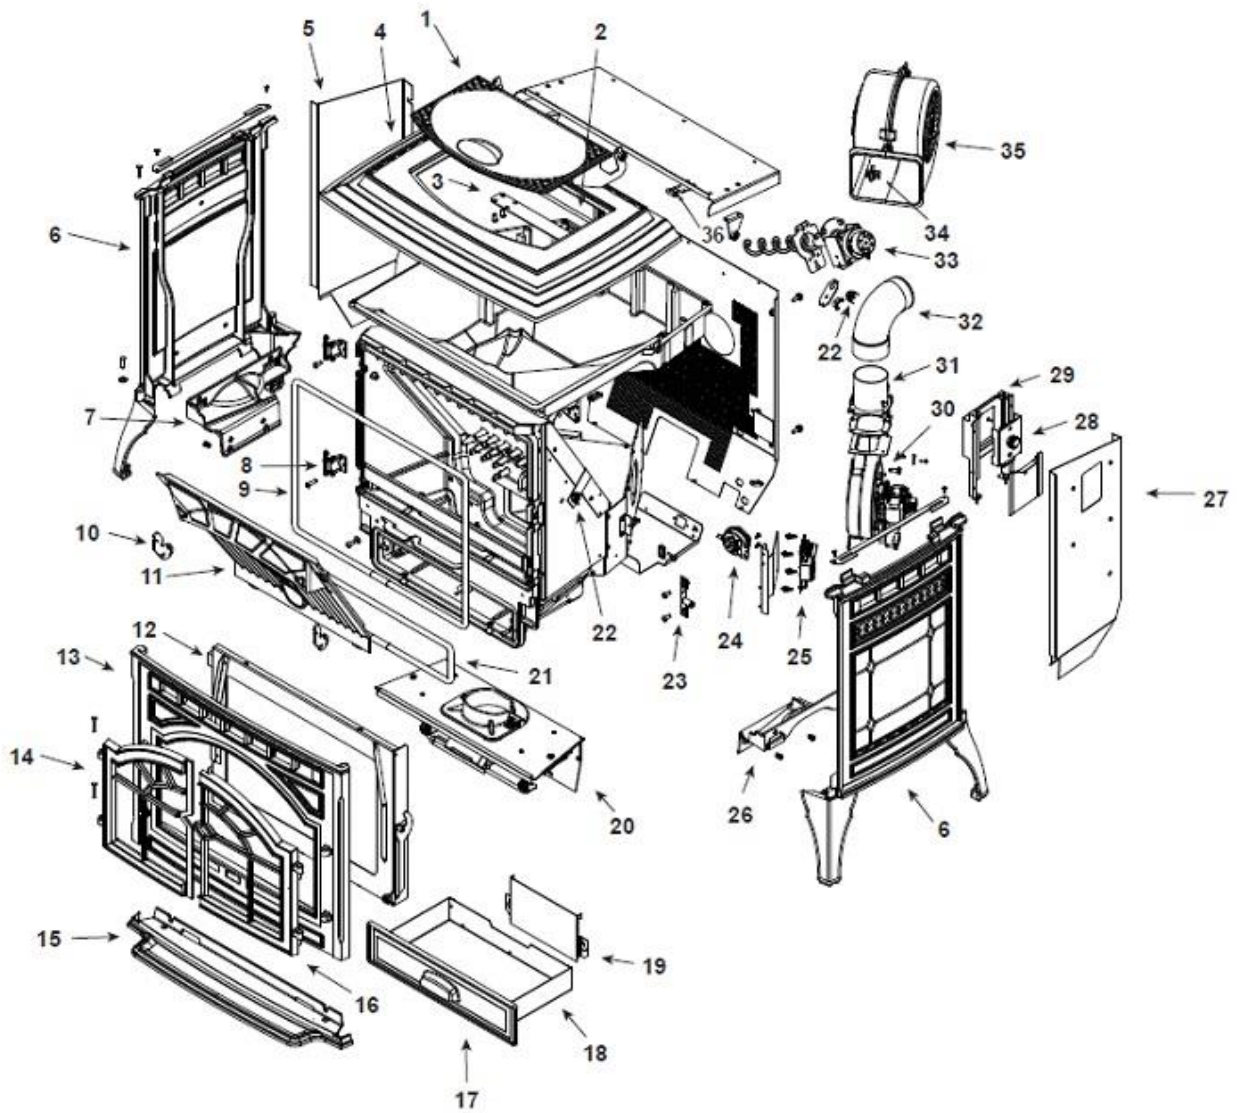

Quadra-Fire Mt. Vernon E2