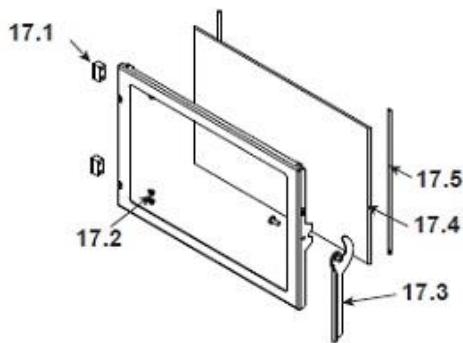

ITEM	DESCRIPTION	COMMENTS	PART NUMBER
11	Exhaust Combustion Blower, 45 CFM		812-4400
	Gasket, Exhaust Combustion Blower (between...)	...Housing & Stove	240-0812
		...Motor & Housing	812-4710
12	Ashcatcher - Must specify color	Black	413-0010BK
		Porcelain Color	413-0010POR
		Powder Coat	413-0010PWD
13	Face	Black	413-0030BK
		Porcelain Color	413-0030POR
		Powder Coat	413-0030PWD

#14 Door Assembly

14	Door Assembly		SRV7021-007
14.1	Hinge, Female		450-2910
14.2	Door Frame		SRV7021-114
	Gasket, Tadpole, 3/8	10 ft.	842-5130
14.3	Screw, Pan Head Philips, 10/32 x 1/4	Pkg of 24	229-1230/24
14.4	Screw, Machine Screw 1/4-20 x 5/8	Pkg of 24	220-0440/24
14.5	Door Latch Assembly		7021-006
14.6	Glass Assembly (w/gasket) 17-1/4" W x 11-5/8" H		7001-038
14.7	Retainer, Rope		7001-192
	Tape, 1/2" X 1/16, 10 Ft	10 ft.	240-0290/10
	Tape, Door Corner	1 ft.	SRV7027-227
15	Ash Drawer Front		SRV7021-138
16	Ash Drawer Gasket		SRV7021-139
17	Ash Drawer		SRV7021-140
18	Igniter Access Plate		SRV413-0380
19	Convection Blower, 150 CFM		812-4900
20	Shroud, Convection Blower		SRV413-0300
21	Cast Retainer Lower Right Assembly		SRV7021-021