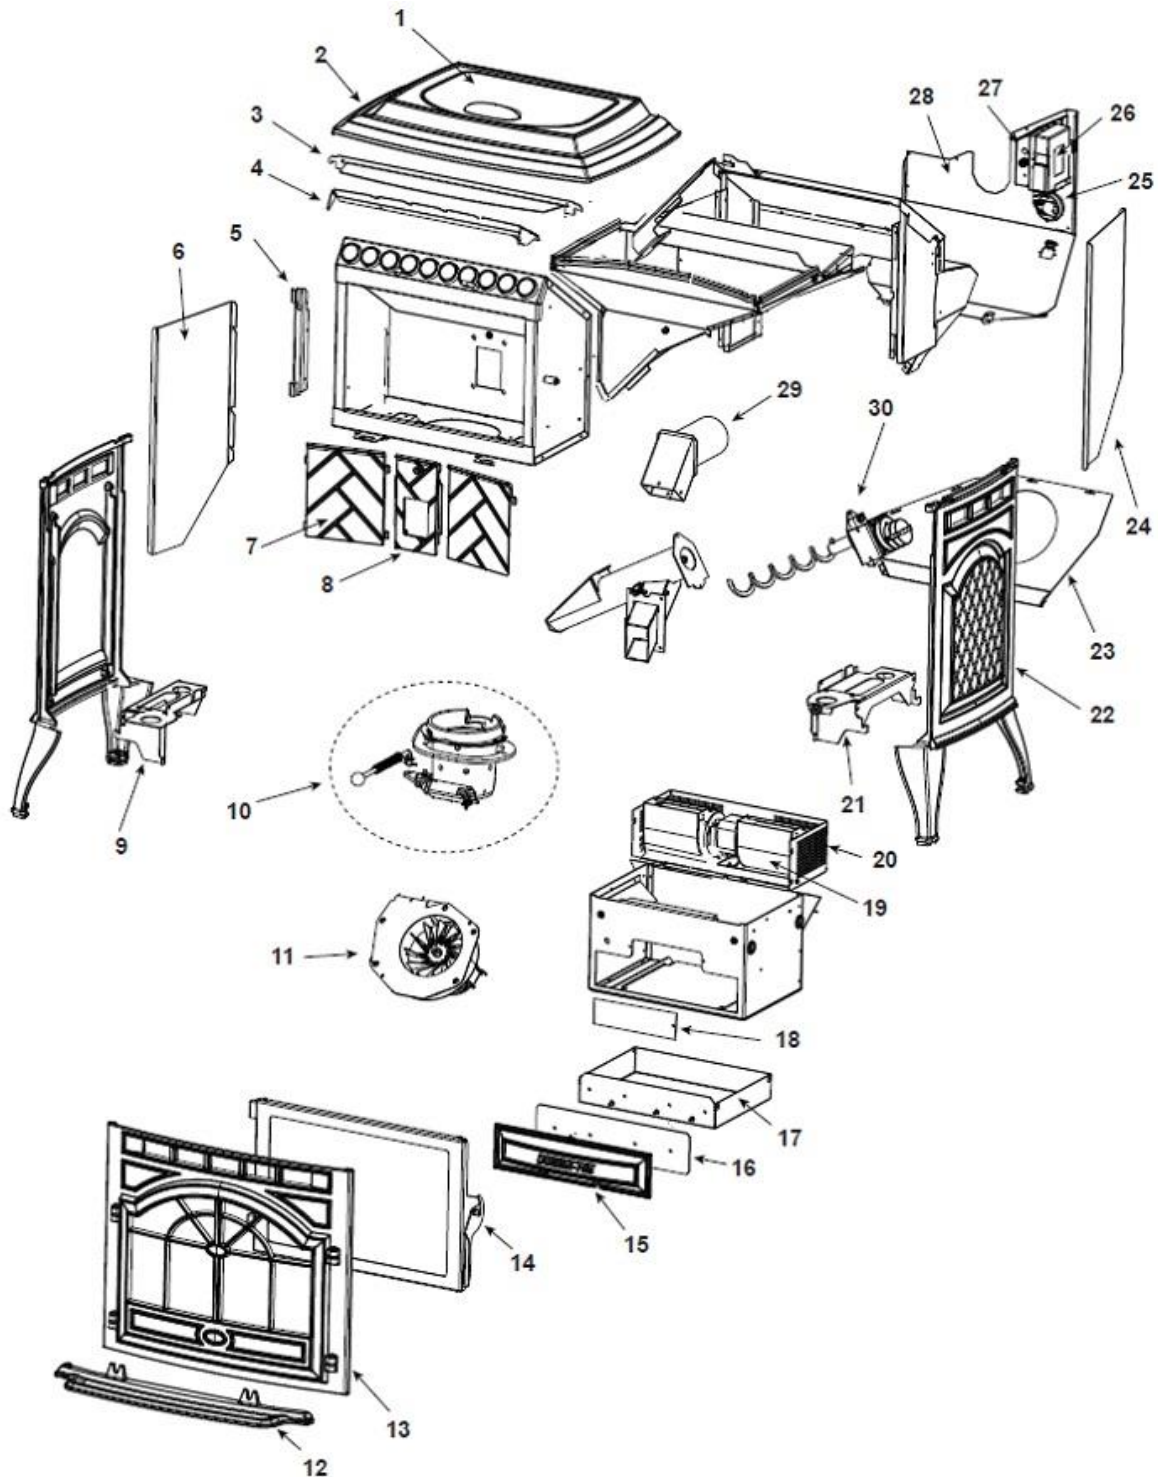

Quadra-Fire Castile

CASTILE-CSB-B, , CASTILE-MBK-B, CASTILE-PMH-B

CASTILE-CWL-B (Oct 2009 thru June 2011)

Woodman's Parts Plus
www.woodmanspartsplus.com

ITEM	DESCRIPTION	COMMENTS	PART NUMBER
1	Hopper Lid Assembly	Black	SRV7021-022MBK
		Mahogany	SRV7021-022PMH
		Sienna Bronze	SRV7021-022CSB
		Willow	SRV7021-022CWL
	Bumper, Rubber	Pkg of 12	SRV224-0340/12
	Magnet Round		SRV7000-140
2	Top	Black	7021-101MBK
		Mahogany	7021-101PMH
		Sienna Bronze	7021-101CSB
		Willow	7021-101CWL
3	Cast Retainer Upper		SRV7021-141
4	Convection Air Director		SRV7021-123
5	Hinge Bracket		SRV7021-115
6	Outer Skin Left		SRV7021-119
7	Brick, Left / Right, Cast		414-0270
8	Brick, Center, Cast		414-0260
9	Cast Retainer Lower Left Assembly		SRV7021-018
#10 Firepot Assembly and Associated Parts			
<p>The diagram shows an exploded view of the firepot assembly. Part 10.1 is a pull rod assembly with a knob. Part 10.2 is a wing thumb screw. Part 10.3 is a heating element assembly (loop igniter). Part 10.4 is the firepot assembly, which includes a bushing (10.4), floor (414-0290), gasket (240-0930), nut (226-0090/25), and bolt (225-0120/25). Part 10.5 is a thermocouple cover, 10.6 is the thermocouple, and 10.7 is the thermocouple clamp.</p>			
10.1	Pull Rod Assembly		SRV7021-005
	Knob, Ash Dump Control Rod		832-3020
	Spring, Firepot		200-2050
10.2	Wing Thumb Screw 8-32 x 1/2	Pkg of 24	7000-223/24
10.3	Heating Element Assembly 18" (Loop Igniter)	Pkg of 10	SRV7000-462/10
10.4	Firepot Assembly		SRV414-5200
	Bushing, Firepot		410-8320
	Floor, Firepot		414-0290
	Gasket, Firepot		240-0930
	Nut, Lock 1/4-20	Pkg of 25	226-0090/25
	Bolt, Firepot, 1-1/4" Long	Pkg of 25	225-0120/25
10.5	Thermocouple Cover	Pkg of 10	812-4920
10.6	Thermocouple		812-4470
10.7	Thermocouple Clamp		SRV7001-203