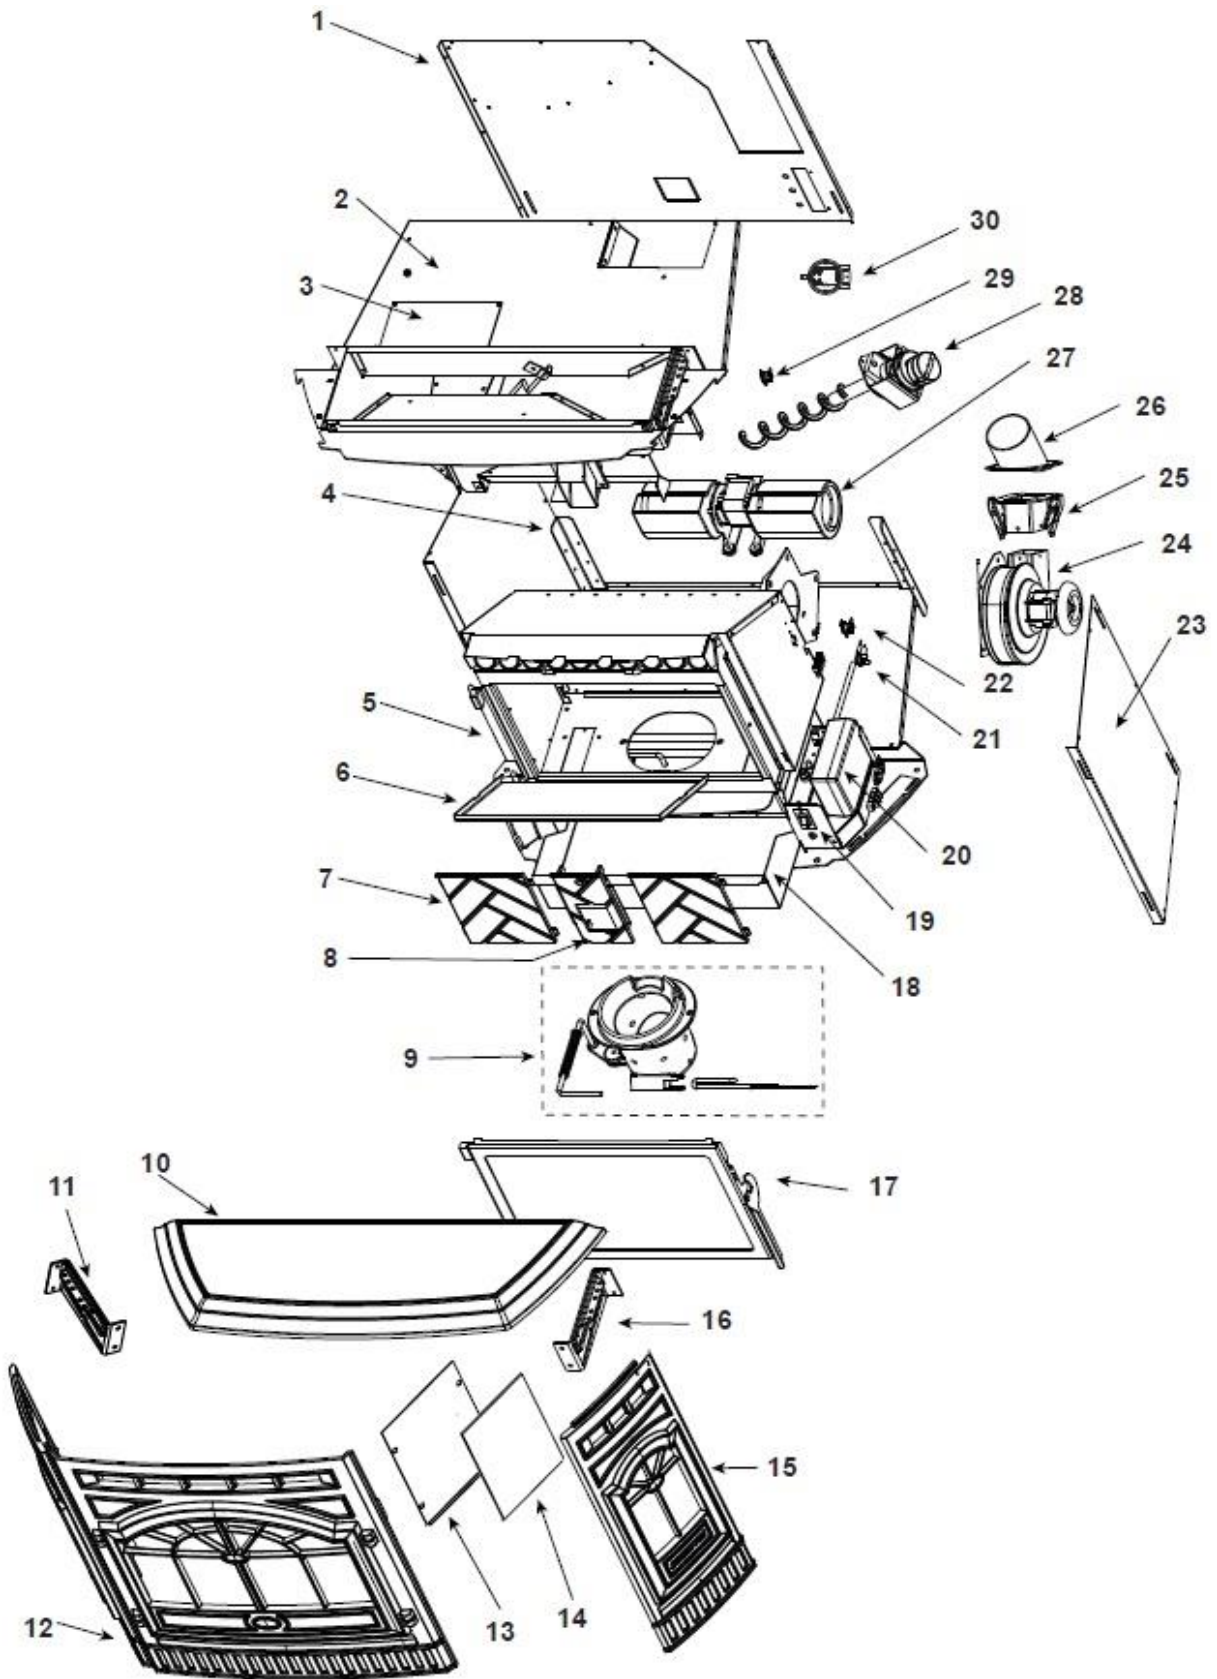

Quadra-Fire Castile Fireplace Insert

ITEM	DESCRIPTION	COMMENTS	PART NUMBER
1	Hopper Back		SRV414-0320
2	Hopper Top Assembly		SRV414-5830
	Feed Adjustment Bracket Assembly		SRV414-6230
3	Plate, Cover, Outer Can		480-1300
4	Leveling Leg		SRV414-0210
5	Bracket, Hinge	Attaches to Unit	SRV414-0610
6	Baffle Assembly		UK-30KPEL
7	Brick, Left / Right, Cast		414-0270
8	Brick, Center, Cast		414-0260

**#9 Firepot and Associated Parts**

9.1	Firepot Pull Rod Assembly		414-5270
	Spring, Firepot		200-2050
9.2	Wing Thumb Screw 8-32 x 1/2	Pkg of 24	7000-223/24
9.3	Heating Element Assembly 18" (Loop Igniter)	Pkg of 10	SRV7000-462/10
	Washer, 1/4 Sae	Pkg of 24	28758/24
9.4	Firepot Assembly		SRV414-5200
	Bushing, Firepot		410-8320
	Floor, Firepot		414-0290
	Gasket, Firepot		240-0930
	Nut, Lock 1/4-20	Pkg of 25	226-0090/25
	Bolt, Firepot, 1-1/4" Long	Pkg of 25	225-0120/25
9.5	Thermocouple Cover	Pkg of 10	812-4920
9.6	Thermocouple		812-4470
9.7	Thermocouple Clamp		SRV7001-203
10	Top Cast - Must specify color	Matte Black	414-0060BK
		Porcelain	414-0060POR
		Powder Coat	414-0060PWD
11	Top Slide Assembly, Left		414-5180

#28 Feed Assembly

28	Feed Assembly		SRV414-5400
28.1	Screw, 8-32 x 3/8 PH,TF	Pkg of 40	225-0500/40
28.2	Feed Motor		812-4421
28.3	Collar, Set, 7/8		229-0520
28.4	Bearing, Feed System, Nylon		SRV7000-598
28.5	Gasket, Feed Motor		240-0731
28.6	Feed Spring Assembly		SRV414-5540
28.7	Set Screw, 5/16-18 x 1/4	Pkg of 25	225-0550/25
29	Snap Disc, Manual Reset, # 3		SRV230-1290
30	Vacuum Switch		SRV7000-531