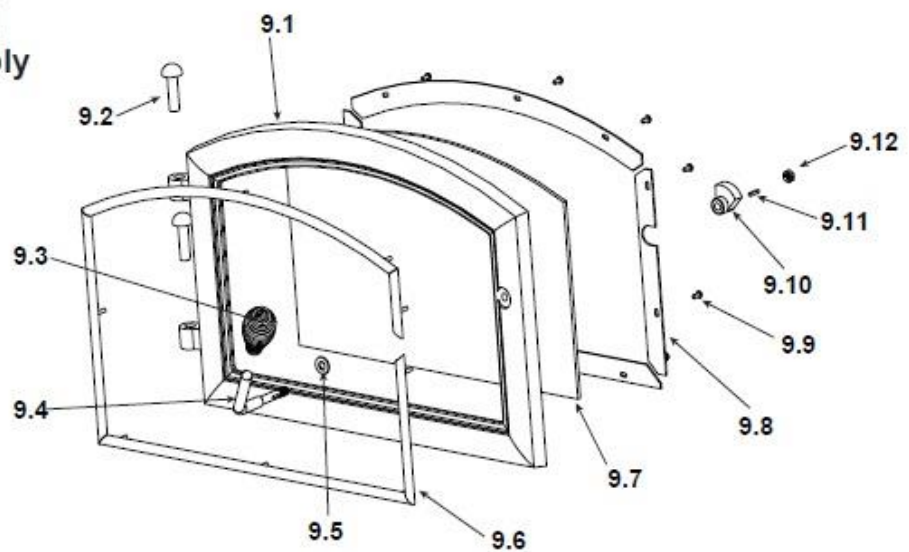

#9 Door, Glass and Door Handle Assembly