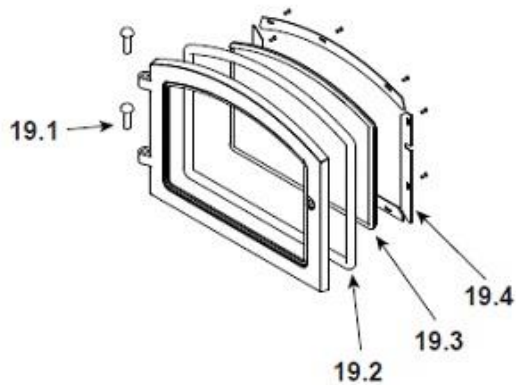

ITEM	DESCRIPTION	COMMENTS	PART NUMBER
	Leg Kit & Ash Removal System	Black	LEG-3143-BK
		No longer available	LEG-3143-GD
		Nickel	LEG-3143-NL
18.1	Ash Pan Assembly		7033-008
18.2	Legs, Queen Anne	Black	831-1240
		Gold	831-1250
		Nickel	LEGS-QANL
18.3	Leg Mount Kit		SRV7037-132
	Ash Pan Leg (ARS - Ash Pan Removal System)		7033-050
	Component Pack, Leg Step Top (Includes Gasket For Ash Removal, Magnet & Fasteners)		7033-048
	Pedestal		PED-3143
18.4	Pedestal Assembly		7033-013
18.5	Ash Pan Assembly		7033-010
	Ash Pan Door Handle		7033-274
	Outside Air Cover Plate Assembly		SRV7033-041
	Component Pack, Pedestal, Leg Step Top (Includes Gasket For Ash Removal, Magnet & Fasteners)		7033-045
18.6	Strip, Oak Trim	Qty: 2 Req.	832-0560

#19 Door Assembly

Fiber Handle Assembly

Spring Handle Assembly