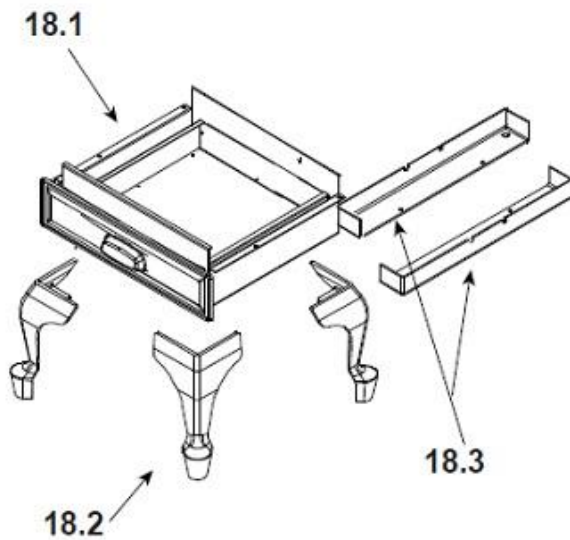

ITEM	DESCRIPTION	COMMENTS	PART NUMBER
16	Brick Assembly, Complete Set	Pkg of 20	SRV7037-012
16.1	Brick, 9 x 4.5 x 1.25"	Qty. 10 Reg.	
16.2	Brick, 6 x 4.5"	Qty. 4 Reg.	
16.3	Brick, 9 x 4.5" with angle	Qty. 1 Reg.	
16.4	Brick, 4.5 x 4.5 x 4.25"	Qty. 2 Reg.	
16.5	Brick, 9 x 3" with angle	Qty. 1 Reg.	
16.6	Brick, small	Qty. 2 Reg.	
	Brick, Uncut	Pkg of 1	832-0550
		Pkg of 6	832-3040
#17 Ash Pan removal System			
17.1	Door Assembly (ARS - Ash Pan Removal System)		SRV7033-015
17.2	Gasket		SRV7033-296
17.3	Latch, Handle Assembly		SRV7033-047
17.4	Magnet Round		7000-552

#18 Leg, Ash Pan and Pedestal Assembly