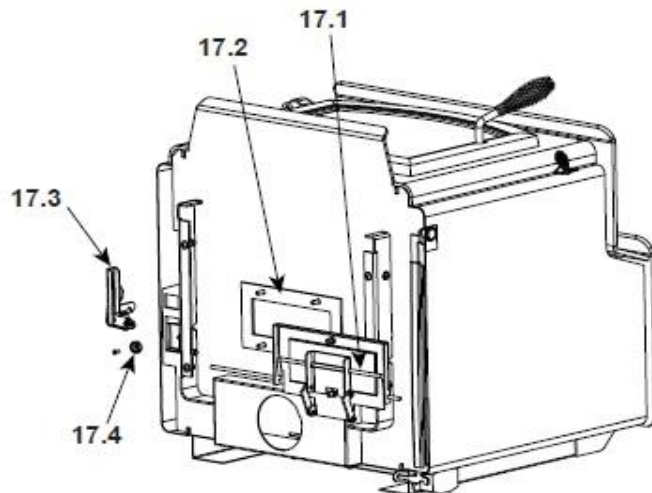

#16 Brick Assembly Set

#17 Door Assembly Ash Pan Removal System