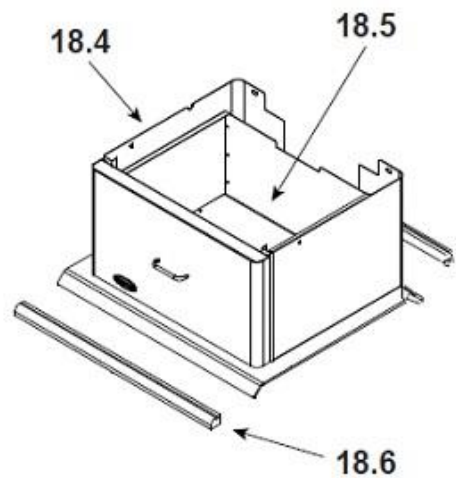

ITEM	DESCRIPTION	COMMENTS	PART NUMBER
16	Brick Assembly, Complete Set	Pkg of 20	SRV7037-012
16.1	Brick, 9 x 4.5 x 1.25"	Qty. 10 Reg.	
16.2	Brick, 6 x 4.5"	Qty. 4 Reg.	
16.3	Brick, 9 x 4.5" with angle	Qty. 1 Reg.	
16.4	Brick, 4.5 x 4.5 x 4.25"	Qty. 2 Reg.	
16.5	Brick, 9 x 3" with angle	Qty. 1 Reg.	
16.6	Brick, small	Qty. 2 Reg.	
	Brick, Uncut	Pkg of 1	832-0550
		Pkg of 6	832-3040
#17 Ash Pan removal System			
17.1	Door Assembly (ARS - Ash Pan Removal System)		SRV7033-015
17.2	Gasket		SRV7033-296
17.3	Latch, Handle Assembly		SRV7033-047
17.4	Magnet Round		7000-552

#18 Leg, Ash Pan and Pedestal Assembly