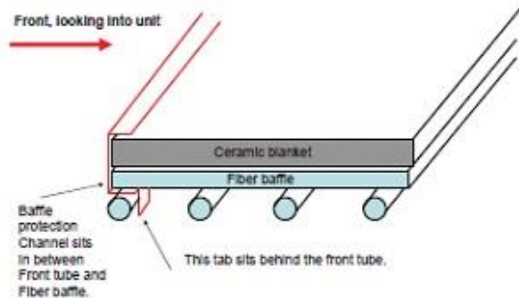

ITEM	DESCRIPTION	COMMENTS	PART NUMBER
19	Door Assembly	Black	DR-31/43BK-FH
		Nickel	DR-31/43NL-FH
19.1	Hinge Pins, 1/2"	Qty: 2 Gold	832-0250
		Qty: 2 Nickel	430-5320
19.2	Rope, Door, 3/4" x 84" - Field cut to Size	7 Ft Length	832-1680
19.3	Door Glass Assembly - 15-1/2" W x 13-3/8" H		7000-012
	Gasket, Glass Tape - Field cut to Size	5 Ft Length	832-0460
19.4	Glass Frame Set	Qty: 4 Pc	832-0350
19.5	Door Handle Assembly	Spring	832-0540
		Fiber	SRV7033-071
	Spring Handle, 1/2"	Gold	832-0620
		Nickel	250-8330
	Cam Latch		430-1141
	Key, Cam Latch		430-1151
	Nut, Locking Door Handle	Pkg of 24	226-0100/24
	Trim Ring, For Door (Trim door assembly only)	No longer available	430-2682
		No longer available	430-5340
	Component Pack (Spring Handles (1) 1/2" & (2) 1/4", (2) Gold Hinge Pins, Quadra-Fire Logo	Black & Gold Doors	436-5350
		Nickel Door	436-5360

Baffle Protection Channel

Side view