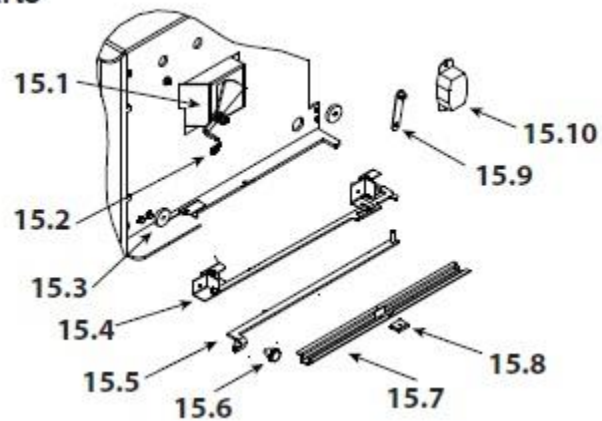

Quadra-Fire 4300 Step Top

ITEM	DESCRIPTION	COMMENTS	PART NUMBER
1	Air Supply Back		SRV7033-134
2	Air Channel, Convection w/Bracket - Retain original serial # label		SRV7033-144
3	Panel Assembly, Side, Left		7037-011
4	ARS Access Cover		SRV7038-196
	Handle, Access Cover		SRV7038-197
5	Tube Support Rack		7033-148
6	Brick Retainer		7033-149
7	Ceramic Fiber Blanket, 1/2 " Thick		832-3390
8	Baffle Board - 9-1/2" W x 15-3/4" H	Qty: 2	SRV7037-112
9	Rear Channel Assembly		7033-002
10	Label, Burn Rate		7033-160
11	Panel Assembly, Side, Right		7037-010
12	Label, Start-Up, Acc		7033-166
13	Tube Channel Top - Access Cover		SRV7033-237
14	Tube, Channel Assembly	Manifold Tubes	SRV7033-023

**#15 Burn Rate Controls & Associated Parts**

15.1	Burn Rate Control Assembly		7037-004
15.2	Spring Handle, 1/4"	Gold	832-0630
		Nickel	250-8340
15.3	Door Gasket - Front & Rear Air Timer Doors		7033-282
15.4	Timer Air Control Assembly		SRV7037-018
	Rear Air Door Assembly		7037-013
15.5	Rear Air Control Arm Assembly		7037-005
15.6	Knob - Start-Up Control Knob		7000-343
15.7	Air Control Rod Guide		7033-210
15.8	Latch, Magnet - For Air Control		229-0631
15.9	Timer Arm Assembly		7033-034
15.10	Timer (Only) Replacement Assembly		SRV480-1940

### #17 Door Assembly Ash Pan Removal System

ITEM	DESCRIPTION	COMMENTS	PART NUMBER
16	Brick Assembly, Complete Set	Pkg of 20	SRV7037-012
16.1	Brick, 9 x 4.5 x 1.25"	Qty. 10 Reg.	
16.2	Brick, 6 x 4.5"	Qty. 4 Reg.	
16.3	Brick, 9 x 4.5" with angle	Qty. 1 Reg.	
16.4	Brick, 4.5 x 4.5 x 4.25"	Qty. 2 Reg.	
16.5	Brick, 9 x 3" with angle	Qty. 1 Reg.	
16.6	Brick, small	Qty. 2 Reg.	
	Brick, Uncut	Pkg of 1	832-0550
		Pkg of 6	832-3040
<b>#17 Ash Pan removal System</b>			
17.1	Door Assembly (ARS - Ash Pan Removal System)		SRV7033-015
17.2	Gasket		SRV7033-296
17.3	Latch, Handle Assembly		SRV7033-047
17.4	Magnet Round		7000-552