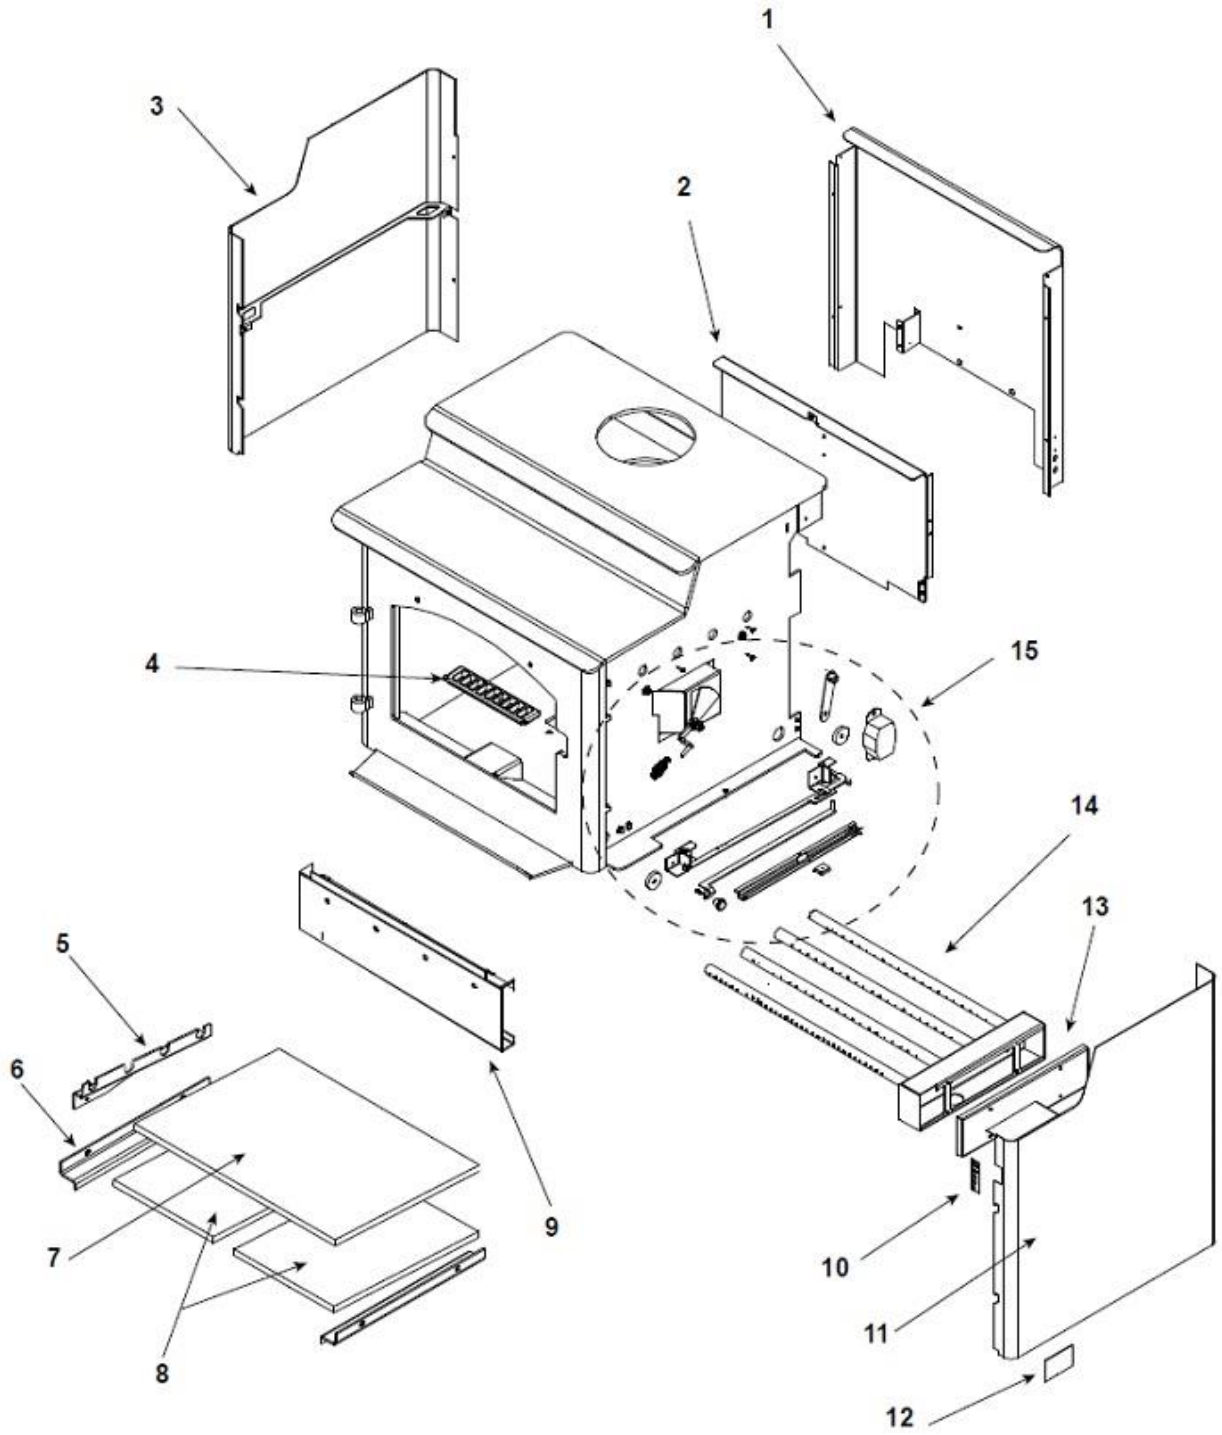

Quadra-Fire 4300 Step Top

ITEM	DESCRIPTION	COMMENTS	PART NUMBER
1	Air Supply Back		SRV7033-134
2	Air Channel, Convection w/Bracket - Retain original serial # label		SRV7033-144
3	Panel Assembly, Side, Left		7037-011
4	ARS Access Cover		SRV7038-196
	Handle, Access Cover		SRV7038-197
5	Tube Support Rack		7033-148
6	Brick Retainer		7033-149
7	Ceramic Fiber Blanket, 1/2 " Thick		832-3390
8	Baffle Board - 9-1/2" W x 15-3/4" H	Qty: 2	SRV7037-112
9	Rear Channel Assembly		7033-002
10	Label, Burn Rate		7033-160
11	Panel Assembly, Side, Right		7037-010
12	Label, Start-Up, Acc		7033-166
13	Tube Channel Top - Access Cover		SRV7033-237
14	Tube, Channel Assembly	Manifold Tubes	SRV7033-023

**#15 Burn Rate Controls & Associated Parts**

15.1	Burn Rate Control Assembly		7037-004
15.2	Spring Handle, 1/4"	Gold	832-0630
		Nickel	250-8340
15.3	Door Gasket - Front & Rear Air Timer Doors		7033-282
15.4	Timer Air Control Assembly		SRV7037-018
	Rear Air Door Assembly		7037-013
15.5	Rear Air Control Arm Assembly		7037-005
15.6	Knob - Start-Up Control Knob		7000-343
15.7	Air Control Rod Guide		7033-210
15.8	Latch, Magnet - For Air Control		229-0631
15.9	Timer Arm Assembly		7033-034
15.10	Timer (Only) Replacement Assembly		SRV480-1940

### #17 Door Assembly Ash Pan Removal System

ITEM	DESCRIPTION	COMMENTS	PART NUMBER
16	Brick Assembly, Complete Set	Pkg of 20	SRV7037-012
16.1	Brick, 9 x 4.5 x 1.25"	Qty. 10 Reg.	
16.2	Brick, 6 x 4.5"	Qty. 4 Reg.	
16.3	Brick, 9 x 4.5" with angle	Qty. 1 Reg.	
16.4	Brick, 4.5 x 4.5 x 4.25"	Qty. 2 Reg.	
16.5	Brick, 9 x 3" with angle	Qty. 1 Reg.	
16.6	Brick, small	Qty. 2 Reg.	
	Brick, Uncut	Pkg of 1	832-0550
		Pkg of 6	832-3040
<b>#17 Ash Pan removal System</b>			
17.1	Door Assembly (ARS - Ash Pan Removal System)		SRV7033-015
17.2	Gasket		SRV7033-296
17.3	Latch, Handle Assembly		SRV7033-047
17.4	Magnet Round		7000-552