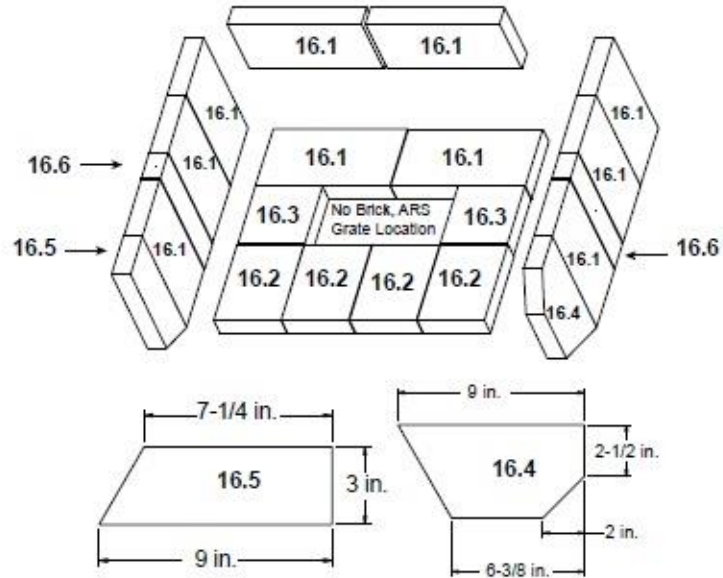

#16 Brick Assembly Set

#17 Door Assembly Ash Pan Removal System