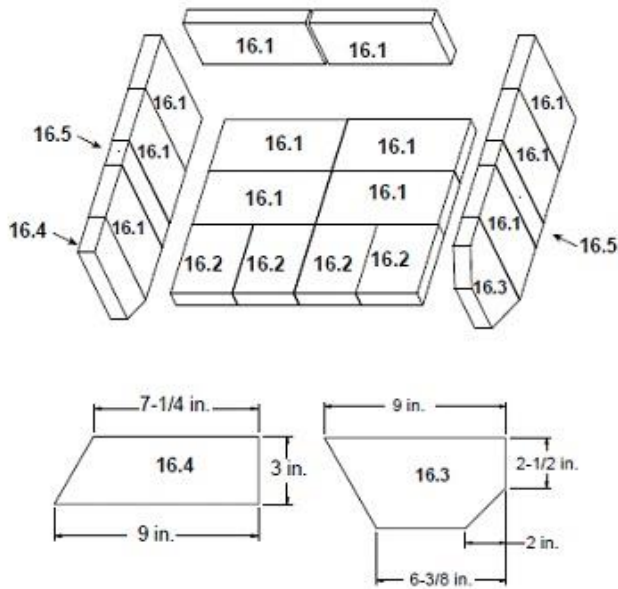

Quadra-Fire 4300 Millennium

ITEM	DESCRIPTION	COMMENTS	PART NUMBER
1	Air Channel, Convection w/Bracket - Retain original serial # label		SRV7033-144
2	Air Supply Back		SRV7033-134
3	Flue Collar		SRV7000-302
4	Panel Assembly, Side, Left		7037-007
5	Rear Air Channel Assembly		7033-002
6	Ceramic Fiber Blanket, 1/2 " Thick	15 1/2" x 19 1/2"	832-3390
7	Tube Support Rack		7033-148
8	Baffle Fiber Board - 9-1/2" W x 15-3/4" H	Qty: 2	SRV7037-112
9	Brick Retainer		7033-149
10	Tube, Channel Assembly	Manifold Tubes	SRV7033-023
11	Label, Burn Rate Air Control		7033-160
12	Label, Start-Up Air Control, Acc		7033-166
13	Panel Assembly, Right Side		7037-006
14	Tube Channel Access Cover (Top)		SRV7033-237

#15 Burn Rate Control & Associated Parts

15.1	Burn Rate Control Assembly		7037-004
15.2	Spring Handle, 1/4", Gold	Pre SN 0070030424	832-0630
	Spring Handle, 1/4", Nickel		250-8340
	Spring Handle, 1/4", Black	Post SN 0070030424	SRV7000-614
15.3	Door Gasket - Front & Rear Air Timer Doors		7033-282
15.4	Timer Air Control Assembly		SRV7037-018
	Rear Air Door Assembly		7037-013
15.5	Rear Air Control Arm Assembly		7037-005
15.6	Knob - Start-Up Control Knob		7000-343
15.7	Air Control Rod Guide		7033-210
15.8	Latch, Magnet - For Air Control		229-0631
15.9	Timer Arm Assembly		7033-034
15.10	Timer (Only) Replacement Assembly		SRV480-1940

#16 Brick Set Assembly

#17 Pedestal Assembly

ITEM	DESCRIPTION	COMMENTS	PART NUMBER
16	Brick Assembly, Complete Set	Pkg of 20	SRV7037-003
16.1	Brick, 9 x 4.5 x 1.25"	Qty. 12 Reg.	
16.2	Brick, 6 x 4.5"	Qty. 4 Reg.	
16.3	Brick, 9 x 4.5" with angle	Qty. 1 Reg.	
16.4	Brick, 9 x 3" with angle	Qty. 1 Reg.	
16.5	Brick, small	Qty. 2 Reg.	
	Brick, Uncut	Pkg of 1	832-0550
		Pkg of 6	832-3040
#17 Pedestal Assembly			
17.1	Pedestal Riser		7033-207
17.2	Pedestal Base		7033-163
17.3	Strip, Oak Trim	Qty: 2 Req.	832-0560