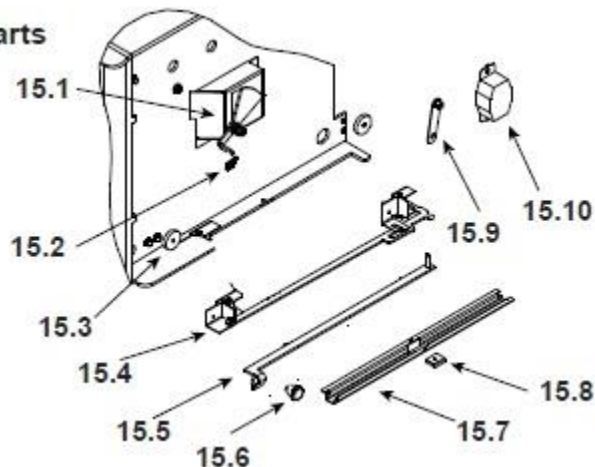

Quadra-Fire 4300 Millennium

ITEM	DESCRIPTION	COMMENTS	PART NUMBER
1	Air Channel, Convection w/Bracket - Retain original serial # label		SRV7033-144
2	Air Supply Back		SRV7033-134
3	Flue Collar		SRV7000-302
4	Panel Assembly, Side, Left		7037-007
5	Rear Air Channel Assembly		7033-002
6	Ceramic Fiber Blanket, 1/2 " Thick	15 1/2" x 19 1/2"	832-3390
7	Tube Support Rack		7033-148
8	Baffle Fiber Board - 9-1/2" W x 15-3/4" H	Qty: 2	SRV7037-112
9	Brick Retainer		7033-149
10	Tube, Channel Assembly	Manifold Tubes	SRV7033-023
11	Label, Burn Rate Air Control		7033-160
12	Label, Start-Up Air Control, Acc		7033-166
13	Panel Assembly, Right Side		7037-006
14	Tube Channel Access Cover (Top)		SRV7033-237

#15 Burn Rate Control & Associated Parts

15.1	Burn Rate Control Assembly		7037-004
15.2	Spring Handle, 1/4", Gold	Pre SN 0070030424	832-0630
	Spring Handle, 1/4", Nickel		250-8340
	Spring Handle, 1/4", Black	Post SN 0070030424	SRV7000-614
15.3	Door Gasket - Front & Rear Air Timer Doors		7033-282
15.4	Timer Air Control Assembly		SRV7037-018
	Rear Air Door Assembly		7037-013
15.5	Rear Air Control Arm Assembly		7037-005
15.6	Knob - Start-Up Control Knob		7000-343
15.7	Air Control Rod Guide		7033-210
15.8	Latch, Magnet - For Air Control		229-0631
15.9	Timer Arm Assembly		7033-034
15.10	Timer (Only) Replacement Assembly		SRV480-1940

#16 Brick Set Assembly

#17 Pedestal Assembly

ITEM	DESCRIPTION	COMMENTS	PART NUMBER
16	Brick Assembly, Complete Set	Pkg of 20	SRV7037-003
16.1	Brick, 9 x 4.5 x 1.25"	Qty. 12 Reg.	
16.2	Brick, 6 x 4.5"	Qty. 4 Reg.	
16.3	Brick, 9 x 4.5" with angle	Qty. 1 Reg.	
16.4	Brick, 9 x 3" with angle	Qty. 1 Reg.	
16.5	Brick, small	Qty. 2 Reg.	
	Brick, Uncut	Pkg of 1	832-0550
		Pkg of 6	832-3040
#17 Pedestal Assembly			
17.1	Pedestal Riser		7033-207
17.2	Pedestal Base		7033-163
17.3	Strip, Oak Trim	Qty: 2 Req.	832-0560