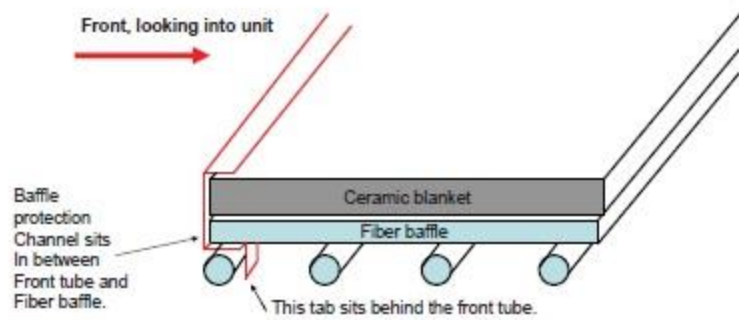

#19 Baffle Protection Channel

Side view

ITEM	DESCRIPTION	COMMENTS	PART NUMBER
19	Baffle Protection Channel		SRV7033-298
	Blower Assembly		BK-ACC
	Blower Control Box W/Switch		SRV7000-194
	Component Pack		7033-051
	Snap Disc Bracket Assembly		7033-036
	Snap Disc, # 1, Convection Blower		SRV230-0470
	Wire Harness (Blower)		7033-262
	Component Pack	Black & Gold	7037-014
		Nickel	7037-015
	Blower, Convection - Replacement Blower		812-4900
	Gasket, Manifold	Pkg of 4	7038-168/4
	Logo, Quadra-Fire	Gold	200-3180
		Nickel	200-3240
	Paint Touch-Up	Black	812-0910
	Outside Air Kit, Floor & Rear		OAK-ACC
	Outside Air Collar Assembly		7033-039
	Outside Air Shield		33271
FASTENERS			
	Avk Rivnut Repair Kit - 1/4-20 & 3/8-16 Rivnut Tools		RIVNUT-REPAIR
	Bolt, Hex Head, 1/4-20 X 1	Pkg of 10	25221A/10
	Button Head 1/4-20 X .5	Pkg of 20	32328/20
	Nut, Keps Lock, 10-32	Pkg of 40	226-0050/40
	Nut, Keps Lock, 8-32	Pkg of 40	226-0060/40
	Nut, Ser Flange Small 1/4-20	Pkg of 24	226-0130/24
	Plug, Trimount, .250"	Pkg of 24	229-0880/24
	Screw, Sheet Metal #8 X 1/2 S-Grip	Pkg of 40	12460/40
	Screw, Flat Head Philips 8-32 x 1/2	Pkg of 10	832-0860
	Washer, Sae, 3/8	Pkg of 3 ea.	832-0990
	Washer, 1/4 Sae	Pkg of 24	28758/24