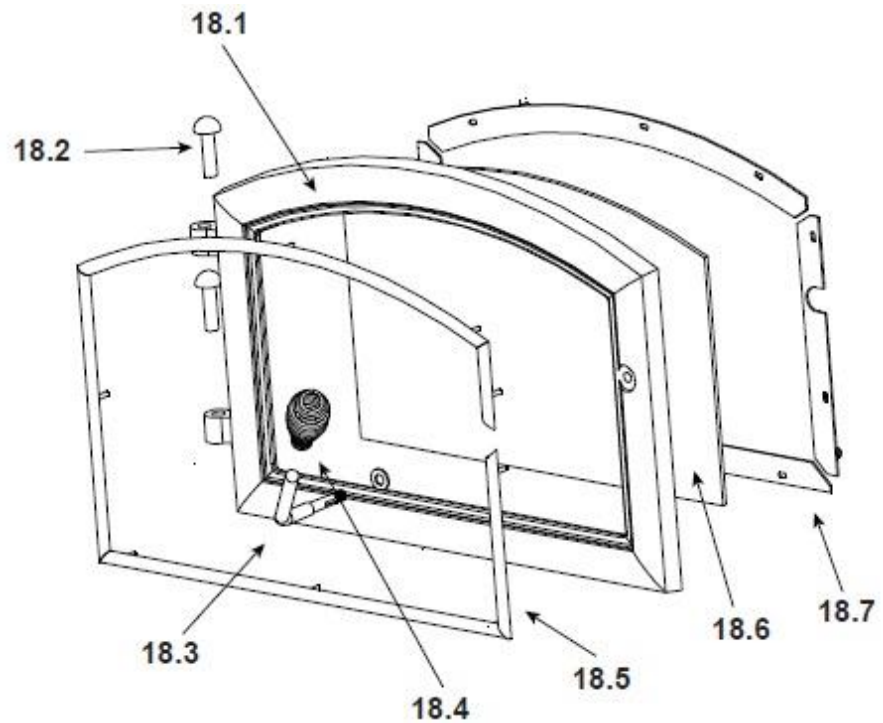

#16 Brick Set Assembly

#17 Pedestal Assembly

ITEM	DESCRIPTION	COMMENTS	PART NUMBER
16	Brick Assembly, Complete Set	Pkg of 20	SRV7037-003
16.1	Brick, 9 x 4.5 x 1.25"	Qty. 12 Reg.	
16.2	Brick, 6 x 4.5"	Qty. 4 Reg.	
16.3	Brick, 9 x 4.5" with angle	Qty. 1 Reg.	
16.4	Brick, 9 x 3" with angle	Qty. 1 Reg.	
16.5	Brick, small	Qty. 2 Reg.	
	Brick, Uncut	Pkg of 1	832-0550
		Pkg of 6	832-3040
#17 Pedestal Assembly			
17.1	Pedestal Riser		7033-207
17.2	Pedestal Base		7033-163
17.3	Strip, Oak Trim	Qty: 2 Req.	832-0560

#18 Door Assembly

ITEM	DESCRIPTION	COMMENTS	PART NUMBER
18	Door Assembly	Black	DR-31/43BK-FH
		No longer available	832-1912
		Nickel Trim	DR-31/43NL-FH
18.2	Hinge Pins, 1/2", Gold		832-0250
	Hinge Pins, 1/2", Nickel		430-5320
	Hinge Pins, 1/2", Black		7000-606/2
18.3	Door Handle Assembly		832-0540
	Cam Latch		430-1141
	Key, Cam Latch		430-1151
	Nut, Locking Door Handle	Pkg of 24	226-0100/24
18.4	Spring Handle, Door 1/2"	Gold	832-0620
		Nickel	250-8330
		Black	SRV7000-613
18.5	Trim Ring, For Door (Trim door assembly only)	No longer available	430-2682
		No longer available	430-5340
18.6	Door Glass Assembly - 15-1/2" W x 13-3/8" H		7000-012
18.7	Glass Frame Set	Qty: 4 Pc	832-0350
	Gasket, Glass Tape - Field cut to Size	Qty. 5 Ft. Req.	832-0460
	Rope, Door, 3/4" x 84" - Field cut to Size	Qty. 7 Ft. Req.	832-1680
	Component Pack (Spring Handles (1) 1/2" & (2) 1/4", (2) Gold Hinge Pins, Quadra-Fire Logo	Black & Gold Doors	436-5350
		Nickel doors	436-5360
	Upgrade, Door, Nickel - Nickel Handles, Hinge Pins & Logo		UK-DRNL