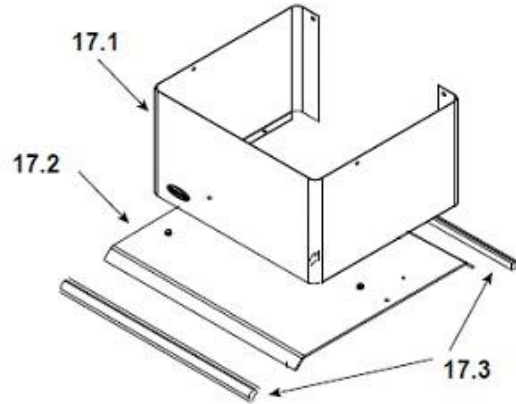

Quadra-Fire 4300 Millennium

ITEM	DESCRIPTION	COMMENTS	PART NUMBER
1	Air Channel, Convection w/Bracket - Retain original serial # label		SRV7033-144
2	Air Supply Back		SRV7033-134
3	Flue Collar		SRV7000-302
4	Panel Assembly, Side, Left		7037-007
5	Rear Air Channel Assembly		7033-002
6	Ceramic Fiber Blanket, 1/2 " Thick	15 1/2" x 19 1/2"	832-3390
7	Tube Support Rack		7033-148
8	Baffle Fiber Board - 9-1/2" W x 15-3/4" H	Qty: 2	SRV7037-112
9	Brick Retainer		7033-149
10	Tube, Channel Assembly	Manifold Tubes	SRV7033-023
11	Label, Burn Rate Air Control		7033-160
12	Label, Start-Up Air Control, Acc		7033-166
13	Panel Assembly, Right Side		7037-006
14	Tube Channel Access Cover (Top)		SRV7033-237

#15 Burn Rate Control & Associated Parts

15.1	Burn Rate Control Assembly		7037-004
15.2	Spring Handle, 1/4", Gold	Pre SN 0070030424	832-0630
	Spring Handle, 1/4", Nickel		250-8340
	Spring Handle, 1/4", Black	Post SN 0070030424	SRV7000-614
15.3	Door Gasket - Front & Rear Air Timer Doors		7033-282
15.4	Timer Air Control Assembly		SRV7037-018
	Rear Air Door Assembly		7037-013
15.5	Rear Air Control Arm Assembly		7037-005
15.6	Knob - Start-Up Control Knob		7000-343
15.7	Air Control Rod Guide		7033-210
15.8	Latch, Magnet - For Air Control		229-0631
15.9	Timer Arm Assembly		7033-034
15.10	Timer (Only) Replacement Assembly		SRV480-1940

#16 Brick Set Assembly

#17 Pedestal Assembly

ITEM	DESCRIPTION	COMMENTS	PART NUMBER
16	Brick Assembly, Complete Set	Pkg of 20	SRV7037-003
16.1	Brick, 9 x 4.5 x 1.25"	Qty. 12 Reg.	
16.2	Brick, 6 x 4.5"	Qty. 4 Reg.	
16.3	Brick, 9 x 4.5" with angle	Qty. 1 Reg.	
16.4	Brick, 9 x 3" with angle	Qty. 1 Reg.	
16.5	Brick, small	Qty. 2 Reg.	
	Brick, Uncut	Pkg of 1	832-0550
		Pkg of 6	832-3040
#17 Pedestal Assembly			
17.1	Pedestal Riser		7033-207
17.2	Pedestal Base		7033-163
17.3	Strip, Oak Trim	Qty: 2 Req.	832-0560