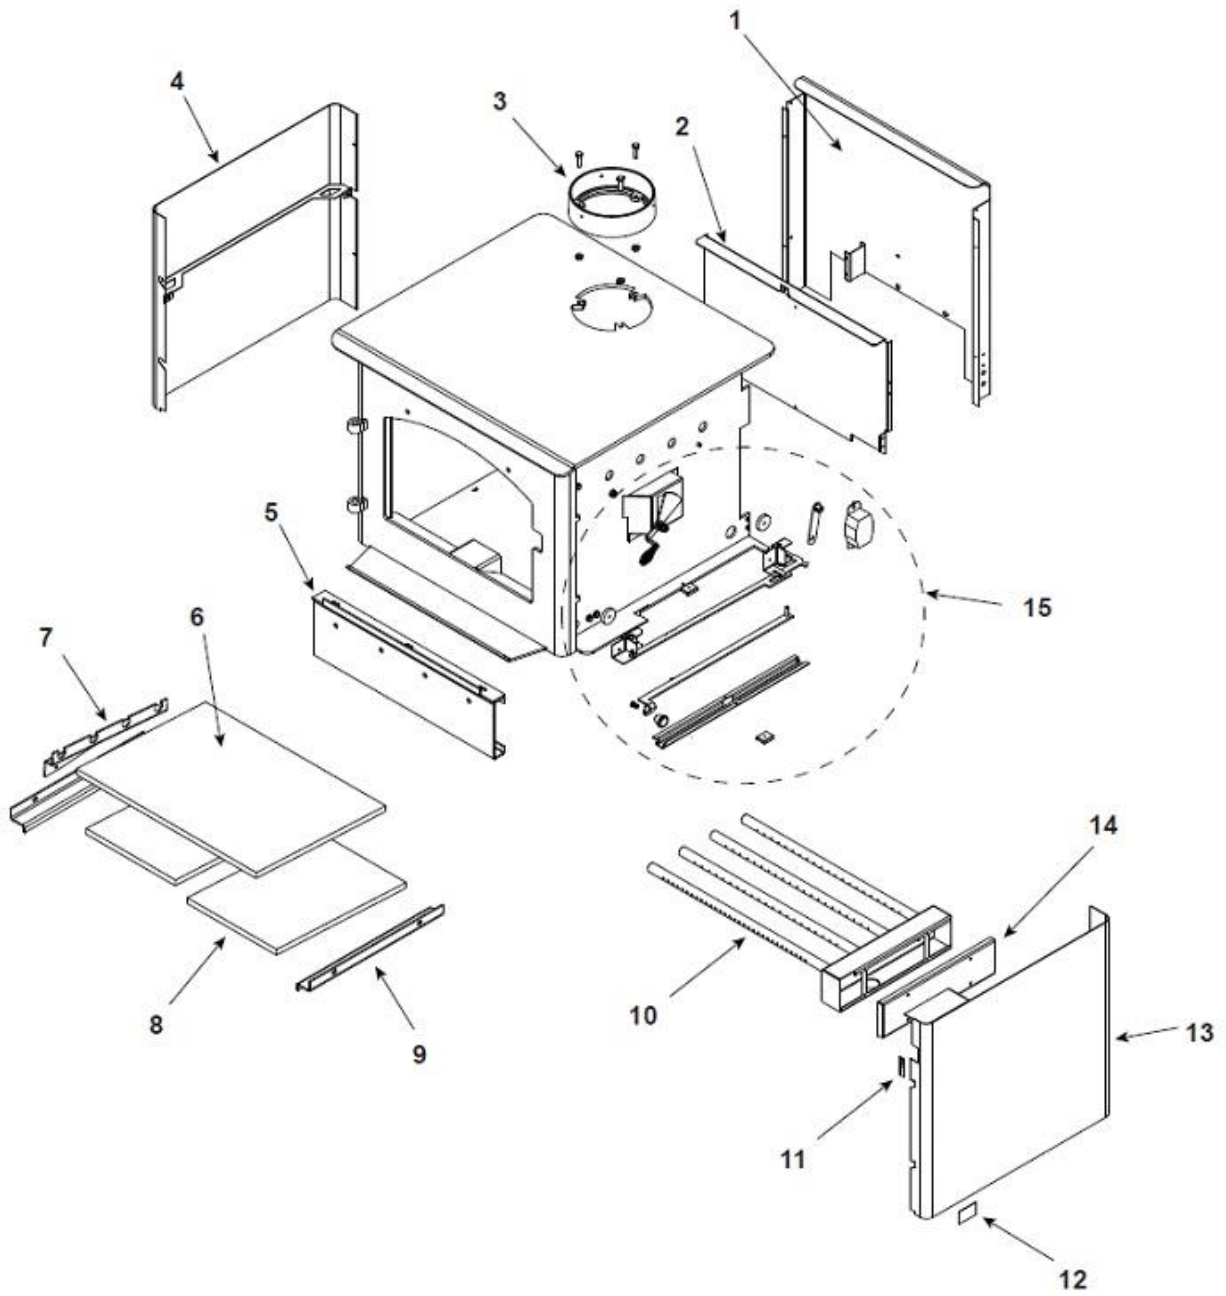

Quadra-Fire 4300 Millennium

ITEM	DESCRIPTION	COMMENTS	PART NUMBER
1	Air Channel, Convection w/Bracket - Retain original serial # label		SRV7033-144
2	Air Supply Back		SRV7033-134
3	Flue Collar		SRV7000-302
4	Panel Assembly, Side, Left		7037-007
5	Rear Air Channel Assembly		7033-002
6	Ceramic Fiber Blanket, 1/2 " Thick	15 1/2" x 19 1/2"	832-3390
7	Tube Support Rack		7033-148
8	Baffle Fiber Board - 9-1/2" W x 15-3/4" H	Qty: 2	SRV7037-112
9	Brick Retainer		7033-149
10	Tube, Channel Assembly	Manifold Tubes	SRV7033-023
11	Label, Burn Rate Air Control		7033-160
12	Label, Start-Up Air Control, Acc		7033-166
13	Panel Assembly, Right Side		7037-006
14	Tube Channel Access Cover (Top)		SRV7033-237

#15 Burn Rate Control & Associated Parts

15.1	Burn Rate Control Assembly		7037-004
15.2	Spring Handle, 1/4", Gold	Pre SN 0070030424	832-0630
	Spring Handle, 1/4", Nickel		250-8340
	Spring Handle, 1/4", Black	Post SN 0070030424	SRV7000-614
15.3	Door Gasket - Front & Rear Air Timer Doors		7033-282
15.4	Timer Air Control Assembly		SRV7037-018
	Rear Air Door Assembly		7037-013
15.5	Rear Air Control Arm Assembly		7037-005
15.6	Knob - Start-Up Control Knob		7000-343
15.7	Air Control Rod Guide		7033-210
15.8	Latch, Magnet - For Air Control		229-0631
15.9	Timer Arm Assembly		7033-034
15.10	Timer (Only) Replacement Assembly		SRV480-1940

#16 Brick Set Assembly

#17 Pedestal Assembly

ITEM	DESCRIPTION	COMMENTS	PART NUMBER
16	Brick Assembly, Complete Set	Pkg of 20	SRV7037-003
16.1	Brick, 9 x 4.5 x 1.25"	Qty. 12 Reg.	
16.2	Brick, 6 x 4.5"	Qty. 4 Reg.	
16.3	Brick, 9 x 4.5" with angle	Qty. 1 Reg.	
16.4	Brick, 9 x 3" with angle	Qty. 1 Reg.	
16.5	Brick, small	Qty. 2 Reg.	
	Brick, Uncut	Pkg of 1	832-0550
		Pkg of 6	832-3040
#17 Pedestal Assembly			
17.1	Pedestal Riser		7033-207
17.2	Pedestal Base		7033-163
17.3	Strip, Oak Trim	Qty: 2 Req.	832-0560