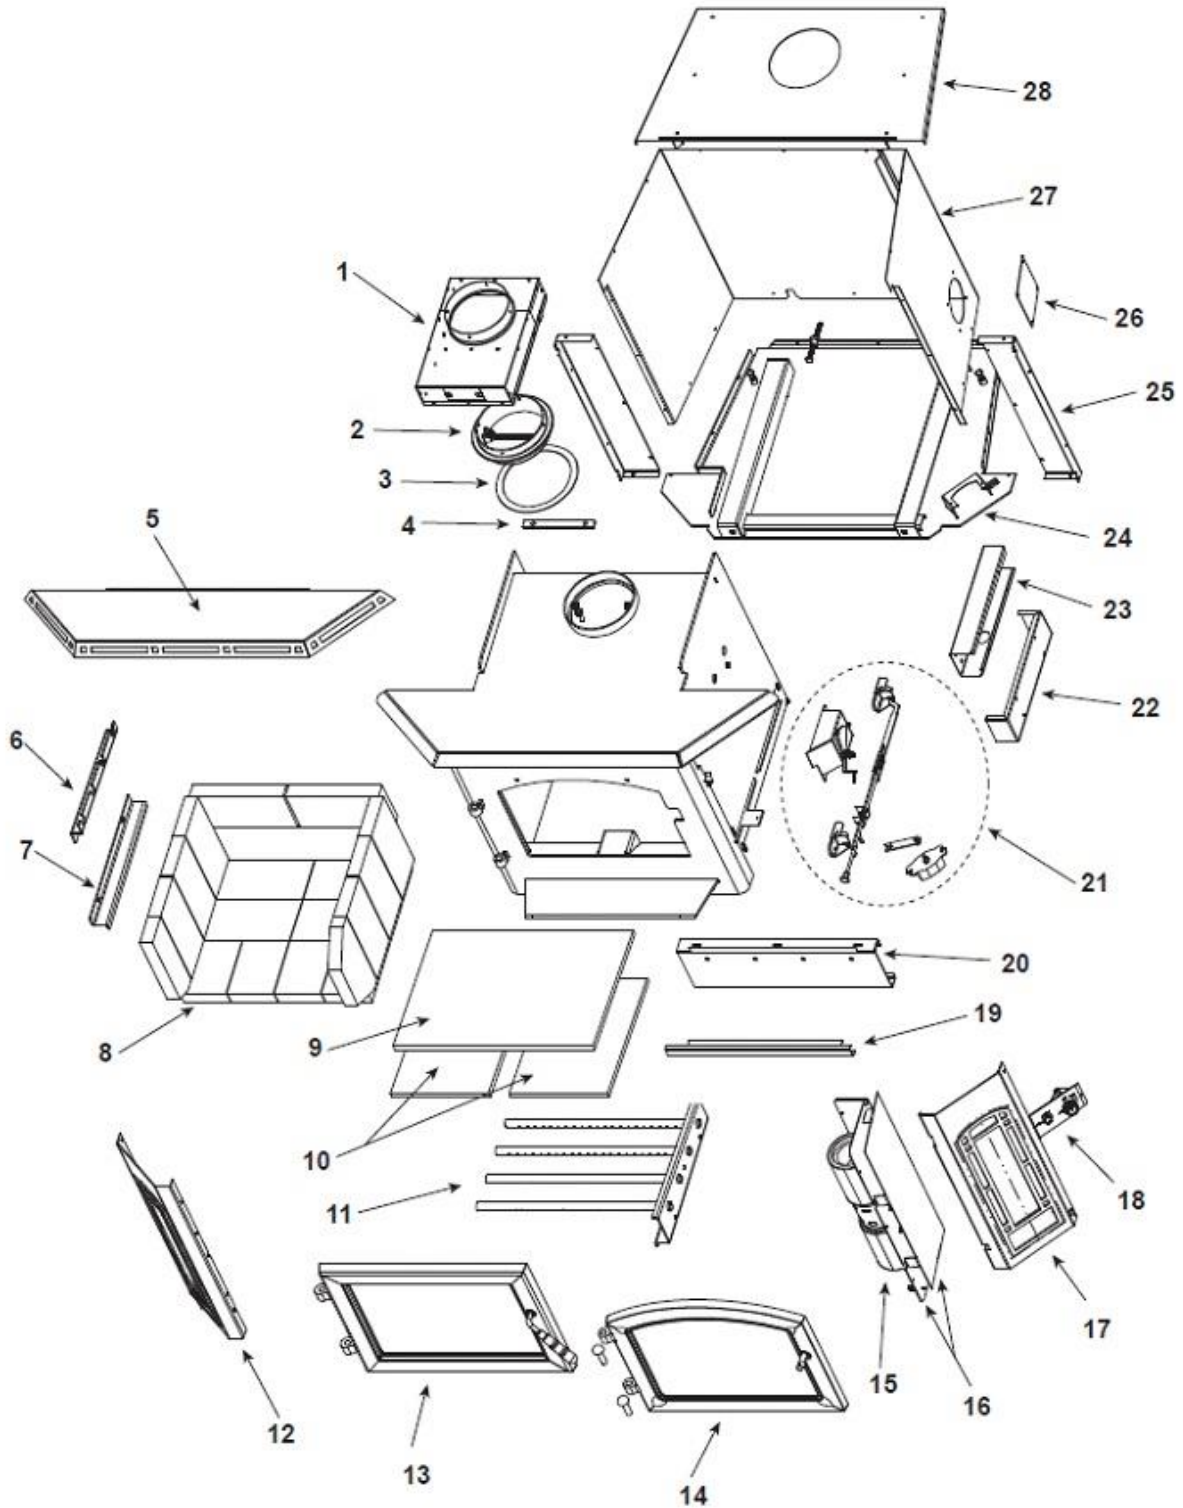

Quadra-Fire 3100i Fireplace Insert

ITEM	DESCRIPTION	COMMENTS	PART NUMBER
1	Offset Adapter		OFFSET-ADAPT
2	Flue Attach Ring		SRV7044-154
3	Gasket, Flue Collar		SRV7044-194
4	Chimney Ring Attach		SRV7044-181
5	Mantel Heat Deflector		MANTEL-DFLCTR
6	Tube Support Rack		SRV7044-187
7	Brick Retainer		7033-149

#8 Brick Assembly

8	Firebrick Complete Set	Pkg of 18	SRV7033-006
8.1	Brick 1 (9" x 4.5" x 1.25")	Qty. 12 Req.	
8.2	Brick 2 (6-4 1/2)	Qty. 4 Req.	
8.3	Brick 3, (9" x 4.25" x 1.25") Left Side with angle	Qty. 1 Req.	
8.4	Brick 4, (9" x 3' x 1.25") Right side with angle	Qty. 1 Req.	
	Brick, Uncut (9" x 4.5" x 1.25")	Pkg of 1	832-0550
	Brick, Uncut, (9" x 4.5" x 1.25")	Pkg of 6	832-3040
9	Ceramic Fiber Blanket, 1/2 " Thick		832-3390
10	Baffle Board	Pkg of 2	SRV7033-209
11	Tube Channel Assembly		SRV7044-019
12	Side Panel Assembly Left	Black	SRV7044-025
		Gold Trim	SRV7044-011
		Nickel Trim	SRV7044-023
	Logo, Quadra-Fire	Pkg of 10	7000-649/10
	Side Panel Left		SRV7044-139
	Trim Ring	Black Trim	SRV7044-166
		Gold Trim	SRV7044-164
		Nickel Trim	SRV7044-165

#13 Rectangular Door Assembly

ITEM	DESCRIPTION	COMMENTS	PART NUMBER
13	Door Assembly', Rectangular		DR-31RCT
13.1	Washer, Sae, 3/8	Pkg of 3	832-0990
13.2	Door Handle, (Rectangular Door)		SRV7044-188
13.3	Fiber Handle		SRV433-1380
13.4	Glass Assembly		SRV7044-027
13.5	Key, Cam Latch		430-1151
13.6	Cam Latch		430-1141
13.7	Nut, Locking Door Handle	Pkg of 24	226-0100/24
13.8	Glass Frame Set		SRV7044-191
	Component Pack (Includes Gold Spring Handles (1) 1/2" & (2) 1/4", (2) Gold Hinge Pins, Quadra-Fire Logo		436-5350
	Gasket, Glass Tape, 3/4"	5 Ft Length	832-0460
	Logo, Quadra-Fire	Pkg of 10	7000-649/10
	Rope, Door, 3/4" X 84"	7 Ft Length	832-1680