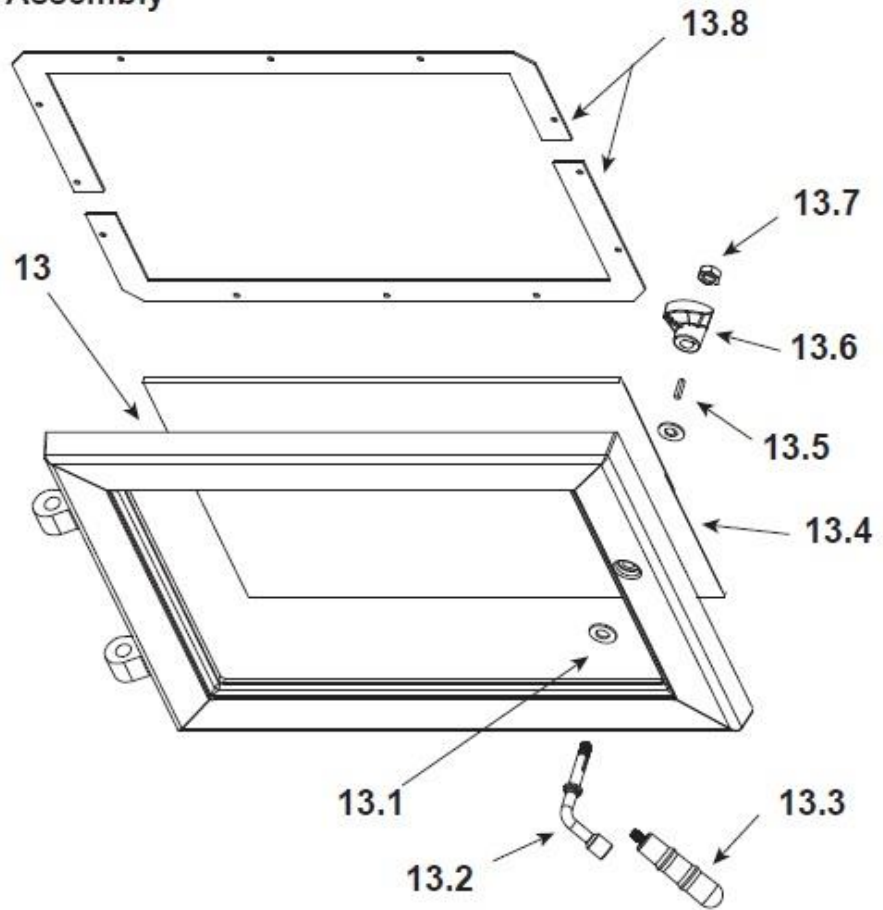

Quadra-Fire 3100i Fireplace Insert

ITEM	DESCRIPTION	COMMENTS	PART NUMBER
1	Offset Adapter		OFFSET-ADAPT
2	Flue Attach Ring		SRV7044-154
3	Gasket, Flue Collar		SRV7044-194
4	Chimney Ring Attach		SRV7044-181
5	Mantel Heat Deflector		MANTEL-DFLCTR
6	Tube Support Rack		SRV7044-187
7	Brick Retainer		7033-149

#8 Brick Assembly

8	Firebrick Complete Set	Pkg of 18	SRV7033-006
8.1	Brick 1 (9" x 4.5" x 1.25")	Qty. 12 Req.	
8.2	Brick 2 (6-4 1/2)	Qty. 4 Req.	
8.3	Brick 3, (9" x 4.25" x 1.25") Left Side with angle	Qty. 1 Req.	
8.4	Brick 4, (9" x 3' x 1.25") Right side with angle	Qty. 1 Req.	
	Brick, Uncut (9" x 4.5" x 1.25")	Pkg of 1	832-0550
	Brick, Uncut, (9" x 4.5" x 1.25")	Pkg of 6	832-3040
9	Ceramic Fiber Blanket, 1/2 " Thick		832-3390
10	Baffle Board	Pkg of 2	SRV7033-209
11	Tube Channel Assembly		SRV7044-019
12	Side Panel Assembly Left	Black	SRV7044-025
		Gold Trim	SRV7044-011
		Nickel Trim	SRV7044-023
	Logo, Quadra-Fire	Pkg of 10	7000-649/10
	Side Panel Left		SRV7044-139
	Trim Ring	Black Trim	SRV7044-166
		Gold Trim	SRV7044-164
		Nickel Trim	SRV7044-165

#13 Rectangular Door Assembly

ITEM	DESCRIPTION	COMMENTS	PART NUMBER
13	Door Assembly', Rectangular		DR-31RCT
13.1	Washer, Sae, 3/8	Pkg of 3	832-0990
13.2	Door Handle, (Rectangular Door)		SRV7044-188
13.3	Fiber Handle		SRV433-1380
13.4	Glass Assembly		SRV7044-027
13.5	Key, Cam Latch		430-1151
13.6	Cam Latch		430-1141
13.7	Nut, Locking Door Handle	Pkg of 24	226-0100/24
13.8	Glass Frame Set		SRV7044-191
	Component Pack (Includes Gold Spring Handles (1) 1/2" & (2) 1/4", (2) Gold Hinge Pins, Quadra-Fire Logo		436-5350
	Gasket, Glass Tape, 3/4"	5 Ft Length	832-0460
	Logo, Quadra-Fire	Pkg of 10	7000-649/10
	Rope, Door, 3/4" X 84"	7 Ft Length	832-1680