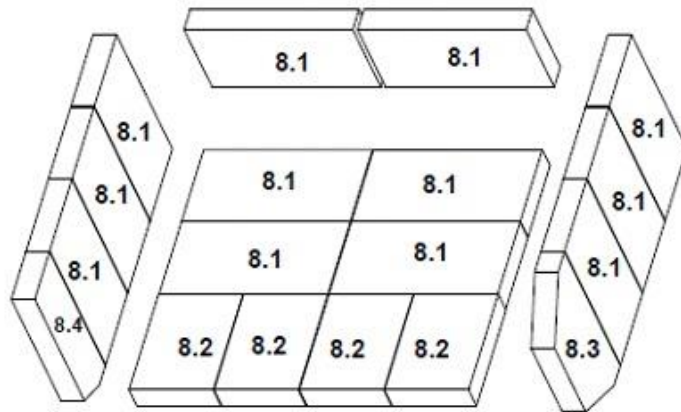

Quadra-Fire 3100i Fireplace Insert

ITEM	DESCRIPTION	COMMENTS	PART NUMBER
1	Offset Adapter		OFFSET-ADAPT
2	Flue Attach Ring		SRV7044-154
3	Gasket, Flue Collar		SRV7044-194
4	Chimney Ring Attach		SRV7044-181
5	Mantel Heat Deflector		MANTEL-DFLCTR
6	Tube Support Rack		SRV7044-187
7	Brick Retainer		7033-149

#8 Brick Assembly

8	Firebrick Complete Set	Pkg of 18	SRV7033-006
8.1	Brick 1 (9" x 4.5" x 1.25")	Qty. 12 Req.	
8.2	Brick 2 (6-4 1/2)	Qty. 4 Req.	
8.3	Brick 3, (9" x 4.25" x 1.25") Left Side with angle	Qty. 1 Req.	
8.4	Brick 4, (9" x 3' x 1.25") Right side with angle	Qty. 1 Req.	
	Brick, Uncut (9" x 4.5" x 1.25")	Pkg of 1	832-0550
	Brick, Uncut, (9" x 4.5" x 1.25")	Pkg of 6	832-3040
9	Ceramic Fiber Blanket, 1/2 " Thick		832-3390
10	Baffle Board	Pkg of 2	SRV7033-209
11	Tube Channel Assembly		SRV7044-019
12	Side Panel Assembly Left	Black	SRV7044-025
		Gold Trim	SRV7044-011
		Nickel Trim	SRV7044-023
	Logo, Quadra-Fire	Pkg of 10	7000-649/10
	Side Panel Left		SRV7044-139
	Trim Ring	Black Trim	SRV7044-166
		Gold Trim	SRV7044-164
		Nickel Trim	SRV7044-165