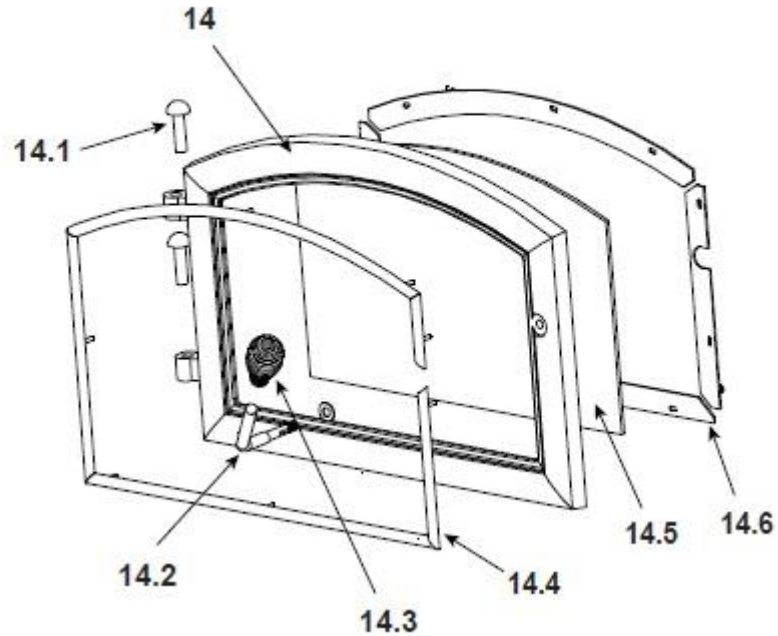

#14 Standard Door Assembly

ITEM	DESCRIPTION	COMMENTS	PART NUMBER
14	Door Assembly, Standard	Black	DR-31/43BK-FH
		No longer available	832-1912
		Nickel Trim	DR-31/43NL-FH
14.1	Hinge Pins, 1/2"	Gold (Pkg of 2)	832-0250
		Nickel (Qty 2 req)	430-5320
14.2	Door Handle Assembly		832-0540
	Key, Cam Latch		430-1151
	Cam Latch		430-1141
	Screw, Flat Head Philips 8-32 X 1/2	Pkg of 10	832-0860
	Nut, Locking Door Handle	Pkg of 24	226-0100/24
	Washer, Sae, 3/8	Pkg of 3	832-0990
14.3	Spring Handle, 1/2"	Gold	832-0620
		Nickel	250-8330
14.4	Trim, Ring, Door	No longer available	430-2682
		No longer available	430-5340
14.5	Door Glass Assembly - 15.5 W x 11.38 H		7000-012
14.6	Glass Frame Set		832-0350
	Gasket, Glass Tape, 3/4"	5 Ft Length	832-0460
	Rope, Door, 3/4" X 84"	7 Ft Length	832-1680
	Upgrade, Door, Nickel		UK-DRNL