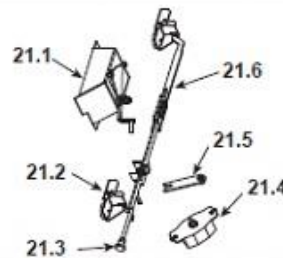

#21 Burn Rate Control & Associated Parts

21.1	Burn Rate Control Assembly		SRV7044-037
21.2	Timer Door Assembly		SRV7044-020
	Door Gasket, ACC Timer		7033-282
21.3	Knob	Pkg of 2	32284/2
21.4	Timer (Only) Replacement Assembly		SRV480-1940
21.5	Timer Control Arm Assembly		SRV7044-002
21.6	Rear Air Control Arm Assembly		SRV7044-003