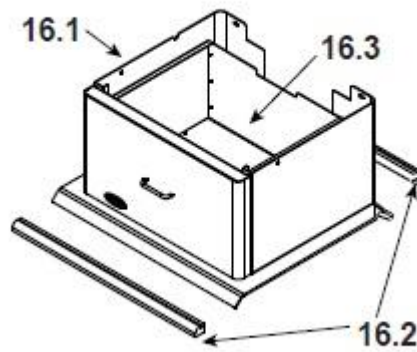

#16 Pedestal Assembly