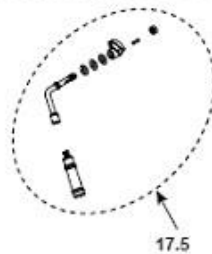

Fiber Handle Assembly

Spring Handle Assembly