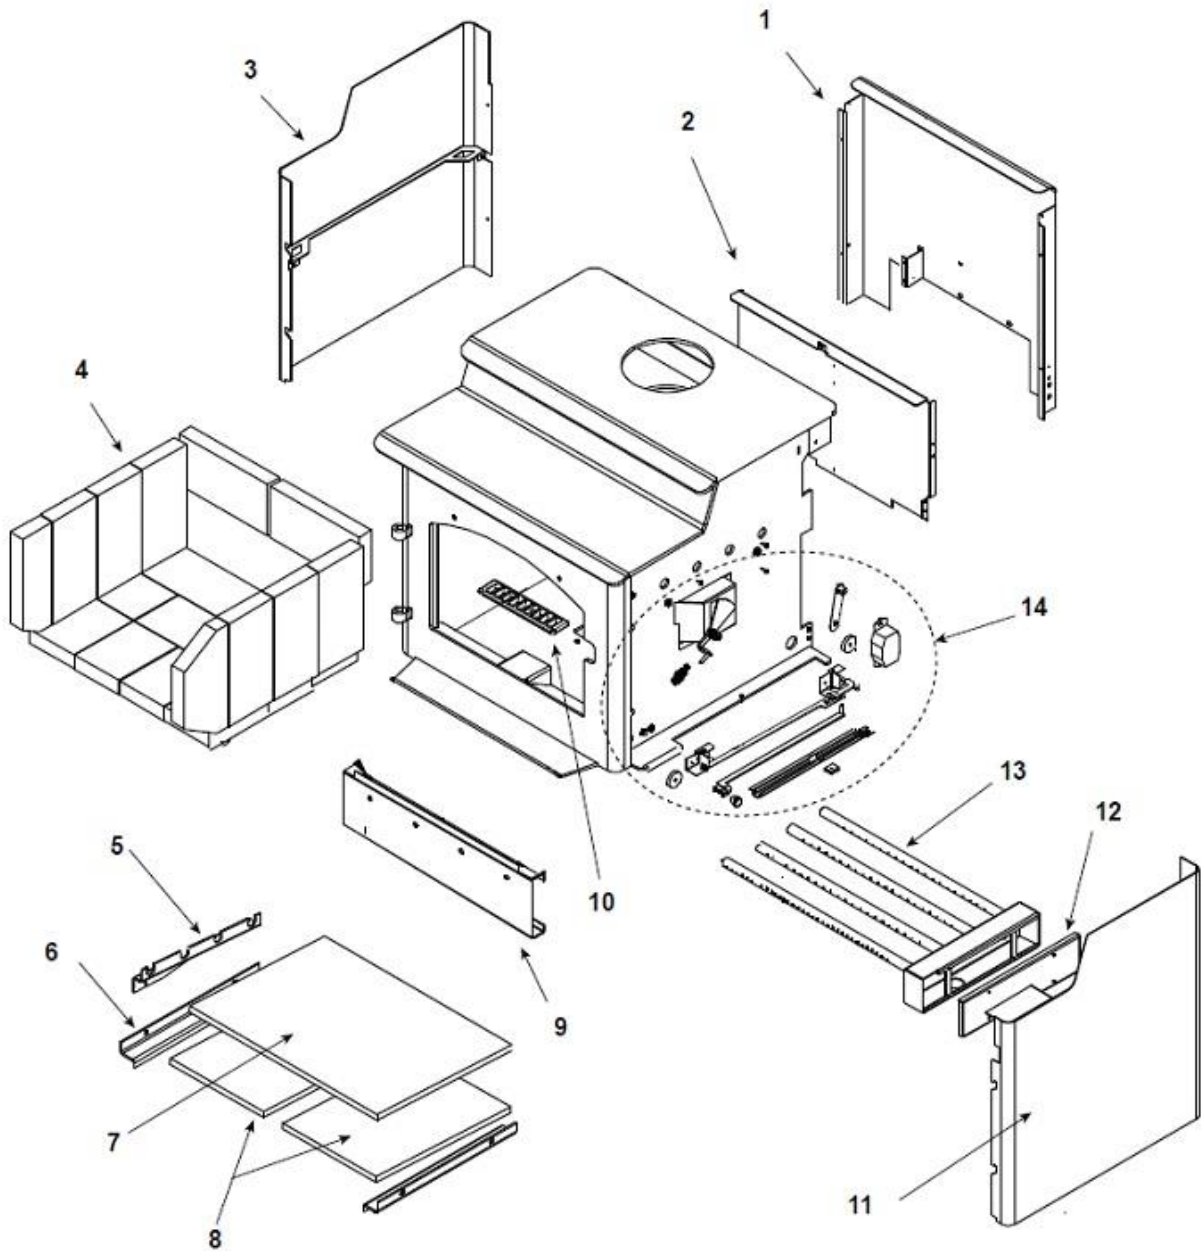

Quadra-Fire 3100 Step Top

ITEM	DESCRIPTION	COMMENTS	PART NUMBER
1	Air Channel, Convection w/Bracket (Retain Original SN Label)		SRV7033-144
2	Air Supply Back		SRV7033-134
3	Panel Assembly, Side, Left		7033-038

**#4 Brick Set Assembly**

4	Brick Assembly - Complete Set	Pkg of 18	SRV7033-032
4.1	Brick, 9 x 4-1/2 x 1-1/4"	Qty. 10 Req.	
4.2	Brick, 6 x 4-1/2 x 1-1/4"	Qty. 4 Req.	
4.3	Brick, 9 x 4-1/2 x 1-1/4" w/angles, see diagram	Qty. 1 Req.	
4.4	Brick, 4-1/2 x 4-1/2 x 1-1/4"	Qty. 2 Req.	
4.5	Brick, 9 x 3 x 1-1/4" w/angle, see diagram	Qty. 1 Req.	
	Brick, Uncut	Pkg of 1	832-0550
		Pkg of 6	832-3040
5	Tube Support Rack		7033-148
6	Brick Retainer		7033-149
7	Ceramic Fiber Blanket, 1/2" Thick (19" W x 13-3/4" H)		832-3390
8	Baffle Board - 9-1/2 in W x 13-3/4 in H	Pkg of 2	SRV7033-209
9	Rear Channel Assembly		7033-002
10	Access Cover		SRV7038-196
	Handle, Access Cover		SRV7038-197
11	Panel Assembly, Side, Right		7033-037
12	Tube Channel Top - Tube Channel Access Cover		SRV7033-237
13	Tube, Channel Assembly	Manifold Tubes	SRV7033-023

### #15 Leg Assembly