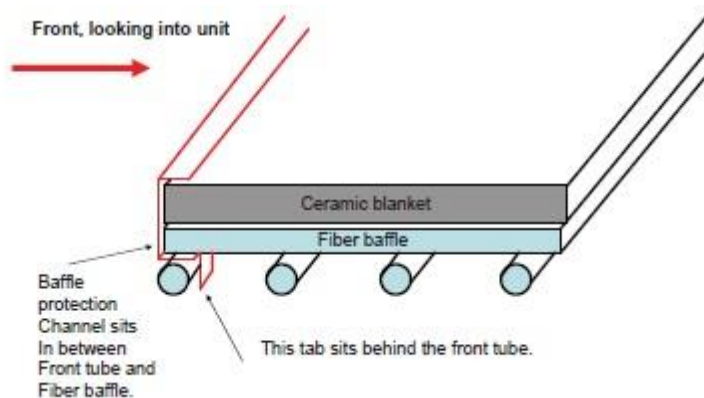

Woodman's Parts Plus
www.woodmanspartsplus.com

ITEM	DESCRIPTION	COMMENTS	PART NUMBER
17	Door Assembly	Black	DR-31/43BK-FH
		Nickel	DR-31/43NL-FH
17.1	Hinge Pins, 1/2"	Black (Pkg of 2)	7000-606/2
		Gold (Pkg of 2)	832-0250
		Nickel (Qty 2 req)	430-5320
17.2	Rope, Door, 3/4" X 84" - Field Cut to Size	7 Ft	832-1680
17.3	Door Glass Assembly - 15-1/2 in. W x 13-3/8 in H		7000-012
	Gasket, Glass Tape - Field Cut to Size	5 Ft	832-0460
17.4	Glass Frame Set	4 Pieces	832-0350
17.5	Door Handle Assembly	Spring	832-0540
		Fiber	SRV7033-071
	Spring Handle, Door 1/2"	Gold	832-0620
		Nickel	250-8330
	Cam Latch		430-1141
	Key, Cam Latch		430-1151
	Nut, Locking Door Handle	Pkg of 24	226-0100/24
	Screw, Flat Head Philips 8-32 X 1/2	Pkg of 10	832-0860
	Washer, Sae, 3/8	Pkg of 3	832-0990
	Trim, Ring, Door	No longer available	430-2682
		No longer available	430-5340
	Upgrade, Door, Nickel		UK-DRNL

Side view