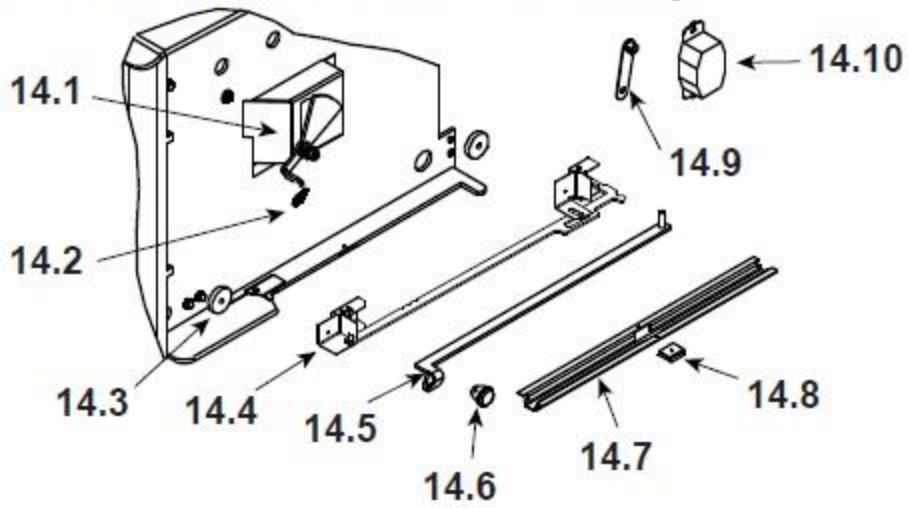

Quadra-Fire 3100 Step Top

ITEM	DESCRIPTION	COMMENTS	PART NUMBER
1	Air Channel, Convection w/Bracket (Retain Original SN Label)		SRV7033-144
2	Air Supply Back		SRV7033-134
3	Panel Assembly, Side, Left		7033-038

**#4 Brick Set Assembly**

4	Brick Assembly - Complete Set	Pkg of 18	SRV7033-032
4.1	Brick, 9 x 4-1/2 x 1-1/4"	Qty. 10 Req.	
4.2	Brick, 6 x 4-1/2 x 1-1/4"	Qty. 4 Req.	
4.3	Brick, 9 x 4-1/2 x 1-1/4" w/angles, see diagram	Qty. 1 Req.	
4.4	Brick, 4-1/2 x 4-1/2 x 1-1/4"	Qty. 2 Req.	
4.5	Brick, 9 x 3 x 1-1/4" w/angle, see diagram	Qty. 1 Req.	
	Brick, Uncut	Pkg of 1	832-0550
		Pkg of 6	832-3040
5	Tube Support Rack		7033-148
6	Brick Retainer		7033-149
7	Ceramic Fiber Blanket, 1/2" Thick (19" W x 13-3/4" H)		832-3390
8	Baffle Board - 9-1/2 in W x 13-3/4 in H	Pkg of 2	SRV7033-209
9	Rear Channel Assembly		7033-002
10	Access Cover		SRV7038-196
	Handle, Access Cover		SRV7038-197
11	Panel Assembly, Side, Right		7033-037
12	Tube Channel Top - Tube Channel Access Cover		SRV7033-237
13	Tube, Channel Assembly	Manifold Tubes	SRV7033-023

### #15 Leg Assembly