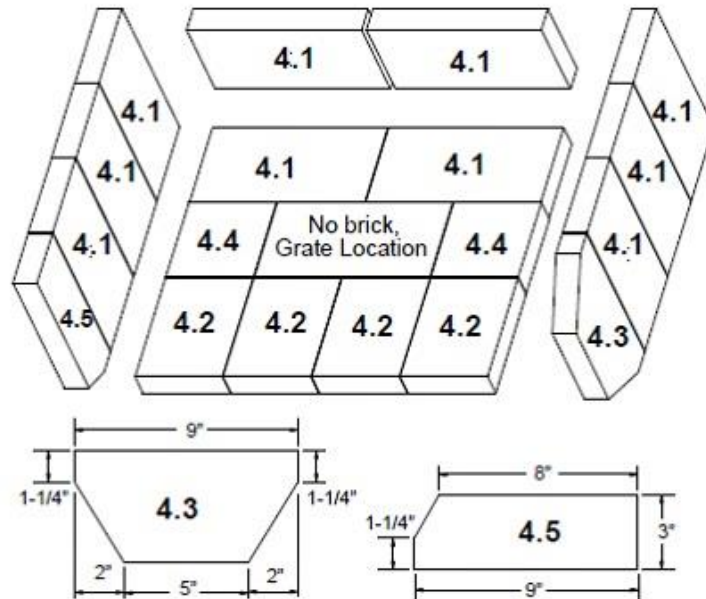

Quadra-Fire 3100 Step Top

ITEM	DESCRIPTION	COMMENTS	PART NUMBER
1	Air Channel, Convection w/Bracket (Retain Original SN Label)		SRV7033-144
2	Air Supply Back		SRV7033-134
3	Panel Assembly, Side, Left		7033-038

**#4 Brick Set Assembly**

4	Brick Assembly - Complete Set	Pkg of 18	SRV7033-032
4.1	Brick, 9 x 4-1/2 x 1-1/4"	Qty. 10 Req.	
4.2	Brick, 6 x 4-1/2 x 1-1/4"	Qty. 4 Req.	
4.3	Brick, 9 x 4-1/2 x 1-1/4" w/angles, see diagram	Qty. 1 Req.	
4.4	Brick, 4-1/2 x 4-1/2 x 1-1/4"	Qty. 2 Req.	
4.5	Brick, 9 x 3 x 1-1/4" w/angle, see diagram	Qty. 1 Req.	
	Brick, Uncut	Pkg of 1	832-0550
		Pkg of 6	832-3040
5	Tube Support Rack		7033-148
6	Brick Retainer		7033-149
7	Ceramic Fiber Blanket, 1/2" Thick (19" W x 13-3/4" H)		832-3390
8	Baffle Board - 9-1/2 in W x 13-3/4 in H	Pkg of 2	SRV7033-209
9	Rear Channel Assembly		7033-002
10	Access Cover		SRV7038-196
	Handle, Access Cover		SRV7038-197
11	Panel Assembly, Side, Right		7033-037
12	Tube Channel Top - Tube Channel Access Cover		SRV7033-237
13	Tube, Channel Assembly	Manifold Tubes	SRV7033-023