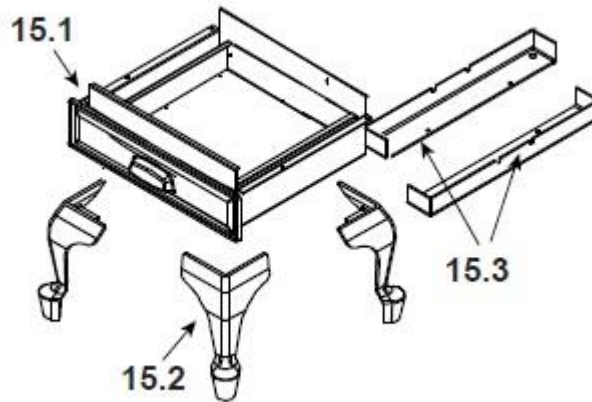

#15 Leg Assembly