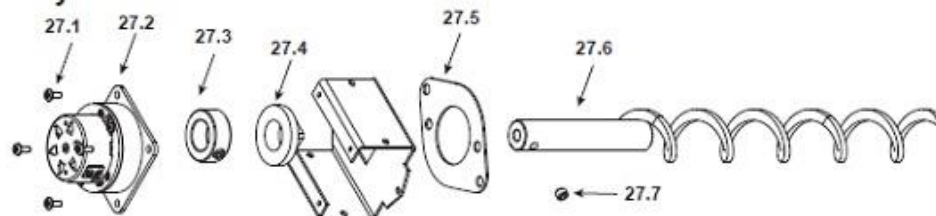

ITEM	DESCRIPTION	COMMENTS	PART NUMBER
18	Snap Disc, 110-20 # 1		SRV230-1220
19	Face Right		SRV7019-116
20	Access Panel Assembly		7019-025
21	Outer Skin Left / Right Side	Interchangeable	7019-100
22	Blower, Exhaust Combustion		812-4400
	Gasket, Exhaust Combustion Blower (between...)	...Motor & Housing	812-4710
		...Housing & Stove	240-0812
23	Exhaust Transition Assembly		414-5100
	Flue Adapter Flange Gasket		7036-180
	Latch, Draw		229-0230
24	Flue Collar Assembly		7019-031
25	Blower, Convection		812-4900
	Blower Magnet	Pkg of 10	7019-188/10
26	Outer Skin Back		SRV7019-101

#27 Feed Assembly

27	Feed Assembly		812-4760
27.1	Screw 8-32 x 3/8	Pkg of 40	225-0500/40
27.2	Feed Motor		812-4421
27.3	Collar, Set, 7/8		229-0520
27.4	Bearing, Feed System, Nylon		SRV7000-598
27.5	Gasket, Feed Motor		240-0731
27.6	Feed Spring Assembly (Only)		SRV7001-046
27.7	Screw, 5/16-18 x 1/4	Pkg of 25	225-0550/25
28	Wire Harness/Junction Box		7019-166
29	Control Board 3 Speed		SRV7000-704
	Wing Thumb Screw 8-32 X 1/2	Pkg of 24	7000-223/24
30	Snap Disc # 2		SRV7000-268
	Bracket, Snap Disc		7005-253
31	Vacuum Switch		SRV7000-531
32	Plate, Cover, Outer Can		480-1300
33	Outer Skin, Top		SRV7019-106