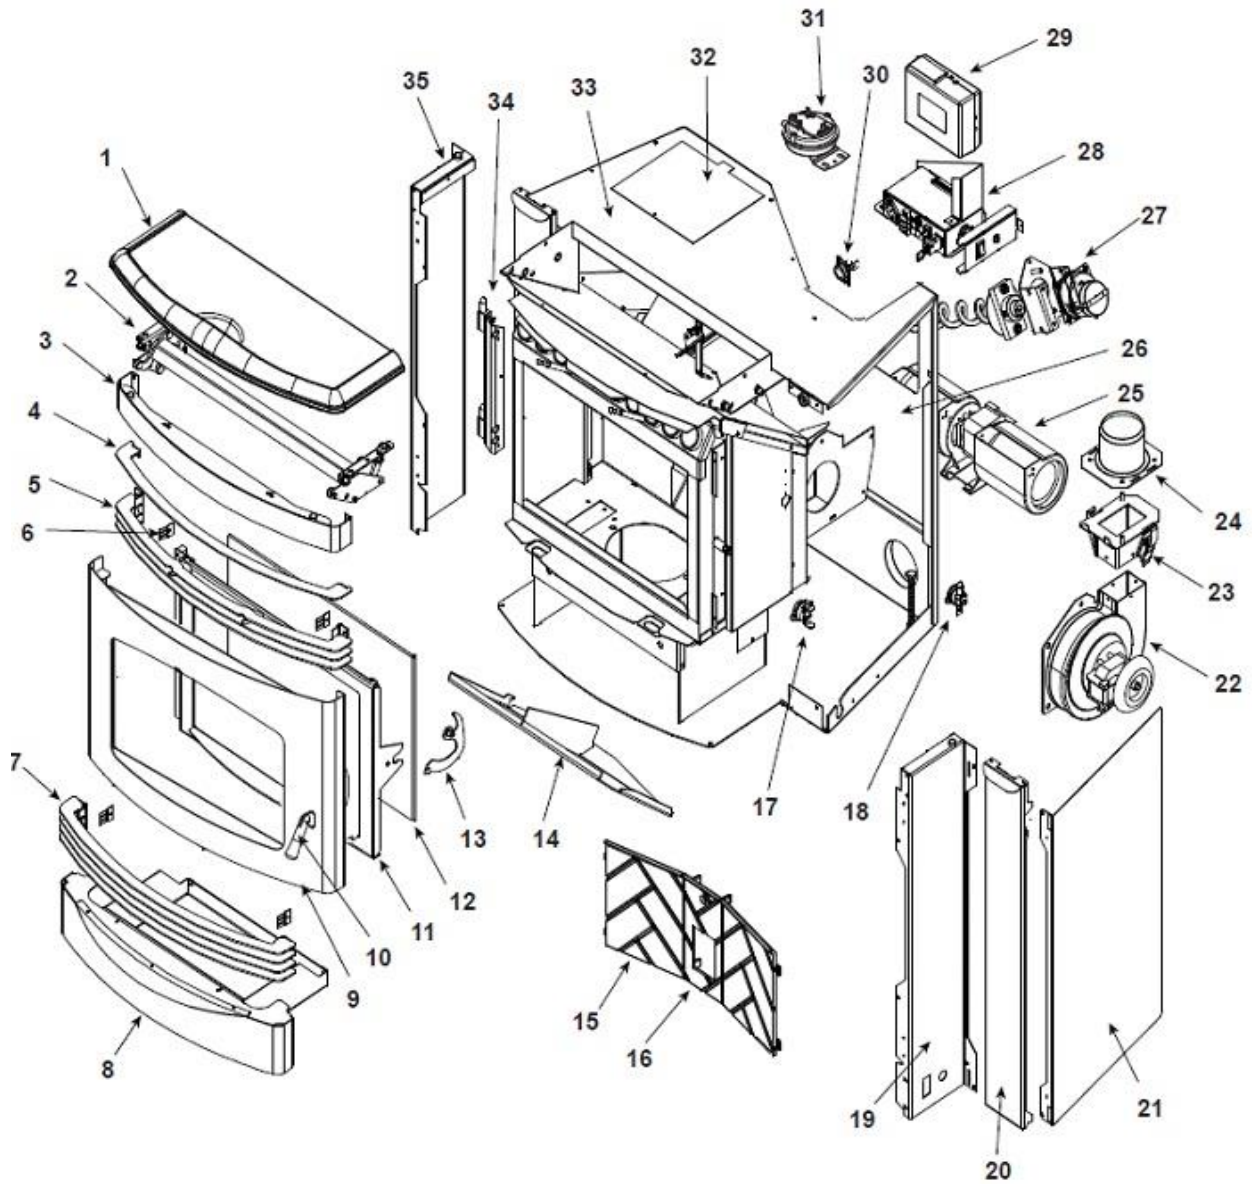

Quadra-Fire Santa Fe Fireplace Insert

Woodman's Parts Plus
www.woodmanspartsplus.com

ITEM	DESCRIPTION	COMMENTS	PART NUMBER
1	Top, Hopper Lid		7019-227
	Bumper, Rubber	Pkg of 12	SRV224-0340/12
2	Top Hinge Assembly		7019-023
3	Top Face Assembly		7019-047
	Louver Grille Assembly - Complete Set	Black Nickel	GRL-SFI-NB
		No longer available	GRL-SFI-GD
		Nickel	GRL-SFI-NL
4	Grill Bar (Scraper) - 1 Pc	Black	7019-119
		Black Nickel	7019-191
		Gold	7019-161
		Nickel	7019-164
5	Upper Grill Assembly - 3 Pc	Black	7019-007
		Black Nickel	7019-189
		Gold	7019-159
		Nickel	7019-162
6	Grill Bracket Cover		7019-199
7	Lower Grill Assembly - 4 Pc	Black	7019-008
		Black Nickel	7019-190
		Gold	7019-160
		Nickel	7019-163
8	Ash Draw Assembly		7019-006
9	Face Assembly w/Door		SRV7019-045
	Face Skin Assembly		SRV7019-046
10	Door Handle Assembly		SRV7019-037
	Door Handle Black Nickel		7019-174
11	Door Assembly with Glass		7019-013
12	Glass Assembly - 17-1/4 in. W x 11-5/8 in H		7001-038
13	Door Latch Assembly		7019-015
	Pin 3/16 X 1/2		7000-229
	Gasket, Tadpole, 3/8 - Field Cut to Size	10 Ft	842-5130
	Hinge, Female		450-2910
	Retainer, Rope		7001-192
	Tape, 1/2" X 1/16 - Field Cut to Size	10 Ft	240-0290/10
14	Baffle Assembly		7001-034
15	Brick, Left / Right, Cast		414-0270
16	Brick, Center, Cast		414-0260
17	Snap Disc Manual Reset # 3		SRV230-1290
	Bracket, Snap Disc#3		7001-221

ITEM	DESCRIPTION	COMMENTS	PART NUMBER
18	Snap Disc, 110-20 # 1		SRV230-1220
19	Face Right		SRV7019-116
20	Access Panel Assembly		7019-025
21	Outer Skin Left / Right Side	Interchangeable	7019-100
22	Blower, Exhaust Combustion		812-4400
	Gasket, Exhaust Combustion Blower (between...)	...Motor & Housing	812-4710
		...Housing & Stove	240-0812
23	Exhaust Transition Assembly		414-5100
	Flue Adapter Flange Gasket		7036-180
	Latch, Draw		229-0230
24	Flue Collar Assembly		7019-031
25	Blower, Convection		812-4900
	Blower Magnet	Pkg of 10	7019-188/10
26	Outer Skin Back		SRV7019-101