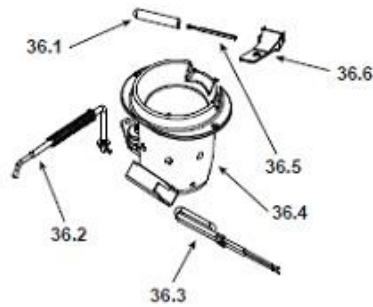

ITEM	DESCRIPTION	COMMENTS	PART NUMBER
34	Door Hinge Assembly		SRV7019-014
	Hinge, Door, Male		450-2810
35	Face Left		SRV7019-220

#36 Firepot Assembly

36.1	Thermocouple Cover	Pkg of 10	812-4920
36.2	Pull Rod Assembly		7019-009
	Pull Rod Black Nickel		7019-172
	Spring, Firepot		200-2050
36.3	Heating Element Assembly 18" (Loop Igniter)	Pkg of 10	SRV7000-462/10
36.4	Firepot Assembly		SRV414-5200
	Bolt, Firepot, 1-1/4" Long	Pkg of 25	225-0120/25
	Bushing, Firepot		410-8320
	Floor, Firepot		414-0290
	Gasket, Firepot		240-0930
36.5	Thermocouple		812-4470
36.6	Thermocouple Clamp		SRV7001-203
	Component Pack		SRV7019-042
	Cleanout Tool		414-1140
	Harness, Thermostat Wire		230-0810
	Power Cord		812-1180
	Deflector, Bottom Airwash		413-0680
	Feed Adjustment Plate		SRV7019-110
	Gasket, Flue Adapter		240-0850
	Hose, Vacuum, 5/32 Id - Field Cut to Size	3 Ft	SRV240-0450
	Hopper Switch Assembly		SRV7019-053