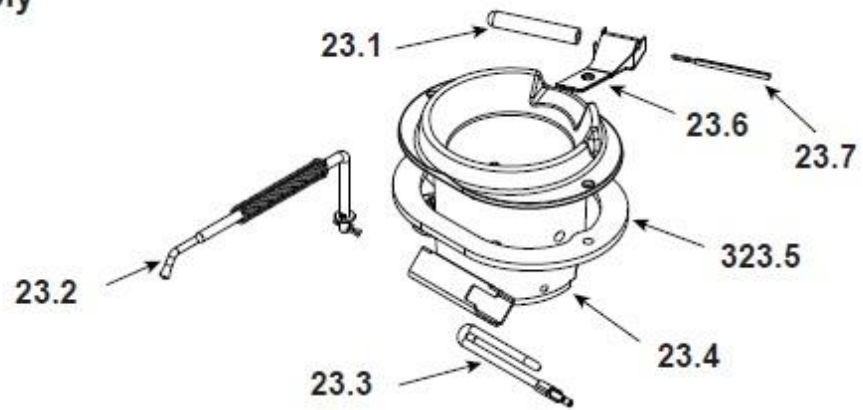

#23 Firepot Assembly

ITEM	DESCRIPTION	COMMENTS	PART NUMBER
23.1	Thermocouple Cover	Pkg of 10	812-4920
23.2	Pull Rod Assembly		7019-009
	Pull Rod Black Nickel		7019-172
	Spring, Firepot		200-2050
23.3	Heating Element Assembly 18" (Loop Igniter)	Pkg of 1	SRV7000-462
		Pkg of 10	SRV7000-462/10
23.4	Firepot Assembly		SRV414-5200
23.5	Gasket, Firepot		240-0930
23.6	Thermocouple Clamp		SRV7001-203
23.7	Thermocouple		812-4470
	Bracket for Snap Disc #3 only		7005-253
	Component Pack Assembly (w/Power Cord, Thermostat & Harness, Firepot Cleanout Tool, Touchup-Paint, Owners Manual, Warranty Card, "How-To-Operate" Dvd)		SRV7050-011
	Cleanout Tool		414-1140
	Dvd Original Energy Stove		7000-440
	Harness, Thermostat Wire	25 Ft	230-0810
	Deflector, Bottom Airwash		413-0680
	Feed Adjustment Plate		7001-182
	Hose, Vacuum, 5/32 Id - Field Cut to Size	3 Ft	SRV240-0450
	Magnet Round		SRV7000-140
	Plate, Ash Cleanout		7001-186
	Reset Button Assembly		SRV7000-040
	Scraper Repair Kit		SCRAPER-SF
	Wire Harness Hopper Switch		SRV7050-130
	Wire Harness for Snap Disk #2		7001-224