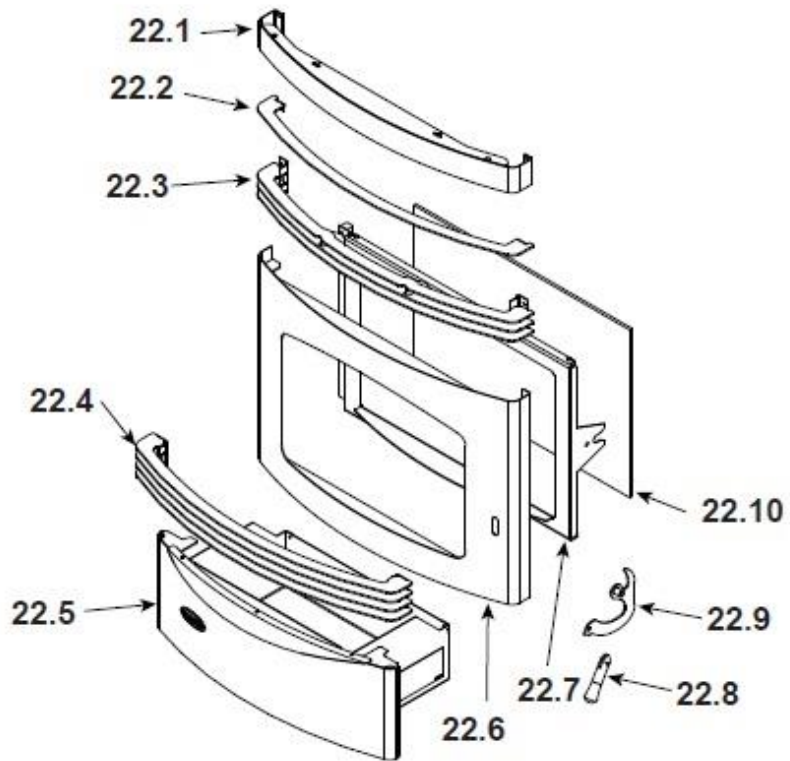

#22 Face Assembly

ITEM	DESCRIPTION	COMMENTS	PART NUMBER
22.1	Top Face Assembly		7019-047
22.2	Grill Bar (Scraper)	Black	7019-119
22.3	Upper Grill Assembly	Black, 3 Pc	7019-007
22.4	Lower Grill Assembly	Black, 4 Pc	7019-008
	Grill Bracket Cover		7019-199
22.5	Ash Drawer Assembly		SRV7050-002
	Logo, Quadra-Fire	Pkg of 10	7000-649/10
22.6	Face Assembly		SRV7019-045
22.7	Door Assembly		7019-013
22.8	Door Handle Black Nickel		7019-174
22.9	Door Latch Assembly		7019-015
22.10	Glass Assembly/w Gasket - 17-1/4 in. W x 11-5/8 in H		7001-038
	Door Handle Assembly		SRV7019-037
	Face Skin Assembly		SRV7019-046
	Gasket, Tadpole, 3/8 - Field Cut to Size	10 Ft	842-5130
	Hinge, Female		450-2910
	Pin 3/16 x 1/2		7000-229
	Retainer, Rope		7001-192
	Tape, 1/2" x 1/16 - Field Cut to Size	10 Ft	240-0290/10
	Tape, Door Corner - Field Cut to Size	1 Ft	SRV7027-227