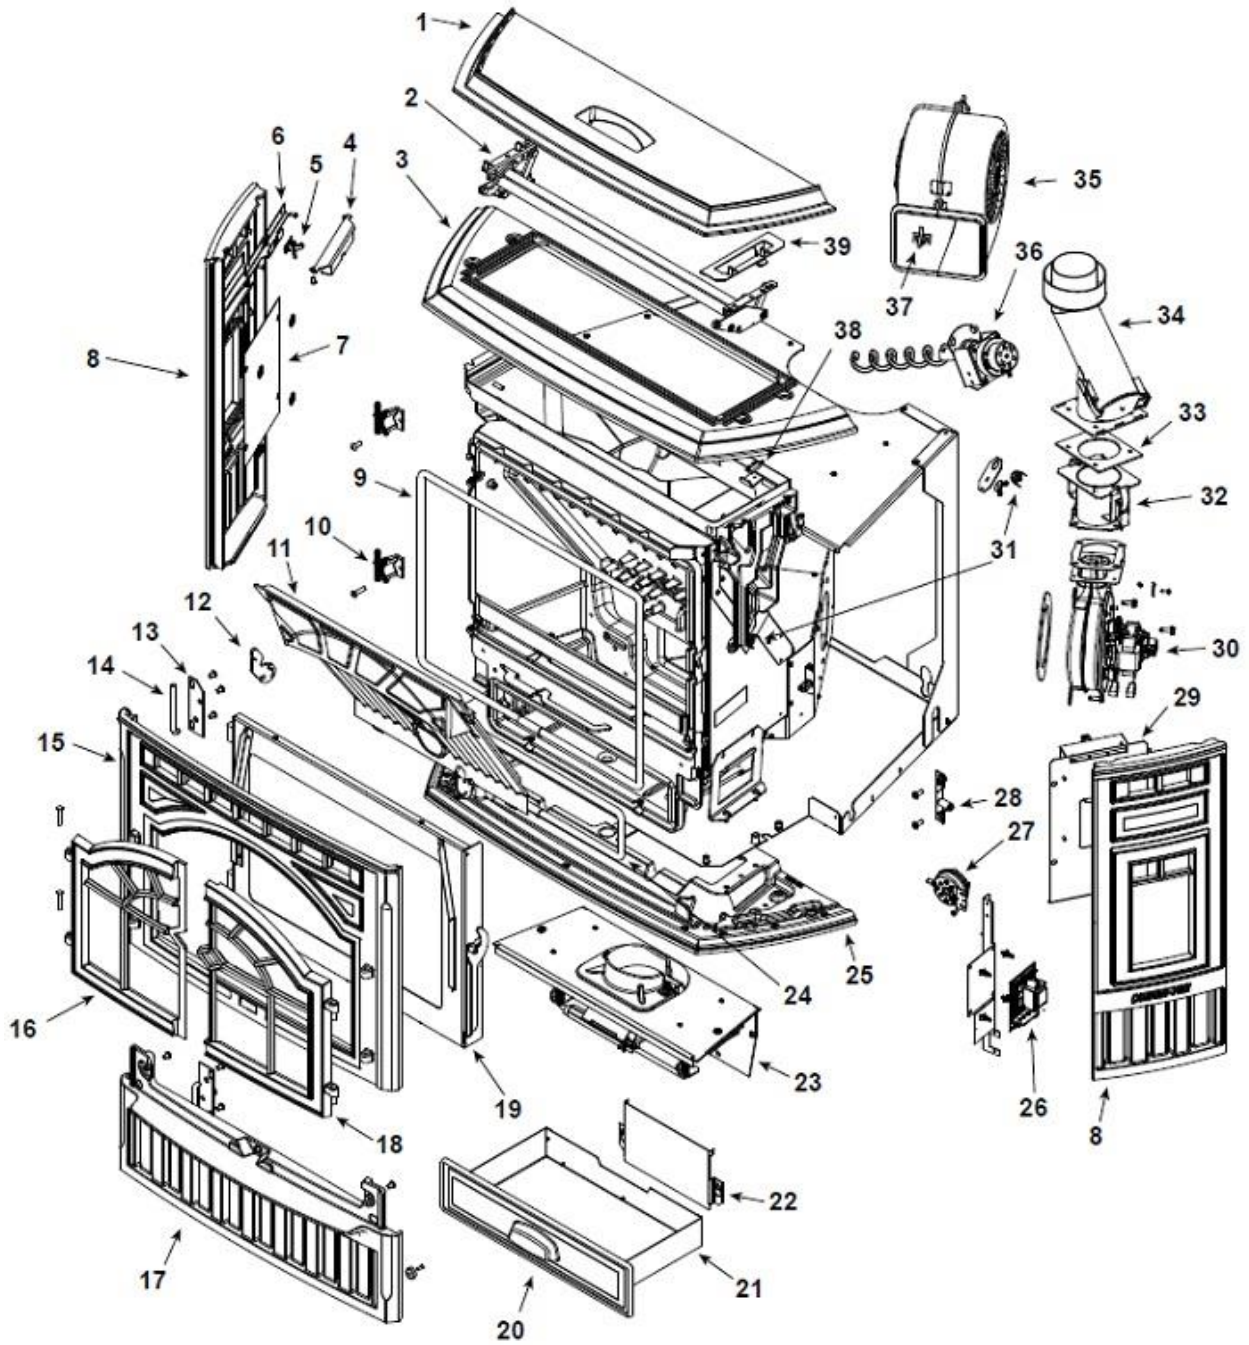

Quadra-Fire Mt. Vernon E2 Fireplace Insert

Woodman's Parts Plus
www.woodmanspartsplus.com

ITEM	DESCRIPTION	COMMENTS	PART NUMBER
1	Hopper Lid	Matte Black	7036-107MBK
		Porcelain Mahogany	7036-107PMH
		Sienna Bronze	7036-107CSB
	Gasket, Extruded - Field Cut to Size	10 FT	7000-320/10
2	Top Hinge Assembly		7036-006P
3	Top	Matte Black	7036-101MBK
		Porcelain Mahogany	7036-101PMH
		Sienna Bronze	7036-101CSB
4	Catch Clip		7036-146
5	Elbow Catch		7000-393
6	Bracket, Catch		7036-145
7	Backer, Side Window		414-0280
8	Side	Matte Black	7036-103MBK
		Porcelain Mahogany	7036-103PMH
		Sienna Bronze	7036-103CSB
9	Gasket, Door Rope		SRV7034-177
10	Hinge Male		7034-138
11	Baffle		SRV7034-263
12	Latch, Baffle		7034-149
13	Hinge Pin Retainer		7036-112
14	Pin, Hinge		SRV7036-110
15	Front Upper	Matte Black	7036-105MBK
		Porcelain Mahogany	7036-105PMH
		Sienna Bronze	7036-105CSB
16	Door Left	Matte Black	7005-110MBK
		Porcelain Mahogany	7005-110PMH
		Sienna Bronze	7005-110CSB
17	Front Lower	Matte Black	7036-122MBK
		Porcelain Mahogany	7036-122PMH
		Sienna Bronze	7036-122CSB
18	Door Right	Matte Black	7005-109MBK
		Porcelain Mahogany	7005-109PMH
		Sienna Bronze	7005-109CSB

#19 Door Assembly

#23 Firepot Riser Assembly

ITEM	DESCRIPTION	COMMENTS	PART NUMBER
19	Door Assembly		SRV7080-015
19.1	Glass Retainer		7034-136
19.2	Glass Assembly	21" W x 14" H	7034-007
19.3	Hinge, Female		450-2910
19.4	Door Latch Assembly		413-5200
	Gasket, Channel 3 Mm X 32 - Field Cut to Size	10 Ft	7000-377/10
20	Ash Pan Door		7034-133
21	Ash Pan Assembly		SRV7034-069
	Twin Ball catch		SRV7000-532
22	Intake Shield		7034-224
23	Firepot Riser Assembly		SRV7080-002
23.1	Firepot Assembly		SRV7034-072B
23.2	Gasket, Firepot		7034-190
23.3	Spring	Pkg of 4	7000-513/4
23.4	Rail, Auto-Clean		SRV7034-152
23.5	Plow Weldment, Auto-Clean		7034-024
23.6	Hitch Pin Clip 3/32	Pkg of 10	7000-374/10
23.7	Firepot Bottom		7034-153
23.8	Firepot Floor Lever Assembly		SRV7080-018