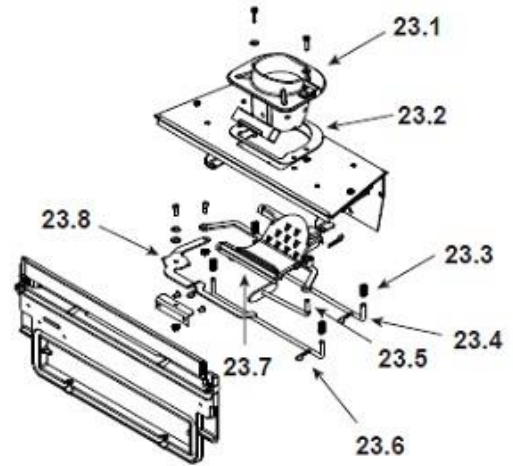

Quadra-Fire Mt. Vernon E2 Fireplace Insert

Woodman's Parts Plus
www.woodmanspartsplus.com

ITEM	DESCRIPTION	COMMENTS	PART NUMBER
1	Hopper Lid	Matte Black	7036-107MBK
		Porcelain Mahogany	7036-107PMH
		Sienna Bronze	7036-107CSB
	Gasket, Extruded - Field Cut to Size	10 FT	7000-320/10
2	Top Hinge Assembly		7036-006P
3	Top	Matte Black	7036-101MBK
		Porcelain Mahogany	7036-101PMH
		Sienna Bronze	7036-101CSB
4	Catch Clip		7036-146
5	Elbow Catch		7000-393
6	Bracket, Catch		7036-145
7	Backer, Side Window		414-0280
8	Side	Matte Black	7036-103MBK
		Porcelain Mahogany	7036-103PMH
		Sienna Bronze	7036-103CSB
9	Gasket, Door Rope		SRV7034-177
10	Hinge Male		7034-138
11	Baffle		SRV7034-263
12	Latch, Baffle		7034-149
13	Hinge Pin Retainer		7036-112
14	Pin, Hinge		SRV7036-110
15	Front Upper	Matte Black	7036-105MBK
		Porcelain Mahogany	7036-105PMH
		Sienna Bronze	7036-105CSB
16	Door Left	Matte Black	7005-110MBK
		Porcelain Mahogany	7005-110PMH
		Sienna Bronze	7005-110CSB
17	Front Lower	Matte Black	7036-122MBK
		Porcelain Mahogany	7036-122PMH
		Sienna Bronze	7036-122CSB
18	Door Right	Matte Black	7005-109MBK
		Porcelain Mahogany	7005-109PMH
		Sienna Bronze	7005-109CSB

#19 Door Assembly

#23 Firepot Riser Assembly

ITEM	DESCRIPTION	COMMENTS	PART NUMBER
19	Door Assembly		SRV7080-015
19.1	Glass Retainer		7034-136
19.2	Glass Assembly	21" W x 14" H	7034-007
19.3	Hinge, Female		450-2910
19.4	Door Latch Assembly		413-5200
	Gasket, Channel 3 Mm X 32 - Field Cut to Size	10 Ft	7000-377/10
20	Ash Pan Door		7034-133
21	Ash Pan Assembly		SRV7034-069
	Twin Ball catch		SRV7000-532
22	Intake Shield		7034-224
23	Firepot Riser Assembly		SRV7080-002
23.1	Firepot Assembly		SRV7034-072B
23.2	Gasket, Firepot		7034-190
23.3	Spring	Pkg of 4	7000-513/4
23.4	Rail, Auto-Clean		SRV7034-152
23.5	Plow Weldment, Auto-Clean		7034-024
23.6	Hitch Pin Clip 3/32	Pkg of 10	7000-374/10
23.7	Firepot Bottom		7034-153
23.8	Firepot Floor Lever Assembly		SRV7080-018