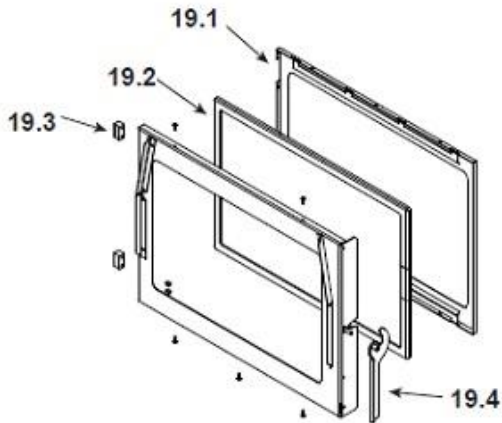

Quadra-Fire Mt. Vernon E2 Fireplace Insert

Woodman's Parts Plus
www.woodmanspartsplus.com

ITEM	DESCRIPTION	COMMENTS	PART NUMBER
1	Hopper Lid	Matte Black	7036-107MBK
		Porcelain Mahogany	7036-107PMH
		Sienna Bronze	7036-107CSB
	Gasket, Extruded - Field Cut to Size	10 FT	7000-320/10
2	Top Hinge Assembly		7036-006P
3	Top	Matte Black	7036-101MBK
		Porcelain Mahogany	7036-101PMH
		Sienna Bronze	7036-101CSB
4	Catch Clip		7036-146
5	Elbow Catch		7000-393
6	Bracket, Catch		7036-145
7	Backer, Side Window		414-0280
8	Side	Matte Black	7036-103MBK
		Porcelain Mahogany	7036-103PMH
		Sienna Bronze	7036-103CSB
9	Gasket, Door Rope		SRV7034-177
10	Hinge Male		7034-138
11	Baffle		SRV7034-263
12	Latch, Baffle		7034-149
13	Hinge Pin Retainer		7036-112
14	Pin, Hinge		SRV7036-110
15	Front Upper	Matte Black	7036-105MBK
		Porcelain Mahogany	7036-105PMH
		Sienna Bronze	7036-105CSB
16	Door Left	Matte Black	7005-110MBK
		Porcelain Mahogany	7005-110PMH
		Sienna Bronze	7005-110CSB
17	Front Lower	Matte Black	7036-122MBK
		Porcelain Mahogany	7036-122PMH
		Sienna Bronze	7036-122CSB
18	Door Right	Matte Black	7005-109MBK
		Porcelain Mahogany	7005-109PMH
		Sienna Bronze	7005-109CSB

#19 Door Assembly

#23 Firepot Riser Assembly

ITEM	DESCRIPTION	COMMENTS	PART NUMBER
19	Door Assembly		SRV7080-015
19.1	Glass Retainer		7034-136
19.2	Glass Assembly	21" W x 14" H	7034-007
19.3	Hinge, Female		450-2910
19.4	Door Latch Assembly		413-5200
	Gasket, Channel 3 Mm X 32 - Field Cut to Size	10 Ft	7000-377/10
20	Ash Pan Door		7034-133
21	Ash Pan Assembly		SRV7034-069
	Twin Ball catch		SRV7000-532
22	Intake Shield		7034-224
23	Firepot Riser Assembly		SRV7080-002
23.1	Firepot Assembly		SRV7034-072B
23.2	Gasket, Firepot		7034-190
23.3	Spring	Pkg of 4	7000-513/4
23.4	Rail, Auto-Clean		SRV7034-152
23.5	Plow Weldment, Auto-Clean		7034-024
23.6	Hitch Pin Clip 3/32	Pkg of 10	7000-374/10
23.7	Firepot Bottom		7034-153
23.8	Firepot Floor Lever Assembly		SRV7080-018