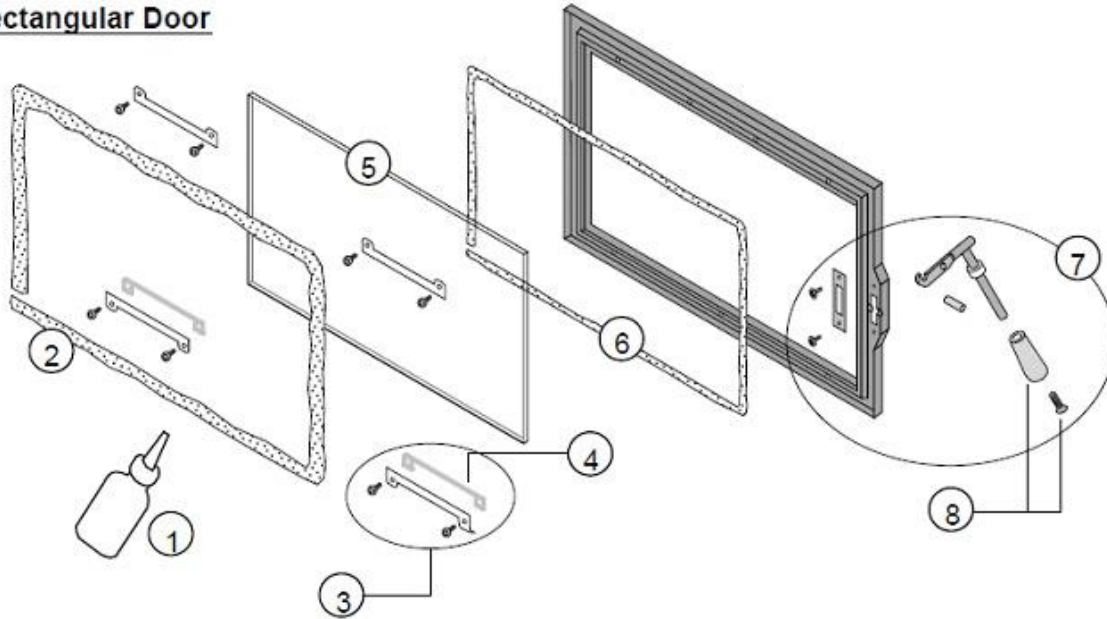

Fireplace Xtrordinair Large Flush Wood Rectangular Insert

Rectangular Door

ID #	Description	Qty.	Part #	ID #	Description	Qty.	Part #
1	Gasket Cement, 4 oz.	1	99900427	2	Door Gasket, 3/8" x 80"	1	99900429
3	(4) Clips w Screws, Gaskets - Rect	1	250-02191	4	(2) Clip Gaskets	1	250-02182
5	Glass (w Gasket) - Rectangular	1	250-02533	6	Glass Gasket (1/4" X 76")	1	250-02184
7	Handle Assembly	1	250-02196	8	Wood Handle w Screw	1	250-01305
9	Glass (w Gasket) - Arched	1	250-02905				