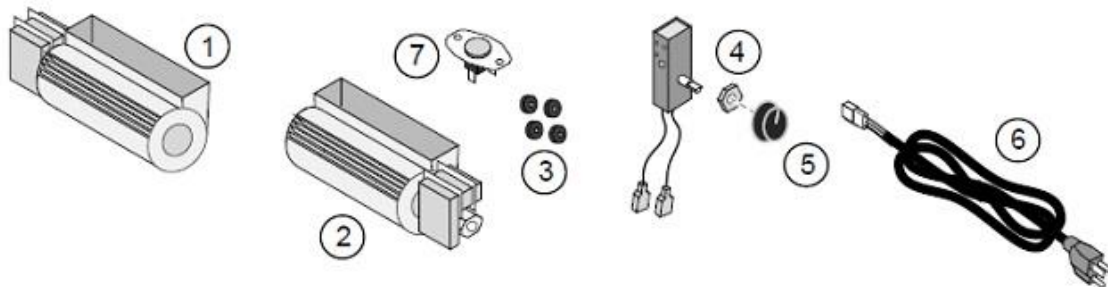

Fireplace Xtrordinair Large Flush Wood Rectangular Insert

Rectangular Door

ID #	Description	Qty.	Part #	ID #	Description	Qty.	Part #
1	Gasket Cement, 4 oz.	1	99900427	2	Door Gasket, 3/8" x 80"	1	99900429
3	(4) Clips w Screws, Gaskets - Rect	1	250-02191	4	(2) Clip Gaskets	1	250-02182
5	Glass (w Gasket) - Rectangular	1	250-02533	6	Glass Gasket (1/4" X 76")	1	250-02184
7	Handle Assembly	1	250-02196	8	Wood Handle w Screw	1	250-01305
9	Glass (w Gasket) - Arched	1	250-02905				

ID #	Description	Qty.	Part #	ID #	Description	Qty.	Part #
1	Left Blower	1	228-10069	2	Right Blower	1	228-10070
3	(4) Blower Grommets w Spacers	1	93005017	4	Rheostat w Nut & Washer	1	250-00302
5	Rheostat Knob	1	250-00369	6	Power Cord	1	250-00316
7	Thermodisk	1	228-30050				

Baffle Parts

ID #	Description	Qty.	Part #	ID #	Description	Qty.	Part #
1	Sec. Air Tubes w Pins (all 3)	1	98900245	2	Air Tube Pin (w Screw)	3	250-02186
3	Baffle	1	250-02490	4	Baffle Insulation	1	250-02494
5	Catalytic Combustor with Gasket	1	250-02489	6	Bypass Slider	1	250-02492
7	Damper Extension Rod	1	98900333	8	Yoke	1	250-02493