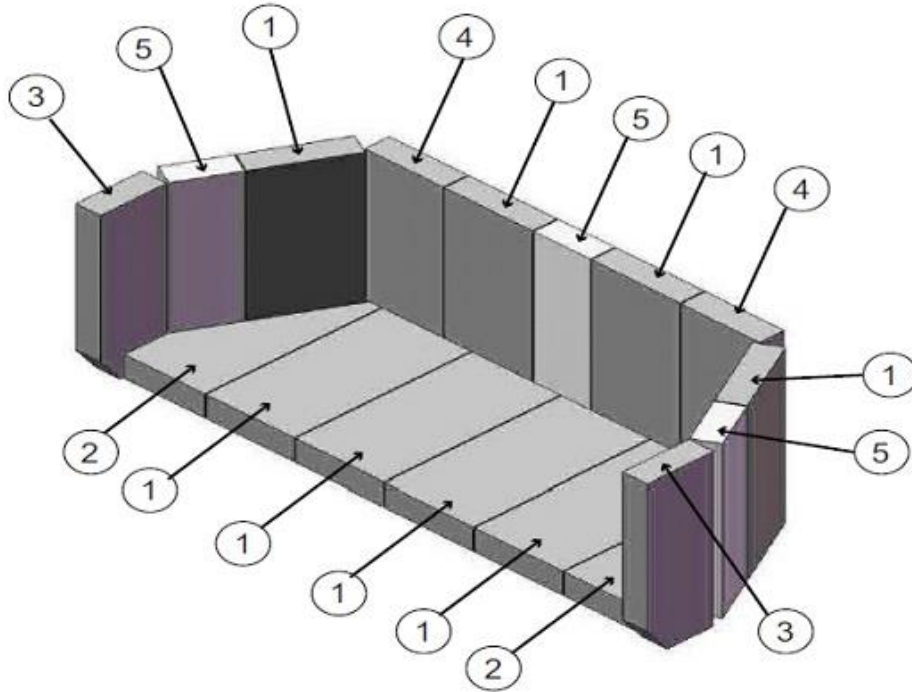

Fireplace Xtrordinair Large Flush Wood Rectangular Insert

Rectangular Door

ID #	Description	Qty.	Part #	ID #	Description	Qty.	Part #
1	Gasket Cement, 4 oz.	1	99900427	2	Door Gasket, 3/8" x 80"	1	99900429
3	(4) Clips w Screws, Gaskets - Rect	1	250-02191	4	(2) Clip Gaskets	1	250-02182
5	Glass (w Gasket) - Rectangular	1	250-02533	6	Glass Gasket (1/4" X 76")	1	250-02184
7	Handle Assembly	1	250-02196	8	Wood Handle w Screw	1	250-01305
9	Glass (w Gasket) - Arched	1	250-02905				

ID #	Description	Qty.	Part #	ID #	Description	Qty.	Part #
1	Left Blower	1	228-10069	2	Right Blower	1	228-10070
3	(4) Blower Grommets w Spacers	1	93005017	4	Rheostat w Nut & Washer	1	250-00302
5	Rheostat Knob	1	250-00369	6	Power Cord	1	250-00316
7	Thermodisk	1	228-30050				

Baffle Parts

ID #	Description	Qty.	Part #	ID #	Description	Qty.	Part #
1	Sec. Air Tubes w Pins (all 3)	1	98900245	2	Air Tube Pin (w Screw)	3	250-02186
3	Baffle	1	250-02490	4	Baffle Insulation	1	250-02494
5	Catalytic Combustor with Gasket	1	250-02489	6	Bypass Slider	1	250-02492
7	Damper Extension Rod	1	98900333	8	Yoke	1	250-02493

NOTE: "F" Denotes Full Size Brick (4-1/2" x 9")

ID #	Description	Qty.	Part #	ID #	Description	Qty.	Part #
1	Firebrick, Whole	8	251-00000	2	Cut Brick, 9x2.197x.593	2	251-00071
3	Cut Brick, 9x7.175x2.362	2	251-00070	4	Cut Brick, 9x4		251-00003
5	Cut Brick, 9x2-7/8	3	251-00068				