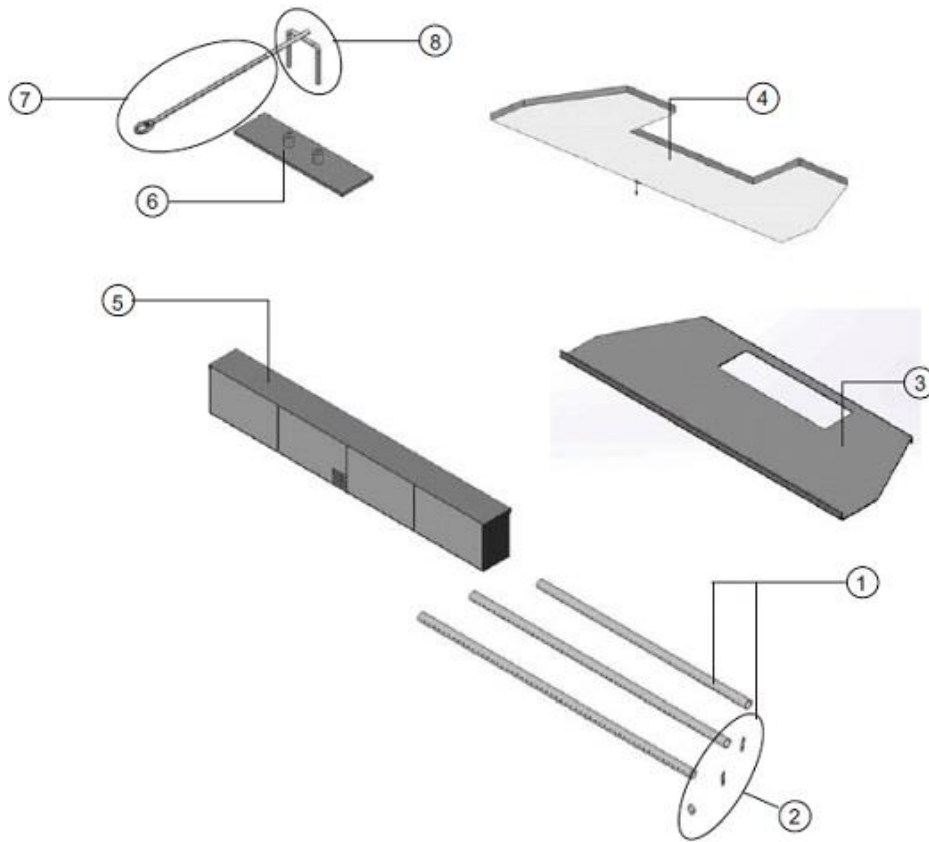

Fireplace Xtrordinair Large Flush Wood Rectangular Insert

Rectangular Door

ID #	Description	Qty.	Part #	ID #	Description	Qty.	Part #
1	Gasket Cement, 4 oz.	1	99900427	2	Door Gasket, 3/8" x 80"	1	99900429
3	(4) Clips w Screws, Gaskets - Rect	1	250-02191	4	(2) Clip Gaskets	1	250-02182
5	Glass (w Gasket) - Rectangular	1	250-02533	6	Glass Gasket (1/4" X 76")	1	250-02184
7	Handle Assembly	1	250-02196	8	Wood Handle w Screw	1	250-01305
9	Glass (w Gasket) - Arched	1	250-02905				

ID #	Description	Qty.	Part #	ID #	Description	Qty.	Part #
1	Left Blower	1	228-10069	2	Right Blower	1	228-10070
3	(4) Blower Grommets w Spacers	1	93005017	4	Rheostat w Nut & Washer	1	250-00302
5	Rheostat Knob	1	250-00369	6	Power Cord	1	250-00316
7	Thermodisk	1	228-30050				

Baffle Parts

ID #	Description	Qty.	Part #	ID #	Description	Qty.	Part #
1	Sec. Air Tubes w Pins (all 3)	1	98900245	2	Air Tube Pin (w Screw)	3	250-02186
3	Baffle	1	250-02490	4	Baffle Insulation	1	250-02494
5	Catalytic Combustor with Gasket	1	250-02489	6	Bypass Slider	1	250-02492
7	Damper Extension Rod	1	98900333	8	Yoke	1	250-02493