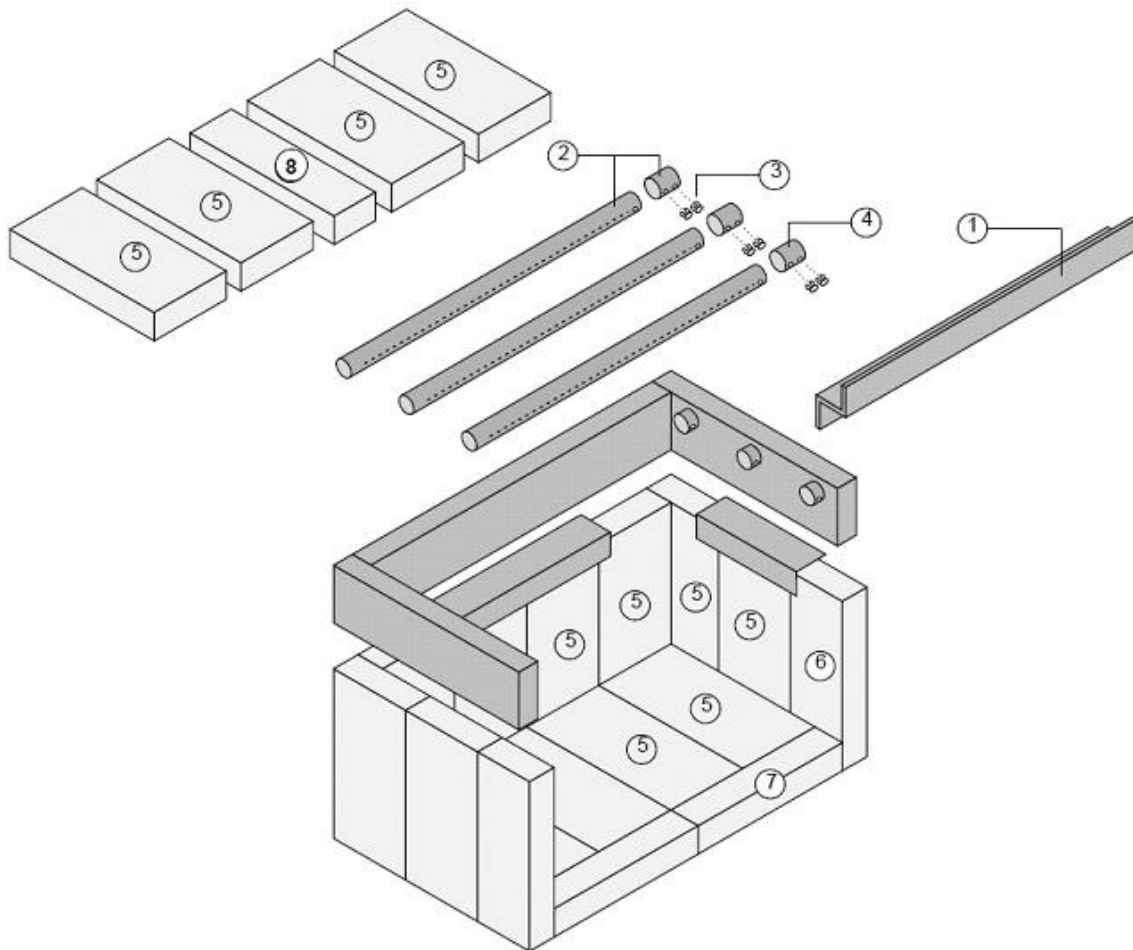

Answer Insert

ID #	Description	Qty	Part #	ID #	Description	Qty	Part #
1	Door Shell - Black Door Shell - Brass Door Shell - Pewter	1	230-00570 230-00572 230-00568	2	Glass (15-3/8" x 8-7/8")	1	250-00463
3	Glass Gasket	1	224-11086	4	Door Retainer (w gasket)	1	224-23020
5	Gasket Cement	1	99900427	6	Door Gasket	1	99900406
7	Door Handle Asbly - Black Door Handle Asbly - Brass Door Handle Asbly - Pewter	1	224-14042 99900410 224-14052	8	Spring - Black Spring - Brass Spring - Pewter	1	250-00373 250-00591 250-00365
9	Washers	2	250-00364	10	Cam	1	250-00599
11	Nut, Brass	1	250-00425	12	Glass Clips - Top Glass Clip - Bottom	2 1	250-00914 250-01374
13	#8-32 3/8" Type F Screw	8	225-20039	14	Swage-Lock Screw (#10-24x1")	2	250-02753

Woodman's Parts Plus  
[www.woodmanspartsplus.com](http://www.woodmanspartsplus.com)

ID #	Description	Qty	Part #	ID #	Description	Qty	Part #
1	Baffle Support "S" Bar	1	99900294	2	Air Tube with Sleeve	3	98900232
3	Air Tube Roll Pins	6	98900357	4	Air Tube Retainer Sleeve	3	98900356
5	Brick - 9" x 4.5" un-cut	16	98900102 (qty of 9)	6	Brick, Cut - 9" x 2.25"	2	251-00001
7	Brick, Cut - 9" x 1.375"	2	251-00018	8	Brick, Cut - 9" x 2-3/16"	1	251-00052