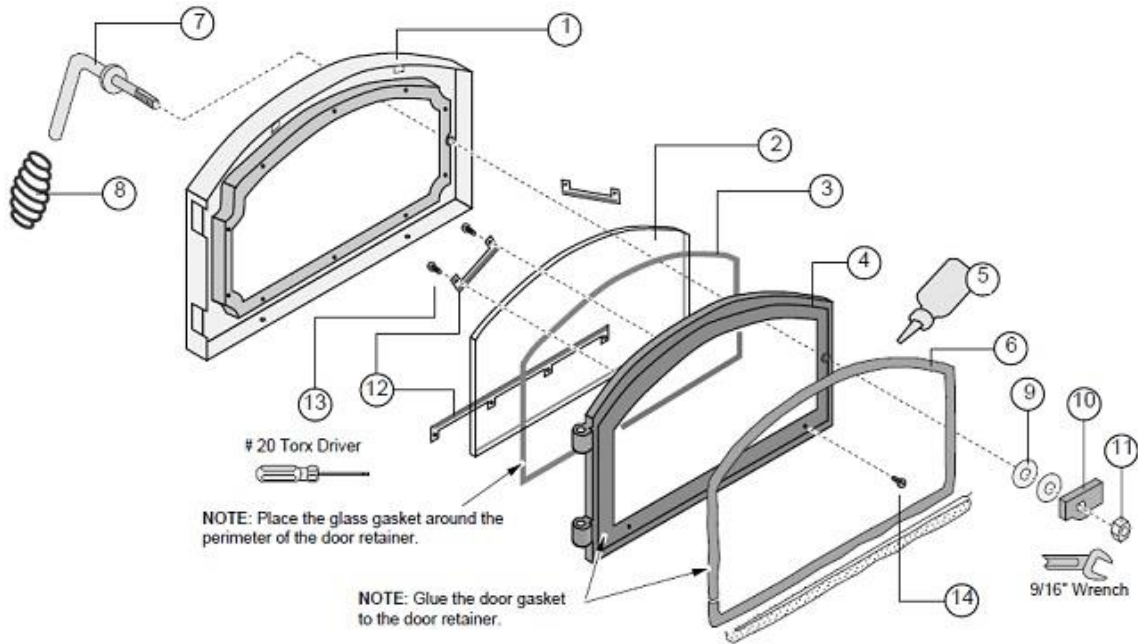

Answer Insert

ID #	Description	Qty	Part #	ID #	Description	Qty	Part #
1	Door Shell - Black Door Shell - Brass Door Shell - Pewter	1	230-00570 230-00572 230-00568	2	Glass (15-3/8" x 8-7/8")	1	250-00463
3	Glass Gasket	1	224-11086	4	Door Retainer (w gasket)	1	224-23020
5	Gasket Cement	1	99900427	6	Door Gasket	1	99900406
7	Door Handle Asbly - Black Door Handle Asbly - Brass Door Handle Asbly - Pewter	1	224-14042 99900410 224-14052	8	Spring - Black Spring - Brass Spring - Pewter	1	250-00373 250-00591 250-00365
9	Washers	2	250-00364	10	Cam	1	250-00599
11	Nut, Brass	1	250-00425	12	Glass Clips - Top Glass Clip - Bottom	2 1	250-00914 250-01374
13	#8-32 3/8" Type F Screw	8	225-20039	14	Swage-Lock Screw (#10-24x1")	2	250-02753

Woodman's Parts Plus  
[www.woodmanspartsplus.com](http://www.woodmanspartsplus.com)

ID #	Description	Qty	Part #	ID #	Description	Qty	Part #
1	Baffle Support "S" Bar	1	99900294	2	Air Tube with Sleeve	3	98900232
3	Air Tube Roll Pins	6	98900357	4	Air Tube Retainer Sleeve	3	98900356
5	Brick - 9" x 4.5" un-cut	16	98900102 (qty of 9)	6	Brick, Cut - 9" x 2.25"	2	251-00001
7	Brick, Cut - 9" x 1.375"	2	251-00018	8	Brick, Cut - 9" x 2-3/16"	1	251-00052