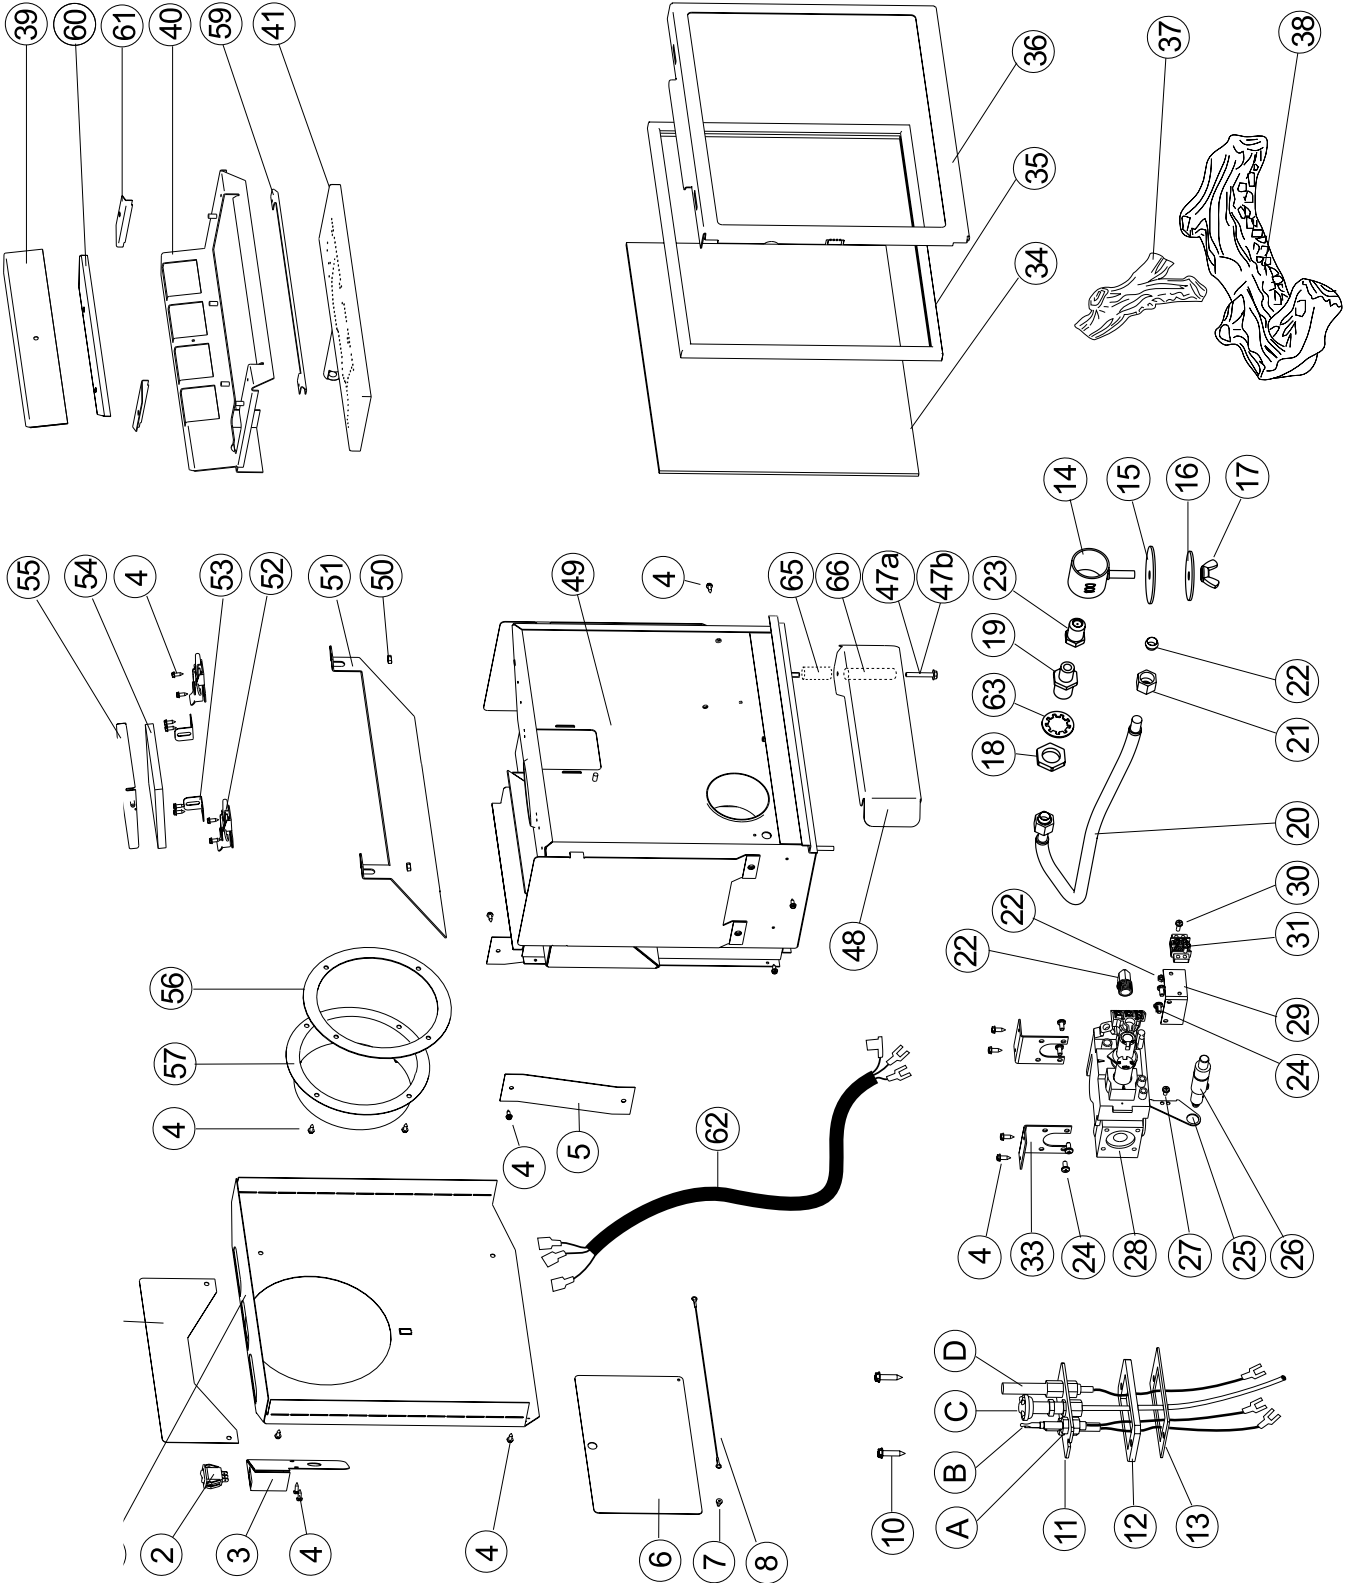

GF 200 DV II Lillehammer Parts List

GF 200 DV II Firebox Assembly Parts List

| Part Description | Part Number |
|---|-------------|
| 1. Rear Shroud, Matte Black | 22055592 |
| Rear Shroud, Jøtul Iron | 22055585 |
| 2. Burner Control Switch | 129123 |
| 3. Switch Box, Matte Black | 22092592 |
| Switch Box, Jøtul Iron | 22092585 |
| 4. Sheet Metal Screw, #8 x 1/2" | 117117 |
| 5. Air Diverter..... | 220981 |
| 6. Rating Plate..... | 220920 |
| 7. Rivet, 1/8" | 117946 |
| 8. Lanyard Cable | 129159 |
| 9. Bolt, M6 x 20 | 117117 |
| 10. Screw, #8 x 3/4" Hex | 117986 |
| 11. Pilot Assembly..... | 129471 |
| A. Electrode..... | 129765 |
| B. Thermocouple | 129766 |
| C. Pilot Line w/ Fittings..... | 129446 |
| D. Thermopile..... | 3094527 |
| 12. Pilot Spacer Weldment | 226978 |
| 13. Pilot Gasket..... | 129670 |
| 14. Air Shutter..... | 220928 |
| 15. Air Shutter Gasket..... | 221107 |
| 16. Wing Nut | 117975 |
| 17. Washer, 25 x 1 1/2" | 118029 |
| 18. Jam Nut | 129152 |
| 19. Orifice Holder | 220643 |
| 20. Main Gas Flex Tube | 129390 |
| 21. Compression Nut..... | 129464 |
| 22. Compression Sleeve..... | 129463 |
| 23. Burner Orifice, #48 NG / GF100..... | 129407 |
| Burner Orifice, #56 LP / GF100 | 129466 |
| Burner Orifice, #46 NG / GF200 | 220975 |
| Burner Orifice, 1.20 LP / GF200..... | 221185 |
| 24. Screw, 10-32 x 3/8" Phillips | 117911 |
| 25. Ignitor Bracket..... | 3902576 |
| 26. Ignitor..... | 3902573 |
| 27. Screw, M4 x 8 Phillips | 117920 |
| 28. Gas Valve, 50% TD/ HiTemp - NG..... | 222263 |
| 29. Terminal Block Bracket..... | 220930 |
| 30. Screw, M4 x 12 Phillips | 117921 |
| 31. Terminal Block, 2 Pole | 129154 |
| 32. Nut, M4 Hex..... | 117922 |
| 33. Valve Retainer..... | 220924 |
| 34. Glass, Ceramic | 220576 |
| 35. Glass Gasket, Tadpole | 129124 |
| 36. Glass Frame, Matte Black | 22136592 |
| Glass Frame, Jøtul Iron | 22136585 |
| Glass Replacement Kit | 155599 |