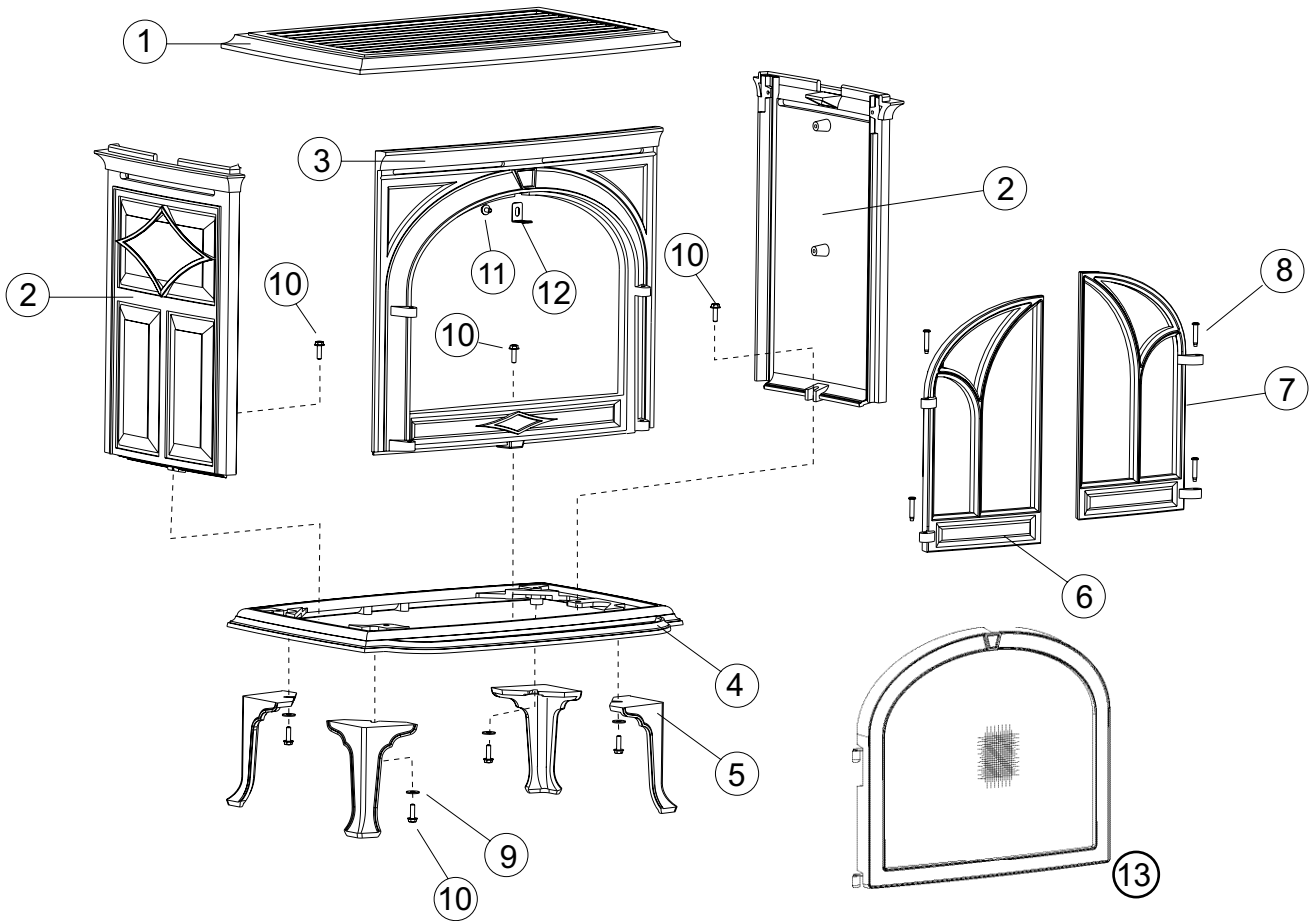

Illustrated Parts Breakdown / Cast Iron and Associated Hardware

Cast Iron Parts	Matte Black Paint	Blue Black Enamel	Majolica Brown Enamel	Linen Enamel
1. Top Casting	10390692	10390627	10390647	10390654
2. Side Panel	10390792	10390727	10390747	10390754
3. Front Panel	10390592	10390527	10390547	10390554
4. Bottom Plate	10390092	10390027	10390047	10390054
5. Leg, 6"	10195292	10195227	10195247	10195254
6. Left Door	10425592	10425527	10425547	10425547
7. Right Door	10425692	10425627	10425647	10425654
Front Assembly*	15592392	155925	156384	158156
13. Safety Barrier	157688	n/a	n/a	n/a

* Front Assembly includes Front, Left & Right Doors, and Hinge Pins

Shell Hardware

8. Hinge Pin, (4)	129560
9. Fender Washer, M6 (4)	120004
10. Bolt, M6 x 20, (4)	117117
11. Bolt, M6 x 10 Hex Hd Flange	9962
12. Door Catch	220919

Jøtul GF 200 DV II Accessories

- Fuel Conversion Kit - LP 155626
- Fuel Conversion Kit - NG 155627
- High Altitude Adjustment Kit - NG 155808
- High Altitude Adjustment Kit - LP 155809
- Blower Kit 155631
- Antique Brick Kit 155815
- Wall Thermostat 750003
- Remote Control 129706
- Universal Leg Leveler 156096
- Mobile Home Bracket Kit ..... GF200DVII (6") / 154923
  ..... for Long Legs (8") / 750304
- Long Leg Kits ..... Matte Black / 154929
  ..... Blue Black / 154930
  ..... Brown Majolica Enamel / 351149