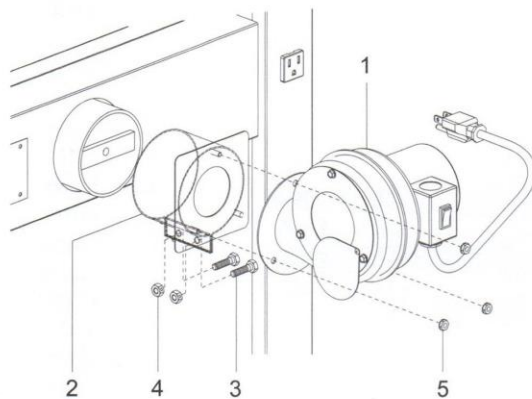

| Key | Parts No. | Description | Qty. |
|-----|-----------|------------------------------------|------|
| 24 | 23800 | Smoke Curtain | 1 |
| 25 | 23787 | Smoke Door Clip | 2 |
| 26 | 83445 | Carriage Bolt, 1/4-20 x 1-1/4 Long | 2 |
| 27 | 83250 | Keq Nut, 1/4-20 | 2 |
| 28 | 69676B | Cabinet Side, Left | 1 |
| 29 | C98771 | Insulation, Side | 2 |
| 30 | 83884 | Insulation Retainer | 41 |
| 31 | 69675B | Cabinet Side, Right | 1 |
| 32 | 80351 | Receptacle, Snap-In | 1 |
| 33 | 69573B | Cabinet Back | 1 |
| 34 | C98871 | Insulation, Panel | 2 |
| 35 | 69088B | Cabinet Top | 1 |
| 36 | 69674B | Front Filler | 1 |
| 37 | 69677B | Draft Cover | 1 |
| 38 | 80530 | Room Blower - 800 CFM | 2 |
| 39 | 88127 | Blower Gasket | 2 |
| 40 | 83340 | Tinnerman Clip, 1/4-20 | 8 |
| 41 | 83339 | Bolt, 1/4-20 x 3/4 | 8 |
| 42 | 69578 | Conduit Assembly (5ft) | 2 |
| 43 | 80145 | Honeywell Limit Control | 1 |
| 44 | 68859 | Conduit Assembly (1ft) | 1 |
| 45 | 25625 | Junction Box | 1 |
| 46 | 25626 | Insulation (5" x 5") | 1 |
| 47 | C42373 | Rocker Switch | 1 |
| 48 | 80362 | Romex Cable Clamp | 1 |
| 49 | 80130 | Fan Center Control | 1 |
| 50 | 23819 | Water Coil Access Cover | 1 |
| - | FBP6 | Firebrick (6 pack) | 1 |