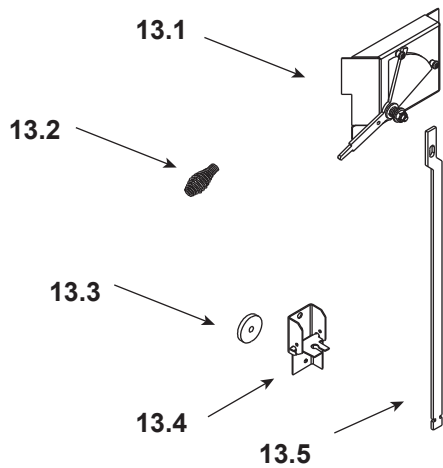

10 Reference Materials

A. Exploded View

Part number list on following page.

ITEM	DESCRIPTION	COMMENTS	PART NUMBER
1	Convection Air Channel		SRV7057-112
2	Combustion Air Channel		SRV7056-116
3	Side Panel-Left		SRV7057-010
4	Ceramic Blanket (1/2" Thick)		832-3390
5	Baffle Board	Pkg of 2	SRV7057-116
6	Baffle Protection Channel		SRV7056-147
7	Retainers- Tube Support		SRV7057-118
8	Pedestal Assembly		SRV7057-005
9	OA Cover Plate		SRV7044-217
10	Side Panel-Right		SRV7057-008
11	Tube Channel Cover		SRV7057-122
12	Tube Channel Assembly		SRV7057-007

#13 Inlet Assembly

#14 Brick Assembly

13	Burn Rate Control		
13.1	Burn Rate Control Assembly		SRV7057-011
13.2	Spring Handle, 1/4" Black		SRV7000-614
13.3	Door Gasket		7033-282
13.4	Inlet Door Assembly		SRV7056-009
13.5	Inlet Lever		SRV7057-113
14	Brick Assembly		SRV7057-003
14.1	Brick 1 (9 X 4.5 X 1.25)	Qty 20 Req	
14.2	Brick 2 (9 X 2.25 X 1.25)	Qty 4 req.	
	Brick, Single Uncut		832-0550
	Brick, 6 Pack Uncut		832-3040