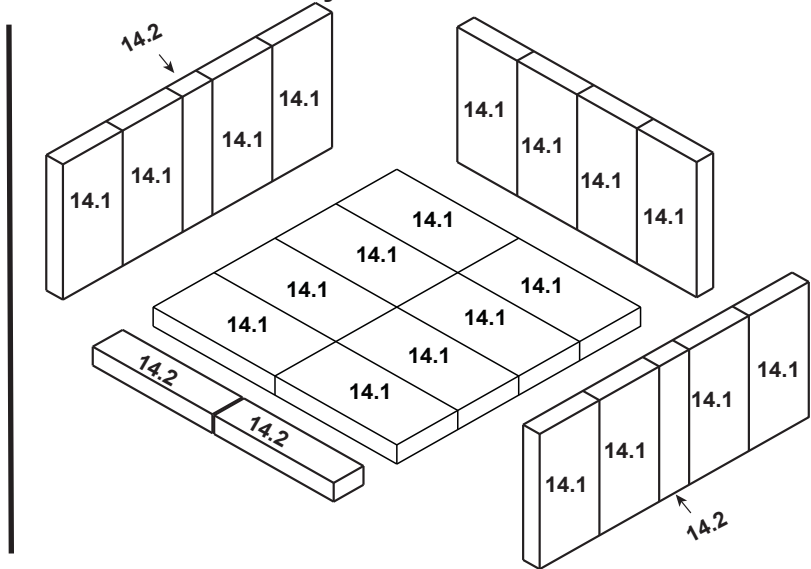

#14 Brick Assembly

13	Burn Rate Control		
13.1	Burn Rate Control Assembly		SRV7057-011
13.2	Spring Handle, 1/4" Black		SRV7000-614
13.3	Door Gasket		7033-282
13.4	Inlet Door Assembly		SRV7056-009
13.5	Inlet Lever		SRV7057-113
14	Brick Assembly		SRV7057-003
14.1	Brick 1 (9 X 4.5 X 1.25)	Qty 20 Req	
14.2	Brick 2 (9 X 2.25 X 1.25)	Qty 4 req.	
	Brick, Single Uncut		832-0550
	Brick, 6 Pack Uncut		832-3040