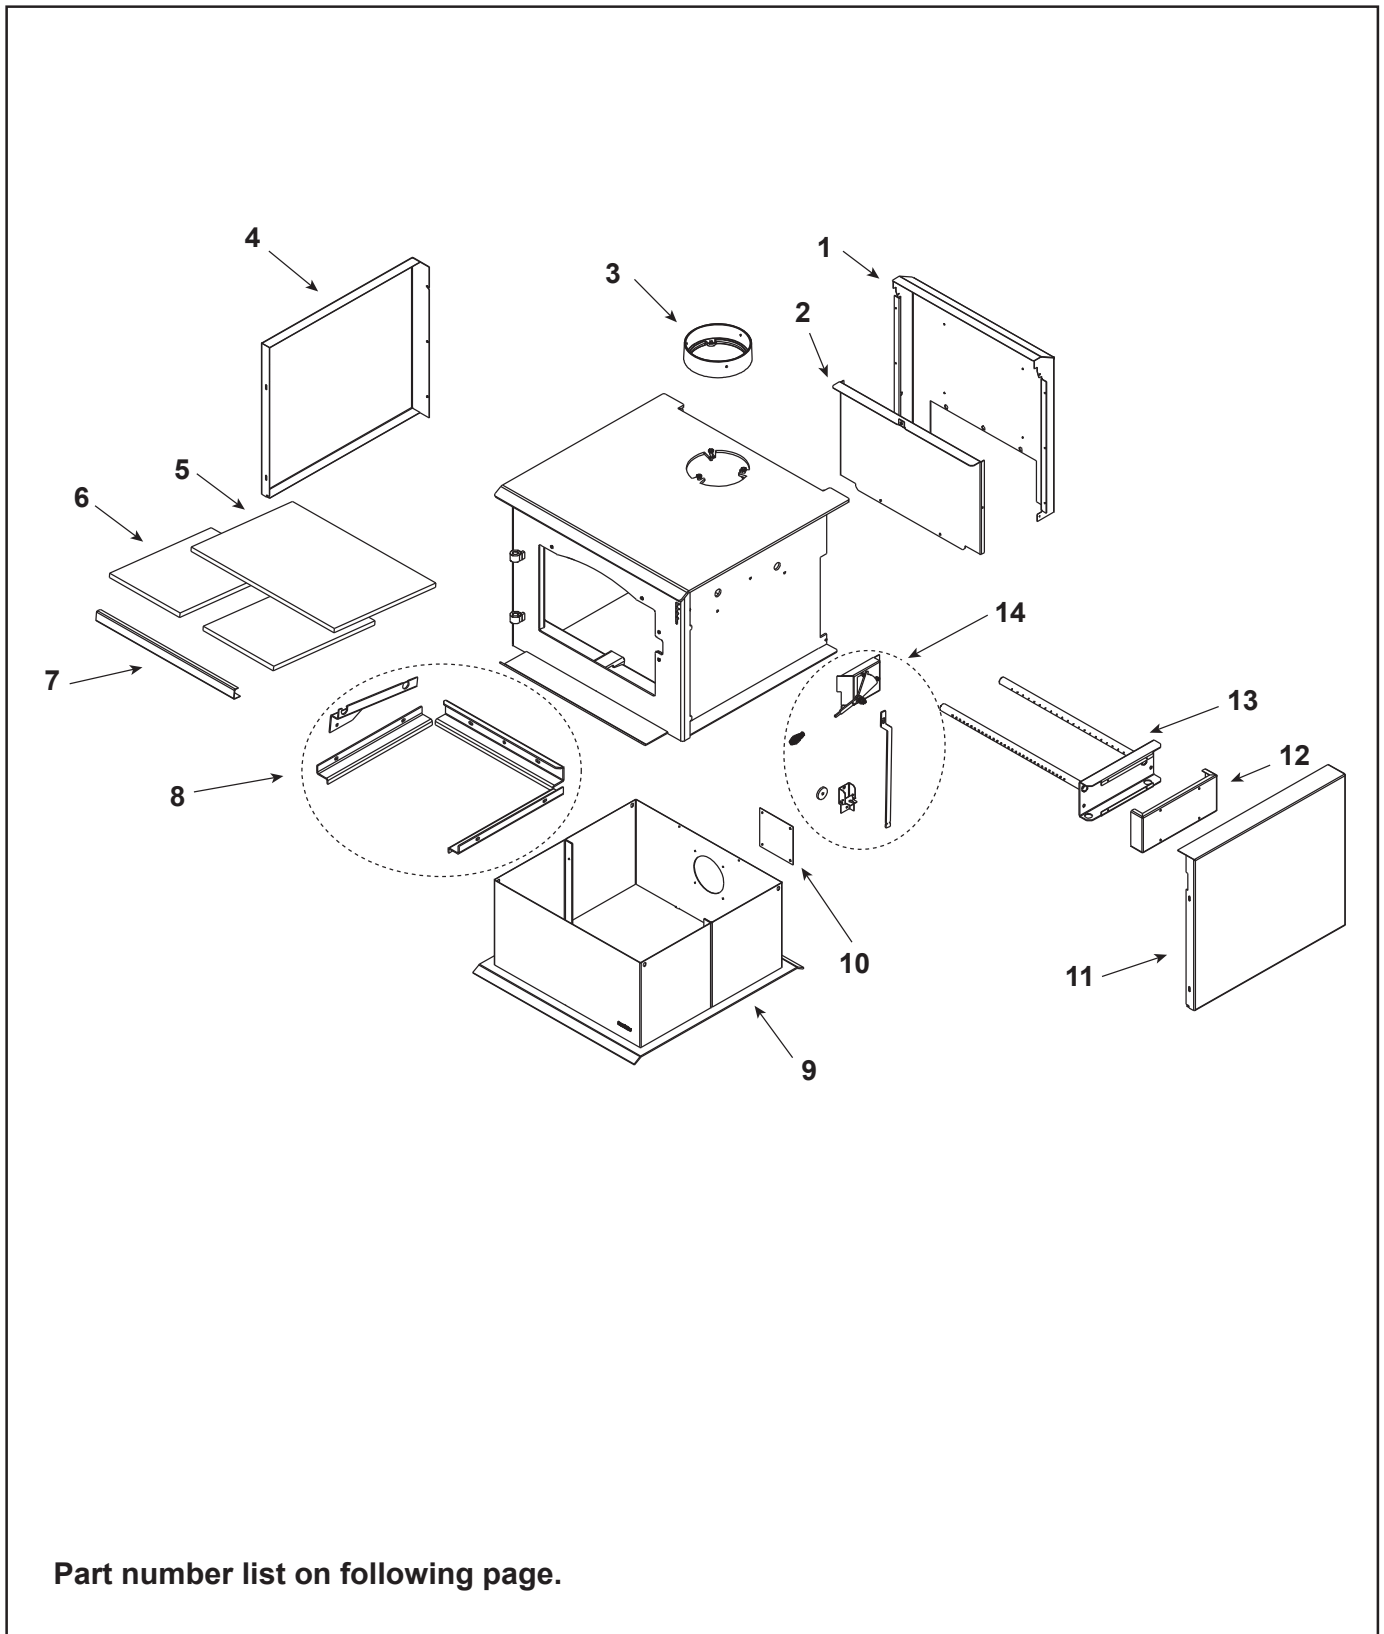

ECO-ADV-WS18

Beginning Manufacturing Date: Mar 2010
Ending Manufacturing Date: Active

C. Service Parts

Service Parts

ECO-ADV-WS18

Beginning Manufacturing Date: Mar 2010
Ending Manufacturing Date: Active

ITEM	DESCRIPTION	COMMENTS	PART NUMBER
1	Convection Air Channel		SRV7056-115
2	Combustion Air channel		SRV7056-116
3	Flue Collar		SRV7000-302
4	Side Panel-Left		SRV7056-133
5	Ceramic Blanket (1/2" Thick)		832-3390
6	Baffle Board	Pkg of 2	SRV7033-209
7	Baffle Protection Channel		SRV7056-147
8	Retainers- Tube Support		SRV7056-132
9	Pedestal Assembly		SRV7056-003
10	OA Cover Plate		SRV7044-217
11	Side Panel-Right		SRV7056-117
12	Tube Channel Cover		SRV7056-125
13	Tube Channel Assembly		SRV7056-006

14 Inlet Assembly