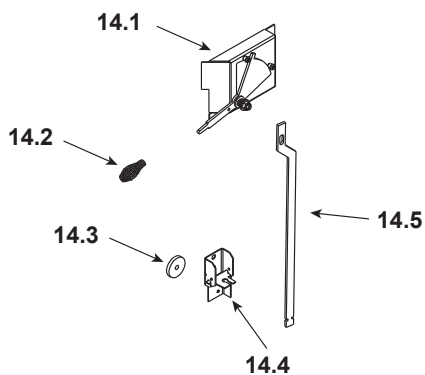

14 Inlet Assembly