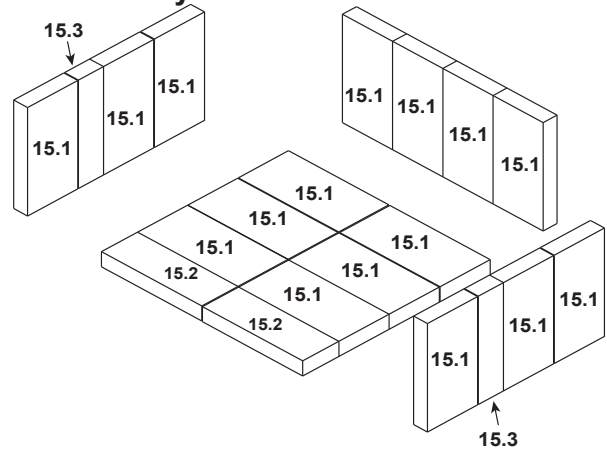

#15 Brick Assembly

14	Burn Rate Control		
14.1	Burn Rate Control Assembly		SRV7056-008
14.2	Spring Handle, 1/4" Black		SRV7000-614
14.3	Door Gasket		7033-282
14.4	Inlet Door Assembly		SRV7056-009
14.5	Inlet Lever		SRV7056-130
15	Brick Assembly		SRV7056-007
15.1	Brick 1 (9 X 4.35 X 1.25)	Qty 16 Req	
15.2	Brick 2 (9 X 3.25 X 1.25)	Qty 2 req.	
15.3	Brick 3 (9 x 2.5 x 1.25)	Qty 2 req.	
	Brick, Single Uncut		832-0550
	Brick, 6 Pack Uncut		832-3040