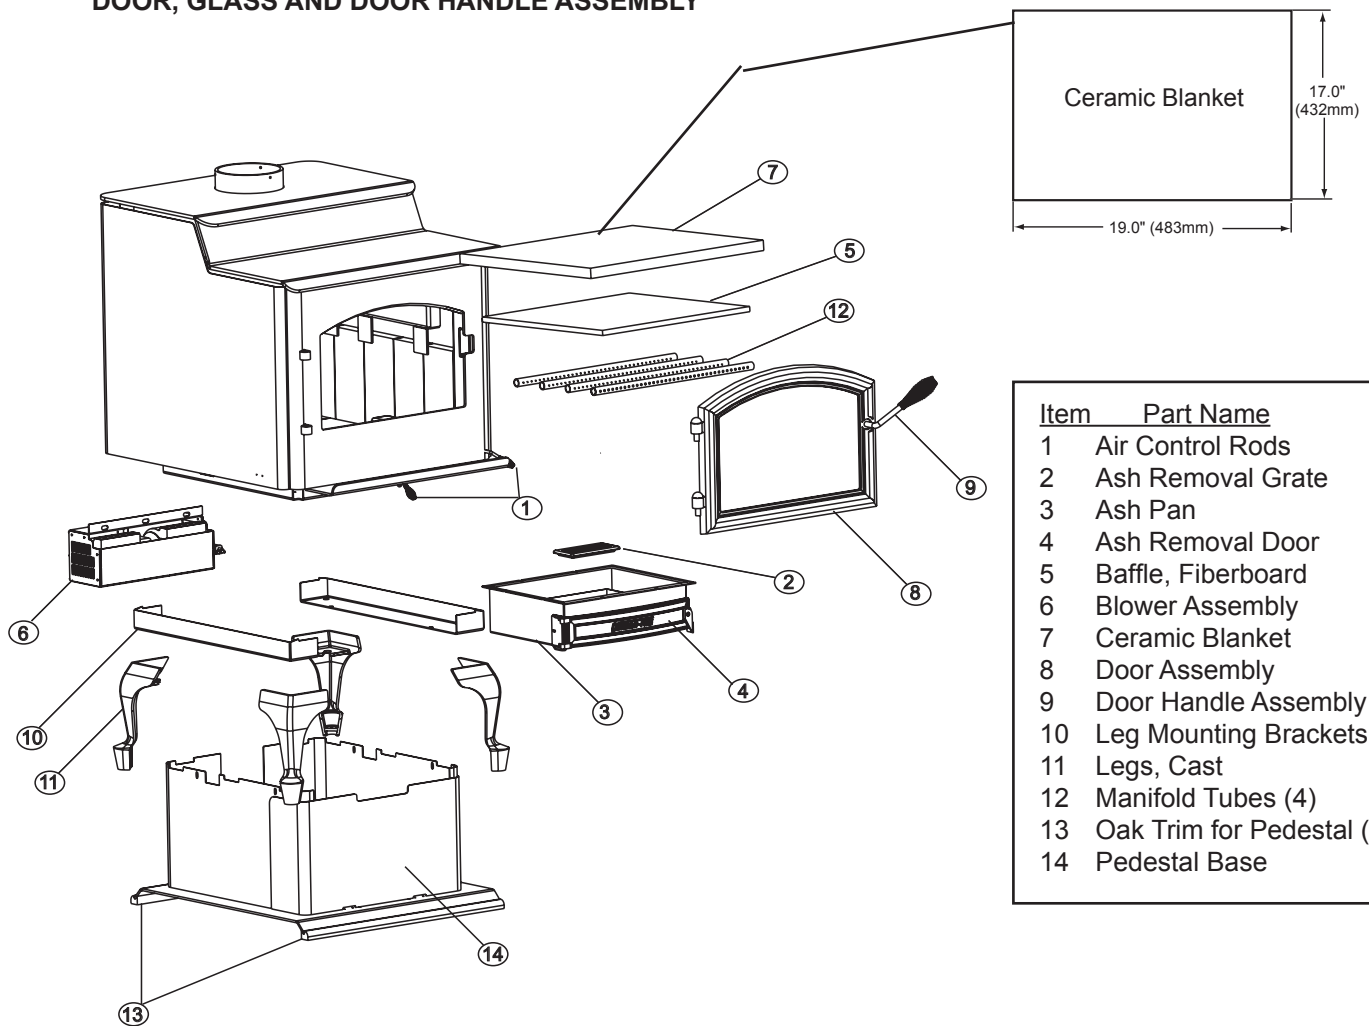

EXPLODED VIEWS

Item	Part Name
1	Door, Cast
2	Door Handle
3	Glass, Replacement
4	Glass Frame Assembly
5	Glass Frame Screws (10)
6	Hinge Pins
7	Latch, Cam
8	Latch Cam key
9	Latch, Secondary
10	Locking Nut
11	Spring Handle, 1/2"
12	Trim for Door (Trim Door Assembly only)
13	Washer, Spacing

DOOR, GLASS AND DOOR HANDLE ASSEMBLY

Item	Part Name
1	Air Control Rods
2	Ash Removal Grate
3	Ash Pan
4	Ash Removal Door
5	Baffle, Fiberboard
6	Blower Assembly
7	Ceramic Blanket
8	Door Assembly
9	Door Handle Assembly
10	Leg Mounting Brackets
11	Legs, Cast
12	Manifold Tubes (4)
13	Oak Trim for Pedestal (2)
14	Pedestal Base