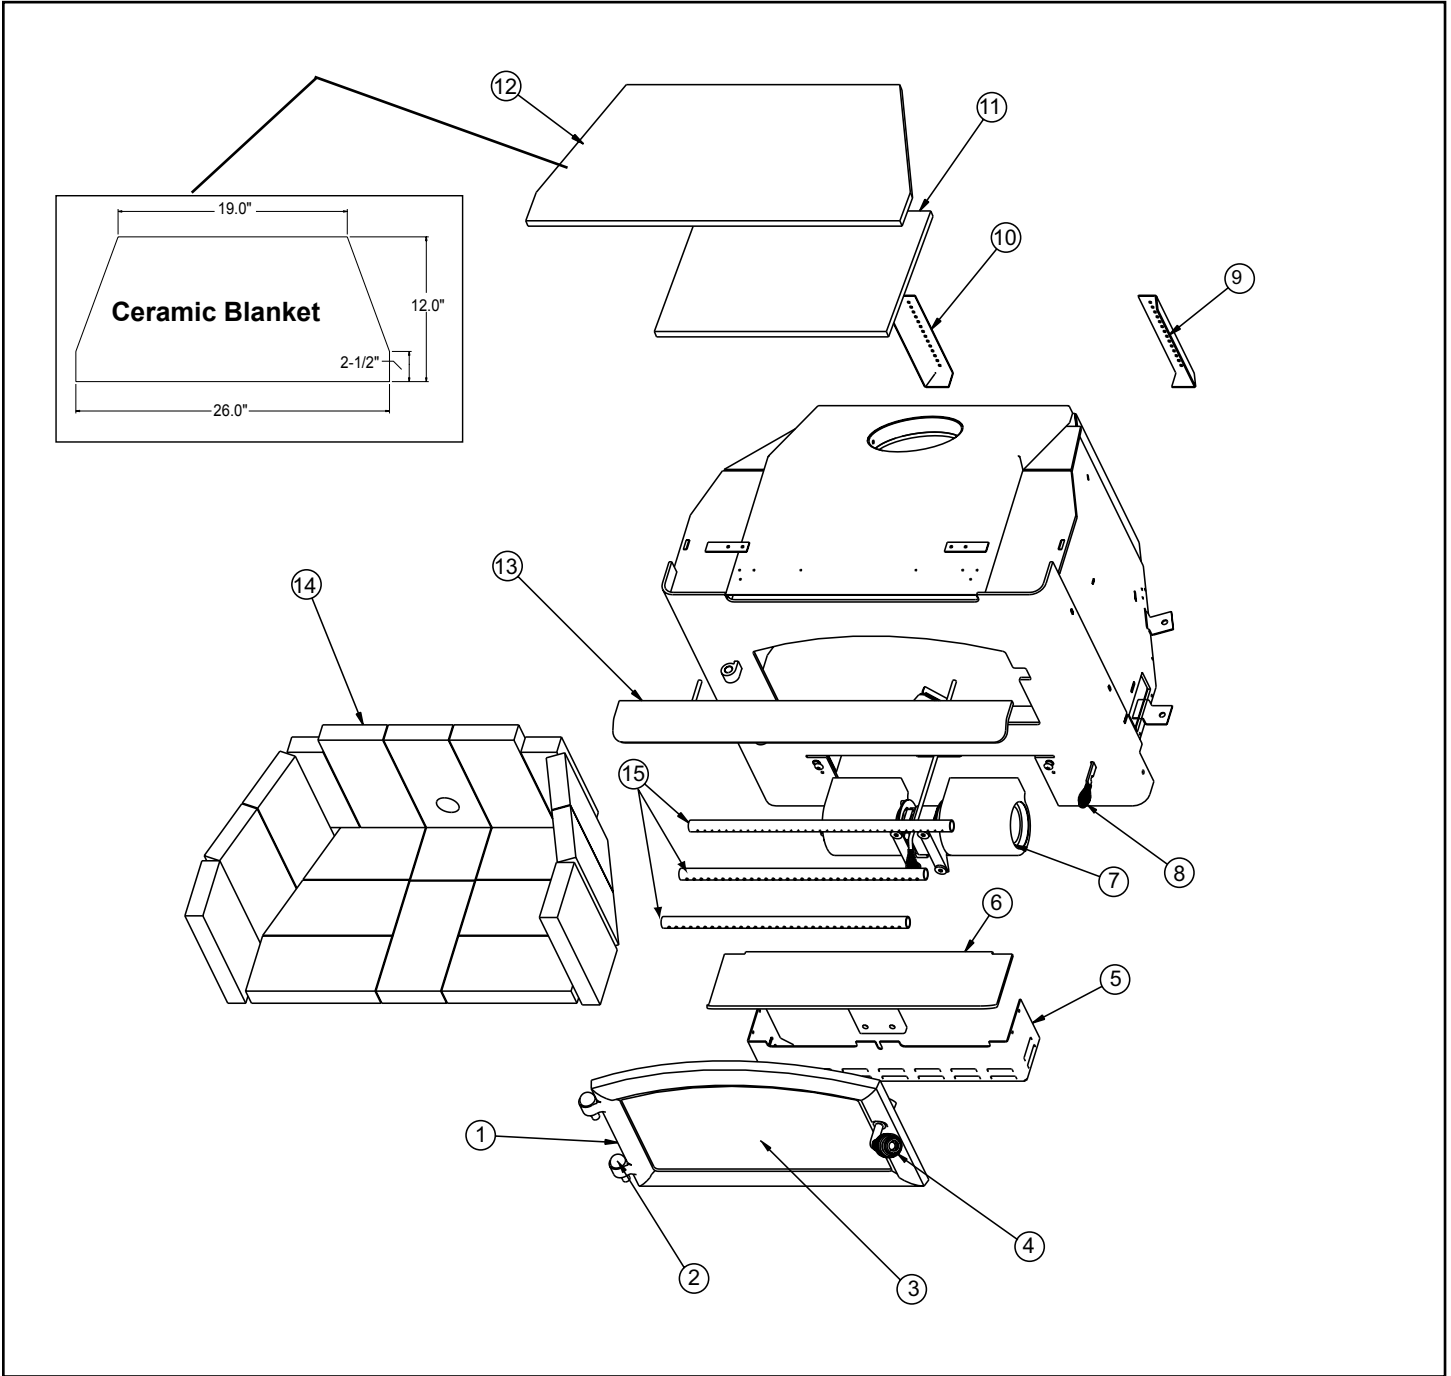

EXPLODED VIEW

Item	Description	Item	Description	Item	Description
1	Door Assembly	6	Ash Lip	11	Baffle, Fiberboard
2	Hinge Pin	7	Blower Assembly	12	Blanket, Ceramic
3	Glass Assembly	8	Spring Handle, 1/4 in.	13	Top Assembly, Cast
4	Spring Handle, 1/2 in.	9	Leveling Leg, Right	14	Brick Set
5	Blower Housing	10	Leveling Leg, Left	15	Manifold Tube Set

Item #	Part Description Alphabetical Order	SKU
	Manifold Tubes, (Set of 3)	TUBES-7007
20	Nut, Locking (Door Handle)	832-1060 226-0100/24
	Quick Connect Collar	COLLAR-QC
	Rivnut Repair Kit	REPAIR-RIVNUT
22	Screw, Glass Frame, (10)	832-0860
	Speed Control for Blower	842-0370
8	Spring Handle, Air Control, 1/4", Gold (2 ea)	832-0630
8	Spring Handle, Air Control, 1/4" Nickel (1)	250-8340
4	Spring Handle, Door, 1/2", Gold	832-0620
4	Spring Handle, Door, 1/2", Nickel	250-8330
13	Top Assembly, Cast	SRV7007-029
	Touch-up Paint, MBK	7000-304
18	Trim Ring, Door, Gold	430-2702
18	Trim Ring, Door, Nickel	430-5350
	Upgrade, Door, NL	UK-DRNL
17	Washer, Spacing (Door Handle) (qty. 3)	832-0990
	Zero Clearance Adjustable Trim Support	ADJSPT-3

Item	Description	Part No.
2	Hinge Pins	Gold: 832-0250 Nickel: 430-5320
3	Glass Assembly	7000-011
4	Spring Handle, 1/2 inch	Gold: 832-0620 Nickel: 250-8330
16	Door Handle Assembly	832-0540
17	Washer, Spacing (qty. 3)	832-0990
18	Trim Ring for Door (Trim Door Assemblies only)	Gold: 430-2702 Nickel: 430-5350
19	Cam Latch	430-1141
20	Nut, Locking	832-1060 226-0100/24
21	Key, Cam Latch	430-1151
22	Screws, Glass Frame (10)	832-0860
23	Glass Frame Set	832-1540