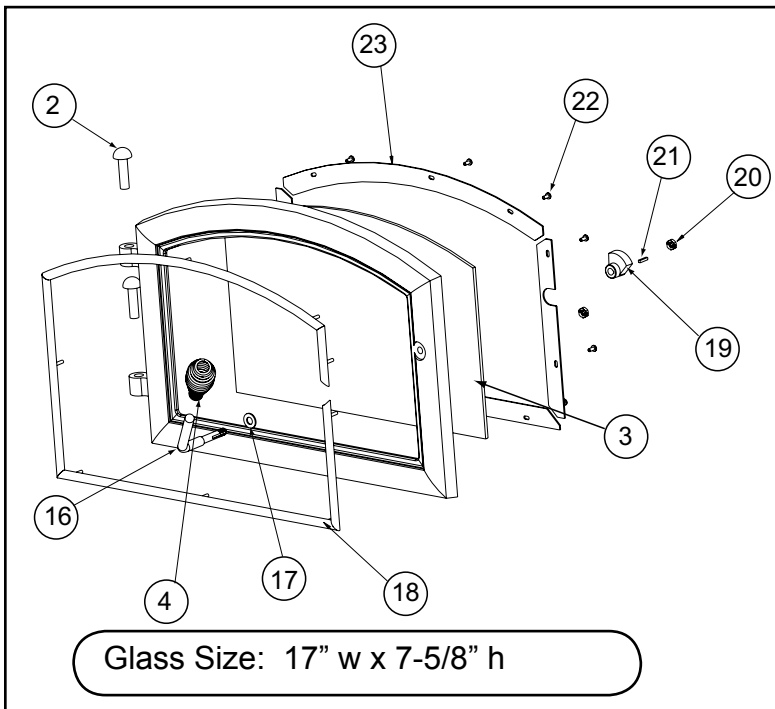

EXPLODED VIEW

Item	Description	Item	Description	Item	Description
1	Door Assembly	6	Ash Lip	11	Baffle, Fiberboard
2	Hinge Pin	7	Blower Assembly	12	Blanket, Ceramic
3	Glass Assembly	8	Spring Handle, 1/4 in.	13	Top Assembly, Cast
4	Spring Handle, 1/2 in.	9	Leveling Leg, Right	14	Brick Set
5	Blower Housing	10	Leveling Leg, Left	15	Manifold Tube Set

Item	Description	Part No.
2	Hinge Pins	Gold: 832-0250 Nickel: 430-5320
3	Glass Assembly	7000-011
4	Spring Handle, 1/2 inch	Gold: 832-0620 Nickel: 250-8330
16	Door Handle Assembly	832-0540
17	Washer, Spacing (qty. 3)	832-0990
18	Trim Ring for Door (Trim Door Assemblies only)	Gold: 430-2702 Nickel: 430-5350
19	Cam Latch	430-1141
20	Nut, Locking	832-1060 226-0100/24
21	Key, Cam Latch	430-1151
22	Screws, Glass Frame (10)	832-0860
23	Glass Frame Set	832-1540