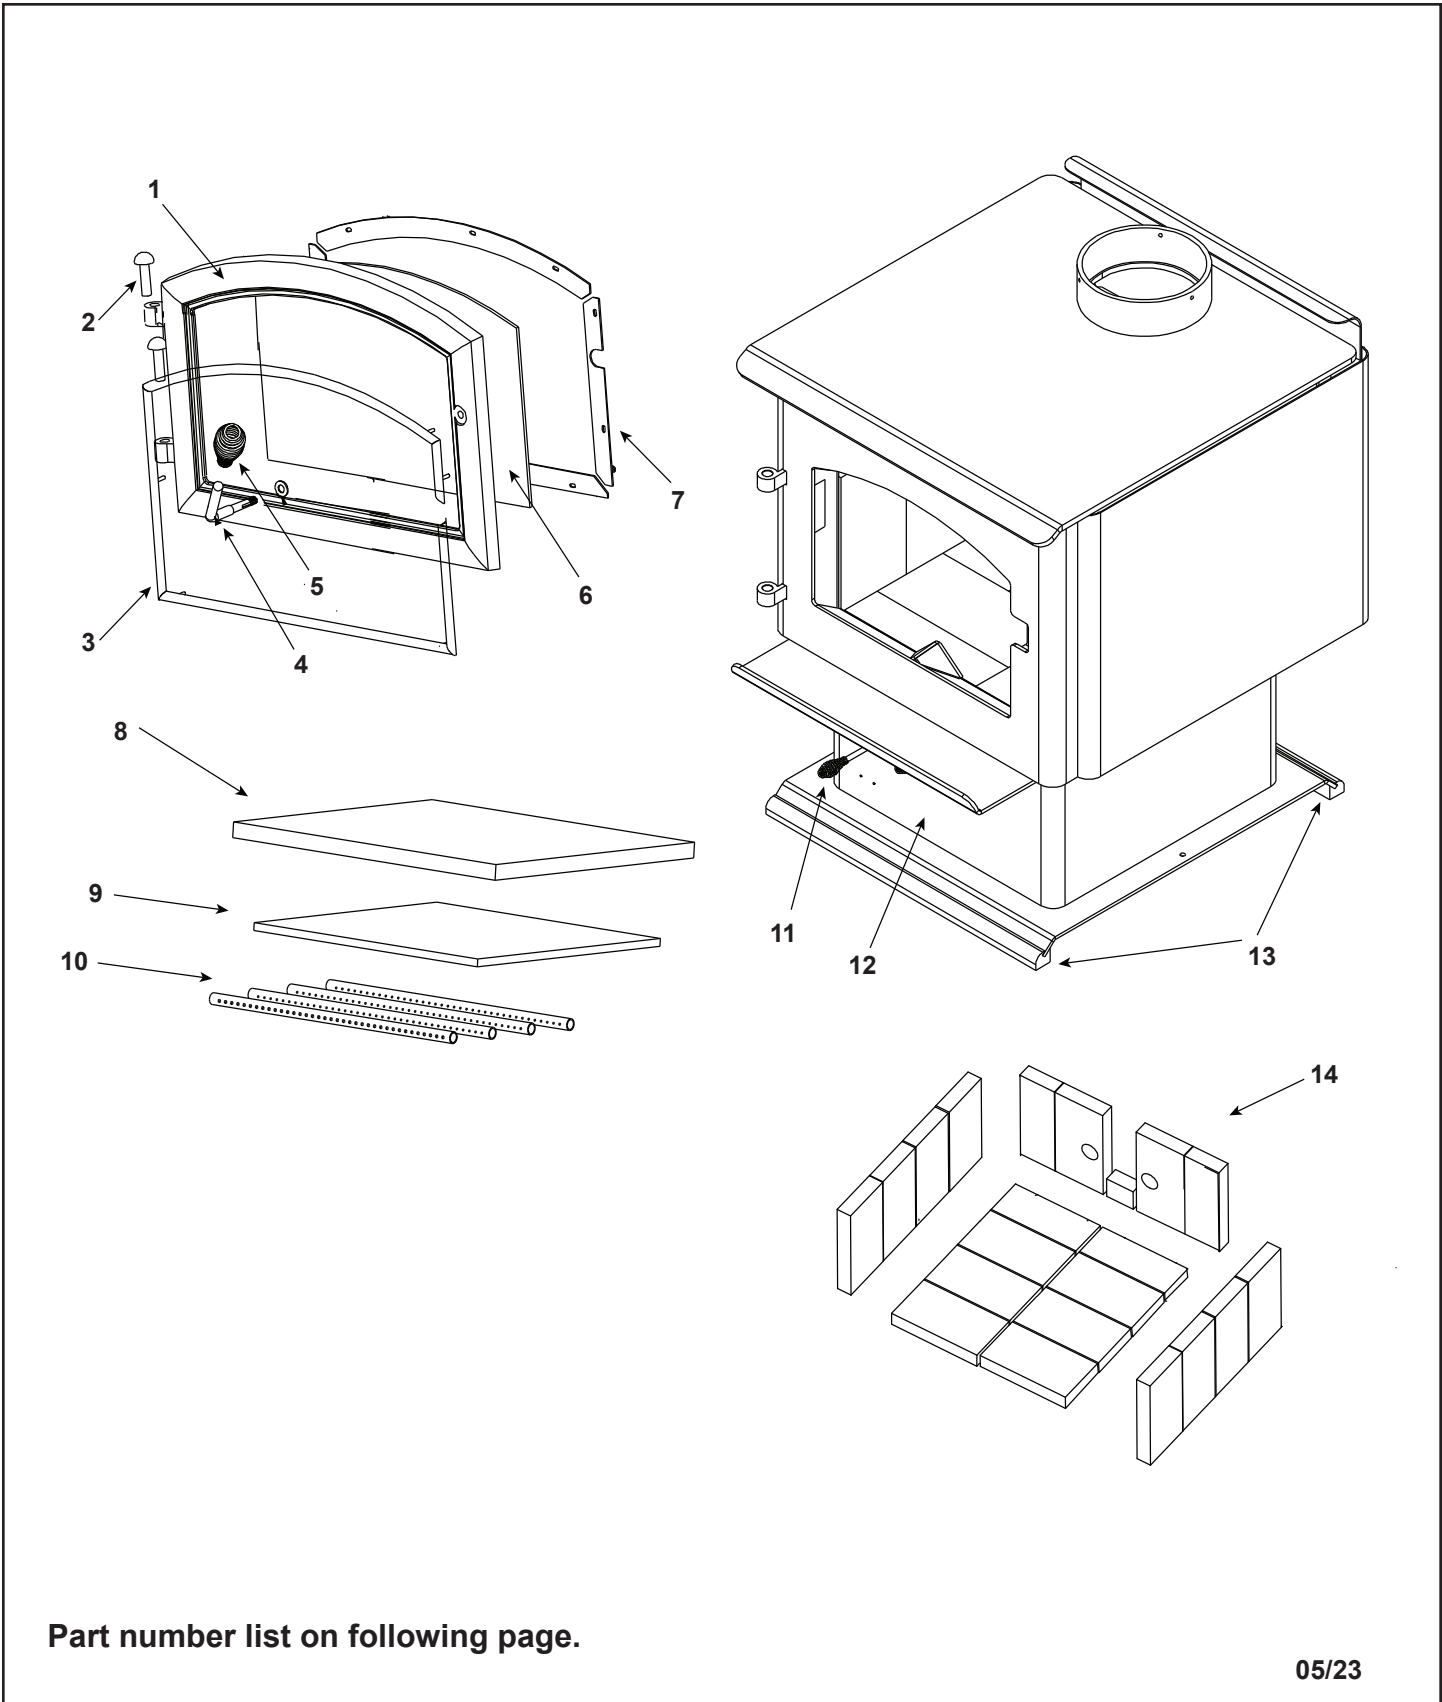

820-0710 (Millennium, Black Door), 43M-GT (Millennium, Gold Trim Door), 43M-NT (Millennium, Nickel Trim Door)

Part number list on following page.

ITEM	DESCRIPTION	COMMENTS	PART NUMBER
1	Door Assembly	No longer available	832-1092
		No longer available	832-1912
		No longer available	DR-31/43NL
2	Hinge Pins, 1/2"	Gold	832-0250
		Nickel	SRV430-5320
3	Trim, Ring, Door	No longer available	430-2682
		No longer available	430-5340
4	Door Handle Only		SRV430-1131
5	Spring Handle, 1/2"	Gold	832-0620
		Nickel	250-8330
6	Door Glass Assembly - 15.50 W x 11.38 H		SRV7000-012
7	Glass Frame Set		832-0350
	Cam Latch		SRV430-1141
	Component Pack (Spring Handles (1) 1/2" & (2) 1/4", (2) Gold Hinge Pins, Quadra-Fire Logo)	Black & Gold Doors	SRV436-5350
		For Nickel Doors	436-5360
	Gasket, Glass Tape, 3/4" - Field Cut to Size	5 Ft Length	832-0460
	Key, Cam Latch		SRV430-1151
	Rope, Door, 3/4" x 84" - Field Cut to Size	7 Ft Length	832-1680
8	Ceramic Fiber Blanket, 1 In.		832-3401
9	Baffle, Fiberboard		831-1980
10	Manifold Tube Set	No longer available	831-2000
	Manifold Clip/Screws		832-0661
11	Spring Handle, Air Control, 1/4"	Gold	832-0630
		Nickel	250-8340
12	Pedestal Assembly	No longer available	831-1860
	Plug, Trimount, .250"	Pkg of 24	229-0880/24
13	Trim, Oak Wood, (Pedestal) Pair	No longer available	832-0560
	Handle Assembly W/ Secondary Latch		472-5130
	Logo, Quadra-Fire	Pkg of 10	7000-649/10
	Paint Touch-Up, 4 oz		812-0910
	Reliner Kit Service	No longer available	SRV471-5210
	Speed Control Only (Rheostat)		842-0370