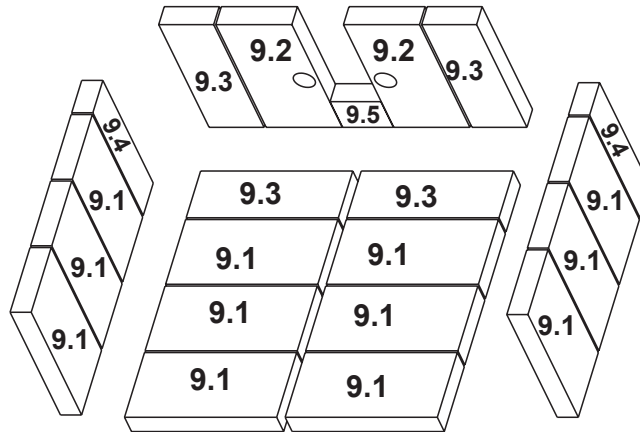

Part number list on following page.

Beginning Manufacturing Date: Jan. 2003  
Ending Manufacturing Date: Jul 2009

ITEM	DESCRIPTION	COMMENTS	PART NUMBER
1	Ceramic Fiber Blanket, 1"		832-3401
2	Baffle, Fiberboard		831-1800
3	Flue Tab	No longer available	438-0010
4	Blower Assembly w/ Wire Harness	No longer available	831-1101
	Blower Cord w/Speed Control & Harness	No longer available	832-1400
	Blower, Rodale - Replacement		832-3190
5	Screen, Black	No longer available	831-0920
6	Screen Assembly, Louver	No longer available	831-0870
		No longer available	LVR-31-NL
7	Trim Ring, Louver	No longer available	430-2691
		No longer available	430-5430
8	Manifold Tube Set	No longer available	831-1810
	Manifold Clip/Screws		832-0661

**#9 Brick Set**

9	Brick Set	No longer available	831-1830
9.1	Brick 1 9 X 4.5 X 1.25"	Qty 12 req	
9.2	Brick 2 (9 X 4.5 x 1.25 with hole)	Pkg of 2	SRV436-0380
9.3	Brick 3 (9 X 3.25 X 1.25")	Qty 4 Req	
9.4	Brick 4 (9 X 2.25 X 1.25")	Qty 2 Req	
9.5	Brick 5 (3 X 2.25 X 1.25")	Qty 1 req	
	Brick, Single	Qty: 1	832-0550
	Brick, Uncut	Qty: 6	832-3040
10	Spring Handle, 1/4"	Gold (Pkg of 2)	832-0630
		Nickel (Pkg of 1)	250-8340
11	Blower Cord w/ Speed Control	Blower Cord Only	821-0110