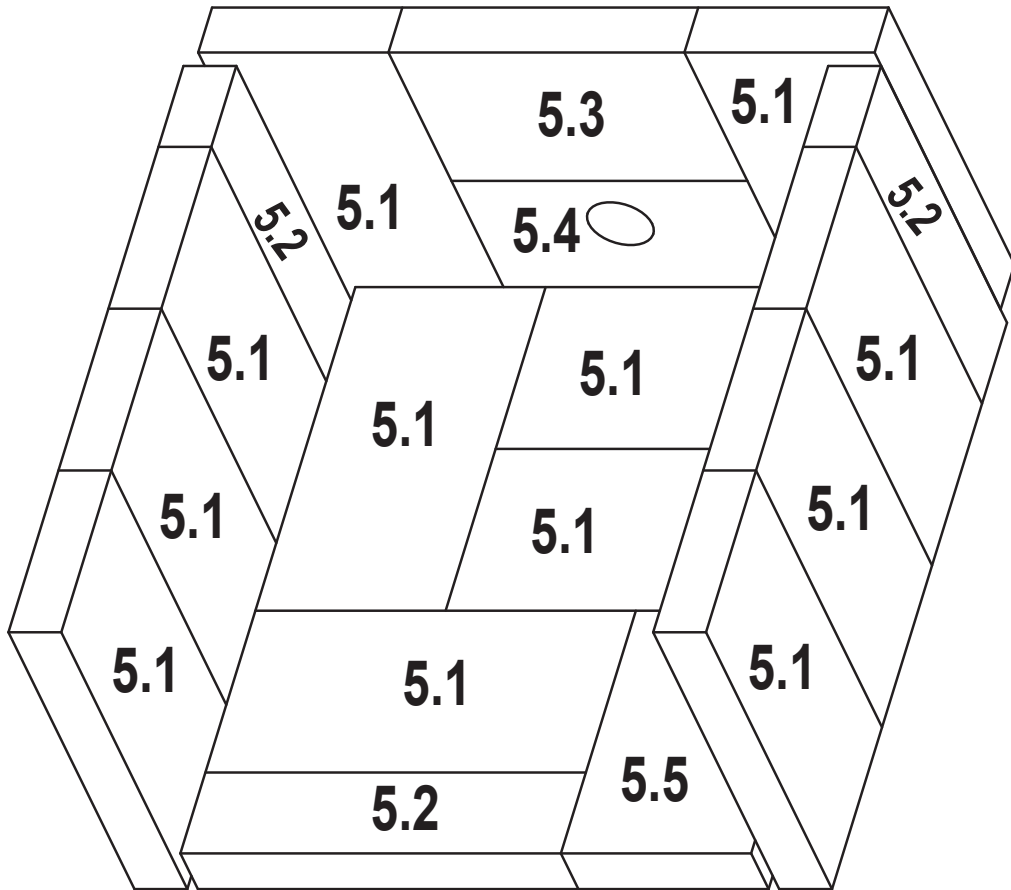

820-0680 (Black Door), 21M-GT (Gold Trim Door), 21M-NT (Nickel Trim Door)

Part number list on following page.

ITEM	DESCRIPTION	COMMENTS	PART NUMBER
1	Spring Handle, 1/4"	Gold	832-0630
		Nickel	250-8340
2	Pedestal Trim	No longer available	473-0290
3	Baffle Fiber, 21-Act	No longer available	831-2040
4	Manifold Tube Set	No longer available	TUBES-21M
	Manifold Clip/Screws	Pkg of 4	832-0661

**#5 Brick Assembly**

5	Brick Assembly - Complete Set	No longer available	831-1890
5.1	Brick, 9.0" x 4-1/2" x 1-1/4"	Qty. 12 Req.	
5.2	Brick, 9.0" x 2-1/2" x 1-1/4"	Qty. 3 Req.	
5.3	Brick, 7.0" x 4-1/2" x 1-1/4"	Qty. 1 Req.	
5.4	Brick, 7.0" x 4-1/2" x 1-1/4" w/hole	No longer available	SRV473-0370
5.5	Brick, 6-3/4" x 4-1/2" x 1-1/4"	Qty. 1 Req.	
	Brick, Uncut	Pkg of 1	832-0550
		Pkg of 6	832-3040