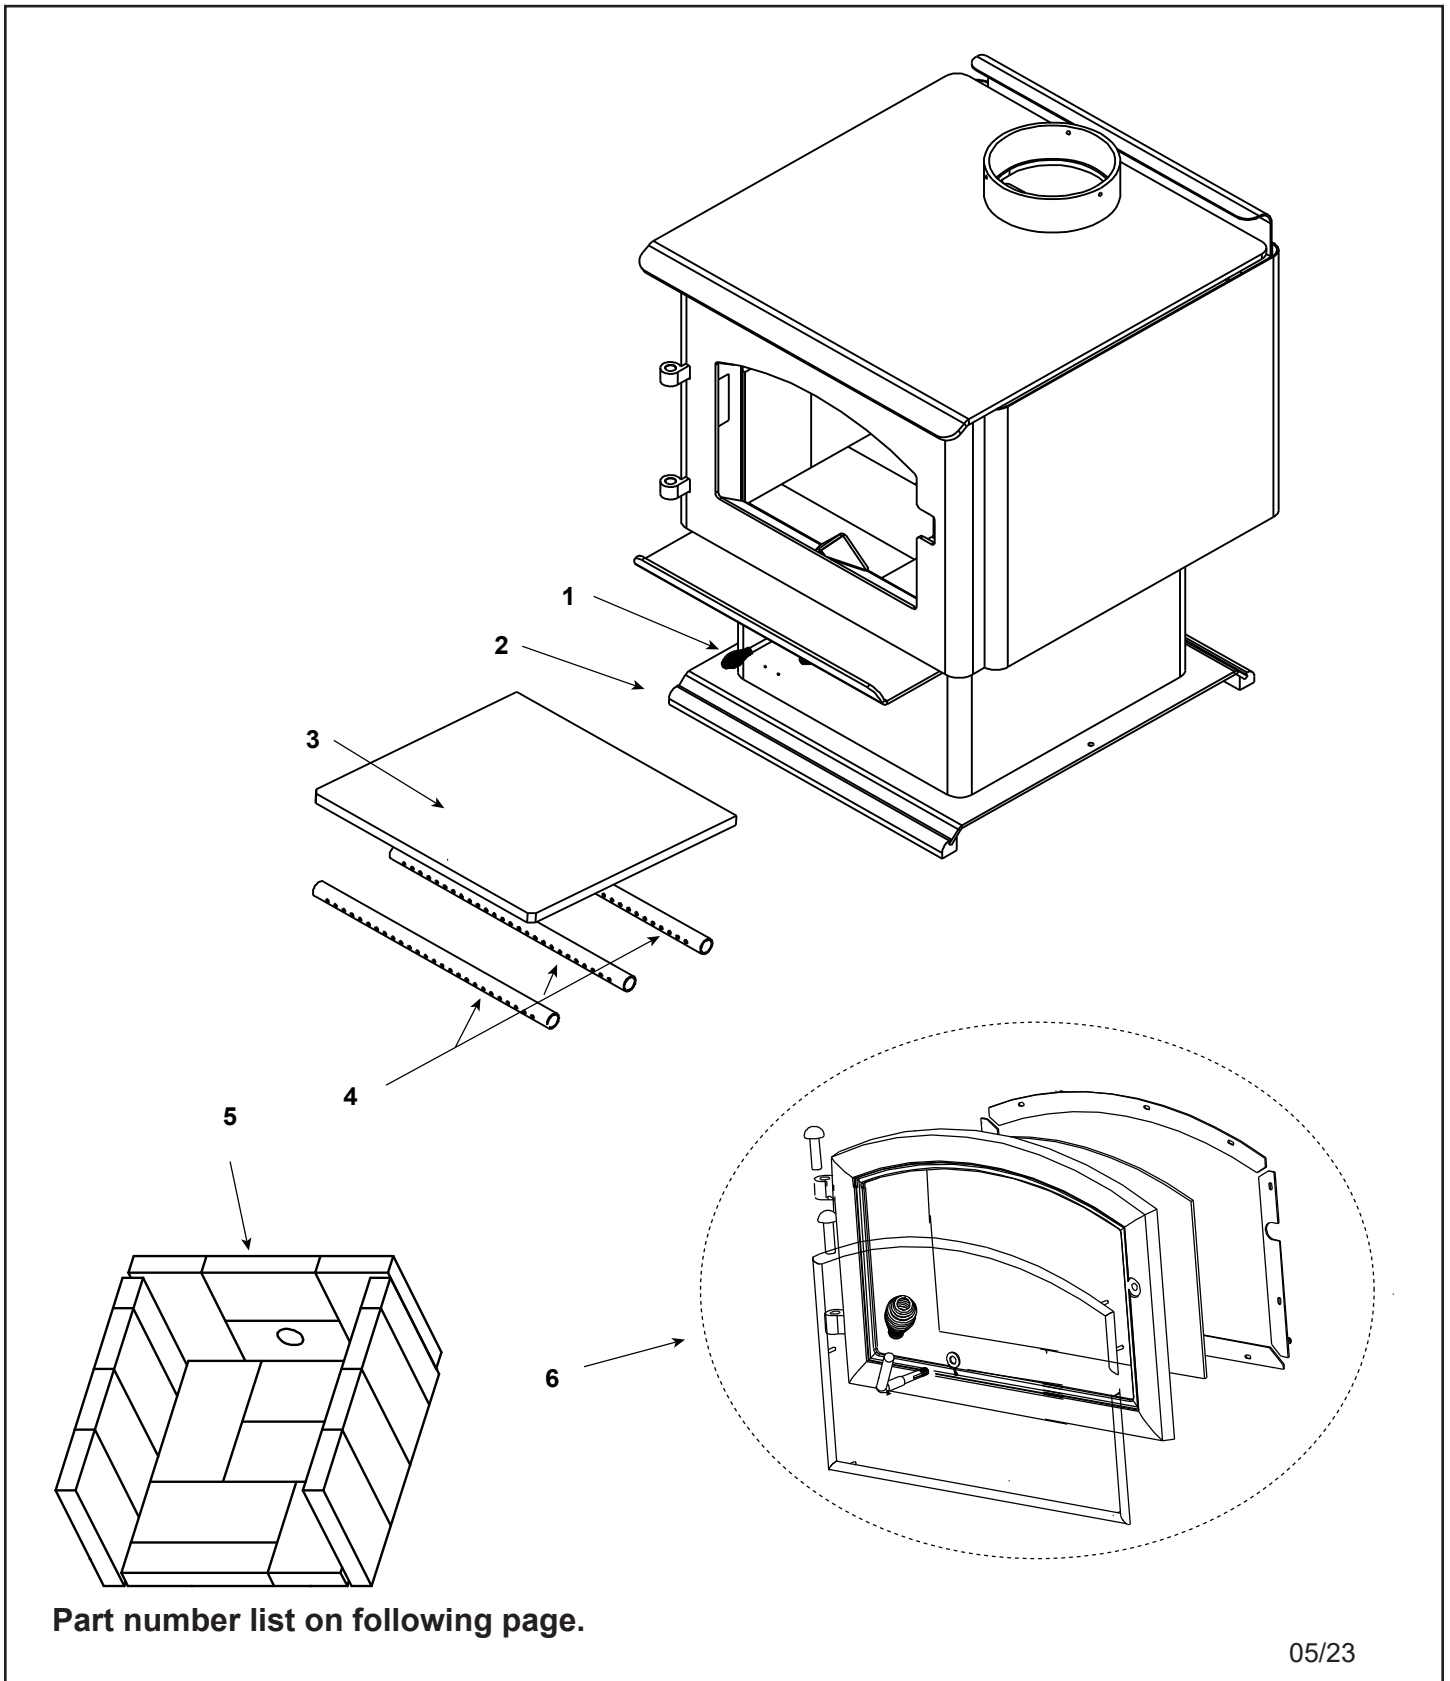

820-0680 (Black Door), 21M-GT (Gold Trim Door), 21M-NT (Nickel Trim Door)

Part number list on following page.

ITEM	DESCRIPTION	COMMENTS	PART NUMBER
1	Spring Handle, 1/4"	Gold	832-0630
		Nickel	250-8340
2	Pedestal Trim	No longer available	473-0290
3	Baffle Fiber, 21-Act	No longer available	831-2040
4	Manifold Tube Set	No longer available	TUBES-21M
	Manifold Clip/Screws	Pkg of 4	832-0661

**#5 Brick Assembly**

5	Brick Assembly - Complete Set	No longer available	831-1890
5.1	Brick, 9.0" x 4-1/2" x 1-1/4"	Qty. 12 Req.	
5.2	Brick, 9.0" x 2-1/2" x 1-1/4"	Qty. 3 Req.	
5.3	Brick, 7.0" x 4-1/2" x 1-1/4"	Qty. 1 Req.	
5.4	Brick, 7.0" x 4-1/2" x 1-1/4" w/hole	No longer available	SRV473-0370
5.5	Brick, 6-3/4" x 4-1/2" x 1-1/4"	Qty. 1 Req.	
	Brick, Uncut	Pkg of 1	832-0550
		Pkg of 6	832-3040