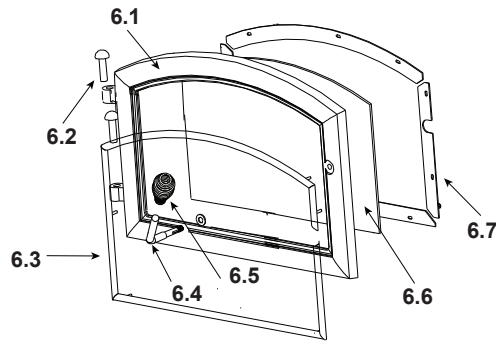

#6 Door Assembly

ITEM	DESCRIPTION	COMMENTS	PART NUMBER
6.1	Door Assembly	No longer available	832-1082
		No longer available	832-1902
		No longer available	DR-21NL
6.2	Hinge Pins, 1/2"	Gold	832-0250
		Nickel	SRV430-5320
6.3	Trim Ring	No longer available	430-2712
		No longer available	430-5330
6.4	Door Handle Only		SRV430-1131
6.5	Spring Handle, 1/2"	Gold	832-0620
		Nickel	250-8330
6.6	Glass Assembly		SRV7000-013
6.7	Glass Frame Set		GL-FRM-21M
	Cam, Door Latch - Cam Unique to 2100 ACT		473-0400
	Component Pack (Includes Gold Spring Handles (1) 1/2" & (2) 1/4", (2) Gold Hinge Pins, Quadra-Fire Logo)	For Black & Gold Door Assembly	SRV436-5350
	Component Pack (Includes Nickel Spring Handles (1) 1/2" & (2) 1/4", 2 - Nickel Hinge Pins, QuadraFire Logo)	For Nickel Door Assembly	436-5360
	Gasket, Glass Tape, 3/4 "		832-0460
	Key, Cam Latch		SRV430-1151
	Logo, Quadra-Fire	No longer available	200-3180
		No longer available	200-3240
	Nut, Keps Lock, 8-32	Pkg of 40	226-0060/40
	Nut, Locking Door Handle	Pkg of 24	226-0100/24
	Rope, Door, 3/4" X 84"		832-1680
	Screw, Flat Head Philips 8-32 X 1/2		832-0860
	Spring Handle, 1/4"	Gold	832-0630
		Nickel	250-8340
	Washer, Sae, 3/8	Pkg of 3	832-0990

Additional service part numbers appear on following page.