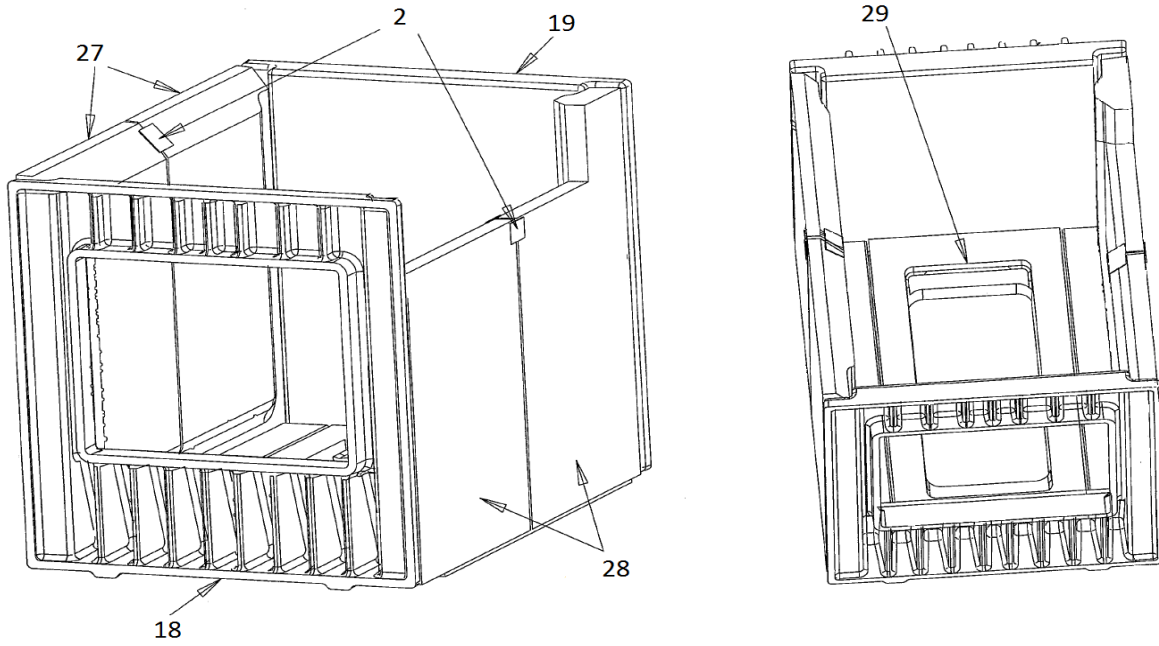

**DEVA**  
**Model 8220**

**hearthstone**  
*the HEART of YOUR HOME*

**Parts List:**

1	BASE: FIREBOX SUPPORT,DEV	2110-706
2	BRACKET: REFRACTORY,DEV	5170-010
3	DOOR: ASH ASSEMBLY,DEV	91-58712
4	DOOR: OVEN ASSEMBLY,DEV	91-58711
5	DOOR: FIREBOX ASSEMBLY,DEV	91-58713
6	FRAME: S/S TOP GLASS,DEV	5170-001
7	FRONT: LOWER CAST BLACK,DEV	2250-200
8	GASKET KIT: DEV	92-58202
9	GRATE: ASH,DEV	2110-705
10	GRILL: TOP COOKING,DEV	2150-705
11	HAND RAIL: 22MM BAR (SMALL), DEV	5170-007
12	HAND RAIL: 30MM BAR (LARGE), DEV	5170-008
13	HANDLE: FIREBOX DOOR, DEV	91-71711
14	HANDLE: ASH DOOR, DEV	91-71712
15	LATCH: KIT, ASH AND LOAD DOOR, DEV	92-73205
16	MANUAL: OWNER'S,DEV	6400-40460
17	PAN: BOTTOM / DRIP, DEV	5922-010
18	PANEL: FIREBOX FRONT,DEV	2110-707
19	PANEL: FIREBOX REAR,DEV	2110-708
20	PANEL: SIDE ASSEMBLY,DEV	91-59710
21	PIN: HINGE,BOTTOM ASH DOOR, DEV	4300-0185
22	PIN: HINGE,BOTTOM LOAD/TOP ASH DOOR,DEV	4300-0183
23	PIN: HINGE, TOP LOADING DOOR, DEV	4300-0180
24	PLATE: FLUE,DEV	2150-700
25	PLATE:CLEANOUT COVER ASSEMBLY,DEV	91-58714
26	RACK: OVEN , DEV	5922-011
27	REFRACTORY: LEFT,DEV	3060-433
28	REFRACTORY: RIGHT,DEV	3060-434
29	REFRACTORY: BASE, DEV	3060-432
30	SPACER:DOOR, X/X" IDX X/X" ODX1/8" T DEV	4700-0855
31	SUPPORT: 22MM HAND RAIL (SMALL),DEV	5170-005
32	SUPPORT: KIT 30MM HAND RAIL (LARGE),DEV	92-49200
33	THERMOSTAT: CHROME, ANALOG, DEV	7200-515
34	TOOL: POKER, DEV	5922-005
35	TOOL: SCRAPER, DEV	5922-006
36	HANDLE: OVEN DOOR ASSEMBLY	91-71710

**DEVA**  
Model 8220

**hearthstone**  
*the HEART of YOUR HOME*

**Parts List:**

**DEVA**  
Model 8220

**Parts List:**