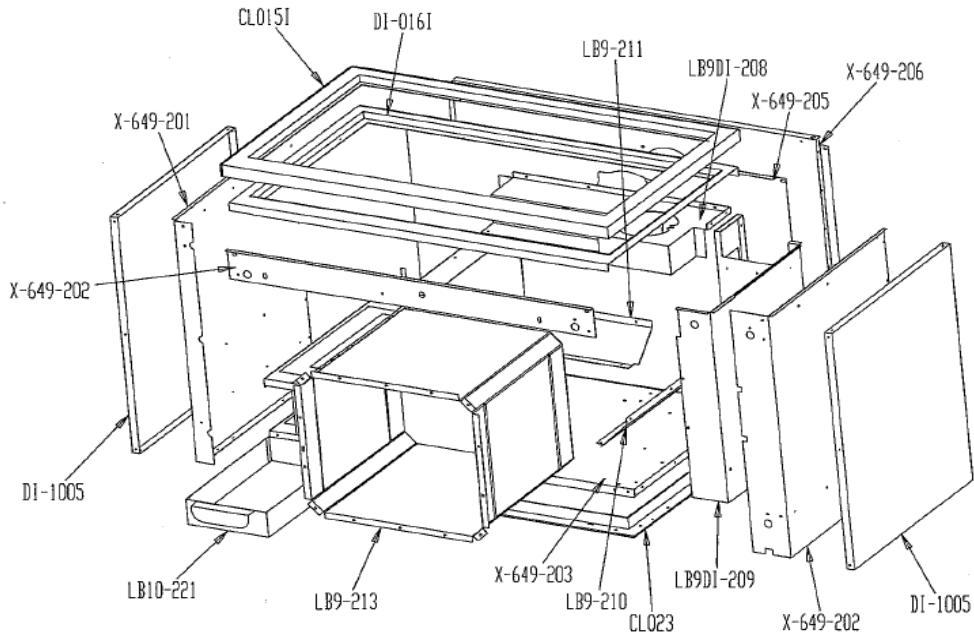

DEVA
Model 8220

hearthstone
the HEART of YOUR HOME

Parts List:

1	BASE: FIREBOX SUPPORT,DEV	2110-706
2	BRACKET: REFRACTORY,DEV	5170-010
3	DOOR: ASH ASSEMBLY,DEV	91-58712
4	DOOR: OVEN ASSEMBLY,DEV	91-58711
5	DOOR: FIREBOX ASSEMBLY,DEV	91-58713
6	FRAME: S/S TOP GLASS,DEV	5170-001
7	FRONT: LOWER CAST BLACK,DEV	2250-200
8	GASKET KIT: DEV	92-58202
9	GRATE: ASH,DEV	2110-705
10	GRILL: TOP COOKING,DEV	2150-705
11	HAND RAIL: 22MM BAR (SMALL), DEV	5170-007
12	HAND RAIL: 30MM BAR (LARGE), DEV	5170-008
13	HANDLE: FIREBOX DOOR, DEV	91-71711
14	HANDLE: ASH DOOR, DEV	91-71712
15	LATCH: KIT, ASH AND LOAD DOOR, DEV	92-73205
16	MANUAL: OWNER'S,DEV	6400-40460
17	PAN: BOTTOM / DRIP, DEV	5922-010
18	PANEL: FIREBOX FRONT,DEV	2110-707
19	PANEL: FIREBOX REAR,DEV	2110-708
20	PANEL: SIDE ASSEMBLY,DEV	91-59710
21	PIN: HINGE,BOTTOM ASH DOOR, DEV	4300-0185
22	PIN: HINGE,BOTTOM LOAD/TOP ASH DOOR,DEV	4300-0183
23	PIN: HINGE, TOP LOADING DOOR, DEV	4300-0180
24	PLATE: FLUE,DEV	2150-700
25	PLATE:CLEANOUT COVER ASSEMBLY,DEV	91-58714
26	RACK: OVEN , DEV	5922-011
27	REFRACTORY: LEFT,DEV	3060-433
28	REFRACTORY: RIGHT,DEV	3060-434
29	REFRACTORY: BASE, DEV	3060-432
30	SPACER:DOOR, X/X" IDX X/X" ODX1/8" T DEV	4700-0855
31	SUPPORT: 22MM HAND RAIL (SMALL),DEV	5170-005
32	SUPPORT: KIT 30MM HAND RAIL (LARGE),DEV	92-49200
33	THERMOSTAT: CHROME, ANALOG, DEV	7200-515
34	TOOL: POKER, DEV	5922-005
35	TOOL: SCRAPER, DEV	5922-006
36	HANDLE: OVEN DOOR ASSEMBLY	91-71710

DEVA
Model 8220

hearthstone
the HEART of YOUR HOME

Parts List: