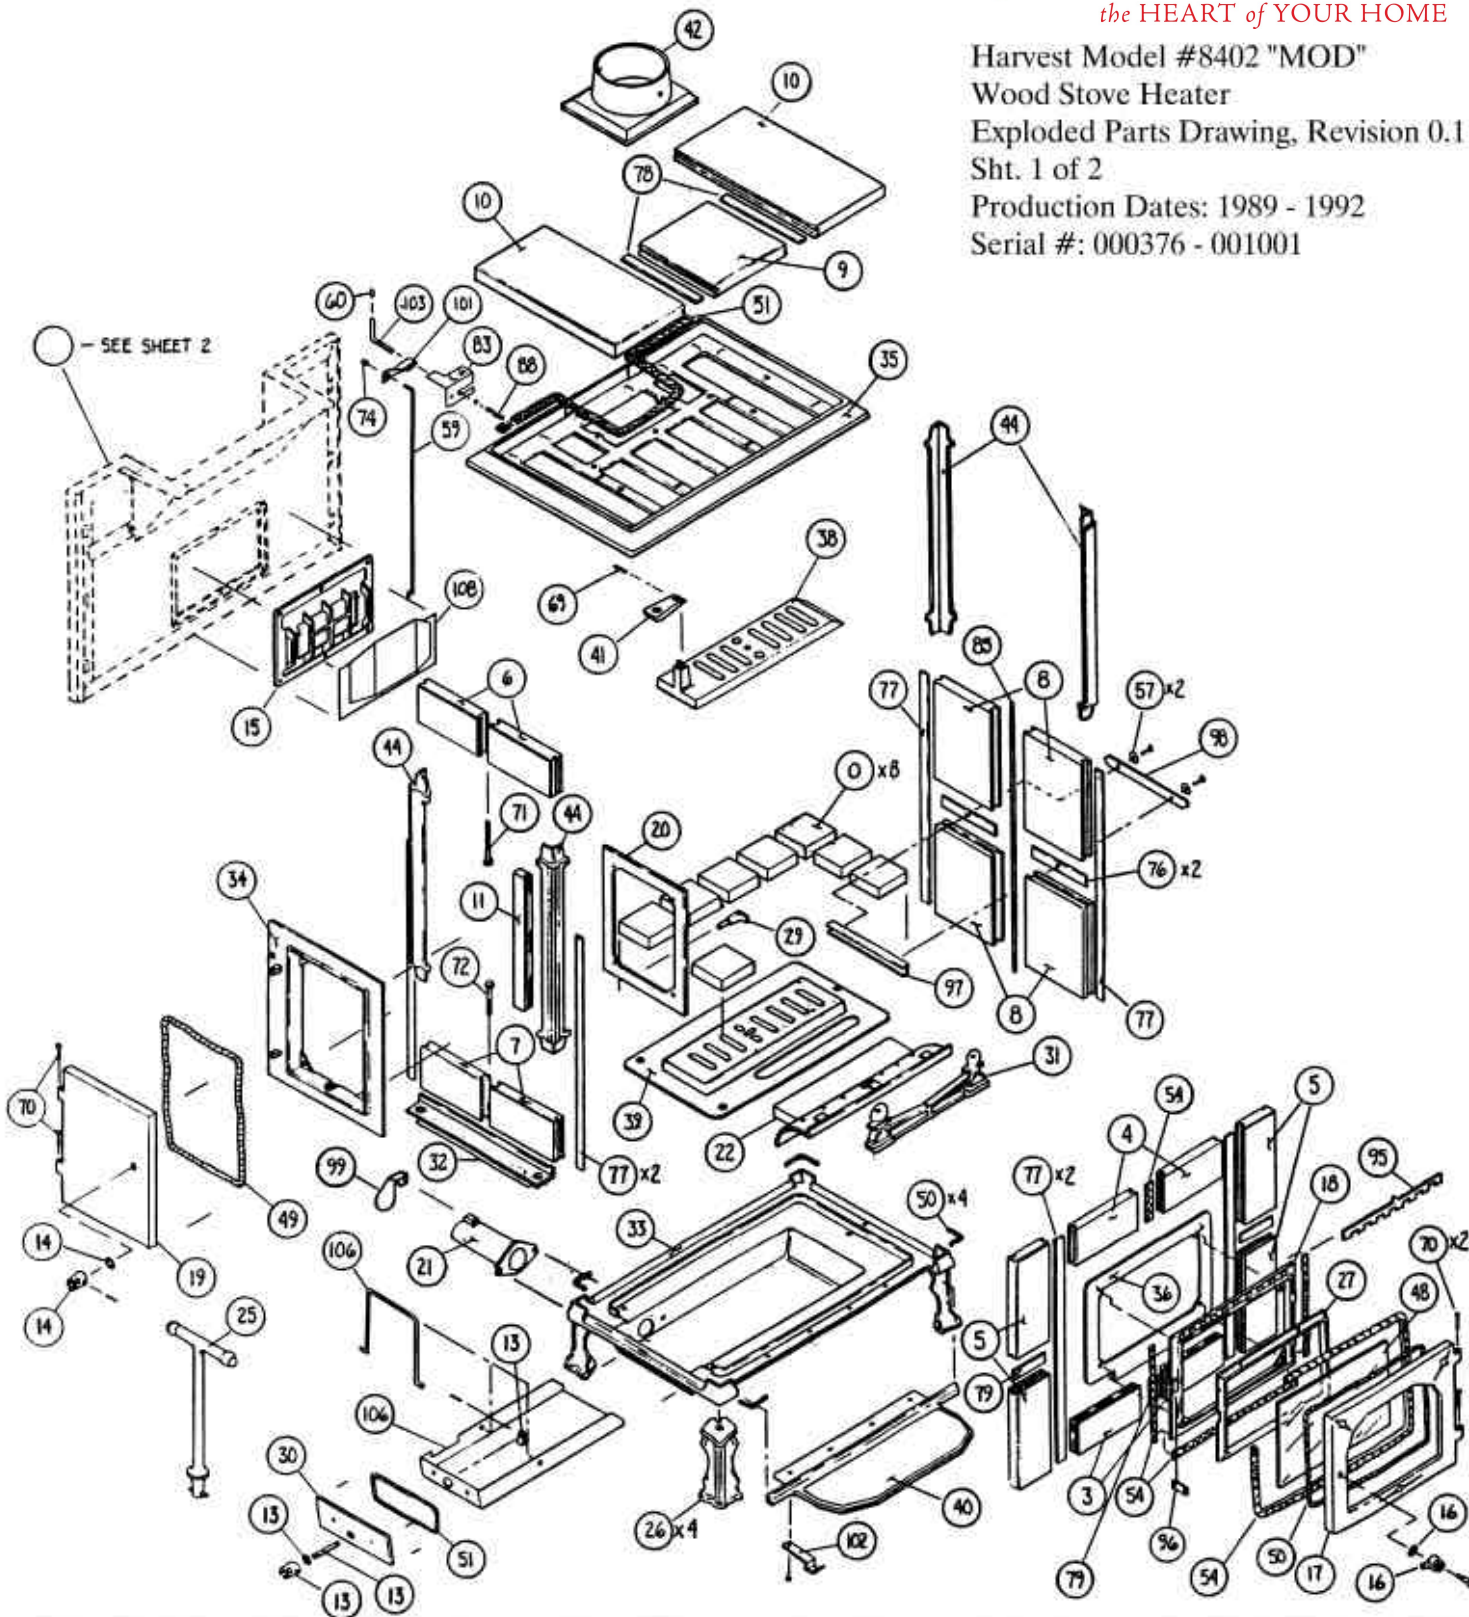

Harvest Model #8402 "MOD"
Wood Stove Heater
Exploded Parts Drawing, Revision 0.1
Sht. 1 of 2
Production Dates: 1989 - 1992
Serial #: 000376 - 001001

Harvest Model #8402 "MOD"
Wood Stove Heater
Exploded Parts Drawing, Rev. 0.1
Sht. 2 of 2
Production Dates: 1989 - 1992
Serial #: 000376 - 001001

Model: Harvest "Mod" #8402

Production Dates: 1989 - July 1992

Serial #: 000376-001001

Note: Specify color for cast iron parts which are available in enamel.

Key	Part #	Description	
3	1421-51	Front Bottom Stone 2 3/4" x 8 1/2"	
4	1421-52	Front Top Stone 3 3/4" x 8 1/2"	
5	1421-53	Front Corner Stone 9 1/2" x 3 19/32"	
6	1421-54	Left Side Top Stones 4" x 6 11/16"	
7	1421-55	Left Side Bottom Stones 2 3/4" x 6 11/16"	
8	1421-56	Right Side Stones 6 11/16" x 9 1/2"	
9	1421-57	Top Center Stone 8 1/32" x 9 1/2"	
10	1421-58	Top Stones Left/Right 8 1/32" x 15 5/8"	No Longer Available
11	1421-59	Left Side Vertical Stone 12" x 1 1/4"	No Longer Available
13	94-58422	Ash Latch Assembly	(Cast Iron)
		Includes:	
		Ash Pan Handle	
		Ash Pan Latch	
		3/16" x 1" Spiral Pin	
		Ash Pan Shaft	
14	94-58420	Side Door Latch Assembly	(Cast Iron)
		Includes:	
		Side Door Handle	
		Side Door Latch	
		3/16" x 1" Spiral Pin	
15	2421-212	Firebox Exit Guard	
16	94-58421	Front Door Latch Assembly	(Cast Iron)
		Includes:	
		Front Door Handle	
		5/16" x 3/8" Screw	
17	2421-219RS	Front Door	No Longer Available
18	2421-221RE	Front Door Outer Frame	No Longer Available
19	2010-510	Side Door	No Longer Available
20	2421-230RR	Side Door Interior Frame	No Longer Available
21	2421-239	Primary Air Intake Tube	No Longer Available
22	2421-242	Primary Air Manifold	No Longer Available
23	94-58430	Damper Assembly	
24	2421-250	Reverse Flue Cover Plate	