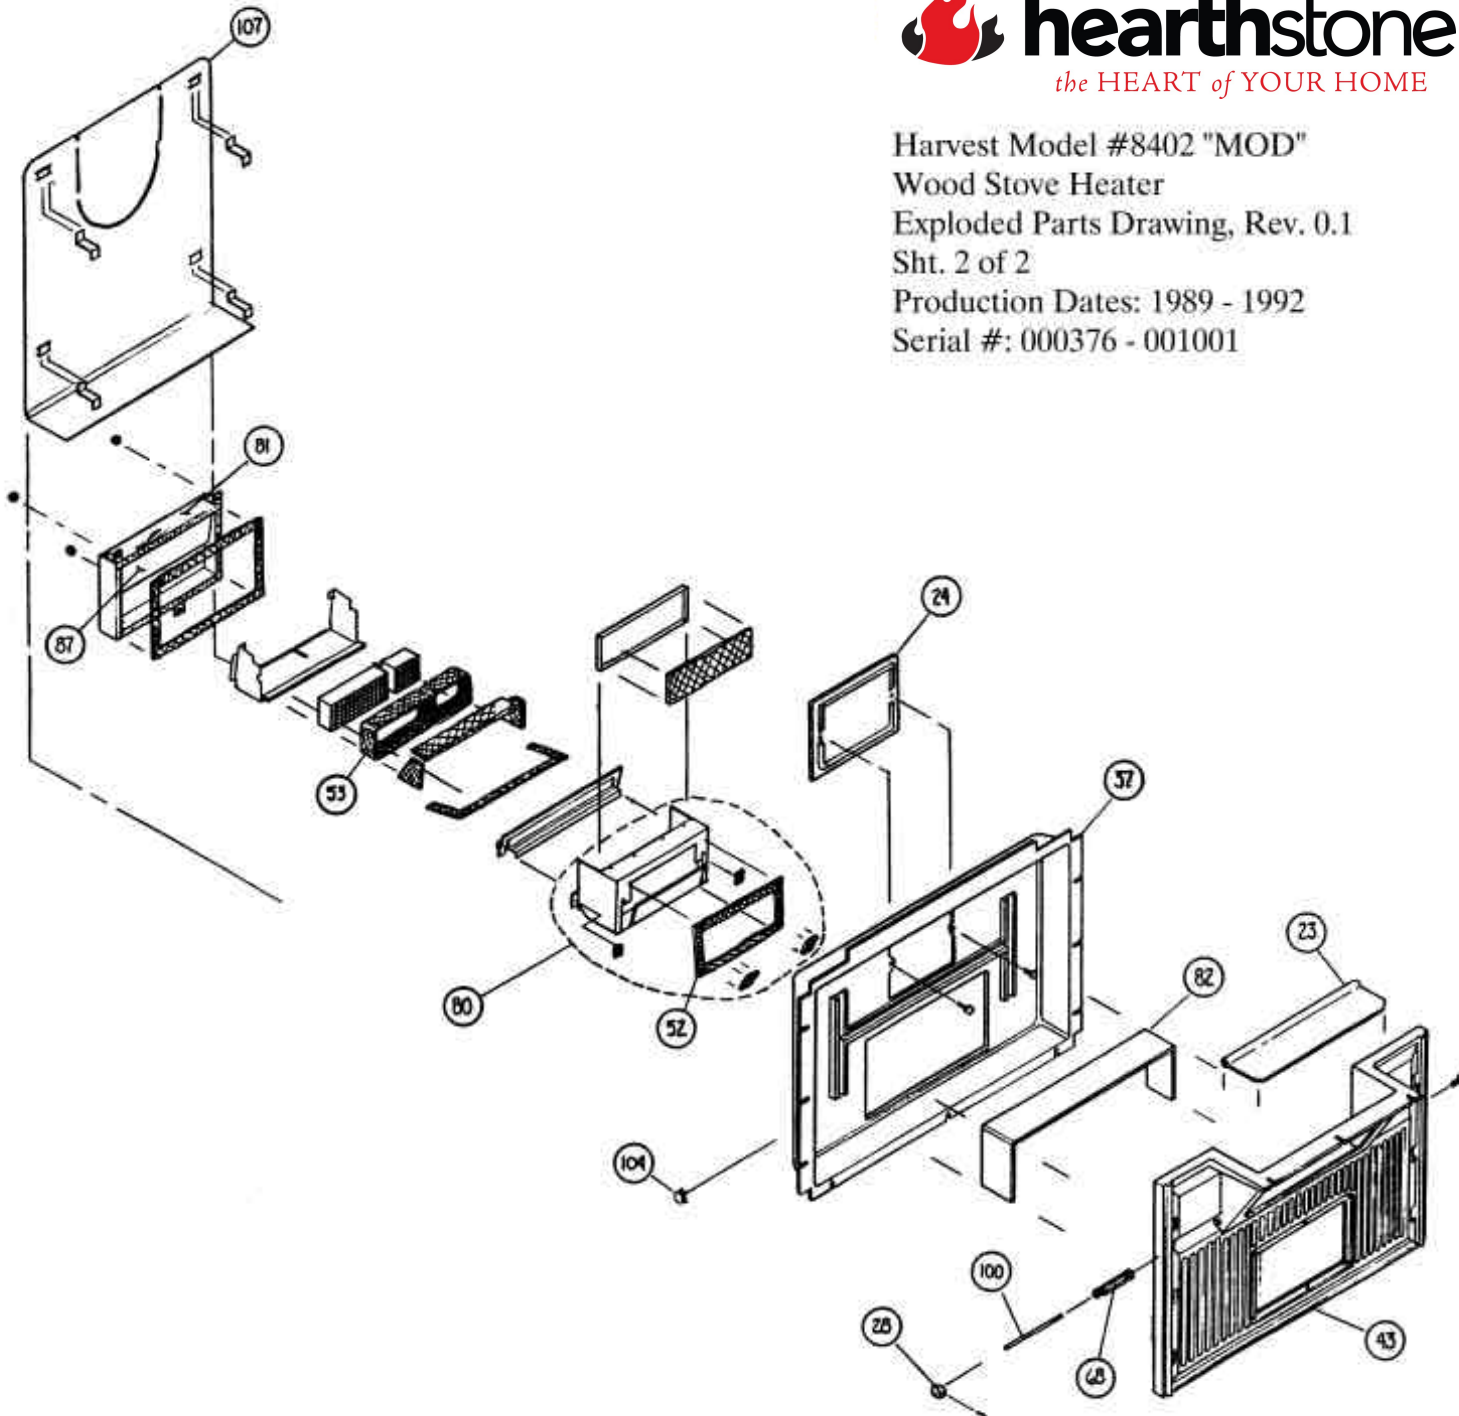

Harvest Model #8402 "MOD"
Wood Stove Heater
Exploded Parts Drawing, Revision 0.1
Sht. 1 of 2
Production Dates: 1989 - 1992
Serial #: 000376 - 001001

Harvest Model #8402 "MOD"
Wood Stove Heater
Exploded Parts Drawing, Rev. 0.1
Sht. 2 of 2
Production Dates: 1989 - 1992
Serial #: 000376 - 001001

Model: Harvest "Mod" #8402

Production Dates: 1989 - July 1992

Serial #: 000376-001001

Note: Specify color for cast iron parts which are available in enamel.

Key	Part #	Description	
3	1421-51	Front Bottom Stone 2 3/4" x 8 1/2"	
4	1421-52	Front Top Stone 3 3/4" x 8 1/2"	
5	1421-53	Front Corner Stone 9 1/2" x 3 19/32"	
6	1421-54	Left Side Top Stones 4" x 6 11/16"	
7	1421-55	Left Side Bottom Stones 2 3/4" x 6 11/16"	
8	1421-56	Right Side Stones 6 11/16" x 9 1/2"	
9	1421-57	Top Center Stone 8 1/32" x 9 1/2"	
10	1421-58	Top Stones Left/Right 8 1/32" x 15 5/8"	No Longer Available
11	1421-59	Left Side Vertical Stone 12" x 1 1/4"	No Longer Available
13	94-58422	Ash Latch Assembly	(Cast Iron)
		Includes:	
		Ash Pan Handle	
		Ash Pan Latch	
		3/16" x 1" Spiral Pin	
		Ash Pan Shaft	
14	94-58420	Side Door Latch Assembly	(Cast Iron)
		Includes:	
		Side Door Handle	
		Side Door Latch	
		3/16" x 1" Spiral Pin	
15	2421-212	Firebox Exit Guard	
16	94-58421	Front Door Latch Assembly	(Cast Iron)
		Includes:	
		Front Door Handle	
		5/16" x 3/8" Screw	
17	2421-219RS	Front Door	No Longer Available
18	2421-221RE	Front Door Outer Frame	No Longer Available
19	2010-510	Side Door	No Longer Available
20	2421-230RR	Side Door Interior Frame	No Longer Available
21	2421-239	Primary Air Intake Tube	No Longer Available
22	2421-242	Primary Air Manifold	No Longer Available
23	94-58430	Damper Assembly	
24	2421-250	Reverse Flue Cover Plate	