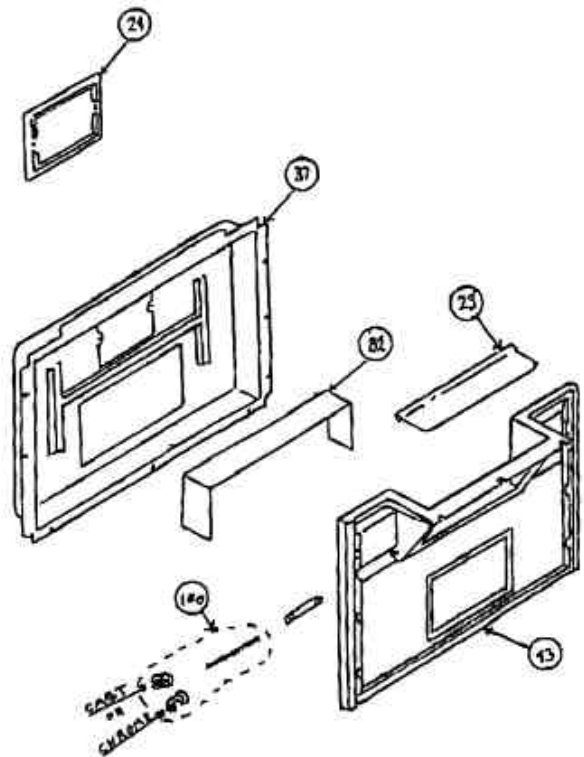

hearthstone

the HEART of YOUR HOME

Model: Harvest "Mod" A

Production Dates: July 1992 - September 1995

Serial #: 001001-002195

Note: Specify color for cast iron parts which are available in enamel.

Key	Part #	Description	
3	1421-51	Front Bottom Stone 2 3/4" x 8 1/2"	
4	1421-52A	Front Top Stone 3 3/4" x 8 1/2"	
5	1421-53	Front Side Stone 9 1/2" x 3 19/32"	
6	1421-54	Left Side Top Stone 4" x 6 11/16"	
7	1421-55	Left Side Bottom Stone 2 3/4" x 6 11/16"	
8	1421-56	Right Side Stone 6 11/16" x 9 1/2"	
9	1421-57	Top Center Stone 8 1/32" x 9 1/2"	
10	1421-58	Top Side Stone 8 1/32" x 15 5/8"	
11	1421-59	Left Side Vertical Stone 12" x 1 1/4"	
13	94-58422A	Ash Door Latch Kit Includes: Handle Crank Ash Door Latch Ash Door Shaft Spiral Pin 3/16" x 1" Set Screw Flat Washer	No Longer Available
14	94-58420A	Front & Side Door Latch Assembly Includes: Handle Crank Side Door Latch Set Screw	(chrome)
15	2421-211	Firebox Exit Guard	
16	94-58420A	Front & Side Door Latch Assembly Includes: Handle Crank Side Door Latch Set Screw	(chrome)
17	2421-219	Front Door	
18	2421-221	Front Door Outer Frame	No Longer Available