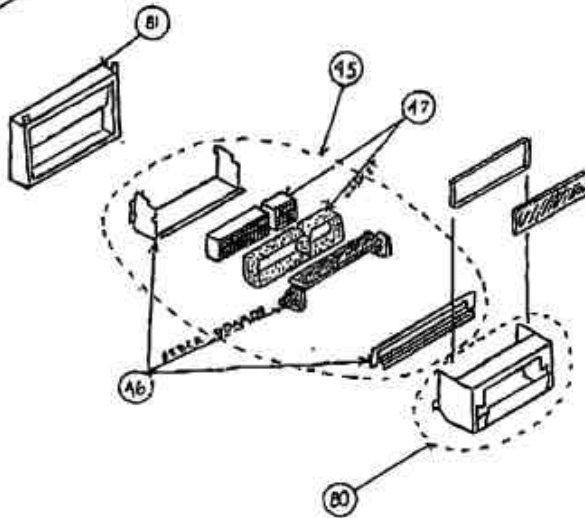

hearthstone

the HEART of YOUR HOME

Model: Harvest "Mod" A

Production Dates: July 1992 - September 1995

Serial #: 001001-002195

Note: Specify color for cast iron parts which are available in enamel.

Key	Part #	Description	
3	1421-51	Front Bottom Stone 2 3/4" x 8 1/2"	
4	1421-52A	Front Top Stone 3 3/4" x 8 1/2"	
5	1421-53	Front Side Stone 9 1/2" x 3 19/32"	
6	1421-54	Left Side Top Stone 4" x 6 11/16"	
7	1421-55	Left Side Bottom Stone 2 3/4" x 6 11/16"	
8	1421-56	Right Side Stone 6 11/16" x 9 1/2"	
9	1421-57	Top Center Stone 8 1/32" x 9 1/2"	
10	1421-58	Top Side Stone 8 1/32" x 15 5/8"	
11	1421-59	Left Side Vertical Stone 12" x 1 1/4"	
13	94-58422A	Ash Door Latch Kit Includes: Handle Crank Ash Door Latch Ash Door Shaft Spiral Pin 3/16" x 1" Set Screw Flat Washer	No Longer Available
14	94-58420A	Front & Side Door Latch Assembly Includes: Handle Crank Side Door Latch Set Screw	(chrome)
15	2421-211	Firebox Exit Guard	
16	94-58420A	Front & Side Door Latch Assembly Includes: Handle Crank Side Door Latch Set Screw	(chrome)
17	2421-219	Front Door	
18	2421-221	Front Door Outer Frame	No Longer Available