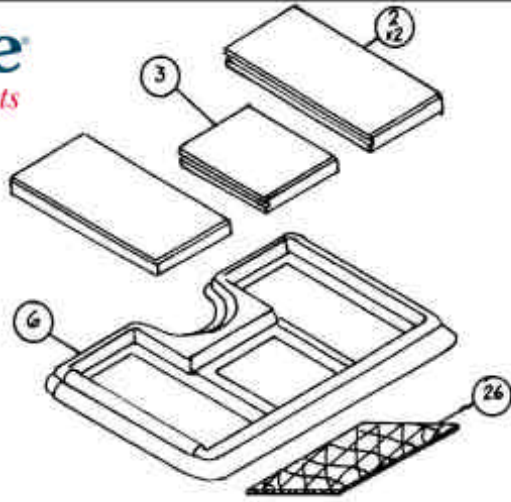

Phoenix I Model #8611
 Wood Stove Heater
 Exploded Parts Drawing, Revision 1.0
 (from Serial #002190)
 Production Dates: June 1995 - Feb. 1999

Model: Phoenix I #8611

Production Dates: June 1995 - February 1999

Serial #: 002190 - 006470

Note: Color must be specified for cast iron parts which are available in enamel.

Key	Part #	Description
1	1641-301	Side Stone 7-3/4" x 9-1/8"
2	1641-302	Top Stone (Ends) 6-17/32" x 16"
3	1641-303	Top Stone (Center) 10-3/4" x 11-1/8"
4	2610-001A	Bottom Casting
5	2610-002	Back Panel
6	2610-003	Top Casting
7	2610-004	Front Panel
8	2610-005	Front Door
9	2610-006A	Foot
11	2610-009	Rib
12	2610-010	Ash Lip
13	2010-060	Ash Pan Door
14	2010-050	Ash Door Frame
15	2610-016	Flue Collar
16	2610-054	Primary Air Control Handle
17	96-58605	Phoenix Glass Kit Includes: Phoenix Glass IR 10 3/8" x 15 3/4" x 5mm (4 1/3") Gasket: Tape 3/4" Adhesive Backed
18	3060-427	Firebrick Bottom 1-15/16" x 9"
19	3060-428	Firebrick Bottom 6-3/8" x 11-3/4"
23	3060-426	Firebrick Bottom 4-1/2" x 9"
26	3120-210	Ceramic Blanket
28	94-58495	Detachable Wooden Handle
30	96-58620	Front Latch Assembly Now part number: 96-73121 Includes: Set Screw 5/16-18x1/4" Ball Bearing 3/16" Handle Crank