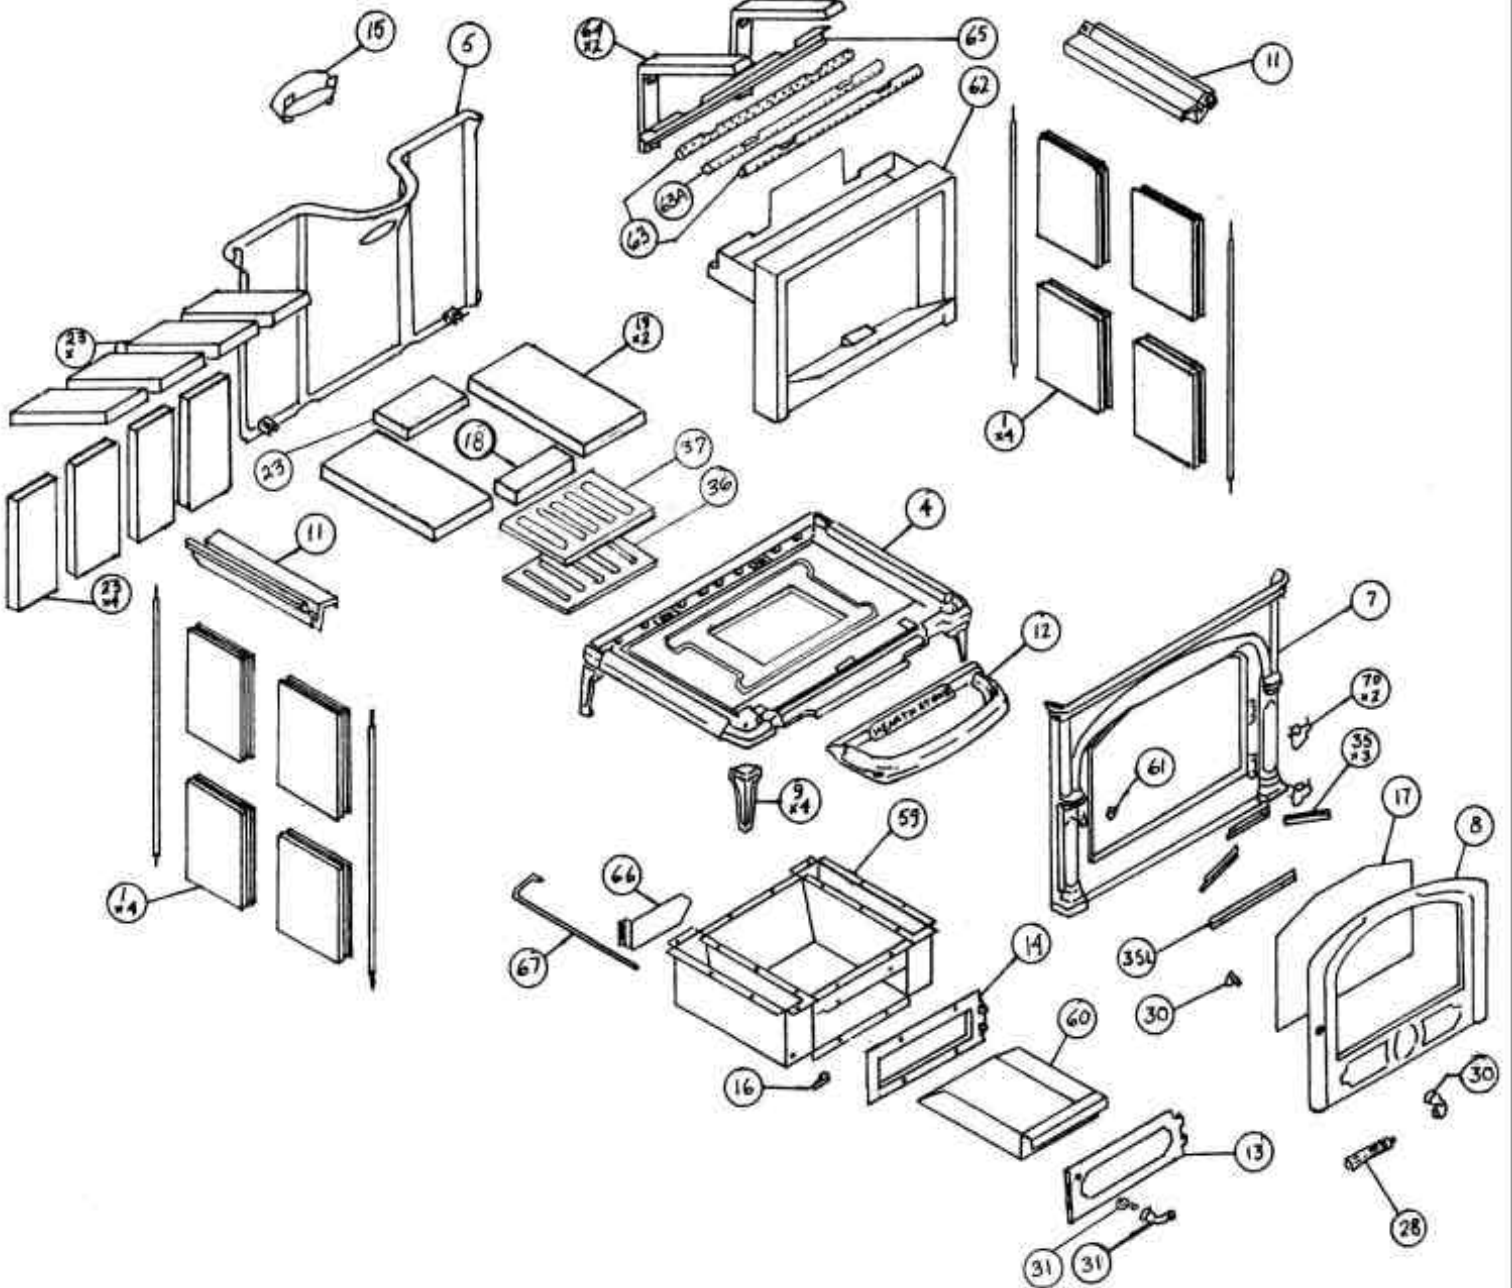

Phoenix I Model #8611
 Wood Stove Heater
 Exploded Parts Drawing, Revision 1.0
 (from Serial #002190)
 Production Dates: June 1995 - Feb. 1999

Model: Phoenix I #8611

Production Dates: June 1995 - February 1999

Serial #: 002190 - 006470

Note: Color must be specified for cast iron parts which are available in enamel.

Key	Part #	Description
1	1641-301	Side Stone 7-3/4" x 9-1/8"
2	1641-302	Top Stone (Ends) 6-17/32" x 16"
3	1641-303	Top Stone (Center) 10-3/4" x 11-1/8"
4	2610-001A	Bottom Casting
5	2610-002	Back Panel
6	2610-003	Top Casting
7	2610-004	Front Panel
8	2610-005	Front Door
9	2610-006A	Foot
11	2610-009	Rib
12	2610-010	Ash Lip
13	2010-060	Ash Pan Door
14	2010-050	Ash Door Frame
15	2610-016	Flue Collar
16	2610-054	Primary Air Control Handle
17	96-58605	Phoenix Glass Kit Includes: Phoenix Glass IR 10 3/8" x 15 3/4" x 5mm (4 1/3") Gasket: Tape 3/4" Adhesive Backed
18	3060-427	Firebrick Bottom 1-15/16" x 9"
19	3060-428	Firebrick Bottom 6-3/8" x 11-3/4"
23	3060-426	Firebrick Bottom 4-1/2" x 9"
26	3120-210	Ceramic Blanket
28	94-58495	Detachable Wooden Handle
30	96-58620	Front Latch Assembly Now part number: 96-73121 Includes: Set Screw 5/16-18x1/4" Ball Bearing 3/16" Handle Crank