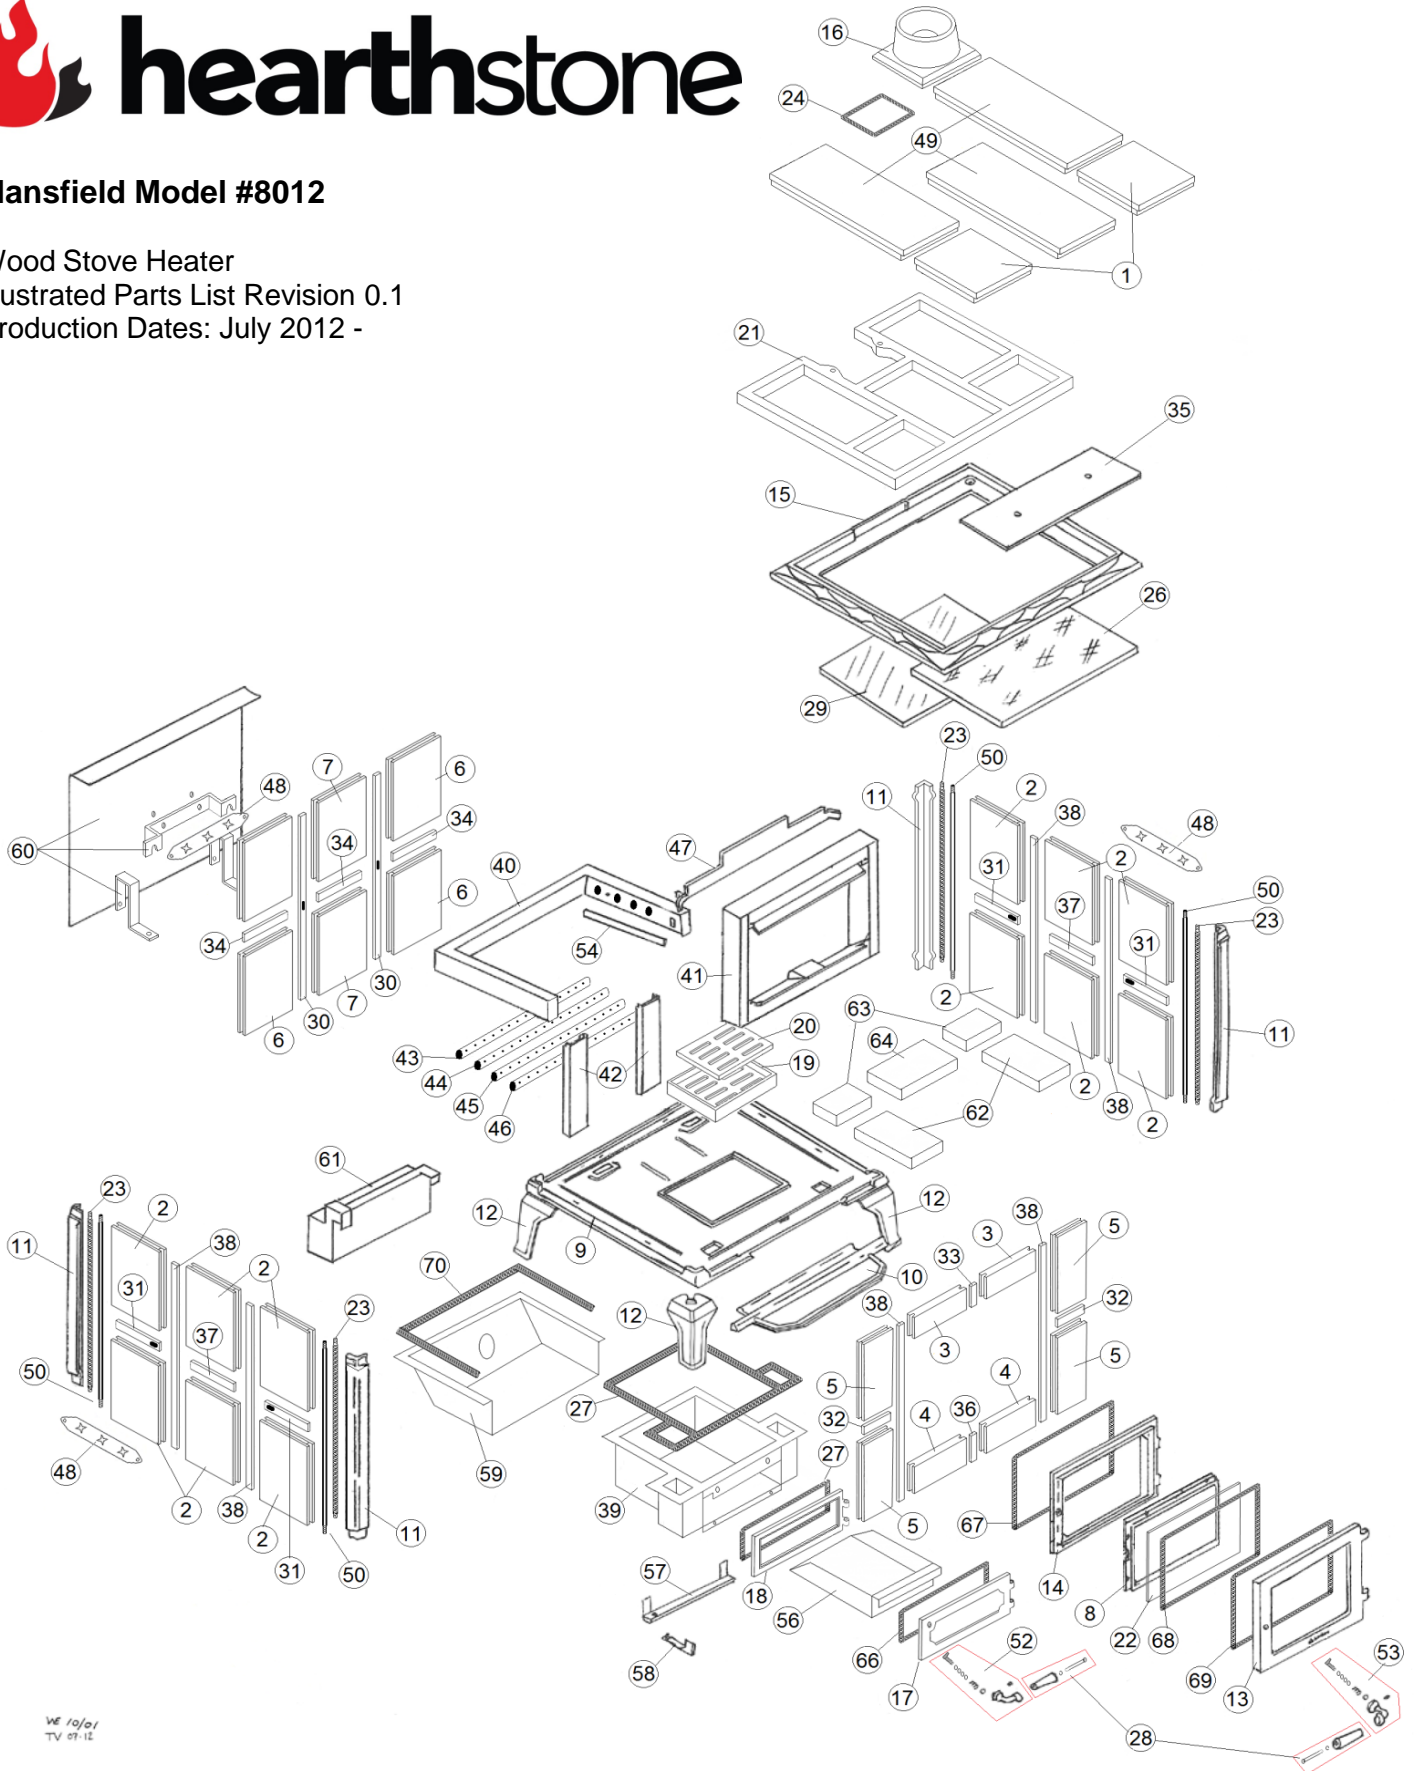

Mansfield Model #8012

Wood Stove Heater
Illustrated Parts List Revision 0.1
Production Dates: July 2012 -

*NS = Not Shown

Key	Part #	Description	QTY
1	1141-260	Top Stone 8-1/32" x 7"	2
2	1141-226	Side Stone 6-3/8" x 9-1/2"	12
3	1141-251	Front Top Stone 2-3/4" x 9-1/2"	2
4	1141-252	Front Bottom Stone 3-3/4" x 9-1/2"	2
5	1141-254	Front Corner Stone 2-19/32" x 9-1/2"	4
6	1141-255	Rear Corner Stone 8-1/32" x 9-1/2"	4
7	1201-26	Rear Center Stone 8" x 9-1/2"	2
8	2010-550	Glass Retention Frame	1
9	2010-101	Bottom Casting	1
10	2010-120	Ash Lip	1
11	2010-300	Corner Post	4
12	2010-105	Foot	4
13	2010-180	Front Door	1
14	2010-602	Front Door Inner Frame (mounts against stone)	1
15	2010-801	Top Casting	1
16	2010-190	Flue Collar	1
17	2010-060	Ash Door	1
18	2010-050	Ash Door Frame	1
19	2010-150	Ash Grate Frame	1
20	2010-160	Ash Grate Top	1
21	2010-851	Top Stone Support Grid	1
NS*	90-57005	Front Door Glass Kit (Includes):	
	22	3030-026 Glass: IR, 11 3/16" x 17 9/16" x 5mm	1
	68	3160-080 Gasket: Tape, 3/4"x1/16" Adhesive Backed	5 ft.
NS*	90-57001	Gasket Kit (NOT SHOWN, includes):	
	69	3110-057 Gasket: Rope, 3/8", Non-Core, Adhesive Backed	5 ft.
	66	3110-059 Gasket: Rope, 3/8", Meddium Density	3 ft.
	68	3160-080 Gasket: Tape, 3/4"x1/16" Adhesive Backed	5 ft.
		99-090N Glue: Gasket, 2 oz.	1
23	3110-063	Gasket: Rope, 3/4"	8 ft.
24	3110-056	Gasket: Rope, 1/4" Adhesive	2.6 ft.