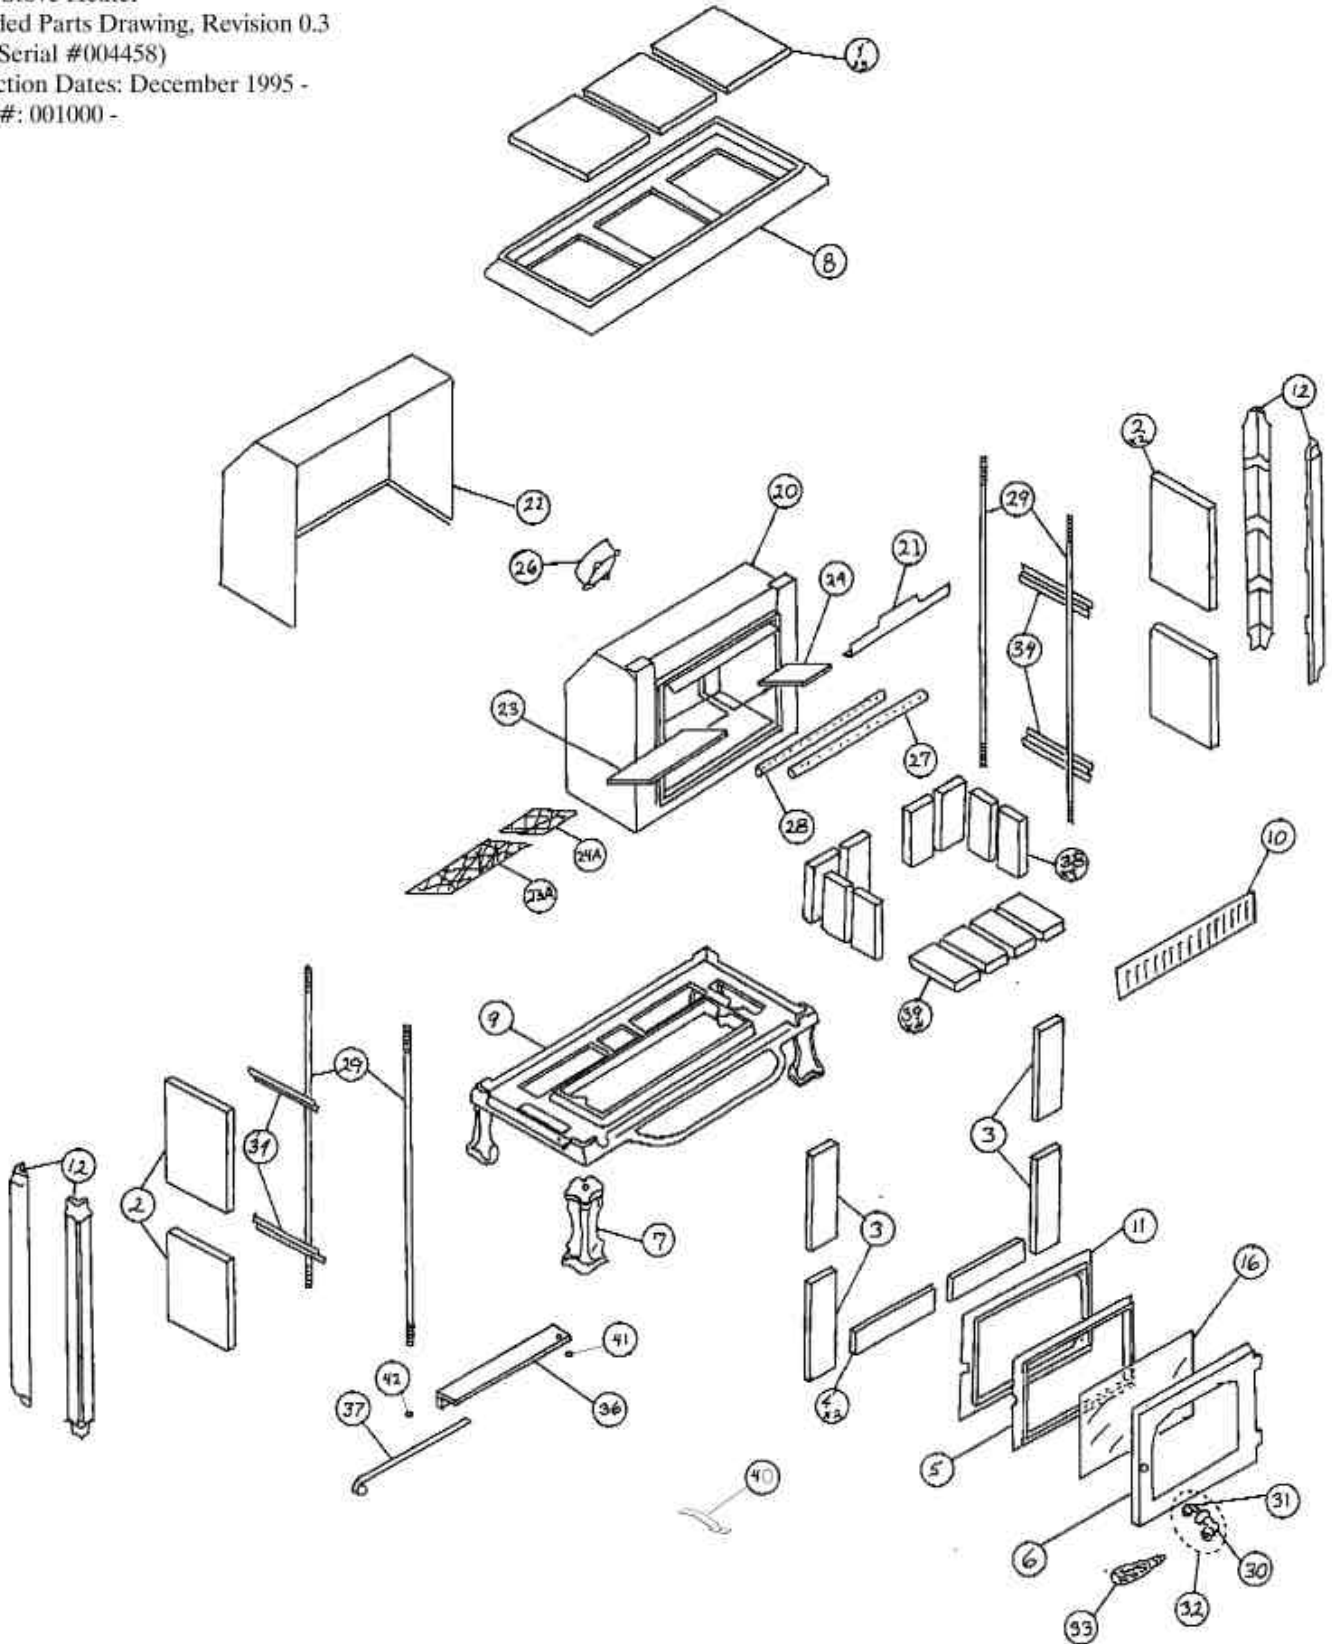

Starlet Model #8550
Wood Stove Heater
Exploded Parts Drawing, Revision 0.3
(from Serial #004458)
Production Dates: December 1995 -
Serial #: 001000 -

Model: Starlet #8550

Production Dates: December 1995 -

Serial #: 001000 -

Note: Color must be specified for cast iron parts which are available in enamel and stone in granite.

Key	Part #	Description
1	1546-462	Top Stone 8" x 9 1/2" 4 Bevels
2	1546-462A	Side Stone 8" x 9 1/2" 1 Bevels
3	1546-463	Front Corner Stone 3 1/2" x 9 1/2"
4	1546-464	Front Bottom Stone 2 1/2" x 8 1/2"
5	2421-316	Front Glass Frame
6	2510-220	Front Door
7	2510-303	Bottom Foot
8	2510-401	Top Casting
9	2510-402	Bottom Casting
10	2510-403F	Front Grill
11	2510-412	Front Door Frame - NO LONGER AVAILABLE
12	2510-413	Corner Post
16	94-58405	Glass Assembly Includes: Front Door Glass 11 5/16" x 15 19/32 x 5mm Gasket: Tape 3/4" x 5' Adhesive Backed
20	5550-500	Firebox
21	5550-310	Front Baffle Support Bracket
22	5550-510	Heat Shield Shell
23	5550-361	Baffle Half "B" 9 1/4" x 14" x 1/4"
23A	3120-914	Ceramic Board 9" x 14" x 1/2"
24	5550-360	Baffle Half "A" 9 1/4" x 6" x 1/4"
24A	3120-906	Ceramic Board 9" x 6" x 1/2"
26	2610-016	Flue Collar
27	5550-552	Secondary Air Tube #2 (Front)
28	5550-551	Secondary Air Tube #1 (Rear)
30	95-73500	Chrome Handle Crank - NO LONGER AVAILABLE
31	95-73500	Front Door Latch - NO LONGER AVAILABLE