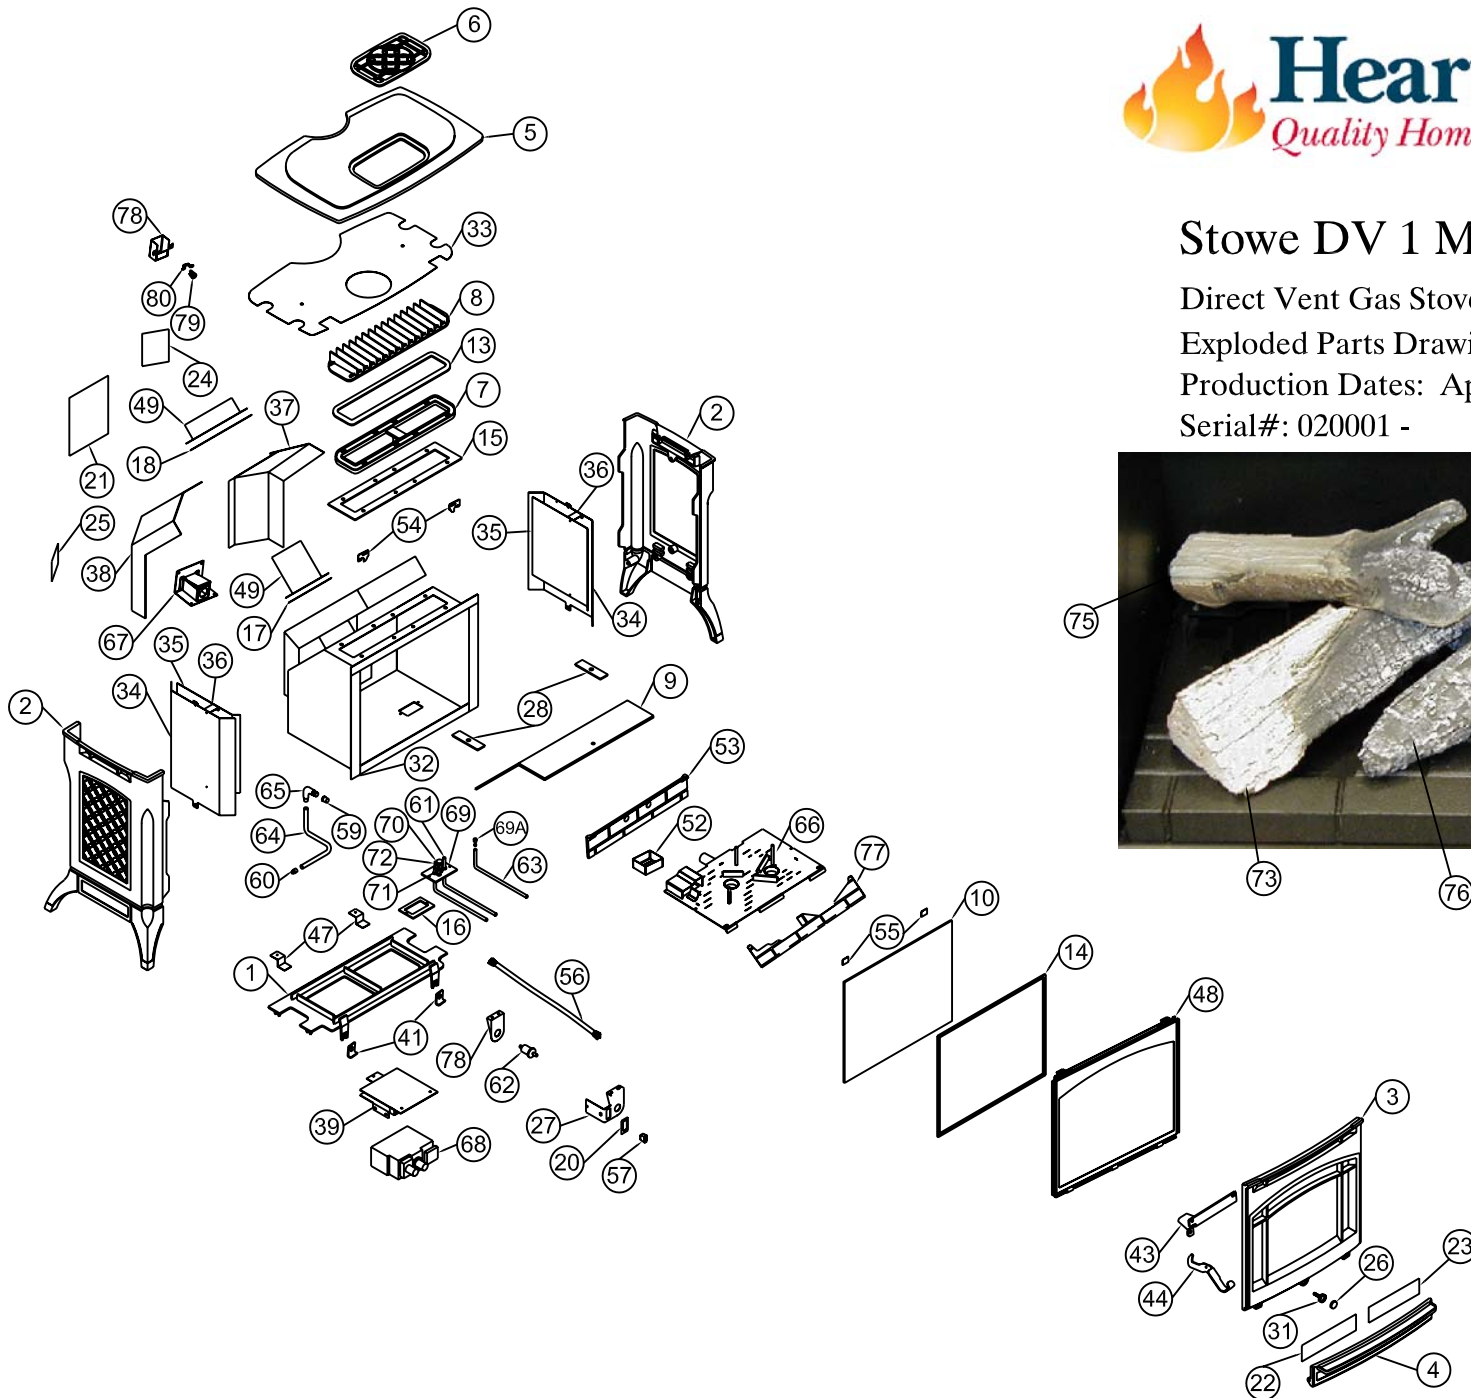

Stove DV 1 Model #8321

Direct Vent Gas Stove Heater

Exploded Parts Drawing, Revision 0.0

Production Dates: April 2004 -

Serial#: 020001 -

Model: Stowe Direct Vent Model #8321
 Production Dates: April 2004 -
 Serial #: 002001 -

[Link to
Parts Pricelist](#)

Note: Color must be specified for cast iron parts which are available in enamel.

Key	Part #	Description
1	2310-130	Bottom Cast
2	2310-330	Side Cast
3	2310-430	Front Cast
4	2310-432	Control Door/ Ash Lip Cast
5	2310-830	Top Cast
6	2310-835	Top Grille Cast
7	2310-850	Heat Exchanger Base - Cast
8	2310-860	Heat Exchanger - Cast
9	2710-480	Firebox Baffle - Cast
10	3030-037	Front Glass 12.26" x 15.21" x 5mm
13	3160-075	Gasket 5/8" x 1/4" Rope
14	3110-070	Glass Gasket 3/4" x 1/16" x 4.83'
15	3160-150	Gasket: Heat Exchanger ,4"x14.5"
16	3160-152	Gasket: Pilot
17	3160-155	Gasket: 4 x 6" Exit Collar
18	3160-157	Gasket: Inlet Collar
20	3300-334	Label: On/Off/T-Stat
21	3300-567	Safety Rating Label
22	3300-531	Left Lighting Instruction Label
23	3300-532	Right Lighting Instruction Label
24	3300-533	Installation Instruction Label
25	3300-575	Fuel Conversion Label
26	4700-0800	Valve Door Magnet
27	5320-061	Piezo & On/Off Switch Bracket
28	5300-118	Blast Limiter
31	5300-160	Magnet Mount
32	5321-010	Firebox
33	5320-020	Top Heatshield
34	5320-030	Outer Side Heatshield
35	5320-031	Inner Side Heatshield
36	5320-032	Side Heatshield Spacer
37	5320-040	Right Rear Heatshield
38	5320-050	Left Rear Heatshield
39	5320-060	Valve/Pilot Bracket
41	5321-012	Front Chip
43	5320-067	Front Latch Mount