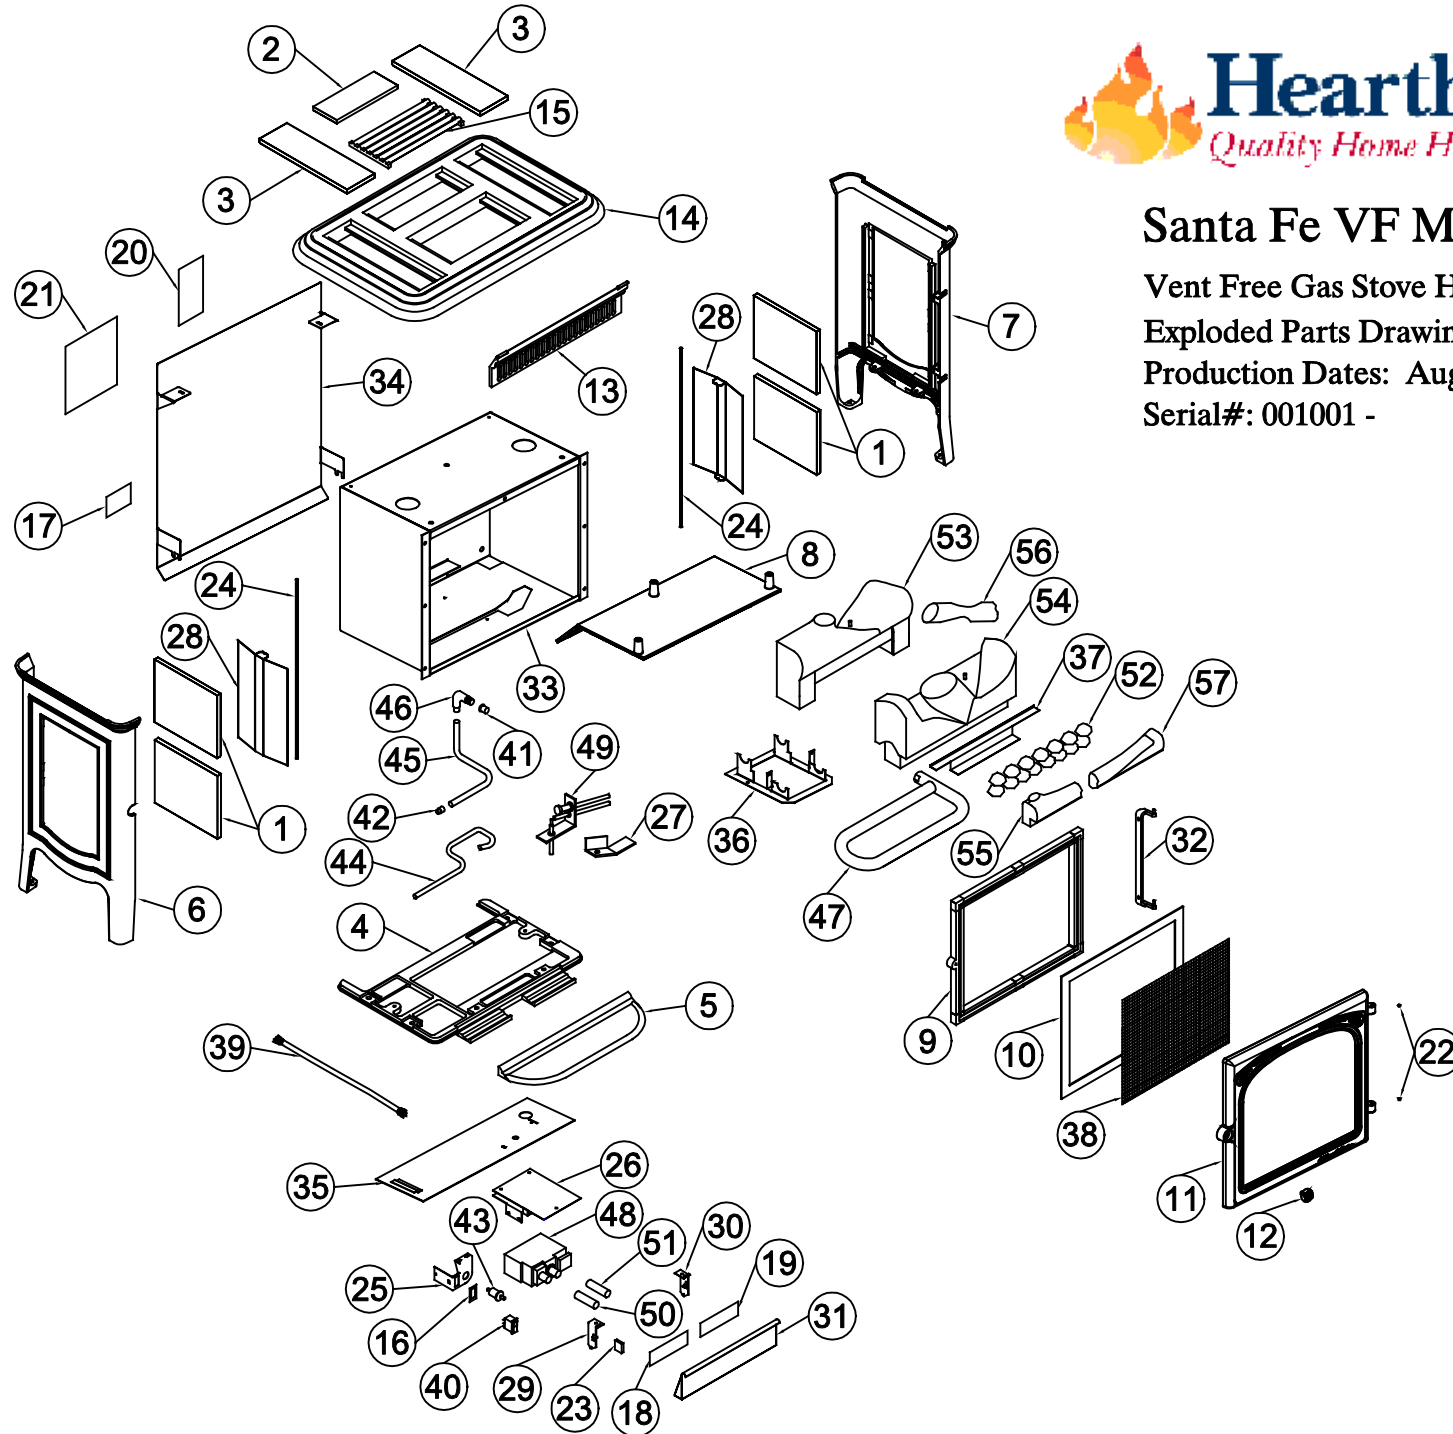

## Santa Fe VF Model #8780

Vent Free Gas Stove Heater

Exploded Parts Drawing Revision 0.0

Production Dates: August 2002 -

Serial#: 001001 -

Model: Santa Fe VF #8780

Production Dates: August 2002 -

Serial #: 001001 -

Note: Color must be specified for cast iron parts which are available in enamel and stones in marble or granite.

Key	Part #	Description
1	1741-351	Side Stone - Pol 7 1/2 x 6 1/2 Tuc/San
2	1741-352	Top Center Stone-Pol 8 5/8 x 3 5/8 Tuc VF/San
3	1741-680	Top Side Stone-Pol 5 1/4 x 10 11/32 San VF/San
4	2710-600	Bottom - Cast
5	2710-610	Ashlip - Cast
6	2710-620	Left Side - Cast
7	2710-625	Right Side - Cast
8	2710-627	Firebox Baffle Cast
9	2710-630	Door Frame - Cast
10	2710-640	Glass Retainer Frame - Cast
11	2710-650	Door - Cast
12	2710-655	Door Handle - Cast
13	2710-660	Front Grille - Cast
14	2710-670	Top - Cast
15	2710-810	Top Grille - Cast
16	3300-334	On/Off/T-Stat Label
17	3300-512	Combust & Vent Warning Label
18	3300-524	Left Lighting Instructions
19	3300-525	Right Lighting Instructions
20	3300-526	Installation Instructions Label
21	3300-561	San VF Safety/Rating Label
22	4700-0600	Hinge Cap - Black Oxide
23	4700-0795	Valve Door Magnet
24	5210-3070	Threaded Rod 1/4 - 20 x 1 9/4 x 3/4
25	5300-066	Piezo/On-Off Switch Brackett
26	5300-080	Valve Bracket
27	5710-131	ODS Pilot Bracket
28	5710-470	Stone Clip
29	5760-010	Left Valve Door Bracket