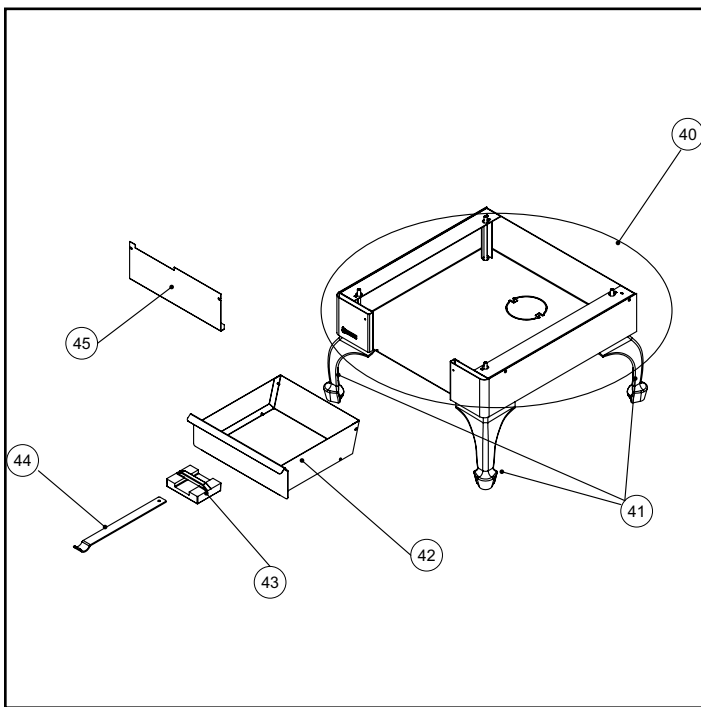

## Main Assembly

	<b>Part #</b>	<b>Description</b>
1	021-006	Left Side Heat Shield
2	021-007	Right Side Heat Shield
3	021-018	SS Smoke Deflector
4	021-020	Draft Control Lever
6	815-557	Rear Air Deflector
7	020-957	Baffle Bricks Complete (Set Of 2)
8	033-953	3/4 OD x 19-1/4 Air tube 4 Per Unit (Each)
11	846-570	7/8" Door Gasket Repair Kit
12	846-306	Replacement Glass - Small (Size :9 1/8" X 15 5/8") (Includes Glass Gasket)
13	846-692	1/8" x 3/4" Wide Graphite Glass Gasket Tape (6') (936-241)
14	075-077F	Glass Retainer
15	021-973	Door Handle Assembly Complete
16	948-079BN	Hinge Cap Brush Nickel (Each)
17	948-146	Long Black Handle
18	850-241	Black Door - Complete
18	850-243	Black with Nickel Accent Door - Complete
19	846-515	Fan Assembly Complete
20	910-138	2 Way Switch
21	910-140	3 way Switch
22	850-105	Airmate
23	075-051	SS Slide Holder
8	075-073F	Tool Hanger
N/S	948-223	Regency Logo Plate
N/S	910-157/P	Fan Motor Only With Squirrel cage
N/S	910-142	Fan Thermodisc
N/S	021-032/P	Vertical Stainless Deflector
N/S	021-022	Firebox Floor Gasket

## Bases

	Part #	Description
40	021-911	Bottom heat Shield
41	850-126	Black Cast legs (Set Of 4)
41	850-128	Nickel Cast legs (Set Of 4)
42	075-914	Ashdrawer Bottom Heat Shield
43	942-110	Ashplug
44	820-249	Ashplug Tool
45	021-024	Blanking Plate
N/S	904-100	5/16" x 5 1/2 " Long Hex Head Bolt (Each)
N/S	820-468F	Metal Washer
N/S	820-456	Metal Spacer/Support Bracket (Each)