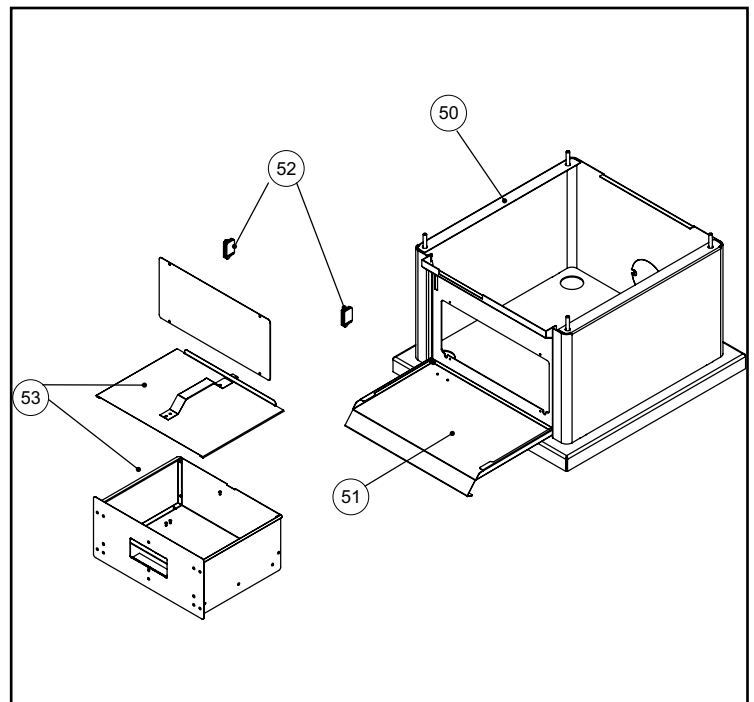

Part #	Description
50	021-915	Pedestal Complete
51	075-069	Pedestal Door
52	904-257	Magnetic Catch (Each)
53	075-910	Ashdrawer
N/S	904-023	5/16 x 1-1/2 Hex Head Bolt (Each)