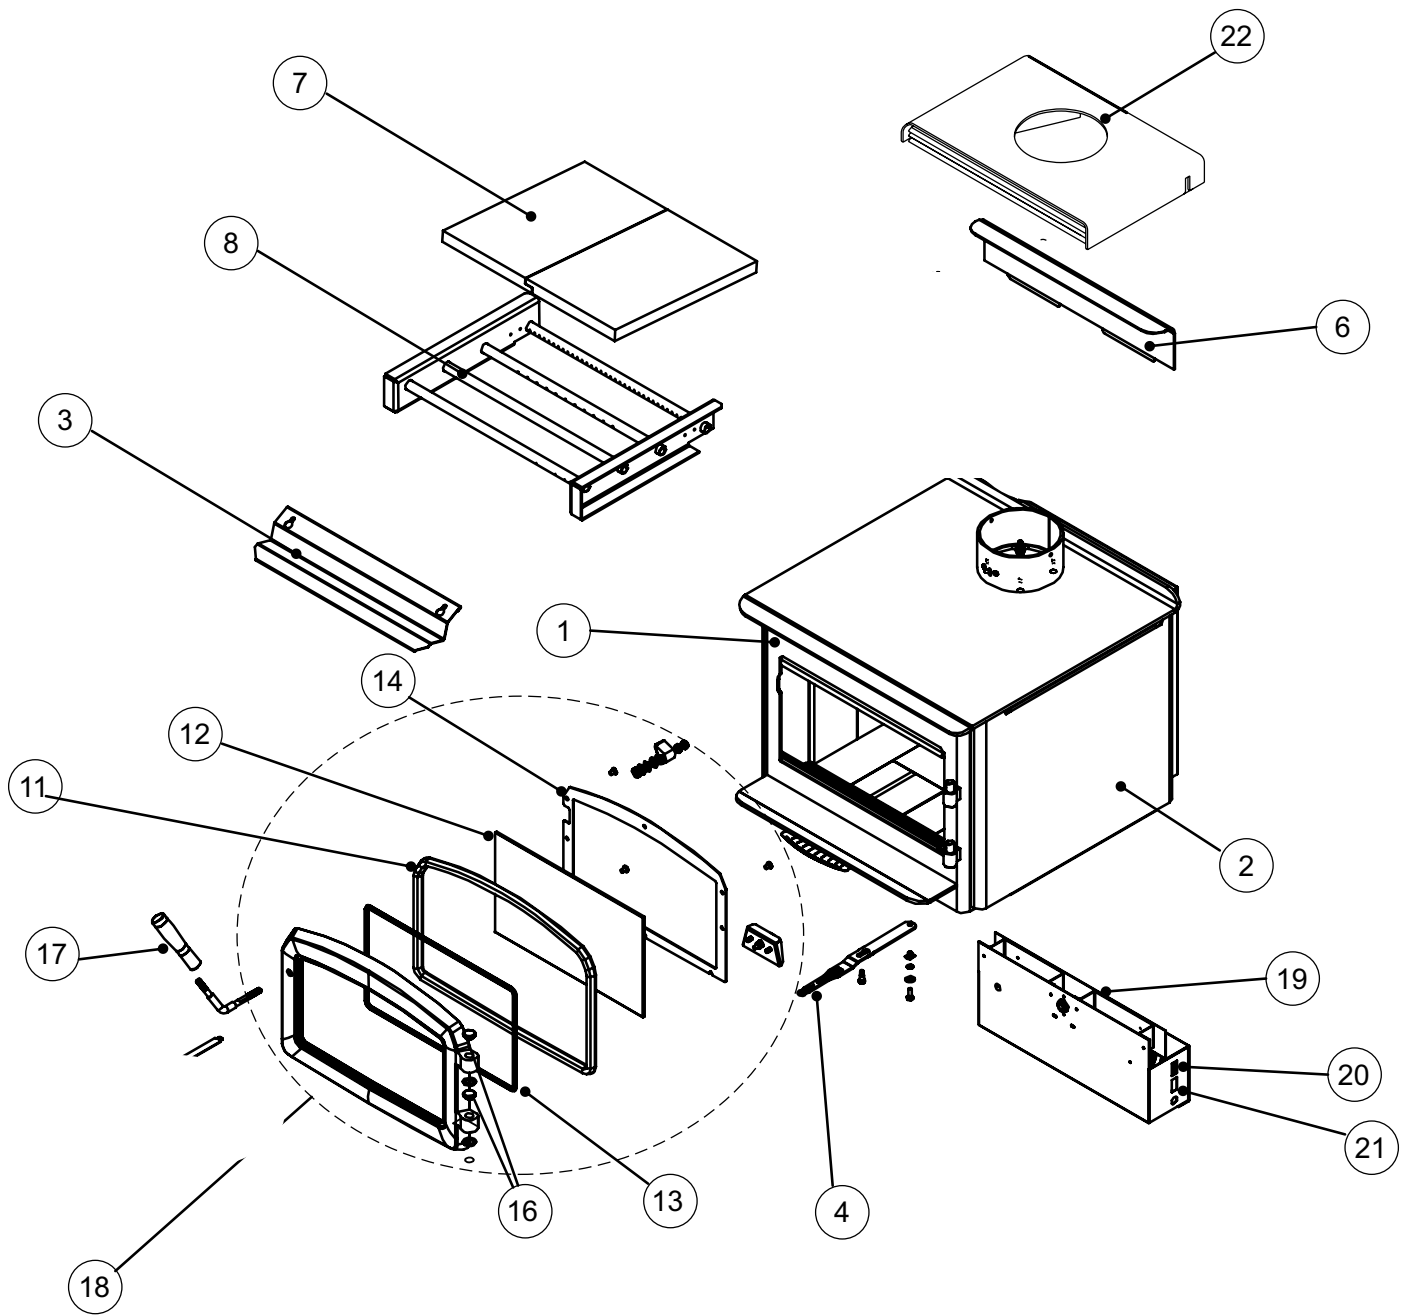

## Main Assembly

	<b>Part #</b>	<b>Description</b>
1	021-006	Left Side Heat Shield
2	021-007	Right Side Heat Shield
3	021-018	SS Smoke Deflector
4	021-020	Draft Control Lever
6	815-557	Rear Air Deflector
7	020-957	Baffle Bricks Complete (Set Of 2)
8	033-953	3/4 OD x 19-1/4 Air tube 4 Per Unit (Each)
11	846-570	7/8" Door Gasket Repair Kit
12	846-306	Replacement Glass - Small (Size :9 1/8" X 15 5/8") (Includes Glass Gasket)
13	846-692	1/8" x 3/4" Wide Graphite Glass Gasket Tape (6') (936-241)
14	075-077F	Glass Retainer
15	021-973	Door Handle Assembly Complete
16	948-079BN	Hinge Cap Brush Nickel (Each)
17	948-146	Long Black Handle
18	850-241	Black Door - Complete
18	850-243	Black with Nickel Accent Door - Complete
19	846-515	Fan Assembly Complete
20	910-138	2 Way Switch
21	910-140	3 way Switch
22	850-105	Airmate
23	075-051	SS Slide Holder
8	075-073F	Tool Hanger
N/S	948-223	Regency Logo Plate
N/S	910-157/P	Fan Motor Only With Squirrel cage
N/S	910-142	Fan Thermodisc
N/S	021-032/P	Vertical Stainless Deflector
N/S	021-022	Firebox Floor Gasket

N/S = Not Shown

	Part #	Description
50	021-915	Pedestal Complete
51	075-069	Pedestal Door
52	904-257	Magnetic Catch (Each)
53	075-910	Ashdrawer
N/S	904-023	5/16 x 1-1/2 Hex Head Bolt (Each)

020-960 Brick Kit Complete	
70)	Brick - Regular Full Size: 1-1/4" x 4-1/2" x 9"
72)	Brick Partial: 1-1/4" x 2" x 4-1/2"
74)	Brick Partial: 1-1/4" x 4-1/2" x 3-1/2"
76)	Brick Partial: 1-1/4" x 2" x 9"
NOTE: This kit contains one spare brick in case of breakage.	