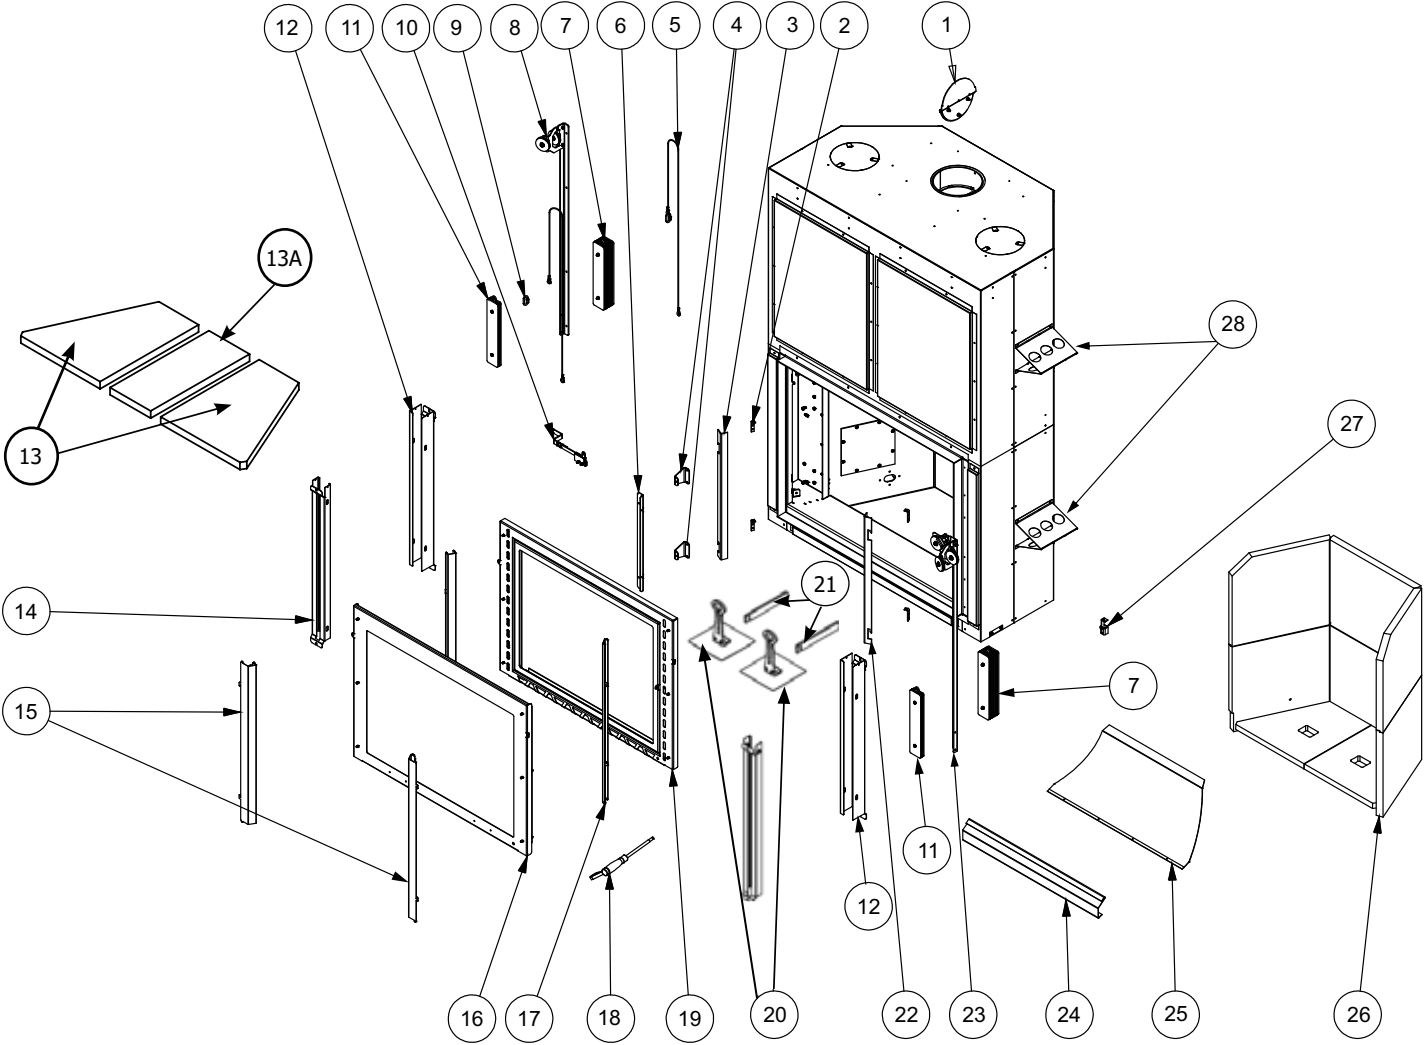

Regency CF780 Wood Fireplace Parts List

Parts - Firebox & Body

	Part #	Description
1	096-540	Top Flue Damper Assembly
2	096-113	Brick Holder Bracket (Each)
3	096-115	Left Brick Support Holder
4	096-051	Screen Mount (Each)
5	096-072	Cable Assembly (Each)
6	096-052	Screen Connector
7	096-512	Weight Bracket
8	096-521	Cable Assembly Left
9	948-502	Link (each)
10	096-541	Bottom Flue Damper Assembly
11	096-520	Screen Weight Assembly
12	096-542	Weight Channel Back with Gasket
13	096-084	Vermiculite Floor Panel Sides (each)
13A	096-085	Vermiculite Floor Panel Center
14	096-543	Weight Channel Front with Gasket (Each)
15	096-050	Front Finish Side Shield (each)
16	096-519	Firescreen Assembly
17	096-049	Finish Side Shield (each)
18	096-518	CF780 Operation Tool
19	096-547	Glass Door Assembly Without Glass
20	096-549	Andiron (each)
21	096-130	Fire-dog (each)
22	096-114	Right Brick Support Holder
23	096-010	Right Pulley Support
24	096-116	Smooth Smoke Deflector
25	096-068	Smooth Smoke Deflector (Smoke Chamber)
26	096-901	Smooth Brick Panel Assembly Set
26	096-902	Traditional Brick Panel Assembly Set
27	096-545	Top Damper Control Assembly
28	430-001/F	Standoffs (each)
N/S	096-146F	Ember Strip (spark Guard)
N/S	096-071	Extension Tool (For Servicing Pulley/Cable System)

Parts - Firebox & Body