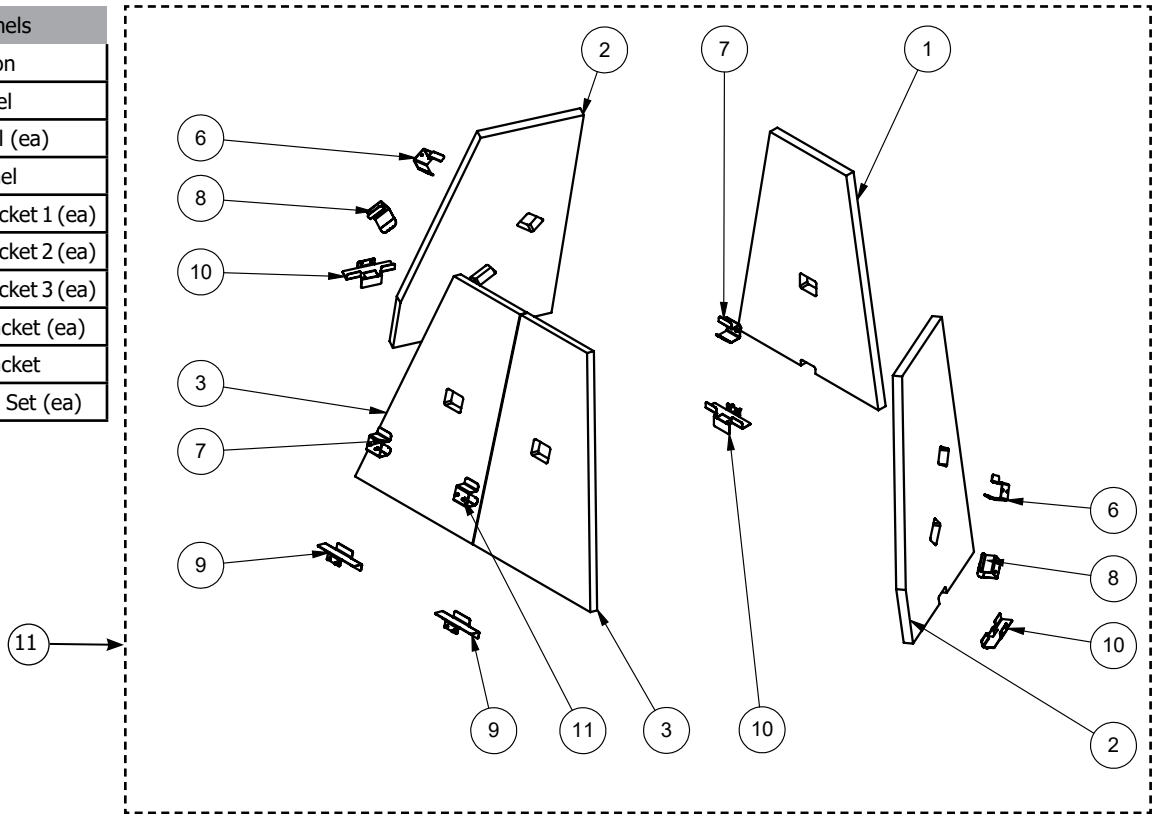

Vermiculite Smoke Chamber Panels

Part	Description
1	096-060 Back Panel
2	096-061 Left Panel (ea)
3	096-062 Front Panel
6	096-028 Baffle Bracket 1 (ea)
7	096-029 Baffle Bracket 2 (ea)
8	096-030 Baffle Bracket 3 (ea)
9	096-031 Baffle Bracket (ea)
10	096-039 Baffle Bracket
11	096-515/P Complete Set (ea)