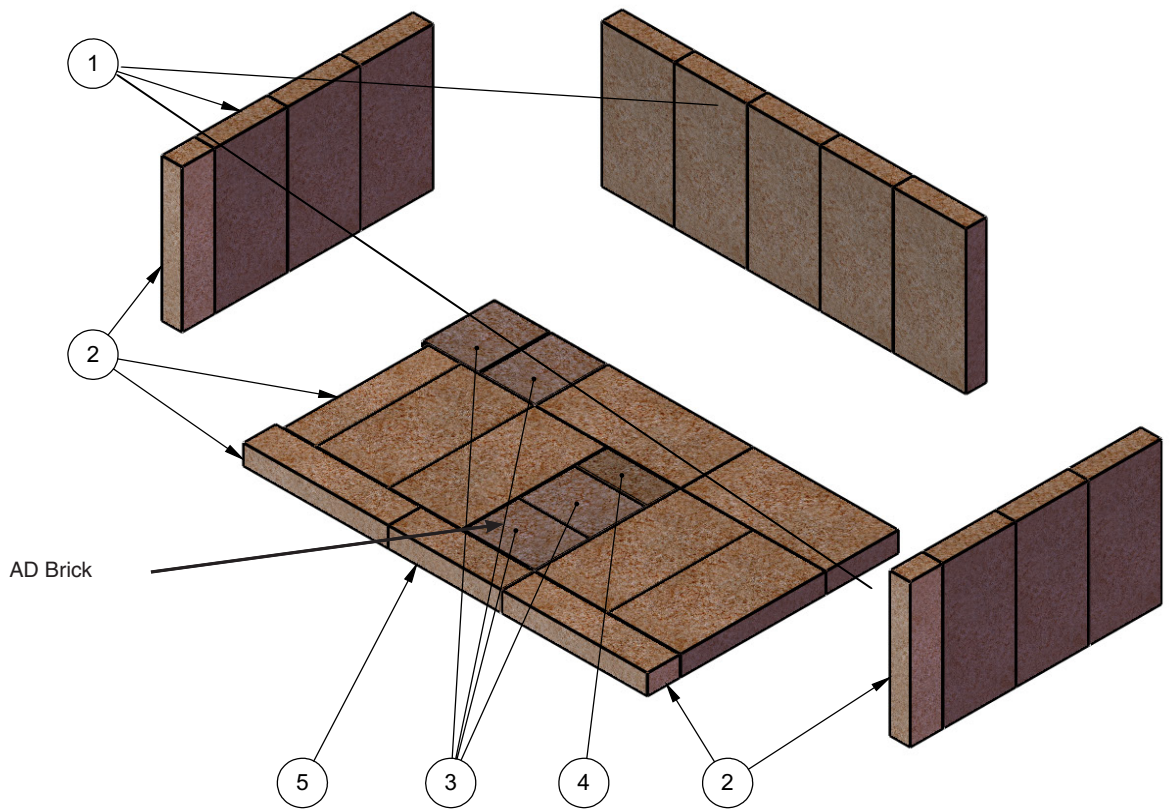

F5200 STOVE BRICK LAYOUT

051-960 Brick Set Complete

Fire bricks	
#	Size
1	4-1/2" x 9"
2	2" x 9"
3	3-1/2" x 4-1/2"
4	1-3/4" x 4-1/2"
5	2" x 7"