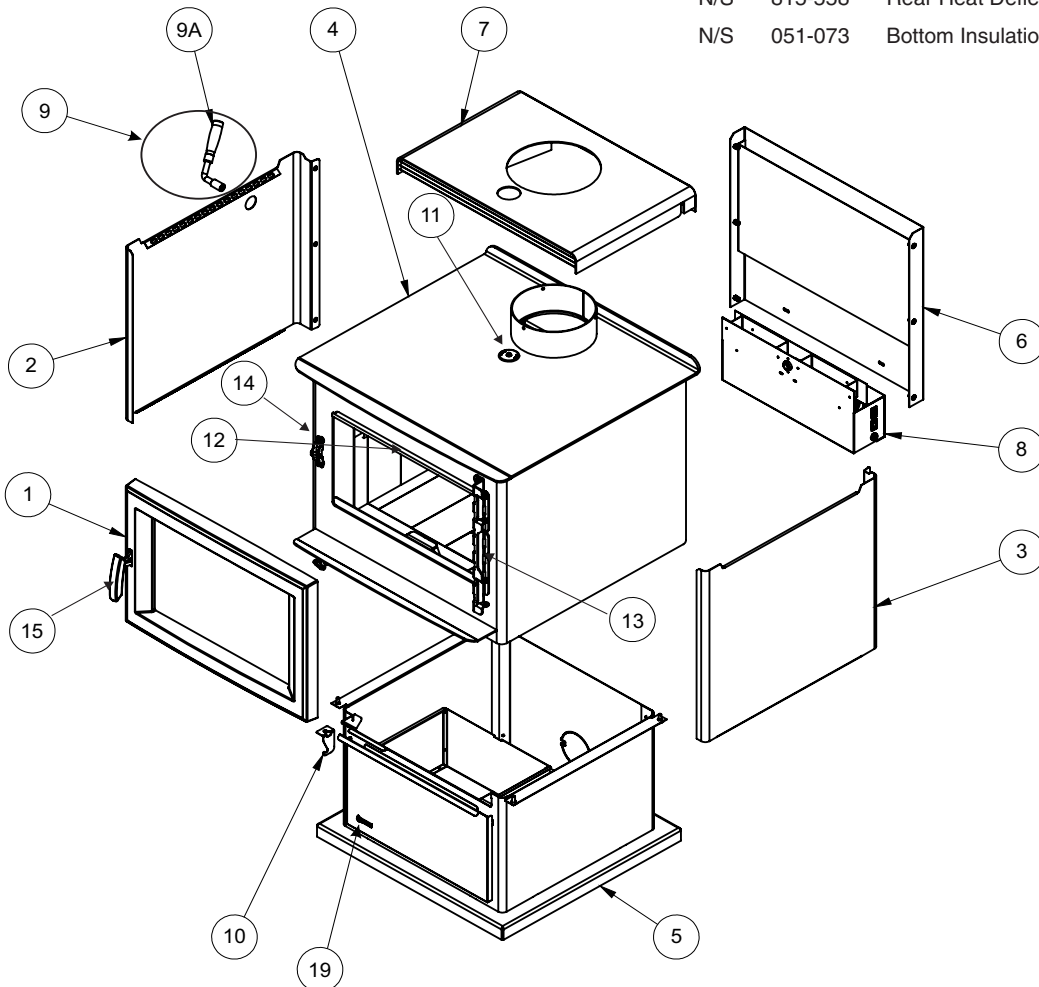

Regency Pro Series F5200 Woodstove Parts List

F5200 STOVE MAIN ASSEMBLY

Part #	Description	Part #	Description
1	051-539 Cast Door Assembly	11	051-067 Thermometer
2	156-004 Side Heat Shield RH		051-221 Cast Bypass Door
3	051-005 Side Heat Shield LH		936-074 Gasket Bypass Door (per foot)
4	Firebox Assembly	12	051-003 Stainless Steel Smoke Deflector
5	051-513 Pedestal Assembly	13	051-509 Door Hinge Assembly
6	051-515 Rear Heat Shield Assembly	14	106-561 Door Catch assembly
7	051-912 Airmate 8"	15	156-241 Removable Cast Handle
8	846-515 Fan-Free Standing Stove		051-006 L/R stainless steel firebox filler
	910-157/P Replacement Motor		051-085 Gasket Bypass Frame
	910-138 Auto/Manual Switch		051-510 Bypass Frame 3 bolt assembly (ea)
	910-140 Hi/Off/Lo switch	19	948-223 Regency Logo Plate
	910-142 Fan Thermodisc		920-100 Manual
9	051-538 Removable Arm Assembly	N/S	942-110 Cast Ash Drawer Plug
9A	948-449 Wooden Handle	N/S	936-236 Cast Ash Drawer Plug Gasket (sold per foot) - One foot required
10	051-018 Handle Holder	N/S	820-249 Ash Drawer Handle
	051-530 Catalytic Combustor Assembly (not shown)	N/S	051-053 Flame Shield & Mixer
	063-954 Airtube 1" x 23" long	N/S	051-007 Left Stainless Steel Firebox Corner Filler
		N/S	051-008 Right Stainless Steel Firebox Corner Filler
		N/S	815-558 Rear Heat Deflector
		N/S	051-073 Bottom Insulation Firebox Base