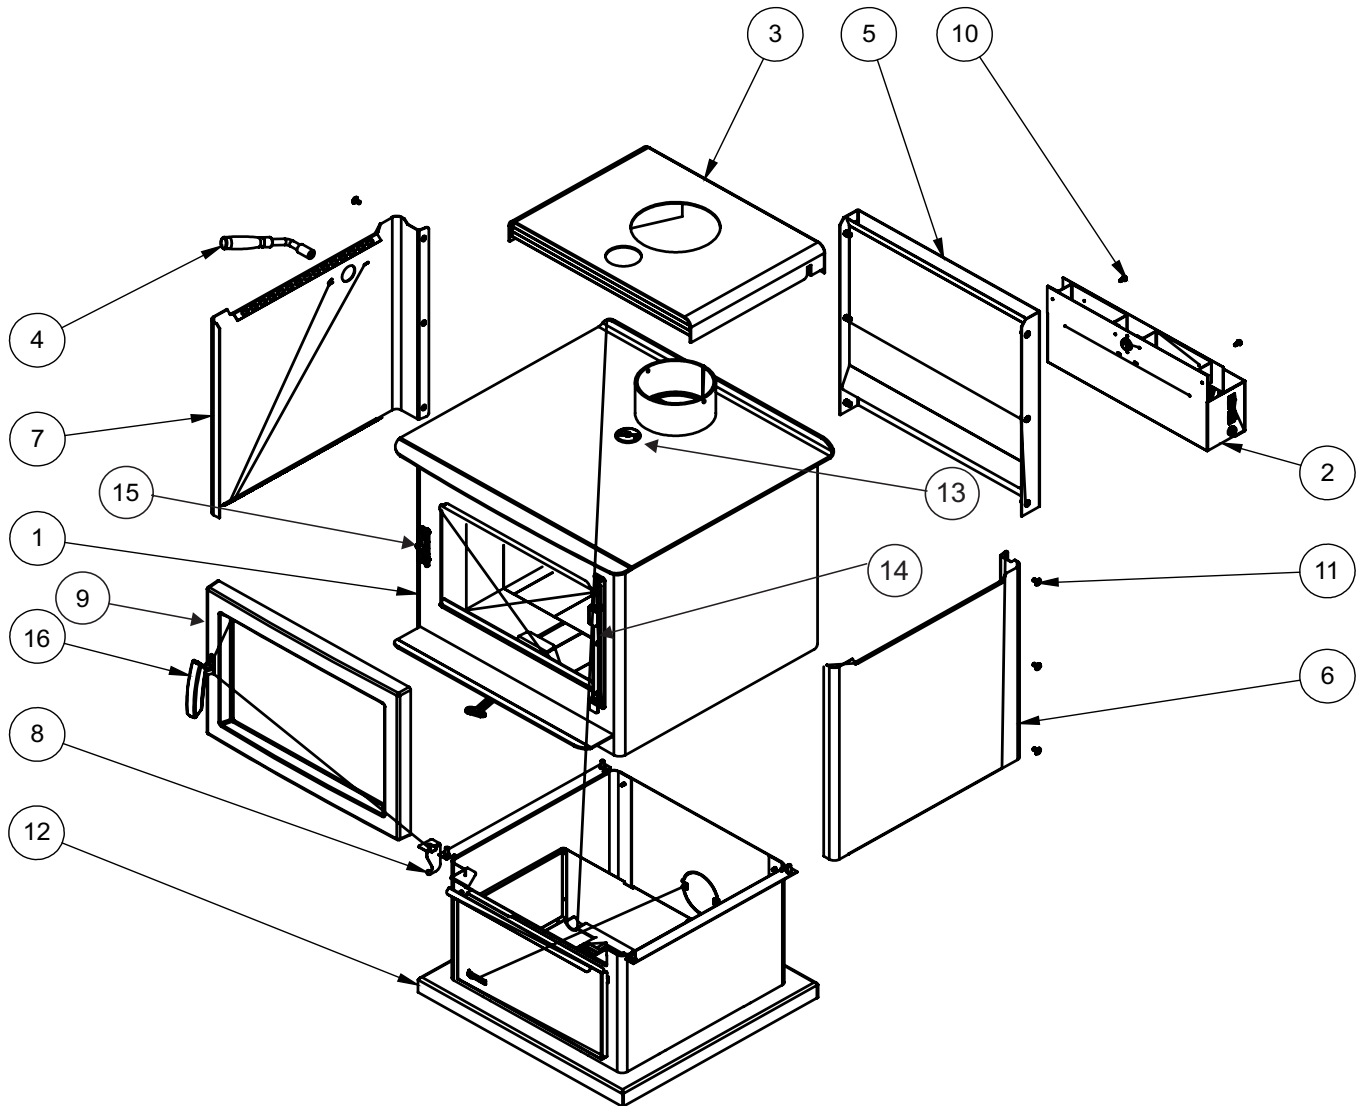

## MAIN ASSEMBLY

Part #	Description	Part #	Description		
2	846-515	Fan - free standing stove	8	051-018	Handle holder
3	042-912	Airmate - medium assembly	9	042-520	Cast door assembly
4	051-538	Removable arm assembly	051-530	Catalytic Combustor Assembly (not shown)	
5	*	Rear Heat Shield Assembly	033-953	Airtube 1" x 23" long	
6	042-029	Classic side heat shield - RH	10	904-245	#10-16 x 1/2" SDS HEX HD
7	042-028	Classic side heat shield - LH	11	904-530	Screw 1/4-20 x 1/2 LG
910-157/P	Replacement Motor	12	042-532	Pedestal assembly	
910-138	Auto/Manual Switch	13	051-067	Thermometer	
910-140	Hi/Off/Lo switch	936-074	Gasket Bypass Door		
910-142	Fan Thermodisc	042-007	Stainless Steel Smoke Deflector		
042-035	Flame shield and mixer	14	042-509	Door Hinge Assembly	
815-557	Rear Deflector	15	156-514	Door Catch assembly	
042-017	Gasket-Firebox Floor	16	156-241	Removable Cast Handle	
948-223	Regency Logo Plate	042-016	L/R stainless steel firebox filler		
		051-085	Gasket Bypass Frame		
		051-510	Bypass Frame 3 Bolt Assembly (each)		
		919-552	Manual		

# F3500 STOVE BRICK LAYOUT

042-960 Brick Set Complete

Fire bricks	
#	Size
1	4-1/2" x 9"
2	4" x 9"
3	3-1/2" x 4-1/2"
4	1-3/4" x 4-1/2"
5	4-1/2" x 7-5/8"
6	1-3/4" x 9"

# DOOR ASSEMBLY

Part #	Description	Part #	Description
1	042-520 Door cast black (F3500)	7	846-530 5/8" Medium Door gasket kit
2	106-541/P Aligner assembly	8	042-021 Gasket bracket
3	156-514 Removable cast handle assembly	9	904-513 Hex bolt 1/4-20 x 3/4 LG.
4	940-416/P Door glass	10	904-525 Washer 1/4" split lock
5	943-243 7/8" flat window gasket (per 5ft. - required)	11	904-149 SMS #8-18 x 3/8 LG
6	042-020 5/8" Gasket Retainer	12	904-146 Screw #10 x 1/2" self tap pan hd philips
	106-131F Door Shims (Each)	13	904-015 1/4-20 x 1/2" pan hd phil
		14	948-155 Hinge pin