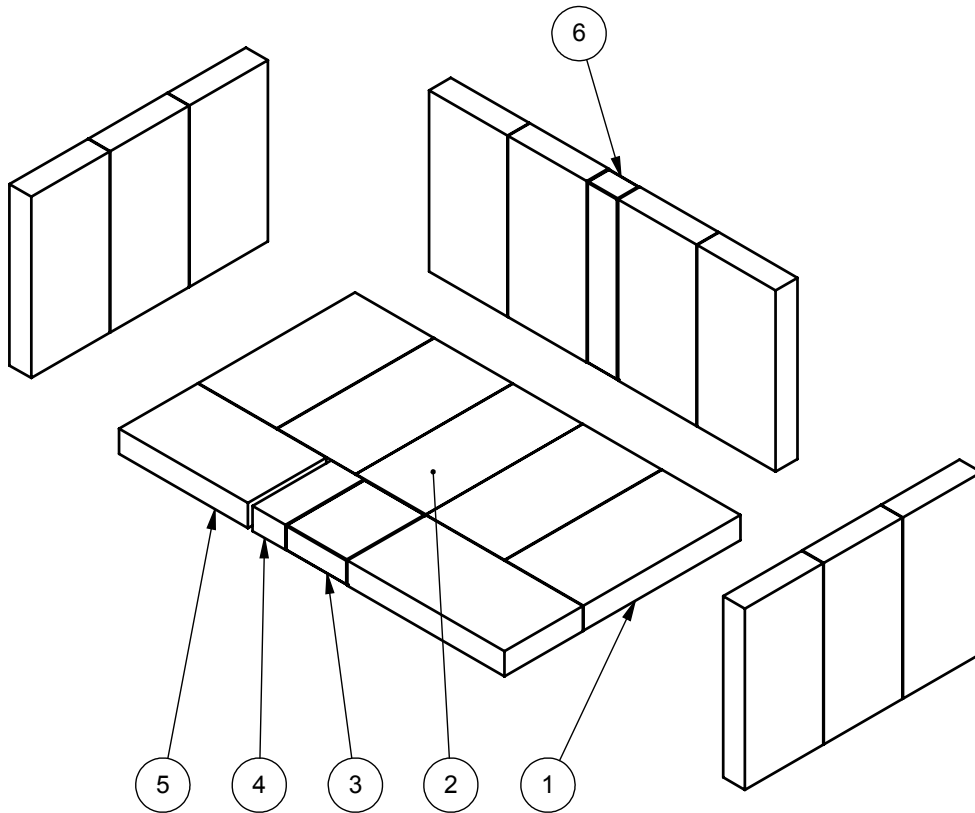

F3500 STOVE BRICK LAYOUT

042-960 Brick Set Complete

Fire bricks	
#	Size
1	4-1/2" x 9"
2	4" x 9"
3	3-1/2" x 4-1/2"
4	1-3/4" x 4-1/2"
5	4-1/2" x 7-5/8"
6	1-3/4" x 9"