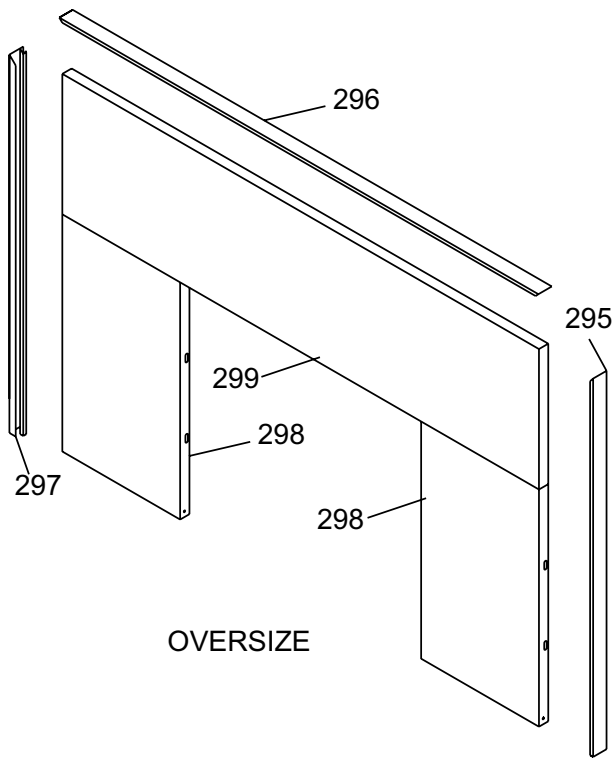

36)	033-953	Air Tube 3/4" (Qty:4) (each)
37)	020-957	Baffle (2/set)
	Part #	Description
42)	163-931	Convection Grill - Nickel (Opt)
	163-930	Convection Grill - Blk
43)	*	Hex Nut 10-24 Zinc Coated
44)	*	Washer #10 Flat
45)	*	Bolt, 10-24 x 3/4" Blk Carriage
N/S	181-085/P	Vertical Stainless Deflector
N/S	021-022	Firebox Floor Gasket
	948-223	Regency Logo - Nickel
	920-082	Manual

*Not available as a replacement part.

Faceplates - I2450M

Part #	Description
140-911	Faceplate & Trim Set - Regular
180-570	Black Trim Regular (set of 3)
285)*	Trim Right Regular
286)*	Trim Top Regular
287)*	Trim Left Regular
288)*	Faceplate Side Regular
289)*	Faceplate Top Regular
140-913	Faceplate & Trim Set - Oversize
180-572	Black Trim Oversize (set of 3)
295)*	Trim Right Oversize
296)*	Trim Top Oversize
297)*	Trim Left Oversize
298)*	Faceplate Side Oversize
299)*	Faceplate Top Oversize

*Not available as a replacement part.

Brick Panels - I2450M

Part # Description

180-960 Firebrick - Complete Set

- 70) 902-111 Brick Regular Full Size: 1-1/4" x 4-1/2" x 9"
- 75) * Brick Partial: 1-1/4 x 4-1/2" x 2"
- 76) * Brick Partial: 1-1/4" x 2" x 9"