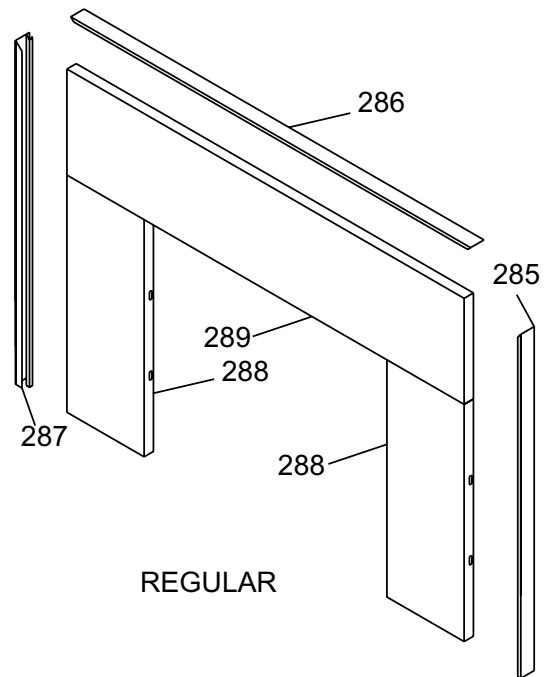

Regency Classic I2450M Wood Insert Parts List

Main Assembly & Options - I2450M

1)	850-251	Door Assy - Large Black
	850-253	Door Assy - Large Nickel Accent
2)	846-308	Glass - Replacement (Includes Glass Gasket)
4)	846-692	1/8" x 3/4" Wide Graphite Gasket Tape (6') (936-241)
6)	904-115*	Screw 1/4-20 x 3/8"
7)	181-034F	Glass Retainer - Large
9)	021-973	Door Handle Assembly
16)	846-570	Door Gasket Kit
17)	948-079BN	Hinge Caps - Nickel (each)
17)	846-918	Hinge Caps Black Oxide (Set of 2)
18)	021-018	Smoke Detector
19)	650-084	Door Spacer
20)	948-146	Wood Handle
21)	181-039	Draft Control Handle

36)	033-953	Air Tube 3/4" (Qty:4) (each)
37)	020-957	Baffle (2/set)
	Part #	Description
42)	163-931	Convection Grill - Nickel (Opt)
	163-930	Convection Grill - Blk
43)	*	Hex Nut 10-24 Zinc Coated
44)	*	Washer #10 Flat
45)	*	Bolt, 10-24 x 3/4" Blk Carriage
N/S	181-085/P	Vertical Stainless Deflector
N/S	021-022	Firebox Floor Gasket
	948-223	Regency Logo - Nickel
	920-082	Manual

*Not available as a replacement part.

Faceplates - I2450M

Part #	Description
140-911	Faceplate & Trim Set - Regular
180-570	Black Trim Regular (set of 3)
285)*	Trim Right Regular
286)*	Trim Top Regular
287)*	Trim Left Regular
288)*	Faceplate Side Regular
289)*	Faceplate Top Regular
140-913	Faceplate & Trim Set - Oversize
180-572	Black Trim Oversize (set of 3)
295)*	Trim Right Oversize
296)*	Trim Top Oversize
297)*	Trim Left Oversize
298)*	Faceplate Side Oversize
299)*	Faceplate Top Oversize

*Not available as a replacement part.

Brick Panels - I2450M

Part # Description

180-960 Firebrick - Complete Set

- 70) 902-111 Brick Regular Full Size: 1-1/4" x 4-1/2" x 9"
- 75) * Brick Partial: 1-1/4 x 4-1/2" x 2"
- 76) * Brick Partial: 1-1/4" x 2" x 9"