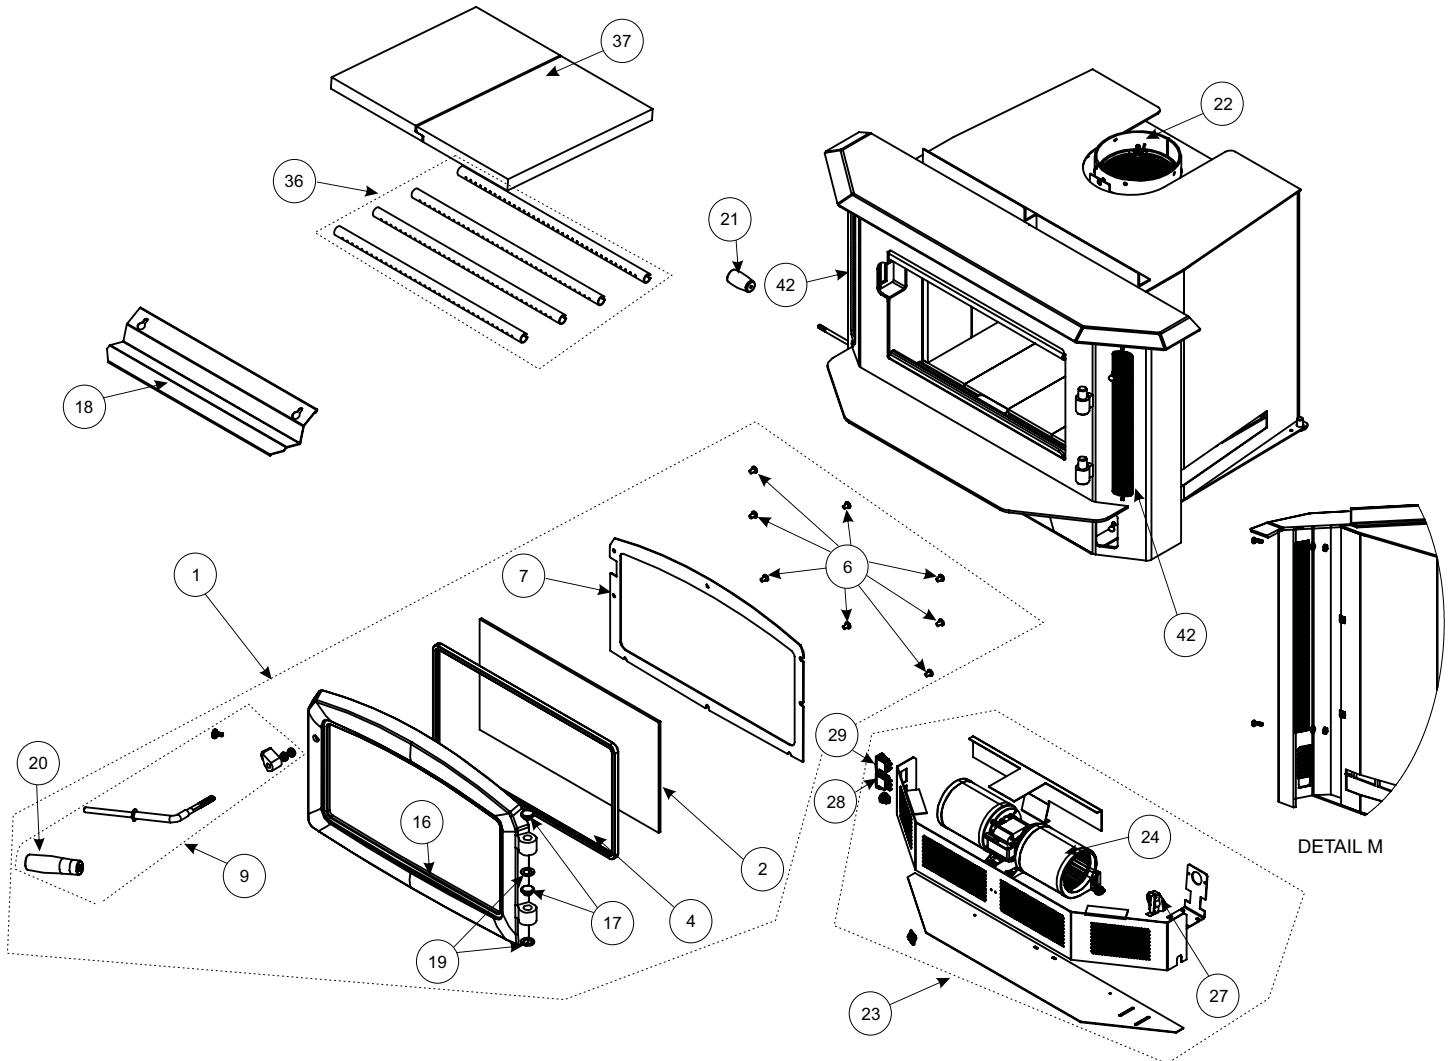

Regency Classic I2450M Wood Insert Parts List

Main Assembly & Options - I2450M

1)	850-251	Door Assy - Large Black
	850-253	Door Assy - Large Nickel Accent
2)	846-308	Glass - Replacement (Includes Glass Gasket)
4)	846-692	1/8" x 3/4" Wide Graphite Gasket Tape (6') (936-241)
6)	904-115*	Screw 1/4-20 x 3/8"
7)	181-034F	Glass Retainer - Large
9)	021-973	Door Handle Assembly
16)	846-570	Door Gasket Kit
17)	948-079BN	Hinge Caps - Nickel (each)
17)	846-918	Hinge Caps Black Oxide (Set of 2)
18)	021-018	Smoke Detector
19)	650-084	Door Spacer
20)	948-146	Wood Handle
21)	181-039	Draft Control Handle

22)	181-632/P	Flue Adaptor
	Part #	Description
23)	142-917	Fan Assembly
24)	910-157/P	Fan Motor 120 Volts
*	910-678	Power Cord 120 Volts
27)	910-142	Fan Thermodisc
28)	910-140	Fan Speed Hi / OFF / Low Switch (3-way)
29)	910-138	Auto / Manual On / OFF Switch
30)	*	Grommet Strain Relief

*Not available as a replacement part.

Faceplates - I2450M

Part #	Description
140-911	Faceplate & Trim Set - Regular
180-570	Black Trim Regular (set of 3)
285)*	Trim Right Regular
286)*	Trim Top Regular
287)*	Trim Left Regular
288)*	Faceplate Side Regular
289)*	Faceplate Top Regular
140-913	Faceplate & Trim Set - Oversize
180-572	Black Trim Oversize (set of 3)
295)*	Trim Right Oversize
296)*	Trim Top Oversize
297)*	Trim Left Oversize
298)*	Faceplate Side Oversize
299)*	Faceplate Top Oversize

*Not available as a replacement part.

Brick Panels - I2450M

Part # Description

180-960 Firebrick - Complete Set

- 70) 902-111 Brick Regular Full Size: 1-1/4" x 4-1/2" x 9"
- 75) * Brick Partial: 1-1/4 x 4-1/2" x 2"
- 76) * Brick Partial: 1-1/4" x 2" x 9"