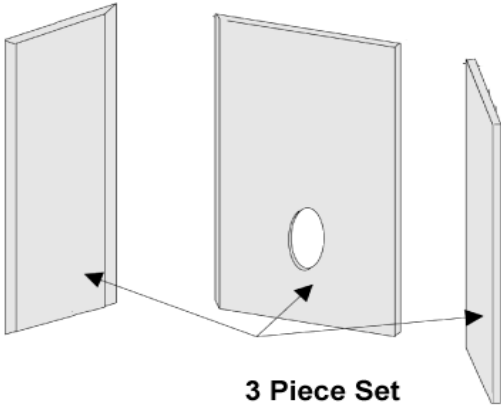

Firebrick Kit

3 Piece Set