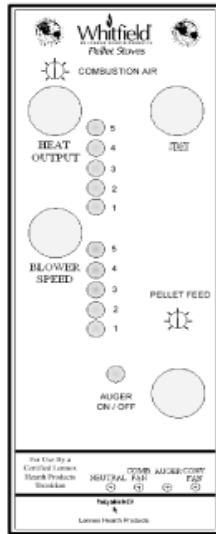

Firebox Parts

12146500	Firebrick Set (brick pattern; all 3 panels)
12051263	UltraGrate®, 10 Rod

Firebrick Kit

3 Piece Set

UltraGrate™ Kit

Power Cord Kit

**Wall Thermostat Kit
(Includes 20' of Wire)**

Door Assembly

**Glass
(Order each pc. separately. Gasket Included)**

**Pressure Switch Kit
(hose not included)**

Control Board

Auger Motor

Room Air Blower

Auger Set Collar

Damper Rod

Exhaust Blower