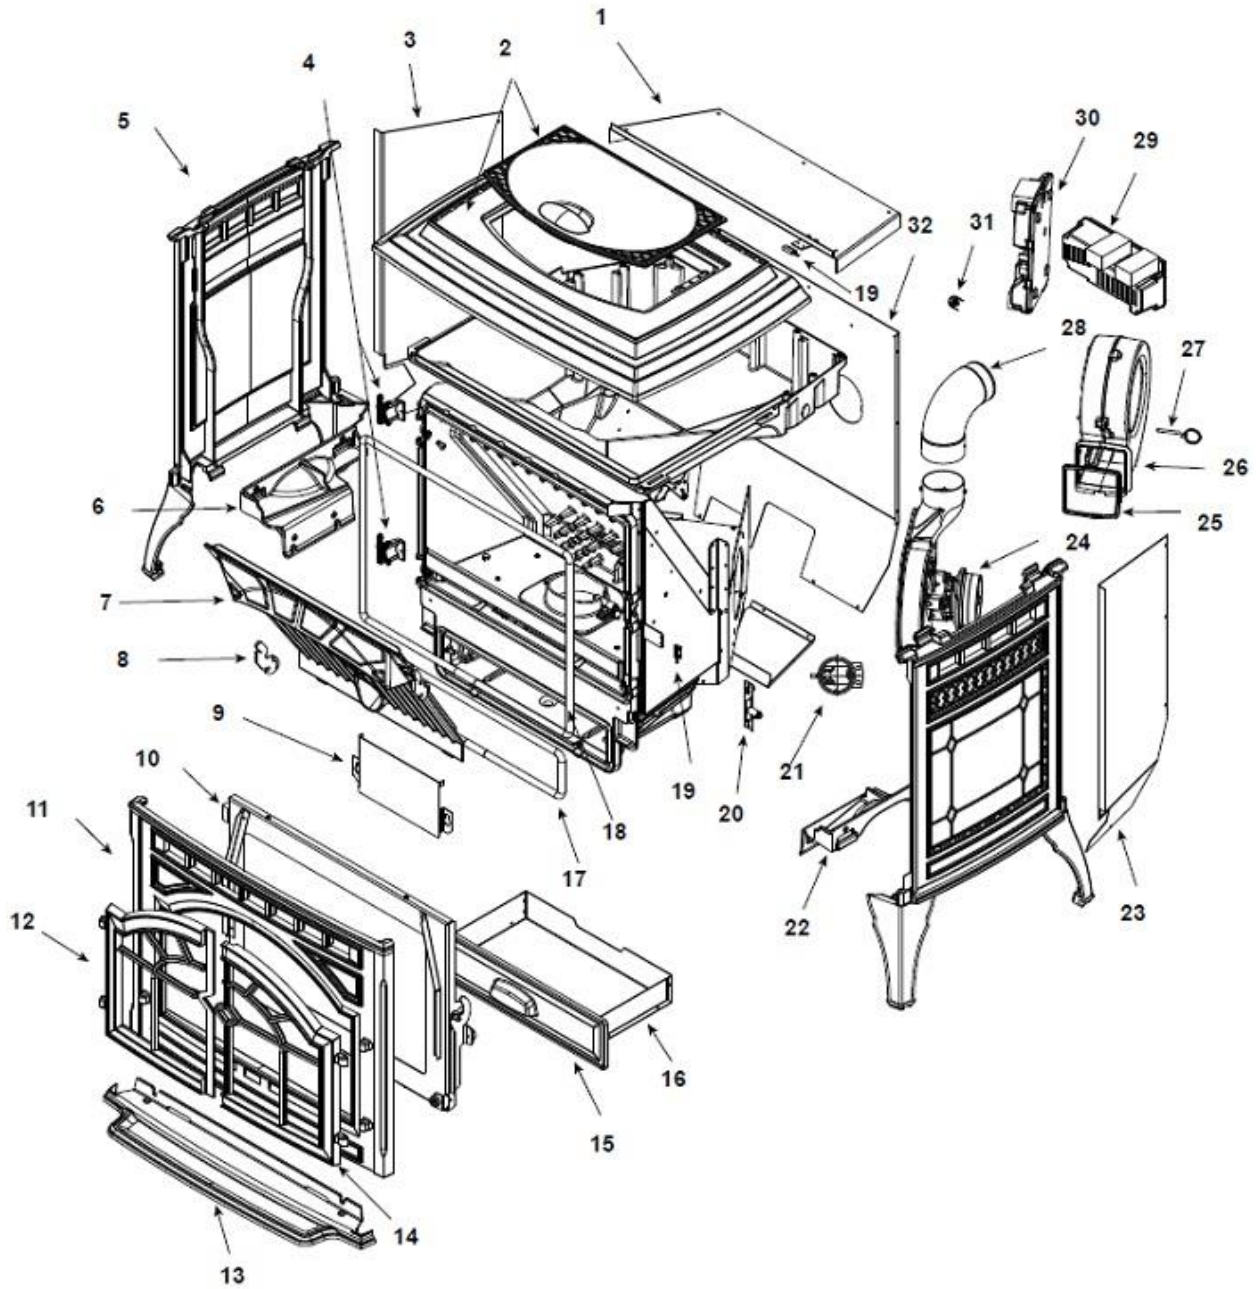

Quadra-Fire Mt. Vernon AE

ITEM	DESCRIPTION	COMMENTS	PART NUMBER
1	Hopper Top		7034-169
<p>#2 Hopper Lid Assembly</p> 			
2.1	Hopper Lid	Matte Black	7034-157MBK
		Porcelain Black	7034-157PBK
		Porcelain Dark Blue	7034-157PDB
		Porcelain Frost	7034-157PFT
		Sienna Bronze	7034-157CSB
		Willow	7034-157CWL
		Mahogany	7034-157PMH
	Gasket, Hopper Lid	10 FT	7000-320/10
	Gasket, Hopper, Front/Back		SRV7034-236
2.2	Magnet, Round		SRV7000-140
2.3	Hinge Arm Right - Hopper Lid Bracket		7034-160
	Hinge Arm Left - Hopper Lid Bracket		7034-161
2.4	Top	Matte Black	7034-155MBK
		Porcelain Black	7034-155PBK
		Porcelain Dark Blue	7034-155PDB
		Porcelain Frost	7034-155PFT
		Sienna Bronze	7034-155CSB
		Willow	7034-155CWL
		Mahogany	7034-155PMH
2.5	Hinge Pin - Holds Hopper Lid to Top		SRV7034-159
2.6	Hinge Retainer - Holds Hopper Lid to Top		SRV7034-163
2.7	Screw, 1/4 - 20 X 5/8	Pkg of 10	7000-426/10
3	Shroud Left		7034-172
4	Hinge Male		7034-138

ITEM	DESCRIPTION	COMMENTS	PART NUMBER
5	Side (Interchangeable)	Matte Black	7005-107MBK
		Porcelain Black	7005-107PBK
		Porcelain Dark Blue	7005-107PDB
		Porcelain Frost	7005-107PFT
		Sienna Bronze	7005-107CSB
		Willow	7005-107CWL
		Mahogany	7005-107PMH
6	Side Mount Left		7034-128
7	Baffle		SRV7034-263
8	Latch, Baffle		7034-149
9	Intake Shield		7034-224
<p>#10 Door Assembly</p> 			
10	Door Assembly		7034-006
10.1	Hinge, Female		450-2910
10.2	Door Air Deflector		7034-185
10.3	Magnet Bracket Assembly		7034-008
	Magnet Round		SRV7000-140
10.4	Door Frame Assembly		7034-026
10.5	Door Latch Assembly		7034-039
10.6	Glass Assembly - 21 in. W x 14 in. H		7034-007
	Gasket, Channel 3 Mm X 32 - Field Cut To Size	10 Ft	7000-377/10
10.7	Glass Retainer		7034-136
11	Front, Face	Matte Black	7005-108MBK
		Porcelain Black	7005-108PBK
		Porcelain Dark Blue	7005-108PDB
		Porcelain Frost	7005-108PFT
		Sienna Bronze	7005-108CSB
		Willow	7005-108CWL
		Mahogany	7005-108PMH