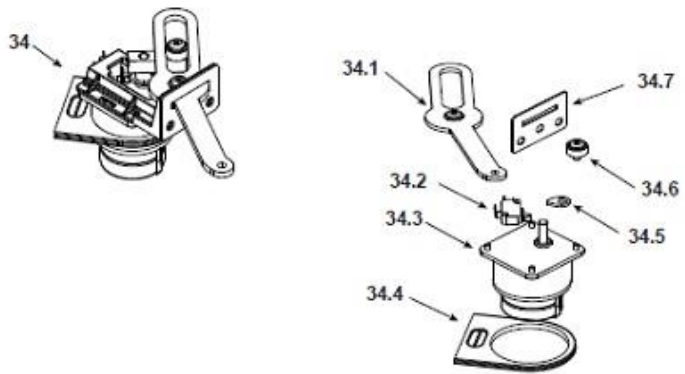

#34 Auto-Clean Motor/Arm Assembly

33	Feed Assembly		SRV7034-004
33.1	Feed Spring Assembly (Only)		SRV7001-046
33.2	Bearing, Feed System, Nylon		410-0552
33.3	Gasket, Feed Motor		7034-144
33.4	Optical Switch Assembly		7034-038
33.5	Feed Motor DC		SRV7000-313
33.6	Collar, Set, 7/8		229-0520
34	Auto-Clean Motor/Arm Assembly		SRV7034-020
34.1	Auto-Clean Lever		7034-158
34.2	Micro Switch No		7000-327
34.3	Gear Motor 12V		7000-502
34.4	Grommet, Motor, Auto-Clean		7034-188
34.5	Cam, Switch, Auto-Clean		SRV7034-187
34.6	Bearing		7000-333
34.7	Gasket, Auto-Clean		7034-165