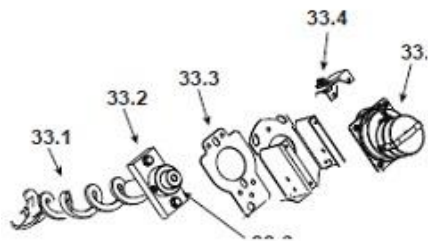

ITEM	DESCRIPTION	COMMENTS	PART NUMBER
27	Detent Pin	Pre 00700103644	7000-376
	Elbow Latch	Post 00700103644	7000-393
28	Exhaust Transition Assembly		7034-139
29	Power Supply Assembly		SRV7000-443
30	Control Board Assembly		SRV7000-456
	Fuse 15A Slow Iec Glass	Pkg of 10	7000-491/10
31	Snap Disc, Manual Reset		SRV230-1290
32	Rear Shroud		7034-170

#33 Feed Assembly