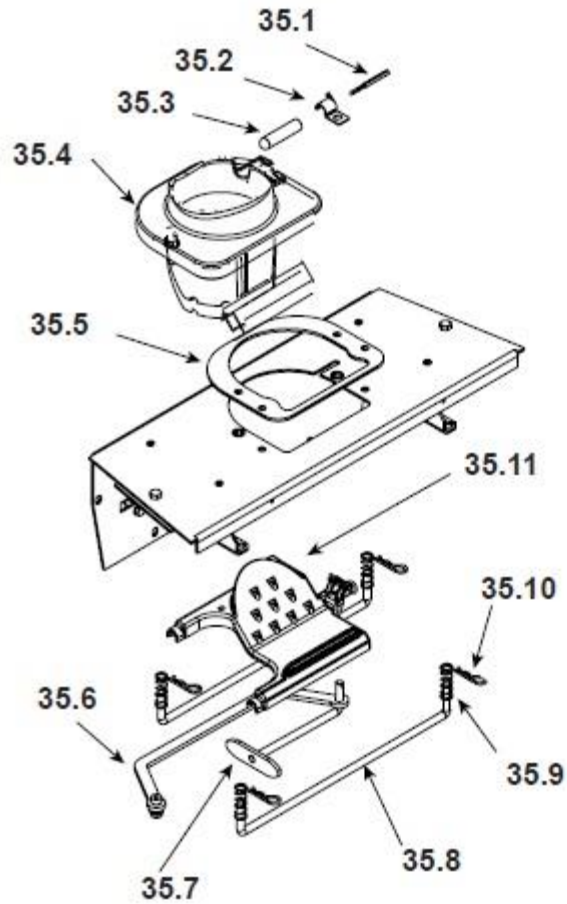

ITEM	DESCRIPTION	COMMENTS	PART NUMBER
27	Detent Pin	Pre 00700103644	7000-376
	Elbow Latch	Post 00700103644	7000-393
28	Exhaust Transition Assembly		7034-139
29	Power Supply Assembly		SRV7000-443
30	Control Board Assembly		SRV7000-456
	Fuse 15A Slow Iec Glass	Pkg of 10	7000-491/10
31	Snap Disc, Manual Reset		SRV230-1290
32	Rear Shroud		7034-170

#33 Feed Assembly

#34 Auto-Clean Motor/Arm Assembly

33	Feed Assembly		SRV7034-004
33.1	Feed Spring Assembly (Only)		SRV7001-046
33.2	Bearing, Feed System, Nylon		410-0552
33.3	Gasket, Feed Motor		7034-144
33.4	Optical Switch Assembly		7034-038
33.5	Feed Motor DC		SRV7000-313
33.6	Collar, Set, 7/8		229-0520
34	Auto-Clean Motor/Arm Assembly		SRV7034-020
34.1	Auto-Clean Lever		7034-158
34.2	Micro Switch No		7000-327
34.3	Gear Motor 12V		7000-502
34.4	Grommet, Motor, Auto-Clean		7034-188
34.5	Cam, Switch, Auto-Clean		SRV7034-187
34.6	Bearing		7000-333
34.7	Gasket, Auto-Clean		7034-165

#35 Firepot Riser Assembly

ITEM	DESCRIPTION	COMMENTS	PART NUMBER
35	Firepot Riser Assembly		SRV7034-002
35.1	Thermocouple, K		SRV7034-247
35.2	Half Clip - Thermocouple Holder		7000-321
35.3	Thermocouple Protection Tube - Thermocouple Cover		SRV7034-186
35.4	Firepot Assembly, Upper		SRV7034-072B
35.5	Gasket, Firepot		7034-190
35.6	Auto-Clean Link Arm		7034-176
35.7	Plow Weldment, Auto-Clean		7034-024
35.8	Rail, Auto-Clean		SRV7034-152
35.9	Spring	Pkg of 4	7000-513/4
35.10	Hitch Pin Clip 3/32	Pkg of 10	7000-374/10
35.11	Firepot Bottom		7034-153
	Auto-Clean Bottom Assembly (Includes Auto Clean Plow Weldment, Link Arm, Firepot Bottom & Hitch Pin Clip)		7034-021
	Firepot Riser Clamp Assembly (Includes Clamp and Hex Nut)		7034-012