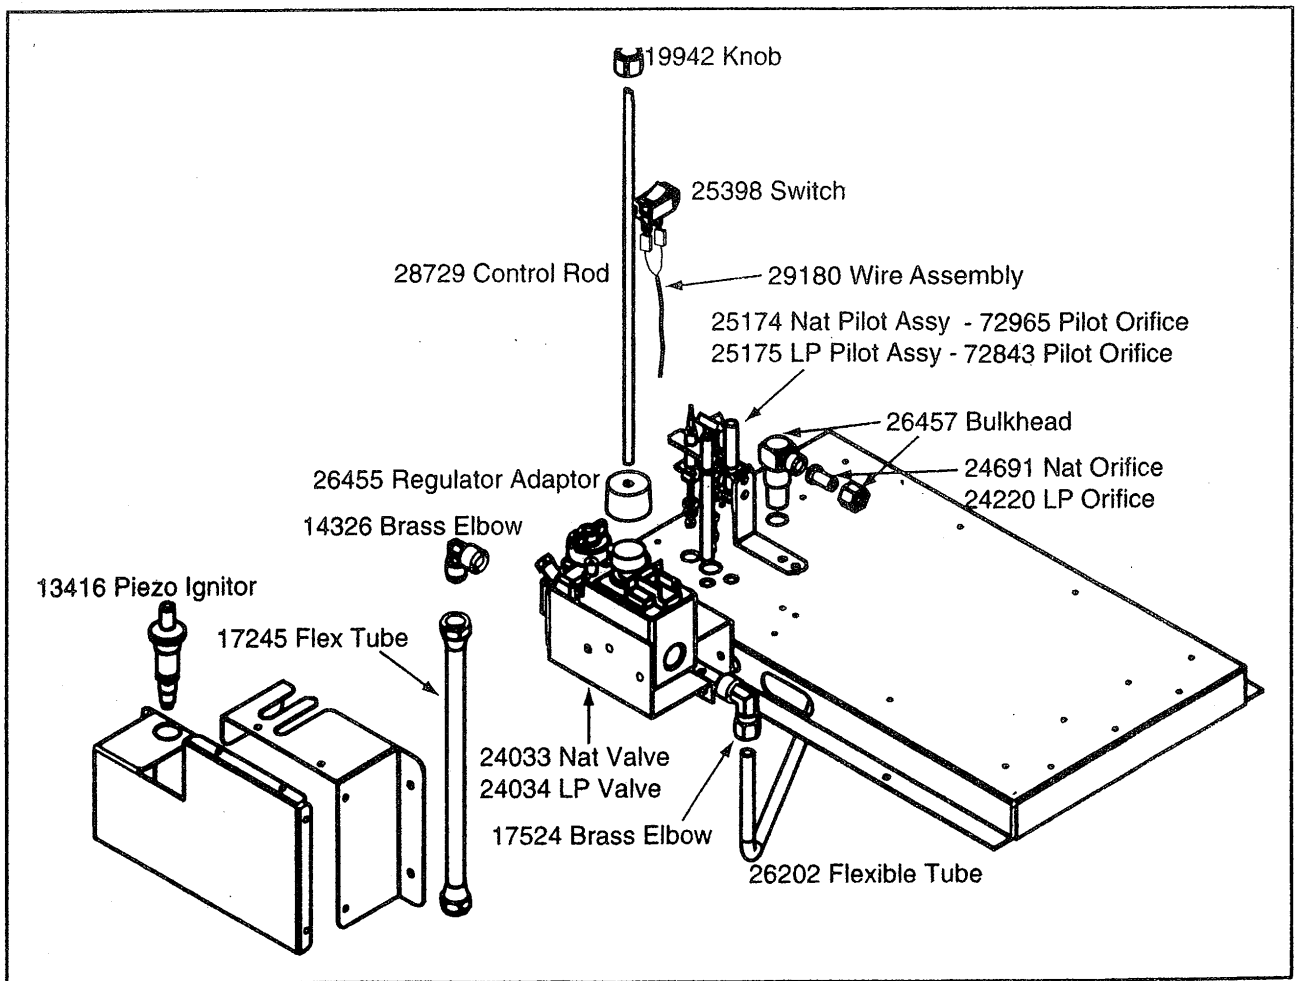

** If any of the original wiring as supplied with the heater must be replaced, it must be replaced with Type 18 ga., 105C wire, or its equivalent.

| ITEM | PART NO. | DESCRIPTION |
|------|----------|---------------------------------|
| 1 | 26404 | Leg-Black |
| | 26420 | Leg-Porcelain Black |
| | 26425 | Leg-Porcelain Blue |
| | 26431 | Leg-Porcelain Creme |
| | 26437 | Leg-Porcelain Green |
| 2 | 27872 | Front Face-Black |
| | 28185 | Front Face-Porcelain Black |
| | 28186 | Front Face-Porcelain Blue |
| | 28187 | Front Face-Porcelain Creme |
| | 28188 | Front Face-Porcelain Green |
| 3 | 27871 | Side Plate-Black |
| | 28181 | Side Plate-Porcelain Black |
| | 28182 | Side Plate-Porcelain Blue |
| | 28183 | Side Plate-Porcelain Creme |
| | 28184 | Side Plate-Porcelain Green |
| 4 | 27870 | DV450 Top Plate-Black |
| | 28177 | DV450 Top Plate-Porcelain Black |
| | 28178 | DV450 Top Plate-Porcelain Blue |
| | 28179 | DV450 Top Plate-Porcelain Creme |
| | 28180 | DV450 Top Plate-Porcelain Green |
| 5 | 27873 | Bottom Plate |
| 6 | 27587 | Side Refractory (not shown) |
| | 27545 | Back Refractory (not shown) |
| 7 | 26455 | Regulator Adaptor (not shown) |
| 8 | 28729 | Control Rod (not shown) |
| 9 | 26447 | Shutter (not shown) |
| 10 | 26443 | Shutter Screw (not shown) |
| 11 | 27517 | Ceramic Glass Assembly |
| 12 | 26454 | DV450 Glass Gasket (not shown) |
| 13 | 26448 | Switch Bracket (not shown) |
| 14 | 29290 | Latch Assembly (not shown) |
| 15 | 26415 | Wing Bolt (not shown) |
| 16 | 27516 | Glass Panel |
| 17 | 14333 | Mineral Wool |
| 18 | 28911 | Lava Rock |
| 19 | 27515 | Door Frame |
| 20 | 27518 | Door Frame Assembly |
| 21 | 27880 | Embers |
| 22 | 27571 | Back Shield |
| 23 | 27535 | Burner Assembly |