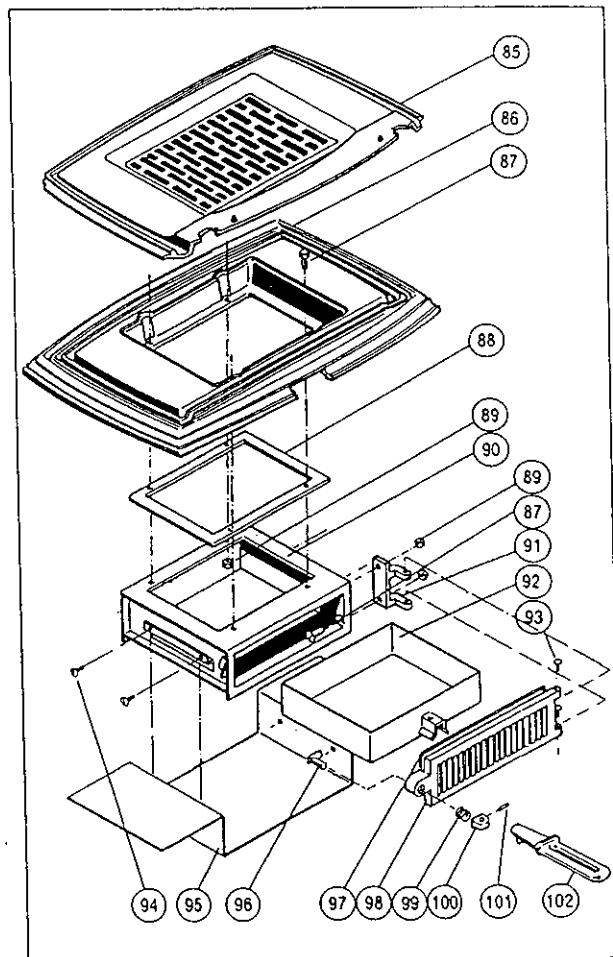

Item No.	Enameled Parts					Description
	Painted	Blue/Black	Ivory	Indigo	Green	
1*	102964	102027	102244	103131	N/A	Base plate, non-ashpan
2	102953	102954	102955	103130	10245832	Front panel
3	102966	102937	102946	102945	10294532	Back panel
4	102967	102033	102246	103128	10203232	Side panel
5	102968	102976	102977	102978	10296832	Top panel
11	102532	126277	126277	126277	126277	Draft slider
22	102521	126243	126243	126243	126243	Door handle
24	117587	117548	117548	117548	117548	Washer, door handle
34*	152839	152840	152840	152840	N/A	Stove tool, non-ashpan
35	102974	101966	102251	101953	10192532	Leg
36	102975	102039	102250	103124	10203832	Ashlip
38	126244	126244	126230	126244	126244	Wooden knob, door
53	103013	103015	103014	102947	10294732	Smoke outlet, outer half
54	102949	102940	102950	102948	10294932	Smoke outlet, inner half
59	102999	103001	103000	102951	10295132	Catalyst cover
63	126948	127213	127213	127213	127213	Damper handle
80	102983	102535	102533	103129	10245632	Door
86	103261	103243	103260	N/A	10324332	Base plate, ash version
95	128347	128347	128208	N/A	128347	Bottom heat shield, ash
98	103259	103247	103258	N/A	10324732	Ash door

Rear H/S 950076 Hardware 154358

Ash Pan Version

Ash pan version		
85	103244	Bottom burn plate
87	9941	Screw, 6x12mm flat head
88	128213	Gasket, ash box
89	9930	Nut, 6mm
90	128210	Ash box
91	103248	Hinge
92	128211	Ash drawer
93	126321	Hinge pin, ash door
94	110052	Screw, plate steel
96	126436	Latch
97	200025	Gasket, ash door (3')
99	125769	Spring, ash door latch
100	127213	Handle, ash door
101	117720	Set screw, 6x10mm
102	128345	Stove tool

* These parts apply to the non-ashpan version only